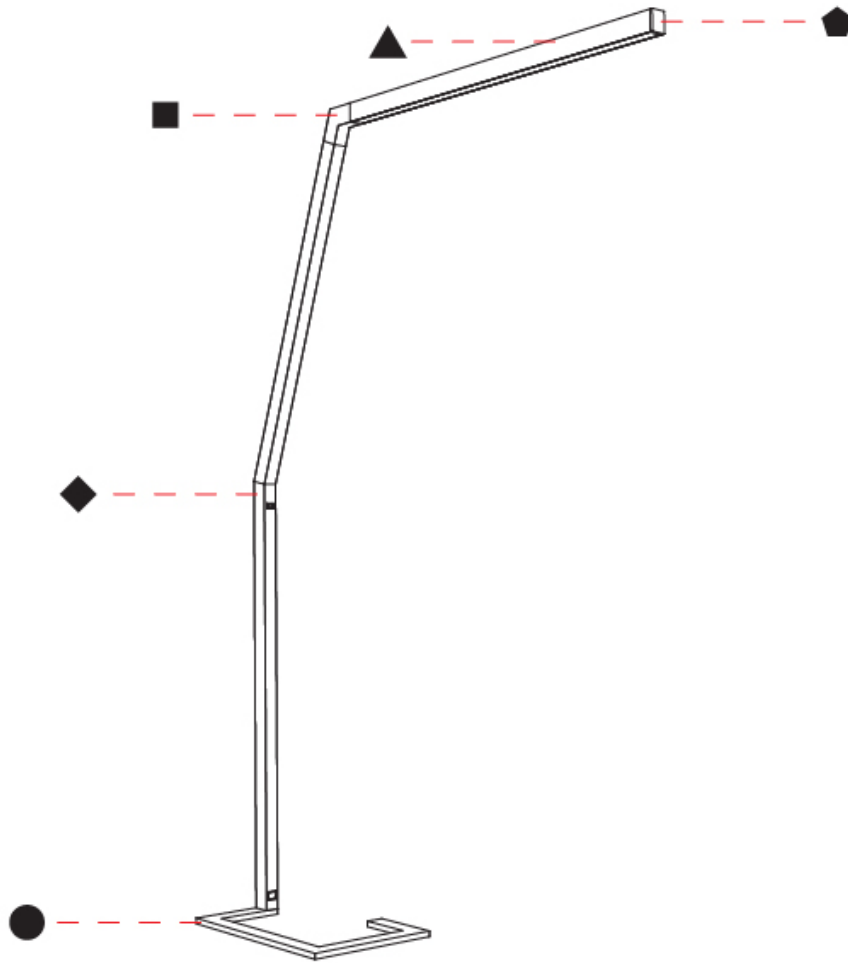

HYPRO-F 160 PORTABLE

A340005-

PROJECT

TYPE

SPECIFIER

QUANTITY

DATE