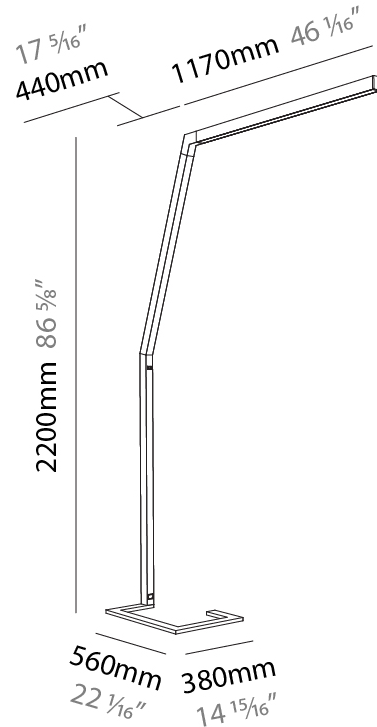

HYPRO-F 160 PORTABLE

A340005-

base number   Color   Finishes   Finishes   Finishes   Finishes   Finishes   Diffuser
Temperature

1. To build a product code in our configurator select the specify button on the base model # product page
2. To build a manual product code on this datasheet choose from the options listed below in blue font and add the suffix to the base model #

GENERAL

Series: Hypro
Subseries: Hypro-F 160
Brand: Prolicht
Division: Architectural
Mounting Type: Portable
Mounting Location: Floor
Subcategory: Floor

PHYSICAL

Shape: Abstract
Length (mm): 1610
Length (in): 63 ³/₈
Width (mm): 380
Width (in): 14 ¹⁵/₁₆
Height (mm): 2200
Height (in): 86 ⁵/₈
Light Distribution: Direct
Diffuser: PMMA - Micro-prism / Rico
Fixture Finish: ANA / SSR / BKV / CWI / CRY / HAB / MSR / UFT / ITA / RUA / OGR / FTG / MYG / RWR / LOD / PUS / FRO / FUP / KIA / POP / BLS / SPG / MEY / GOH / GUM / CHC / COM / ABZ / JAG / OBR / MOS / ROR
Fixture Material: Aluminum Die Cast

ELECTRICAL

Lamp Type: LED (Zhaga Standard)
Input Wattage (W): 30
Total Output Wattage (W): 27.3
Driver Included: Yes
Driver Location: Integrated
Input Voltage (V): 120 - 277
Constant Current (MA): 500mA

LED

Color Temperature (°K): 3000 / 4000
Max. Delivered Lumen (lm): 2210 / 2251
CRI: >90 CRI

OPTICAL

RATINGS AND CERTIFICATIONS

Certified By: Certified for North American Standards
IP rating: IP20