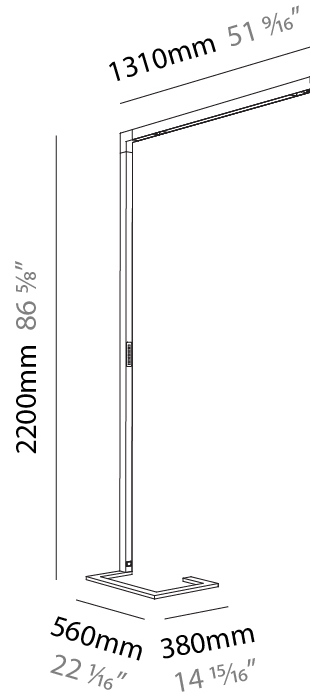

HYPRO-F 90 PORTABLE

A340002-

base number   Color   Finishes   Finishes   Finishes   Finishes   Finishes   Diffuser

1. To build a product code in our configurator select the specify button on the base model # product page
2. To build a manual product code on this datasheet choose from the options listed below in blue font and add the suffix to the base model #

GENERAL

Series: Hypro
Subseries: Hypro-F 90
Brand: Prolicht
Division: Architectural
Mounting Type: Portable
Mounting Location: Floor
Subcategory: Floor

PHYSICAL

Shape: Abstract
Length (mm): 1310
Length (in): 51 ⁹/₁₆"
Width (mm): 380
Width (in): 14 ¹⁵/₁₆"
Height (mm): 2200
Height (in): 86 ⁵/₈"
Light Distribution: Direct
Diffuser: PMMA - Micro-prism / Rico
Fixture Finish: ANA / SSR / BKV / CWI / CRY / HAB / MSR / UFT / ITA / RUA / OGR / FTG / MYG / RWR / LOD / PUS / FRO / FUP / KIA / POP / BLS / SPG / MEY / GOH / GUM / CHC / COM / ABZ / JAG / OBR / MOS / ROR
Fixture Material: Aluminum Die Cast

ELECTRICAL

Lamp Type: LED (Zhaga Standard)
Input Wattage (W): 67
Total Output Wattage (W): 60.9
Driver Included: Yes
Driver Location: Integrated
Input Voltage (V): 120 - 277

LED

Color Temperature (°K): 3000 / 4000
Max. Delivered Lumen (lm): 4068 / 4275
CRI: >90 CRI

OPTICAL

RATINGS AND CERTIFICATIONS

Certified By: Certified for North American Standards
IP rating: IP20