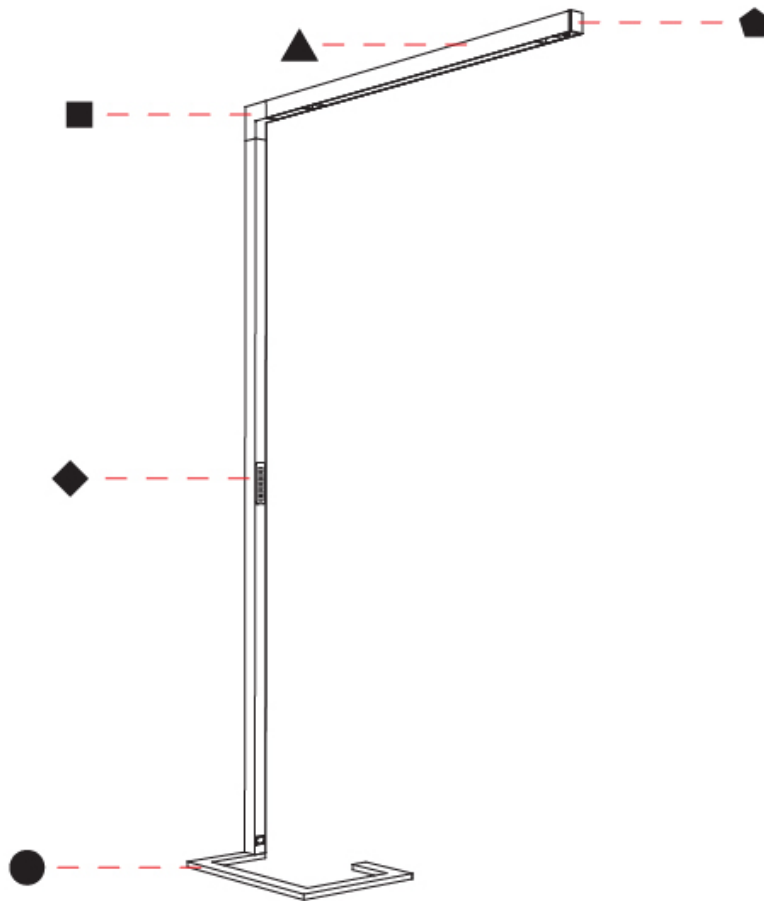

HYPRO-F 90 PORTABLE

A340002-

PROJECT

TYPE

SPECIFIER

QUANTITY

DATE

A