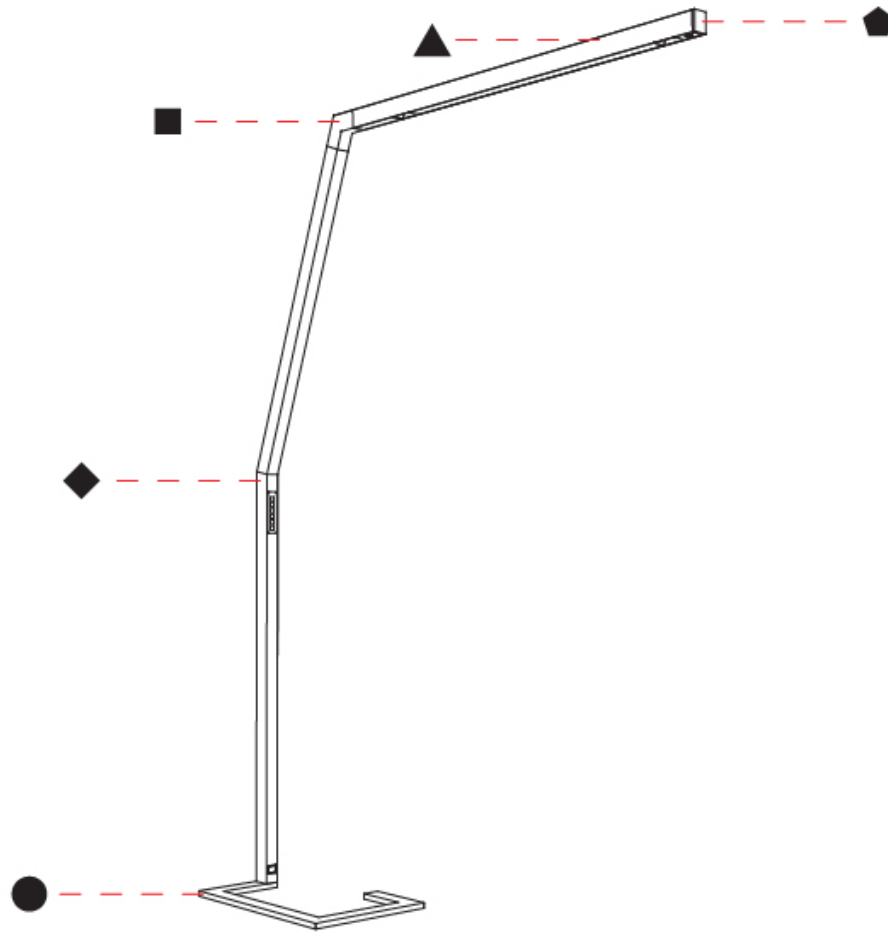

HYPRO-F 160 PORTABLE

A340007-

PROJECT _____

TYPE _____

SPECIFIER _____

QUANTITY _____

DATE _____