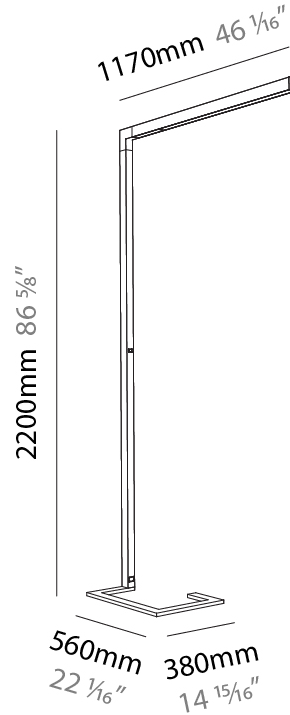

HYPRO-F 90 PORTABLE

A340000-

base number   Color   Finishes   Finishes   Finishes   Finishes   Finishes   Diffuser

PROJECT
TYPE
SPECIFIER
QUANTITY
DATE

1. To build a product code in our configurator select the specify button on the base model # product page
2. To build a manual product code on this datasheet choose from the options listed below in blue font and add the suffix to the base model #

GENERAL

Series: Hypro
Subseries: Hypro-F 90
Brand: Prolicht
Division: Architectural
Mounting Type: Portable
Mounting Location: Floor
Subcategory: Floor

PHYSICAL

Shape: Abstract
Length (mm): 1170
Length (in): 46 1/16
Width (mm): 380
Width (in): 14 15/16
Height (mm): 2200
Height (in): 86 5/8
Light Distribution: Direct
Diffuser: PMMA - Micro-prism / Rico
Fixture Finish: ANA / SSR / BKV / CWI / CRY / HAB / MSR / UFT / ITA / RUA / OGR / FTG / MYG / RWR / LOD / PUS / FRO / FUP / KIA / POP / BLS / SPG / MEY / GOH / GUM / CHC / COM / ABZ / JAG / OBR / MOS / ROR
Fixture Material: Aluminum Die Cast

ELECTRICAL

Lamp Type: LED (Zhaga Standard)
Input Wattage (W): 30
Total Output Wattage (W): 27.3
Driver Included: Yes
Driver Location: Integrated
Input Voltage (V): 120 - 277
Constant Current (MA): 500mA

LED

Color Temperature (°K): 3000 / 4000
Max. Delivered Lumen (lm): 2210 / 2251
Nominal Lumen (lm): 3240 / 3300
CRI: >90 CRI

OPTICAL

RATINGS AND CERTIFICATIONS

Certified By: Certified for North American Standards
IP rating: IP20