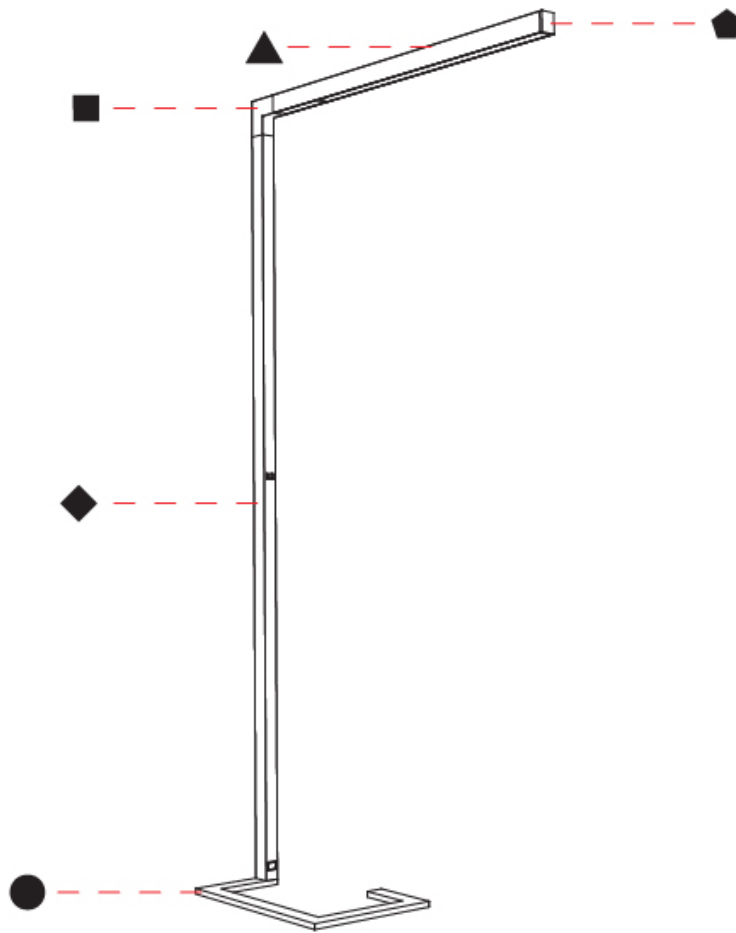

HYPRO-F 90 PORTABLE

A340000-

PROJECT

TYPE

SPECIFIER

QUANTITY

DATE