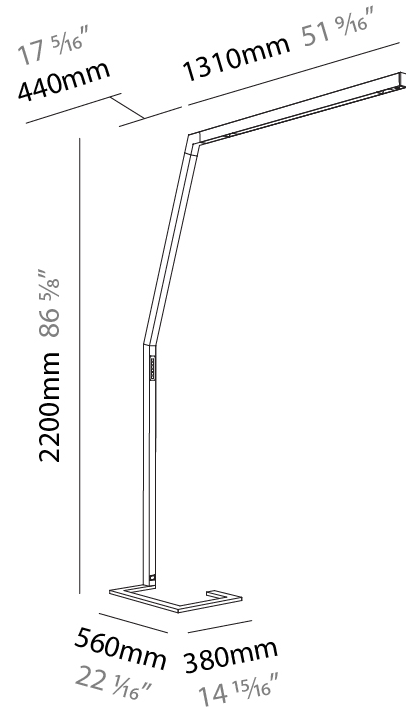

HYPRO-F 160 PORTABLE

A340007-

base number   Color   Finishes   Finishes   Finishes   Finishes   Finishes   Diffuser
Temperature

1. To build a product code in our configurator select the specify button on the base model # product page
2. To build a manual product code on this datasheet choose from the options listed below in blue font and add the suffix to the base model #

GENERAL

Series: Hypro
Subseries: Hypro-F 160
Brand: Prolicht
Division: Architectural
Mounting Type: Portable
Mounting Location: Floor
Subcategory: Floor

PHYSICAL

Shape: Abstract
Length (mm): 1750
Length (in): 68 ⁷/₈
Width (mm): 380
Width (in): 14 ¹⁵/₁₆
Height (mm): 2200
Height (in): 86 ⁵/₈
Light Distribution: Direct
Diffuser: PMMA - Micro-prism / Rico
Fixture Finish: ANA / SSR / BKV / CWI / CRY / HAB / MSR / UFT / ITA / RUA / OGR / FTG / MYG / RWR / LOD / PUS / FRO / FUP / KIA / POP / BLS / SPG / MEY / GOH / GUM / CHC / COM / ABZ / JAG / OBR / MOS / ROR
Fixture Material: Aluminum Die Cast

ELECTRICAL

Lamp Type: LED (Zhaga Standard)
Input Wattage (W): 67
Total Output Wattage (W): 60.9
Driver Included: Yes
Driver Location: Integrated
Input Voltage (V): 120 - 277

LED

Color Temperature (°K): 3000 / 4000
Max. Delivered Lumen (lm): 4068 / 4275
CRI: >90 CRI

OPTICAL

RATINGS AND CERTIFICATIONS

Certified By: Certified for North American Standards
IP rating: IP20