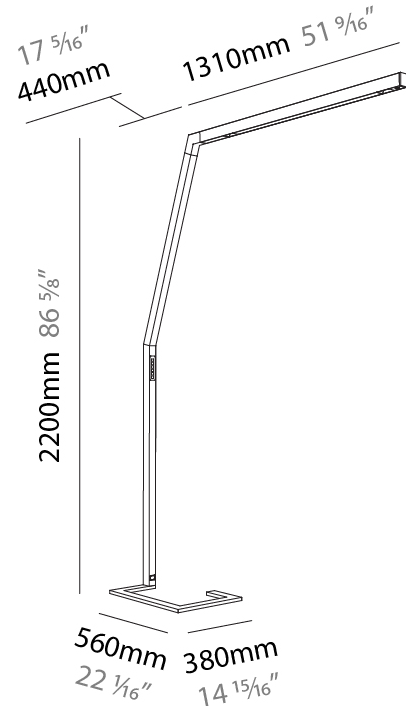

PROJECT	
TYPE	
SPECIFIER	
QUANTITY	
DATE	

HYPRO-F 160 PORTABLE

A340007- : A340007- : L340007-30K-01-01-01-01-02

base number

1. To build a product code in our configurator select the specify button on the base model # product page
2. To build a manual product code on this datasheet choose from the options listed below in blue font and add the suffix to the base model #

GENERAL

Series: Hypro
Subseries: Hypro-F 160
Brand: Prolicht
Division: Architectural
Mounting Type: Portable
Mounting Location: Floor
Subcategory: Floor

PHYSICAL

Shape: Abstract
Length (mm): 1750
Length (in): 68 7/8
Width (mm): 380
Width (in): 14 15/16
Height (mm): 2200
Height (in): 86 5/8
Light Distribution: Direct
Diffuser: PMMA - Micro-prism
Fixture Material: Aluminum Die Cast

ELECTRICAL

Lamp Type: LED (Zhaga Standard)
Input Wattage (W): 67
Total Output Wattage (W): 60.9
Driver Included: Yes
Driver Location: Integrated
Input Voltage (V): 120 - 277

LED

Color Temperature (°K): 3000
Max. Delivered Lumen (lm): 4068
CRI: >90 CRI

OPTICAL

RATINGS AND CERTIFICATIONS

Certified By: Certified for North American Standards
IP rating: IP20