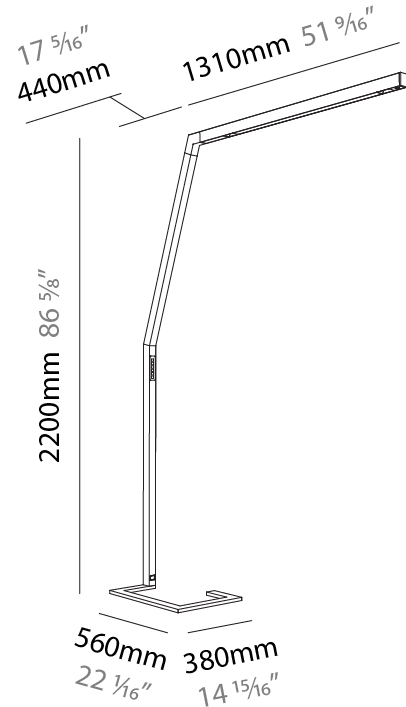

PROJECT
TYPE
SPECIFIER
QUANTITY
DATE

HYPRO-F 160 PORTABLE

A340007-

base number   Color   Finishes   Finishes   Finishes   Finishes   Finishes   Diffuser

Temperature

1. To build a product code in our configurator select the specify button on the base model # product page
2. To build a manual product code on this datasheet choose from the options listed below in blue font and add the suffix to the base model #

GENERAL

Series: Hypro
Subseries: Hypro-F 160
Brand: Prolicht
Division: Architectural
Mounting Type: Portable
Mounting Location: Floor
Subcategory: Floor

PHYSICAL

Shape: Abstract
Length (mm): 1750
Length (in): 68 7/8
Width (mm): 380
Width (in): 14 15/16
Height (mm): 2200
Height (in): 86 5/8
Light Distribution: Direct
Diffuser: PMMA - Micro-prism / Rico
Fixture Finish: ANA / SSR / BKV / CWI / CRY / HAB / MSR / UFT / ITA / RUA / OGR / FTG / MYG / RWR / LOD / PUS / FRO / FUP / KIA / POP / BLS / SPG / MEY / GOH / GUM / CHC / COM / ABZ / JAG / OBR / MOS / ROR
Fixture Material: Aluminum Die Cast

ELECTRICAL

Lamp Type: LED (Zhaga Standard)
Input Wattage (W): 67
Total Output Wattage (W): 60.9
Driver Included: Yes
Driver Location: Integrated
Input Voltage (V): 120 - 277

LED

Color Temperature (°K): 3000 / 4000
Max. Delivered Lumen (lm): 4068 / 4275
CRI: >90 CRI

OPTICAL

RATINGS AND CERTIFICATIONS

Certified By: Certified for North American Standards
IP rating: IP20