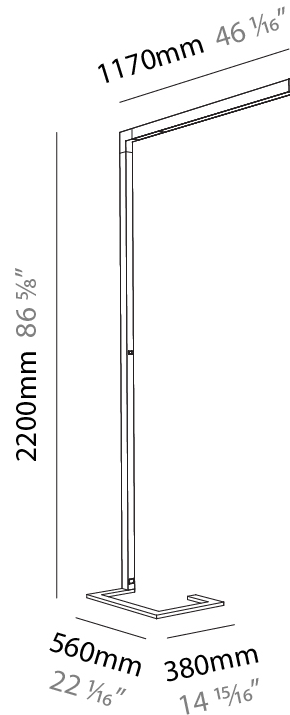

HYPRO-F 90 PORTABLE

A340000-

base number   Color   Finishes   Finishes   Finishes   Finishes   Finishes   Diffuser

PROJECT
TYPE
SPECIFIER
QUANTITY
DATE

1. To build a product code in our configurator select the specify button on the base model # product page
2. To build a manual product code on this datasheet choose from the options listed below in blue font and add the suffix to the base model #

GENERAL

Series: Hypro
Subseries: Hypro-F 90
Brand: Prolicht
Division: Architectural
Mounting Type: Portable
Mounting Location: Floor
Subcategory: Floor

PHYSICAL

Shape: Abstract
Length (mm): 1170
Length (in): 46 1/16
Width (mm): 380
Width (in): 14 15/16
Height (mm): 2200
Height (in): 86 5/8
Light Distribution: Direct
Diffuser: PMMA - Micro-prism / Rico
Fixture Finish: [ANA / SSR / BKV / CWI / CRY / HAB / MSR / UFT / ITA / RUA / OGR / FTG / MYG / RWR / LOD / PUS / FRO / FUP / KIA / POP / BLS / SPG / MEY / GOH / GUM / CHC / COM / ABZ / JAG / OBR / MOS / ROR](#)
Fixture Material: Aluminum Die Cast

ELECTRICAL

Lamp Type: LED (Zhaga Standard)
Input Wattage (W): 30
Total Output Wattage (W): 27.3
Driver Included: Yes
Driver Location: Integrated
Input Voltage (V): 120 - 277
Constant Current (MA): 500mA

LED

Color Temperature (°K): 3000 / 4000
Max. Delivered Lumen (lm): 2210 / 2251
Nominal Lumen (lm): 3240 / 3300
CRI: >90 CRI

OPTICAL

RATINGS AND CERTIFICATIONS

Certified By: Certified for North American Standards
IP rating: IP20