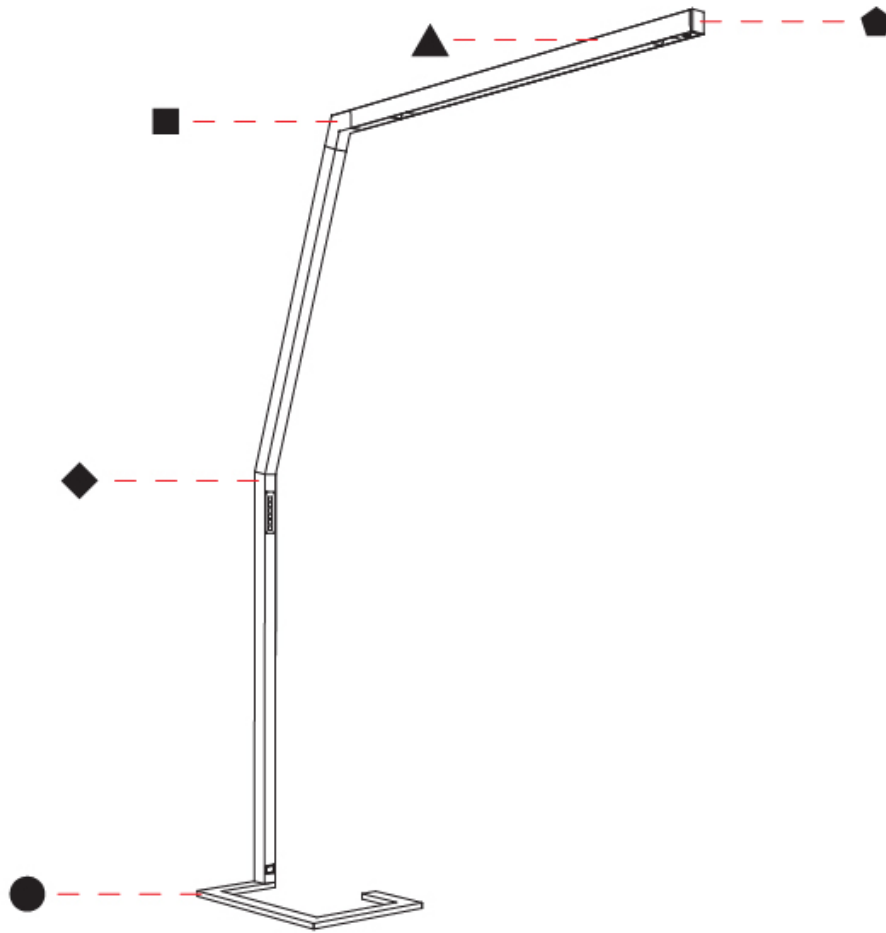

HYPRO-F 160 PORTABLE

A340008-

PROJECT

TYPE

SPECIFIER

QUANTITY

DATE