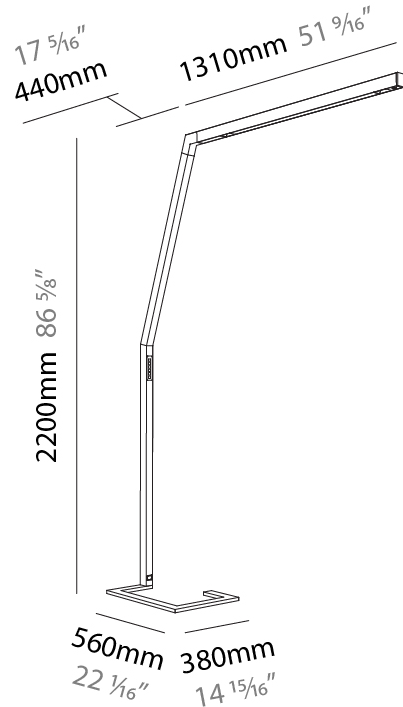

PROJECT
TYPE
SPECIFIER
QUANTITY
DATE

HYPRO-F 160 PORTABLE

A340007-

base number   Color   Finishes   Finishes   Finishes   Finishes   Finishes   Diffuser

Temperature

1. To build a product code in our configurator select the specify button on the base model # product page
2. To build a manual product code on this datasheet choose from the options listed below in blue font and add the suffix to the base model #

GENERAL

Series: Hypro
Subseries: Hypro-F 160
Brand: Prolicht
Division: Architectural
Mounting Type: Portable
Mounting Location: Floor
Subcategory: Floor

PHYSICAL

Shape: Abstract
Length (mm): 1750
Length (in): 68 ⁷/₈
Width (mm): 380
Width (in): 14 ¹⁵/₁₆
Height (mm): 2200
Height (in): 86 ⁵/₈
Light Distribution: Direct
Diffuser: PMMA - Micro-prism / Rico
Fixture Finish: [ANA / SSR / BKV / CWI / CRY / HAB / MSR / UFT / ITA / RUA / OGR / FTG / MYG / RWR / LOD / PUS / FRO / FUP / KIA / POP / BLS / SPG / MEY / GOH / GUM / CHC / COM / ABZ / JAG / OBR / MOS / ROR](#)
Fixture Material: Aluminum Die Cast

ELECTRICAL

Lamp Type: LED (Zhaga Standard)
Input Wattage (W): 67
Total Output Wattage (W): 60.9
Driver Included: Yes
Driver Location: Integrated
Input Voltage (V): 120 - 277

LED

Color Temperature (°K): 3000 / 4000
Max. Delivered Lumen (lm): 4068 / 4275
CRI: >90 CRI

OPTICAL

RATINGS AND CERTIFICATIONS

Certified By: Certified for North American Standards
IP rating: IP20