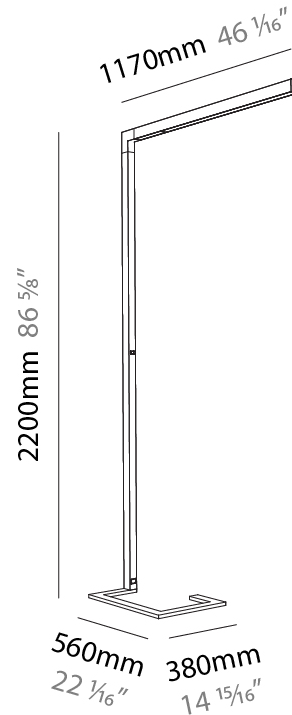

HYPRO-F 90 PORTABLE

A340001-

base number   Color   Finishes   Finishes   Finishes   Finishes   Finishes   Diffuser

PROJECT
TYPE
SPECIFIER
QUANTITY
DATE

1. To build a product code in our configurator select the specify button on the base model # product page
2. To build a manual product code on this datasheet choose from the options listed below in blue font and add the suffix to the base model #

GENERAL

Series: Hypro
Subseries: Hypro-F 90
Brand: Prolicht
Division: Architectural
Mounting Type: Portable
Mounting Location: Floor
Subcategory: Floor

PHYSICAL

Shape: Abstract
Length (mm): 1170
Length (in): 46 1/16
Width (mm): 380
Width (in): 14 15/16
Height (mm): 2200
Height (in): 86 5/8
Light Distribution: Direct / Indirect
Diffuser: PMMA - Micro-prism / Rico
Fixture Finish: ANA / SSR / BKV / CWI / CRY / HAB / MSR / UFT / ITA / RUA / OGR / FTG / MYG / RWR / LOD / PUS / FRO / FUP / KIA / POP / BLS / SPG / MEY / GOH / GUM / CHC / COM / ABZ / JAG / OBR / MOS / ROR
Fixture Material: Aluminum Die Cast

ELECTRICAL

Lamp Type: LED (Zhaga Standard)
Input Wattage (W): 59
Total Output Wattage (W): 53.7
Driver Included: Yes
Driver Location: Integrated
Input Voltage (V): 120 - 277

LED

Color Temperature (°K): 3000 / 4000
Max. Delivered Lumen (lm): 5018 - 5105
CRI: >90 CRI

OPTICAL

RATINGS AND CERTIFICATIONS

Certified By: Certified for North American Standards
IP rating: IP20