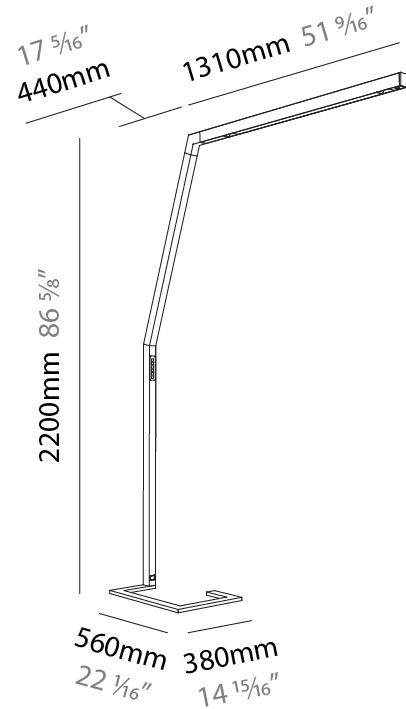

PROJECT
TYPE
SPECIFIER
QUANTITY
DATE

HYPRO-F 160 PORTABLE

A340008-

base number   Color   Finishes   Finishes   Finishes   Finishes   Finishes   Diffuser
Temperature

1. To build a product code in our configurator select the specify button on the base model # product page
2. To build a manual product code on this datasheet choose from the options listed below in blue font and add the suffix to the base model #

GENERAL

Series: Hypro
Subseries: Hypro-F 160
Brand: Prolicht
Division: Architectural
Mounting Type: Portable
Mounting Location: Floor
Subcategory: Floor

PHYSICAL

Shape: Abstract
Length (mm): 1750
Length (in): 68 7/8
Width (mm): 380
Width (in): 14 15/16
Height (mm): 2200
Height (in): 86 5/8
Light Distribution: Direct / Indirect
Diffuser: PMMA - Micro-prism / Rico
Fixture Finish: ANA / SSR / BKV / CWI / CRY / HAB / MSR / UFT / ITA / RUA / OGR / FTG / MYG / RWR / LOD / PUS / FRO / FUP / KIA / POP / BLS / SPG / MEY / GOH / GUM / CHC / COM / ABZ / JAG / OBR / MOS / ROR
Fixture Material: Aluminum Die Cast

ELECTRICAL

Lamp Type: LED (Zhaga Standard)
Input Wattage (W): 96
Total Output Wattage (W): 87.3
Driver Included: Yes
Driver Location: Integrated
Input Voltage (V): 120 - 277

LED

Color Temperature (°K): 3000 / 4000
Max. Delivered Lumen (lm): 6861-7119
CRI: >90 CRI

OPTICAL

RATINGS AND CERTIFICATIONS

Certified By: Certified for North American Standards
IP rating: IP20