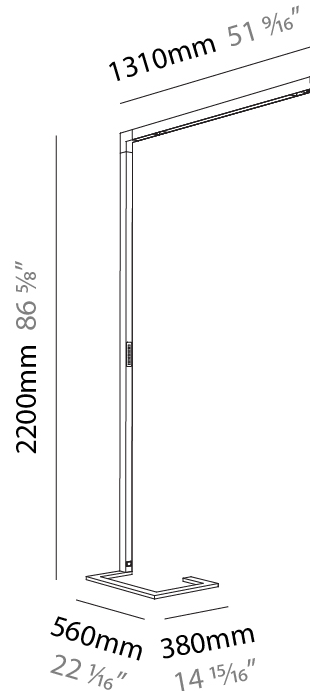

HYPRO-F 90 PORTABLE

A340004-

base number   Color   Finishes   Finishes   Finishes   Finishes   Finishes   Diffuser

1. To build a product code in our configurator select the specify button on the base model # product page
2. To build a manual product code on this datasheet choose from the options listed below in blue font and add the suffix to the base model #

GENERAL

Series: Hypro
Subseries: Hypro-F 90
Brand: Prolicht
Division: Architectural
Mounting Type: Portable
Mounting Location: Floor
Subcategory: Floor

PHYSICAL

Shape: Abstract
Length (mm): 1310
Length (in): 51 ⁹/₁₆"
Width (mm): 380
Width (in): 14 ¹⁵/₁₆"
Height (mm): 2200
Height (in): 86 ⁵/₈"
Light Distribution: Direct / Indirect
Diffuser: PMMA - Micro-prism / Rico
Fixture Finish: ANA / SSR / BKV / CWI / CRY / HAB / MSR / UFT / ITA / RUA / OGR / FTG / MYG / RWR / LOD / PUS / FRO / FUP / KIA / POP / BLS / SPG / MEY / GOH / GUM / CHC / COM / ABZ / JAG / OBR / MOS / ROR
Fixture Material: Aluminum Die Cast

ELECTRICAL

Lamp Type: LED (Zhaga Standard)
Input Wattage (W): 96
Total Output Wattage (W): 87.3
Driver Included: Yes
Driver Location: Integrated
Input Voltage (V): 120 - 277

LED

Color Temperature (°K): 3000 / 4000 / TW
Max. Delivered Lumen (lm): 4068-7001
CRI: >90 CRI

OPTICAL

RATINGS AND CERTIFICATIONS

Certified By: Certified for North American Standards
IP rating: IP20