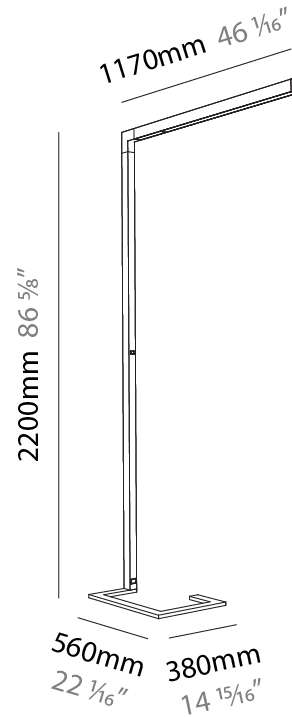

HYPRO-F 90 PORTABLE

A340000-

base number   Color   Finishes   Finishes   Finishes   Finishes   Finishes   Diffuser

PROJECT
TYPE
SPECIFIER
QUANTITY
DATE

1. To build a product code in our configurator select the specify button on the base model # product page
2. To build a manual product code on this datasheet choose from the options listed below in blue font and add the suffix to the base model #

GENERAL

Series: Hypro
Subseries: Hypro-F 90
Brand: Prolicht
Division: Architectural
Mounting Type: Portable
Mounting Location: Floor
Subcategory: Floor

PHYSICAL

Shape: Abstract
Length (mm): 1170
Length (in): 46 1/16
Width (mm): 380
Width (in): 14 15/16
Height (mm): 2200
Height (in): 86 5/8
Light Distribution: Direct
Diffuser: PMMA - Micro-prism / Rico
Fixture Finish: [ANA / SSR / BKV / CWI / CRY / HAB / MSR / UFT / ITA / RUA / OGR / FTG / MYG / RWR / LOD / PUS / FRO / FUP / KIA / POP / BLS / SPG / MEY / GOH / GUM / CHC / COM / ABZ / JAG / OBR / MOS / ROR](#)
Fixture Material: Aluminum Die Cast

ELECTRICAL

Lamp Type: LED (Zhaga Standard)
Input Wattage (W): 30
Total Output Wattage (W): 27.3
Driver Included: Yes
Driver Location: Integrated
Input Voltage (V): 120 - 277
Constant Current (MA): 500mA

LED

Color Temperature (°K): [3000 / 4000](#)
Max. Delivered Lumen (lm): 2210 / 2251
Nominal Lumen (lm): 3240 / 3300
CRI: >90 CRI

OPTICAL

RATINGS AND CERTIFICATIONS

Certified By: Certified for North American Standards
IP rating: IP20