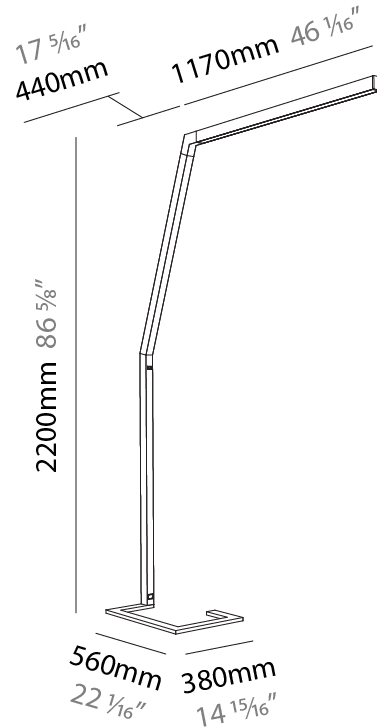

PROJECT
TYPE
SPECIFIER
QUANTITY
DATE

HYPRO-F 160 PORTABLE

A340005-

base number   Color   Finishes   Finishes   Finishes   Finishes   Finishes   Diffuser

Temperature

1. To build a product code in our configurator select the specify button on the base model # product page
2. To build a manual product code on this datasheet choose from the options listed below in blue font and add the suffix to the base model #

GENERAL

Series: Hypro
Subseries: Hypro-F 160
Brand: Prolicht
Division: Architectural
Mounting Type: Portable
Mounting Location: Floor
Subcategory: Floor

PHYSICAL

Shape: Abstract
Length (mm): 1610
Length (in): 63 ³/₈
Width (mm): 380
Width (in): 14 ¹⁵/₁₆
Height (mm): 2200
Height (in): 86 ⁵/₈
Light Distribution: Direct
Diffuser: PMMA - Micro-prism / Rico
Fixture Finish: ANA / SSR / BKV / CWI / CRY / HAB / MSR / UFT / ITA / RUA / OGR / FTG / MYG / RWR / LOD / PUS / FRO / FUP / KIA / POP / BLS / SPG / MEY / GOH / GUM / CHC / COM / ABZ / JAG / OBR / MOS / ROR
Fixture Material: Aluminum Die Cast

ELECTRICAL

Lamp Type: LED (Zhaga Standard)
Input Wattage (W): 30
Total Output Wattage (W): 27.3
Driver Included: Yes
Driver Location: Integrated
Input Voltage (V): 120 - 277
Constant Current (MA): 500mA

LED

Color Temperature (°K): 3000 / 4000
Max. Delivered Lumen (lm): 2210 / 2251
CRI: >90 CRI

OPTICAL

RATINGS AND CERTIFICATIONS

Certified By: Certified for North American Standards
IP rating: IP20