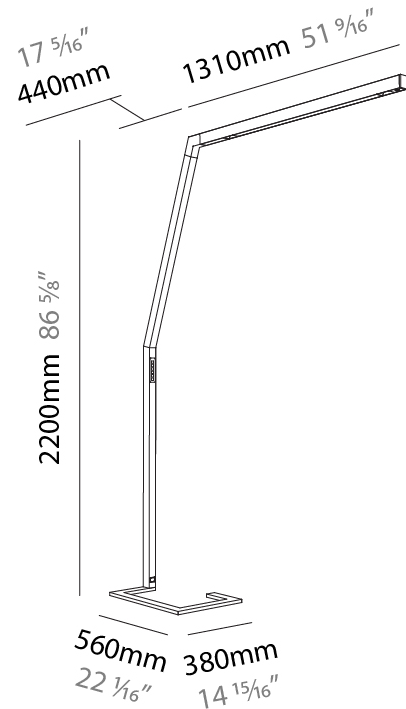

PROJECT
TYPE
SPECIFIER
QUANTITY
DATE

HYPRO-F 160 PORTABLE

A340007-

base number   Color   Finishes   Finishes   Finishes   Finishes   Finishes   Diffuser

Temperature

1. To build a product code in our configurator select the specify button on the base model # product page
2. To build a manual product code on this datasheet choose from the options listed below in blue font and add the suffix to the base model #

GENERAL

Series: Hypro
Subseries: Hypro-F 160
Brand: Prolicht
Division: Architectural
Mounting Type: Portable
Mounting Location: Floor
Subcategory: Floor

PHYSICAL

Shape: Abstract
Length (mm): 1750
Length (in): 68 7/8
Width (mm): 380
Width (in): 14 15/16
Height (mm): 2200
Height (in): 86 5/8
Light Distribution: Direct
Diffuser: PMMA - Micro-prism / Rico
Fixture Finish: ANA / SSR / BKV / CWI / CRY / HAB / MSR / UFT / ITA / RUA / OGR / FTG / MYG / RWR / LOD / PUS / FRO / FUP / KIA / POP / BLS / SPG / MEY / GOH / GUM / CHC / COM / ABZ / JAG / OBR / MOS / ROR
Fixture Material: Aluminum Die Cast

ELECTRICAL

Lamp Type: LED (Zhaga Standard)
Input Wattage (W): 67
Total Output Wattage (W): 60.9
Driver Included: Yes
Driver Location: Integrated
Input Voltage (V): 120 - 277

LED

Color Temperature (°K): 3000 / 4000
Max. Delivered Lumen (lm): 4068 / 4275
CRI: >90 CRI

OPTICAL

RATINGS AND CERTIFICATIONS

Certified By: Certified for North American Standards
IP rating: IP20