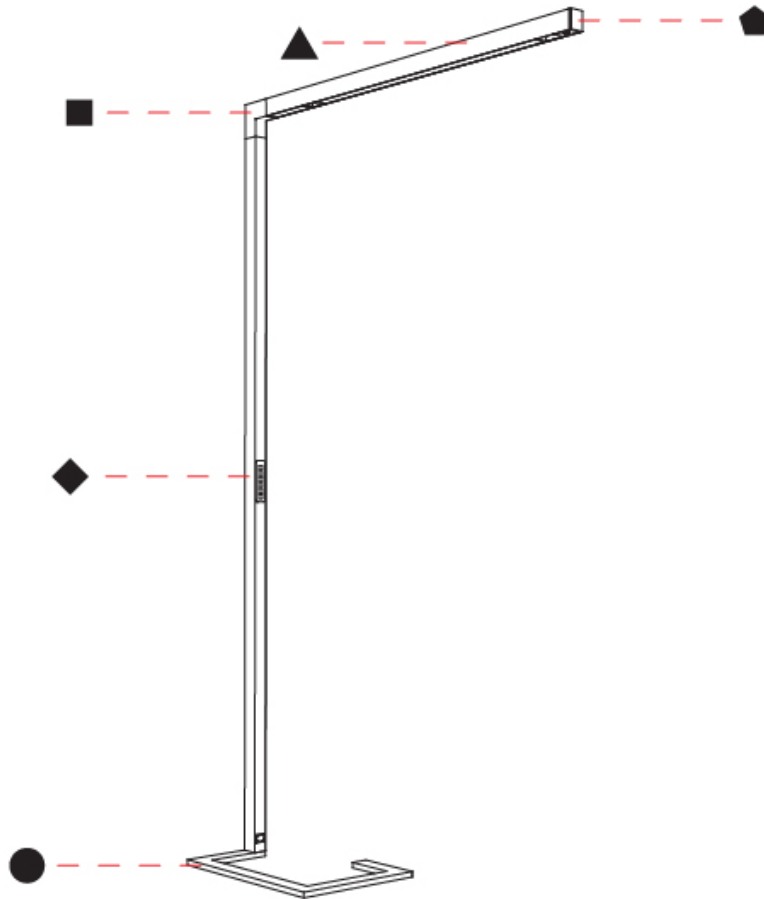

HYPRO-F 90 PORTABLE

A340003-

PROJECT

TYPE

SPECIFIER

QUANTITY

DATE

A