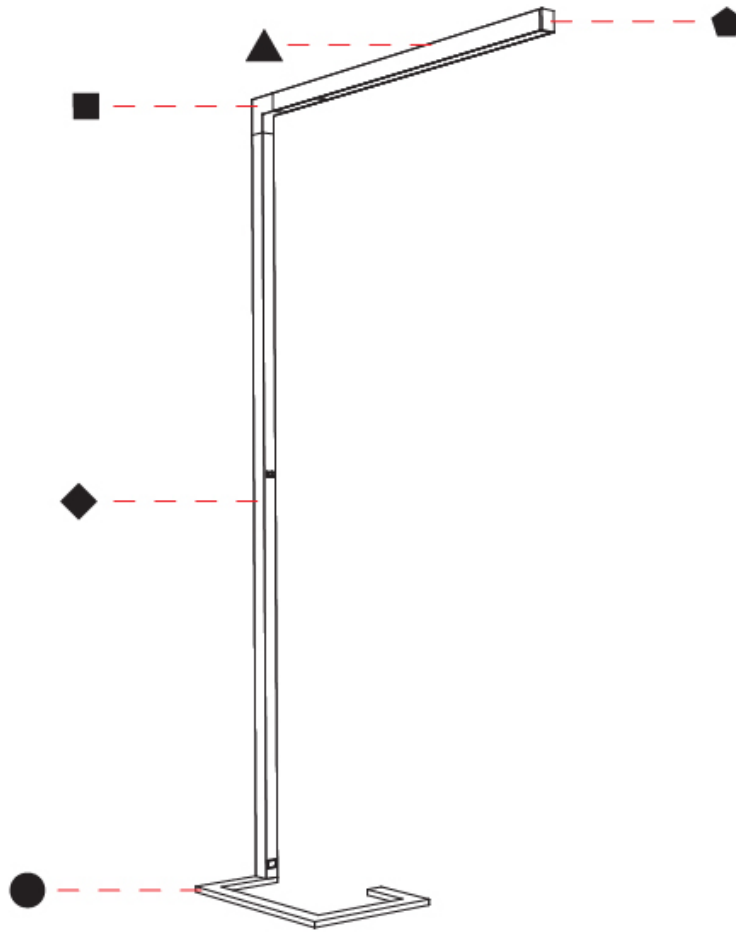

HYPRO-F 90 PORTABLE

A340001-

PROJECT

TYPE

SPECIFIER

QUANTITY

DATE