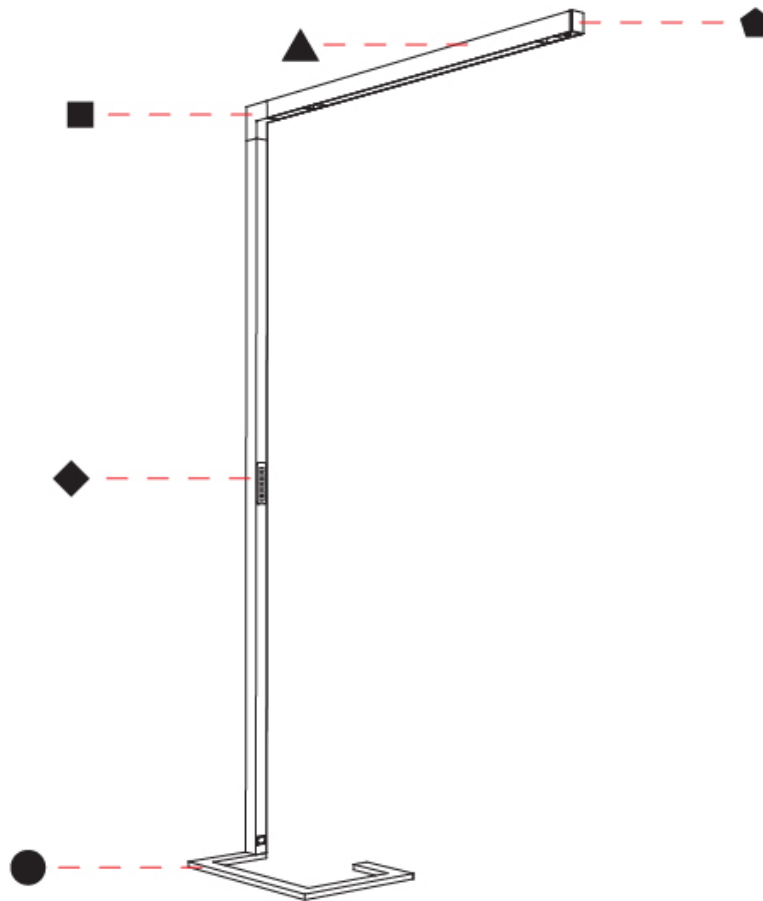

HYPRO-F 90 PORTABLE

A340003-

PROJECT

TYPE

SPECIFIER

QUANTITY

DATE