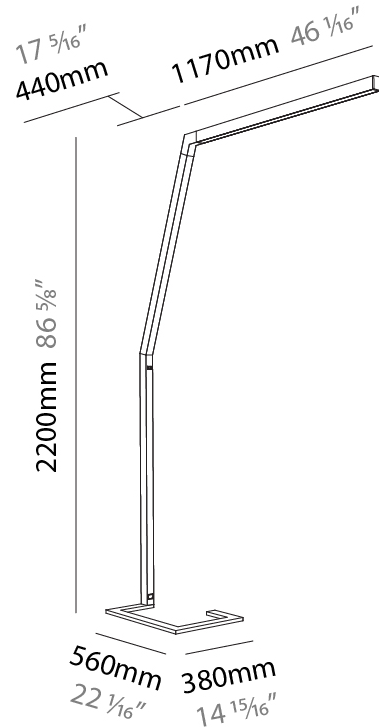

HYPRO-F 160 PORTABLE

A340006-

base number   Color   Finishes   Finishes   Finishes   Finishes   Finishes   Diffuser

1. To build a product code in our configurator select the specify button on the base model # product page
2. To build a manual product code on this datasheet choose from the options listed below in blue font and add the suffix to the base model #

GENERAL

Series: Hypro
Subseries: Hypro-F 160
Brand: Prolicht
Division: Architectural
Mounting Type: Portable
Mounting Location: Floor
Subcategory: Floor

PHYSICAL

Shape: Abstract
Length (mm): 1610
Length (in): 63 ³/₈
Width (mm): 380
Width (in): 14 ¹⁵/₁₆
Height (mm): 2200
Height (in): 86 ⁵/₈
Light Distribution: Direct / Indirect
Diffuser: PMMA - Micro-prism / Rico
Fixture Finish: ANA / SSR / BKV / CWI / CRY / HAB / MSR / UFT / ITA / RUA / OGR / FTG / MYG / RWR / LOD / PUS / FRO / FUP / KIA / POP / BLS / SPG / MEY / GOH / GUM / CHC / COM / ABZ / JAG / OBR / MOS / ROR
Fixture Material: Aluminum Die Cast

ELECTRICAL

Lamp Type: LED (Zhaga Standard)
Input Wattage (W): 59
Total Output Wattage (W): 53.7
Driver Included: Yes
Driver Location: Integrated
Input Voltage (V): 120 - 277

LED

Color Temperature (°K): 3000 / 4000
Max. Delivered Lumen (lm): 5018 - 5105
CRI: >90 CRI

OPTICAL

RATINGS AND CERTIFICATIONS

Certified By: Certified for North American Standards
IP rating: IP20