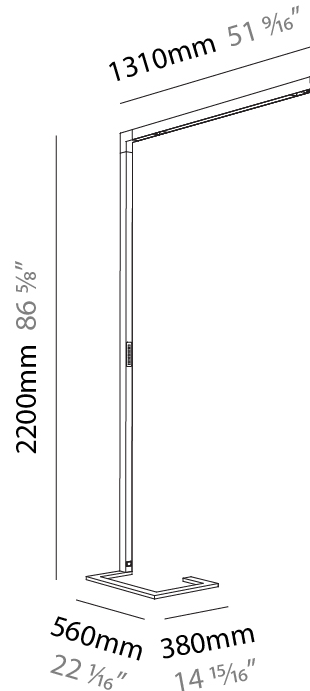

HYPRO-F 90 PORTABLE

A340004-

base number   Color   Finishes   Finishes   Finishes   Finishes   Finishes   Diffuser
Temperature

1. To build a product code in our configurator select the specify button on the base model # product page
2. To build a manual product code on this datasheet choose from the options listed below in blue font and add the suffix to the base model #

GENERAL

Series: Hypro
Subseries: Hypro-F 90
Brand: Prolicht
Division: Architectural
Mounting Type: Portable
Mounting Location: Floor
Subcategory: Floor

PHYSICAL

Shape: Abstract
Length (mm): 1310
Length (in): 51 ⁹/₁₆"
Width (mm): 380
Width (in): 14 ¹⁵/₁₆"
Height (mm): 2200
Height (in): 86 ⁵/₈"
Light Distribution: Direct / Indirect
Diffuser: PMMA - Micro-prism / Rico
Fixture Finish: ANA / SSR / BKV / CWI / CRY / HAB / MSR / UFT / ITA / RUA / OGR / FTG / MYG / RWR / LOD / PUS / FRO / FUP / KIA / POP / BLS / SPG / MEY / GOH / GUM / CHC / COM / ABZ / JAG / OBR / MOS / ROR
Fixture Material: Aluminum Die Cast

ELECTRICAL

Lamp Type: LED (Zhaga Standard)
Input Wattage (W): 96
Total Output Wattage (W): 87.3
Driver Included: Yes
Driver Location: Integrated
Input Voltage (V): 120 - 277

LED

Color Temperature (°K): 3000 / 4000 / TW
Max. Delivered Lumen (lm): 4068-7001
CRI: >90 CRI

OPTICAL

RATINGS AND CERTIFICATIONS

Certified By: Certified for North American Standards
IP rating: IP20