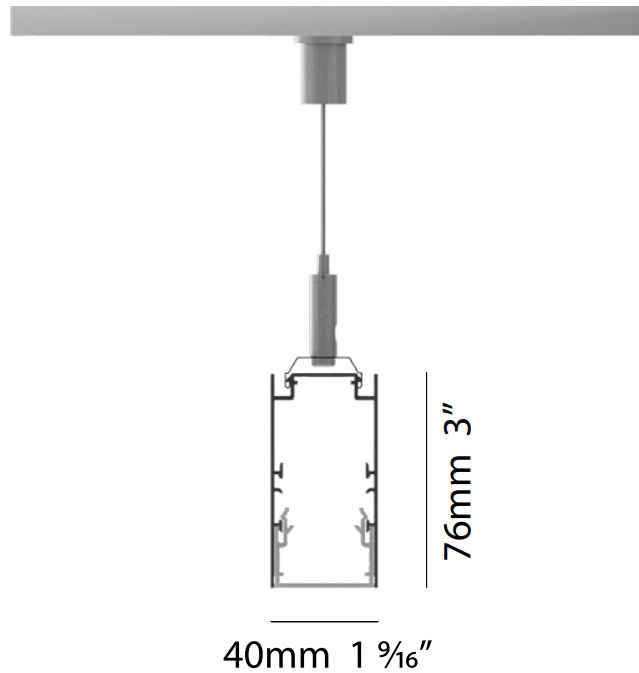

Certified By: Certified for North American Standards
 IP rating: IP20

PROJECT	_____
TYPE	_____
SPECIFIER	_____
QUANTITY	_____
DATE	_____

HYPRO 40-X SUSPENSION

A3HY40X-SUS-SYS

base number

- To build a product code in our configurator select the specify button on the base model # product page
- To build a manual product code on this datasheet choose from the options listed below in blue font and add the suffix to the base model #