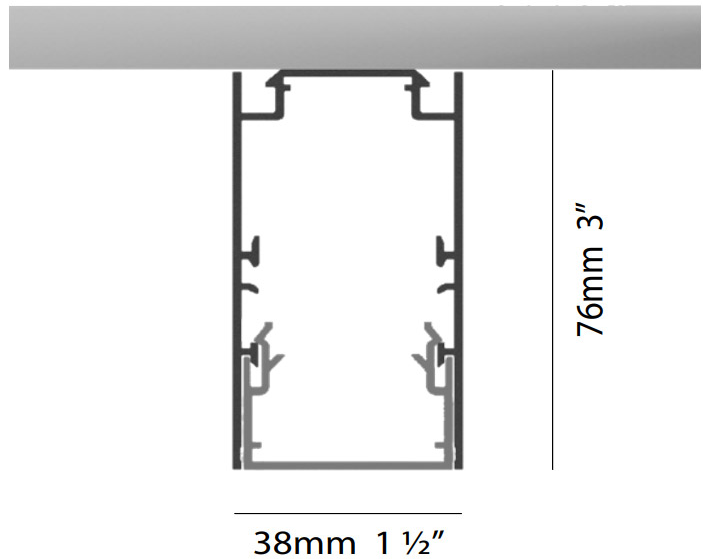

HYPRO 40 SURFACE

A3HY40-SUR-SYS

base number _____

1. To build a product code in our configurator select the specify button on the base model # product page
2. To build a manual product code on this datasheet choose from the options listed below in blue font and add the suffix to the base model #

GENERAL

Series: Hypro _____
Subseries: Hypro 40 _____
Brand: Prolicht _____
Division: Architectural _____
Mounting Type: Surface _____
Mounting Location: Ceiling _____
Subcategory: Profile _____

PHYSICAL

Fixture Finish: SSR / BKV / CWI / CRY / HAB / UFT / ITA / RUA / FTG / MYG / LOD / PUS / FRO / FUP / KIA / POP / BLS / SPG / MEY / GOH / GUM / CHC / COM / ABZ / JAG / OBR / MOS / ROR _____

ELECTRICAL

Lamp Type: LED (Zhaga Standard) _____
Dimming: Non-Dimmable / 0-10V Dimming _____
Driver Included: Yes _____
Driver Location: Integrated _____
Driver Type: Constant Current - 120Vac _____
Driver Class: Class 2 _____
Input Voltage (V): 120 _____

LED

Lamp Life (hrs): 50000 _____
Upon Request: Color Temperature RGB-W Tunable Special LED CRI (no minimum qty) price increase + longer lead time _____

OPTICAL

Upon Request: Special Beam Angle _____

RATINGS AND CERTIFICATIONS

Certified By: Certified for North American Standards _____
IP rating: IP20 _____