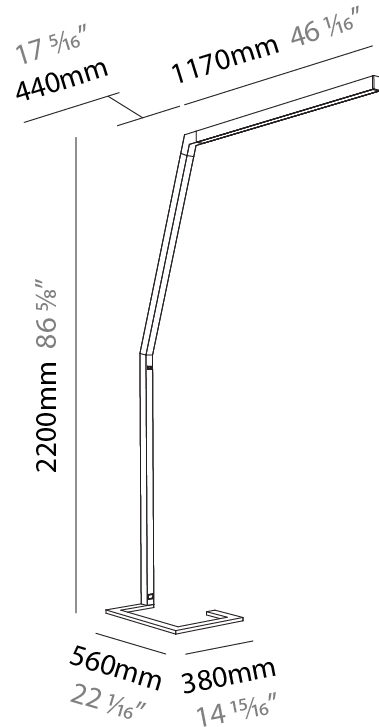

PROJECT
TYPE
SPECIFIER
QUANTITY
DATE

HYPRO-F 160 PORTABLE

A340005-

base number   Color   Finishes   Finishes   Finishes   Finishes   Finishes   Diffuser

Temperature

1. To build a product code in our configurator select the specify button on the base model # product page
2. To build a manual product code on this datasheet choose from the options listed below in blue font and add the suffix to the base model #

GENERAL

Series: Hypro
Subseries: Hypro-F 160
Brand: Prolicht
Division: Architectural
Mounting Type: Portable
Mounting Location: Floor
Subcategory: Floor

PHYSICAL

Shape: Abstract
Length (mm): 1610
Length (in): 63 ³/₈
Width (mm): 380
Width (in): 14 ¹⁵/₁₆
Height (mm): 2200
Height (in): 86 ⁵/₈
Light Distribution: Direct
Diffuser: PMMA - Micro-prism / Rico
Fixture Finish: [ANA / SSR / BKV / CWI / CRY / HAB / MSR / UFT / ITA / RUA / OGR / FTG / MYG / RWR / LOD / PUS / FRO / FUP / KIA / POP / BLS / SPG / MEY / GOH / GUM / CHC / COM / ABZ / JAG / OBR / MOS / ROR](#)
Fixture Material: Aluminum Die Cast

ELECTRICAL

Lamp Type: LED (Zhaga Standard)
Input Wattage (W): 30
Total Output Wattage (W): 27.3
Driver Included: Yes
Driver Location: Integrated
Input Voltage (V): 120 - 277
Constant Current (MA): 500mA

LED

Color Temperature (°K): 3000 / 4000
Max. Delivered Lumen (lm): 2210 / 2251
CRI: >90 CRI

OPTICAL

RATINGS AND CERTIFICATIONS

Certified By: Certified for North American Standards
IP rating: IP20