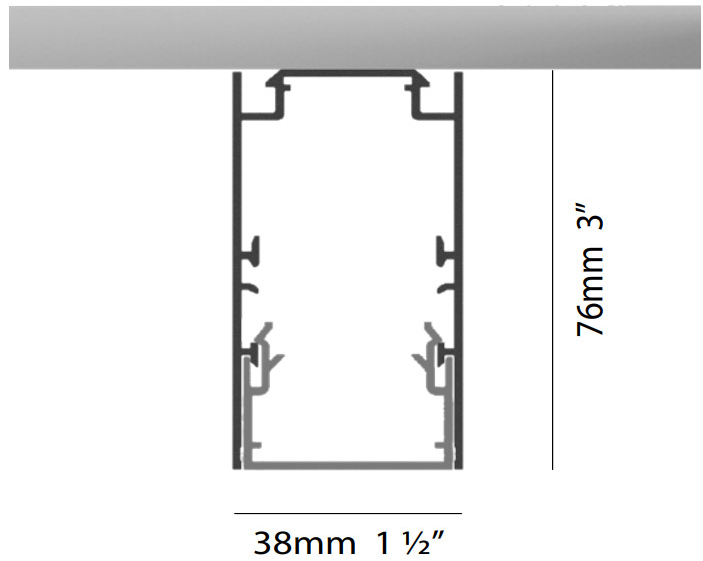

PROJECT	_____
TYPE	_____
SPECIFIER	_____
QUANTITY	_____
DATE	_____

HYPRO 40 SURFACE

A3HY40-SUR-SYS

base number

1. To build a product code in our configurator select the specify button on the base model # product page
2. To build a manual product code on this datasheet choose from the options listed below in blue font and add the suffix to the base model #

GENERAL

Series: Hypro
Subseries: Hypro 40
Partner: Prolicht
Division: Architectural
Installation: Surface
Product Type: Modular Systems
Mounting Location: Ceiling

PHYSICAL

Fixture Finish: SSR / BKV / CWI / CRY / HAB / UFT / ITA / RUA / FTG / MYG / LOD / PUS / FRO / FUP / KIA / POP / BLS / SPG / MEY / GOH / CHC / COM / ABZ / JAG / OBR / MOS / ROR

ELECTRICAL

Lamp Type: LED (Zhaga Standard)
Dimming: Non-Dimmable / 0-10V Dimming
Driver Included: Yes
Driver Location: Integrated
Driver Type: Constant Current - 120Vac
Driver Class: Class 2
Input Voltage (V): 120

LED

Lamp Life (hrs): 50000
Upon Request: Color Temperature RGB-W Tunable Special LED CRI (no minimum qty) price increase + longer lead time

OPTICAL

Upon Request: Special Beam Angle

RATINGS AND CERTIFICATIONS

Certified By: Certified for North American Standards
IP rating: IP20