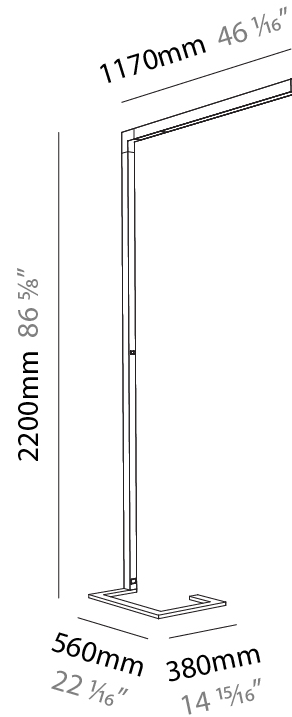

HYPRO-F 90 PORTABLE

A340000-

base number   Color   Finishes   Finishes   Finishes   Finishes   Finishes   Diffuser

PROJECT
TYPE
SPECIFIER
QUANTITY
DATE

1. To build a product code in our configurator select the specify button on the base model # product page
2. To build a manual product code on this datasheet choose from the options listed below in blue font and add the suffix to the base model #

GENERAL

Series: Hypro
Subseries: Hypro-F 90
Brand: Prolicht
Division: Architectural
Mounting Type: Portable
Mounting Location: Floor
Subcategory: Floor

PHYSICAL

Shape: Abstract
Length (mm): 1170
Length (in): 46 1/16
Width (mm): 380
Width (in): 14 15/16
Height (mm): 2200
Height (in): 86 5/8
Light Distribution: Direct
Diffuser: PMMA - Micro-prism / Rico
Fixture Finish: [ANA / SSR / BKV / CWI / CRY / HAB / MSR / UFT / ITA / RUA / OGR / FTG / MYG / RWR / LOD / PUS / FRO / FUP / KIA / POP / BLS / SPG / MEY / GOH / GUM / CHC / COM / ABZ / JAG / OBR / MOS / ROR](#)
Fixture Material: Aluminum Die Cast

ELECTRICAL

Lamp Type: LED (Zhaga Standard)
Input Wattage (W): 30
Total Output Wattage (W): 27.3
Driver Included: Yes
Driver Location: Integrated
Input Voltage (V): 120 - 277
Constant Current (MA): 500mA

LED

Color Temperature (°K): 3000 / 4000
Max. Delivered Lumen (lm): 2210 / 2251
Nominal Lumen (lm): 3240 / 3300
CRI: >90 CRI

OPTICAL

RATINGS AND CERTIFICATIONS

Certified By: Certified for North American Standards
IP rating: IP20