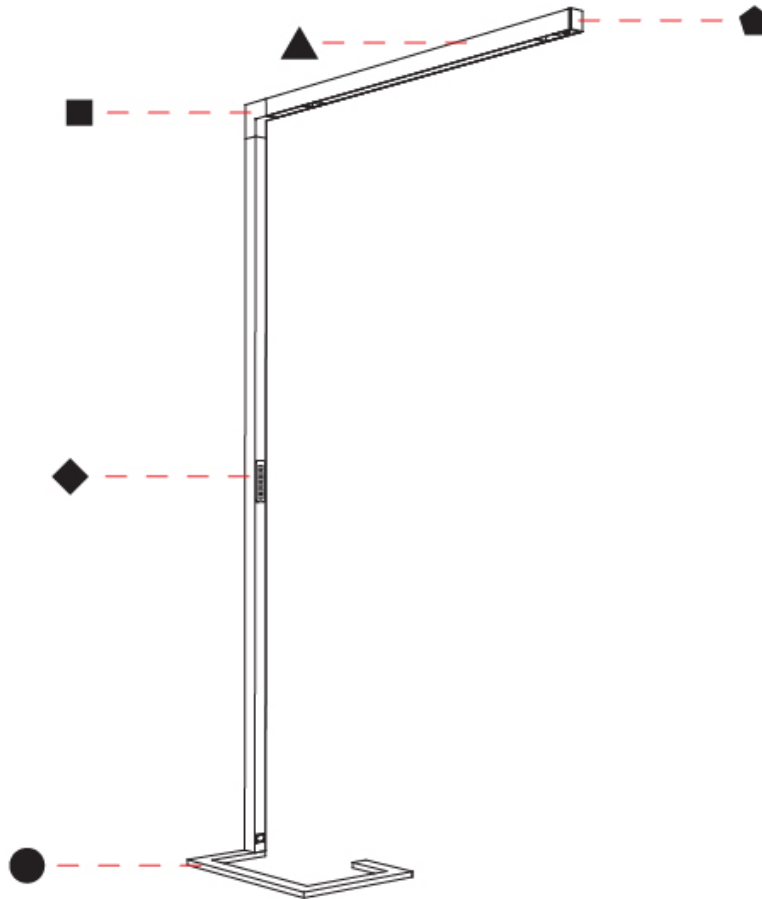

HYPRO-F 90 PORTABLE

A340002-

PROJECT

TYPE

SPECIFIER

QUANTITY

DATE