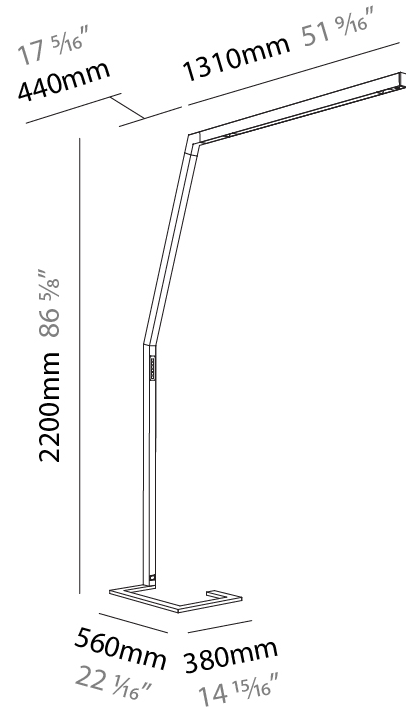

HYPRO-F 160 PORTABLE

A340007-

base number   Color   Finishes   Finishes   Finishes   Finishes   Finishes   Diffuser

1. To build a product code in our configurator select the specify button on the base model # product page
2. To build a manual product code on this datasheet choose from the options listed below in blue font and add the suffix to the base model #

GENERAL

Series: Hypro
Subseries: Hypro-F 160
Brand: Prolicht
Division: Architectural
Mounting Type: Portable
Mounting Location: Floor
Subcategory: Floor

PHYSICAL

Shape: Abstract
Length (mm): 1750
Length (in): 68 7/8
Width (mm): 380
Width (in): 14 15/16
Height (mm): 2200
Height (in): 86 5/8
Light Distribution: Direct
Diffuser: PMMA - Micro-prism / Rico
Fixture Finish: ANA / SSR / BKV / CWI / CRY / HAB / MSR / UFT / ITA / RUA / OGR / FTG / MYG / RWR / LOD / PUS / FRO / FUP / KIA / POP / BLS / SPG / MEY / GOH / GUM / CHC / COM / ABZ / JAG / OBR / MOS / ROR
Fixture Material: Aluminum Die Cast

ELECTRICAL

Lamp Type: LED (Zhaga Standard)
Input Wattage (W): 67
Total Output Wattage (W): 60.9
Driver Included: Yes
Driver Location: Integrated
Input Voltage (V): 120 - 277

LED

Color Temperature (°K): 3000 / 4000
Max. Delivered Lumen (lm): 4068 / 4275
CRI: >90 CRI

OPTICAL

RATINGS AND CERTIFICATIONS

Certified By: Certified for North American Standards
IP rating: IP20