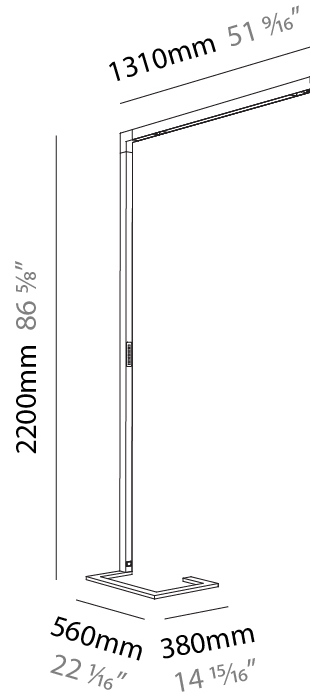

PROJECT
TYPE
SPECIFIER
QUANTITY
DATE

HYPRO-F 90 PORTABLE

A340002-

base number	Color	Finishes	Finishes	Finishes	Finishes	Finishes	Diffuser
	Temperature						

1. To build a product code in our configurator select the specify button on the base model # product page
2. To build a manual product code on this datasheet choose from the options listed below in blue font and add the suffix to the base model #

GENERAL

Series: Hypro
Subseries: Hypro-F 90
Brand: Prolicht
Division: Architectural
Mounting Type: Portable
Mounting Location: Floor
Subcategory: Floor

PHYSICAL

Shape: Abstract
Length (mm): 1310
Length (in): 51 ⁹/₁₆"
Width (mm): 380
Width (in): 14 ¹⁵/₁₆"
Height (mm): 2200
Height (in): 86 ⁵/₈"
Light Distribution: Direct
Diffuser: PMMA - Micro-prism / Rico
Fixture Finish: ANA / SSR / BKV / CWI / CRY / HAB / MSR / UFT / ITA / RUA / OGR / FTG / MYG / RWR / LOD / PUS / FRO / FUP / KIA / POP / BLS / SPG / MEY / GOH / GUM / CHC / COM / ABZ / JAG / OBR / MOS / ROR
Fixture Material: Aluminum Die Cast

ELECTRICAL

Lamp Type: LED (Zhaga Standard)
Input Wattage (W): 67
Total Output Wattage (W): 60.9
Driver Included: Yes
Driver Location: Integrated
Input Voltage (V): 120 - 277

LED

Color Temperature (°K): 3000 / 4000
Max. Delivered Lumen (lm): 4068 / 4275
CRI: >90 CRI

OPTICAL

RATINGS AND CERTIFICATIONS

Certified By: Certified for North American Standards
IP rating: IP20