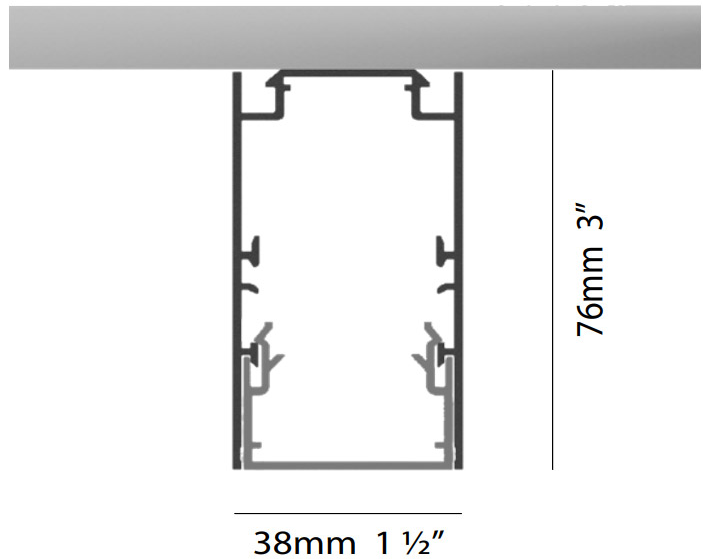

Certified By: Certified for North American Standards _____
IP rating: IP20 _____

HYPRO 40 SUSPENSION

A3HY40-SUS-SYS

base number

1. To build a product code in our configurator select the specify button on the base model # product page
2. To build a manual product code on this datasheet choose from the options listed below in blue font and add the suffix to the base model #