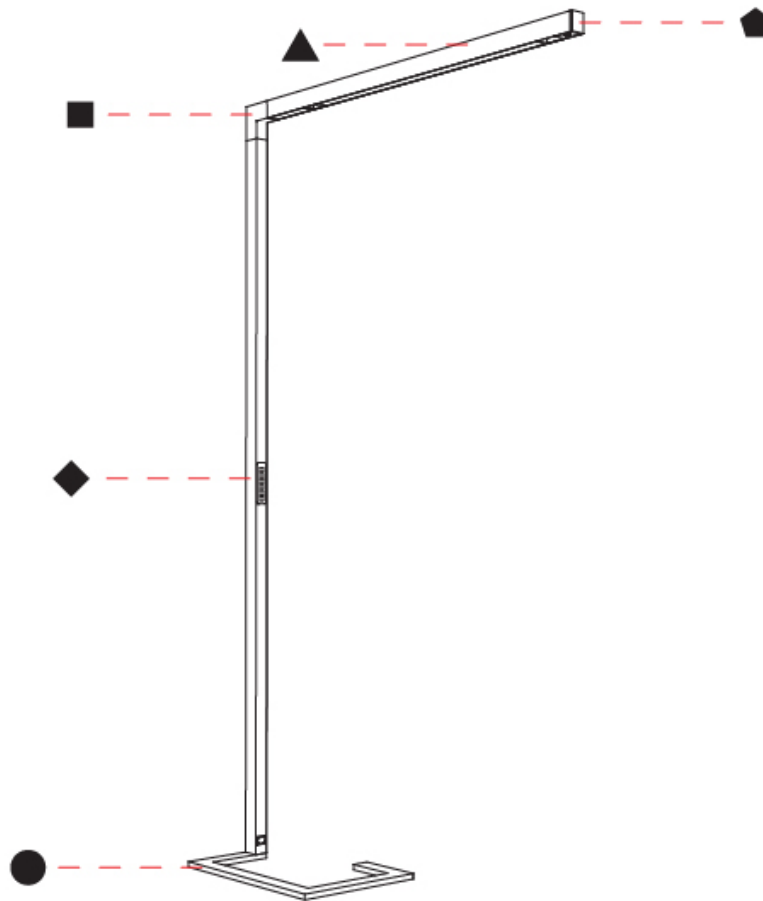

HYPRO-F 90 PORTABLE

A340004-

PROJECT

TYPE

SPECIFIER

QUANTITY

DATE

A