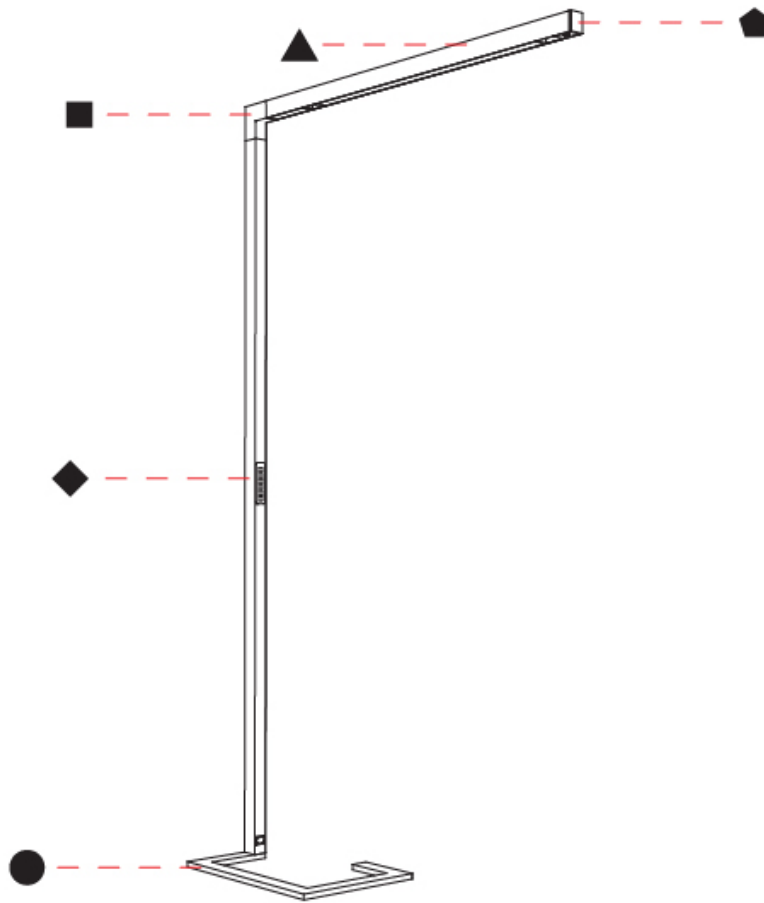

HYPRO-F 90 PORTABLE

A340003-

PROJECT _____

TYPE _____

SPECIFIER _____

QUANTITY _____

DATE _____