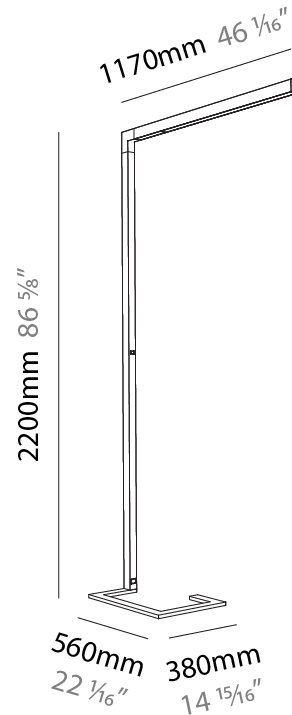

HYPRO-F 90 PORTABLE

A340000-

base number   Color   Finishes   Finishes   Finishes   Finishes   Finishes   Diffuser

PROJECT
TYPE
SPECIFIER
QUANTITY
DATE

1. To build a product code in our configurator select the specify button on the base model # product page
2. To build a manual product code on this datasheet choose from the options listed below in blue font and add the suffix to the base model #

GENERAL

Series: Hypro
Subseries: Hypro-F 90
Brand: Prolicht
Division: Architectural
Mounting Type: Portable
Mounting Location: Floor
Subcategory: Floor

PHYSICAL

Shape: Abstract
Length (mm): 1170
Length (in): 46 1/16
Width (mm): 380
Width (in): 14 15/16
Height (mm): 2200
Height (in): 86 5/8
Light Distribution: Direct
Diffuser: PMMA - Micro-prism / Rico
Fixture Finish: ANA / SSR / BKV / CWI / CRY / HAB / MSR / UFT / ITA / RUA / OGR / FTG / MYG / RWR / LOD / PUS / FRO / FUP / KIA / POP / BLS / SPG / MEY / GOH / GUM / CHC / COM / ABZ / JAG / OBR / MOS / ROR
Fixture Material: Aluminum Die Cast

ELECTRICAL

Lamp Type: LED (Zhaga Standard)
Input Wattage (W): 30
Total Output Wattage (W): 27.3
Driver Included: Yes
Driver Location: Integrated
Input Voltage (V): 120 - 277
Constant Current (MA): 500mA

LED

Color Temperature (°K): 3000 / 4000
Max. Delivered Lumen (lm): 2210 / 2251
Nominal Lumen (lm): 3240 / 3300
CRI: >90 CRI

OPTICAL

RATINGS AND CERTIFICATIONS

Certified By: Certified for North American Standards
IP rating: IP20