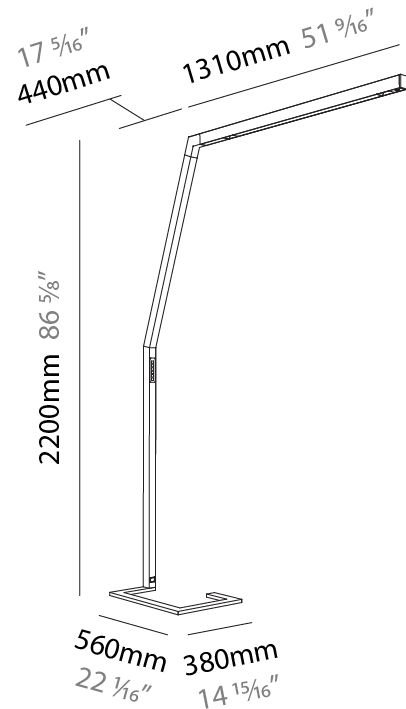

HYPRO-F 160 PORTABLE

A340007-

base number   Color   Finishes   Finishes   Finishes   Finishes   Finishes   Diffuser

1. To build a product code in our configurator select the specify button on the base model # product page
2. To build a manual product code on this datasheet choose from the options listed below in blue font and add the suffix to the base model #

GENERAL

Series: Hypro
Subseries: Hypro-F 160
Brand: Prolicht
Division: Architectural
Mounting Type: Portable
Mounting Location: Floor
Subcategory: Floor

PHYSICAL

Shape: Abstract
Length (mm): 1750
Length (in): 68 ⁷/₈
Width (mm): 380
Width (in): 14 ¹⁵/₁₆
Height (mm): 2200
Height (in): 86 ⁵/₈
Light Distribution: Direct
Diffuser: PMMA - Micro-prism / Rico
Fixture Finish: [ANA / SSR / BKV / CWI / CRY / HAB / MSR / UFT / ITA / RUA / OGR / FTG / MYG / RWR / LOD / PUS / FRO / FUP / KIA / POP / BLS / SPG / MEY / GOH / GUM / CHC / COM / ABZ / JAG / OBR / MOS / ROR](#)
Fixture Material: Aluminum Die Cast

ELECTRICAL

Lamp Type: LED (Zhaga Standard)
Input Wattage (W): 67
Total Output Wattage (W): 60.9
Driver Included: Yes
Driver Location: Integrated
Input Voltage (V): 120 - 277

LED

Color Temperature (°K): 3000 / 4000
Max. Delivered Lumen (lm): 4068 / 4275
CRI: >90 CRI

OPTICAL

RATINGS AND CERTIFICATIONS

Certified By: Certified for North American Standards
IP rating: IP20