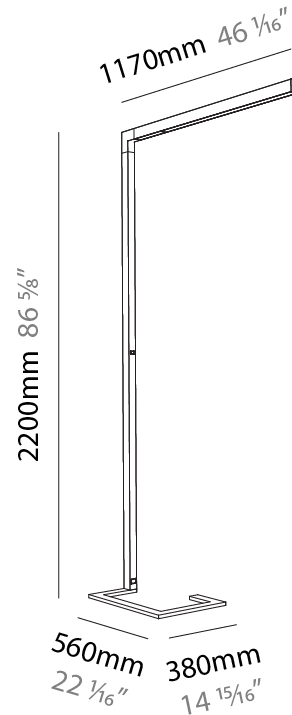

HYPRO-F 90 PORTABLE

A340000-

base number   Color   Finishes   Finishes   Finishes   Finishes   Finishes   Diffuser

Temperature

PROJECT
TYPE
SPECIFIER
QUANTITY
DATE

1. To build a product code in our configurator select the specify button on the base model # product page
2. To build a manual product code on this datasheet choose from the options listed below in blue font and add the suffix to the base model #

GENERAL

Series: Hypro
Subseries: Hypro-F 90
Brand: Prolicht
Division: Architectural
Mounting Type: Portable
Mounting Location: Floor
Subcategory: Floor

PHYSICAL

Shape: Abstract
Length (mm): 1170
Length (in): 46 1/16
Width (mm): 380
Width (in): 14 15/16
Height (mm): 2200
Height (in): 86 5/8
Light Distribution: Direct
Diffuser: PMMA - Micro-prism / Rico
Fixture Finish: [ANA / SSR / BKV / CWI / CRY / HAB / MSR / UFT / ITA / RUA / OGR / FTG / MYG / RWR / LOD / PUS / FRO / FUP / KIA / POP / BLS / SPG / MEY / GOH / GUM / CHC / COM / ABZ / JAG / OBR / MOS / ROR](#)
Fixture Material: Aluminum Die Cast

ELECTRICAL

Lamp Type: LED (Zhaga Standard)
Input Wattage (W): 30
Total Output Wattage (W): 27.3
Driver Included: Yes
Driver Location: Integrated
Input Voltage (V): 120 - 277
Constant Current (MA): 500mA

LED

Color Temperature (°K): 3000 / 4000
Max. Delivered Lumen (lm): 2210 / 2251
Nominal Lumen (lm): 3240 / 3300
CRI: >90 CRI

OPTICAL

RATINGS AND CERTIFICATIONS

Certified By: Certified for North American Standards
IP rating: IP20