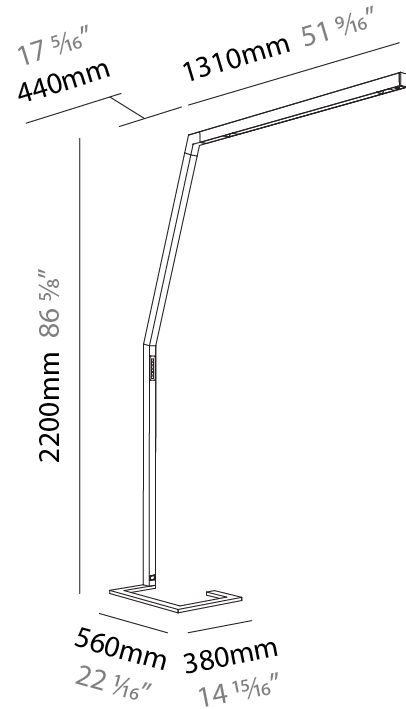

PROJECT
TYPE
SPECIFIER
QUANTITY
DATE

HYPRO-F 160 PORTABLE

A340007-

base number   Color   Finishes   Finishes   Finishes   Finishes   Finishes   Diffuser

Temperature

1. To build a product code in our configurator select the specify button on the base model # product page
2. To build a manual product code on this datasheet choose from the options listed below in blue font and add the suffix to the base model #

GENERAL

Series: Hypro
Subseries: Hypro-F 160
Brand: Prolicht
Division: Architectural
Mounting Type: Portable
Mounting Location: Floor
Subcategory: Floor

PHYSICAL

Shape: Abstract
Length (mm): 1750
Length (in): 68 7/8
Width (mm): 380
Width (in): 14 15/16
Height (mm): 2200
Height (in): 86 5/8
Light Distribution: Direct
Diffuser: PMMA - Micro-prism / Rico
Fixture Finish: [ANA / SSR / BKV / CWI / CRY / HAB / MSR / UFT / ITA / RUA / OGR / FTG / MYG / RWR / LOD / PUS / FRO / FUP / KIA / POP / BLS / SPG / MEY / GOH / GUM / CHC / COM / ABZ / JAG / OBR / MOS / ROR](#)
Fixture Material: Aluminum Die Cast

ELECTRICAL

Lamp Type: LED (Zhaga Standard)
Input Wattage (W): 67
Total Output Wattage (W): 60.9
Driver Included: Yes
Driver Location: Integrated
Input Voltage (V): 120 - 277

LED

Color Temperature (°K): 3000 / 4000
Max. Delivered Lumen (lm): 4068 / 4275
CRI: >90 CRI

OPTICAL

RATINGS AND CERTIFICATIONS

Certified By: Certified for North American Standards
IP rating: IP20