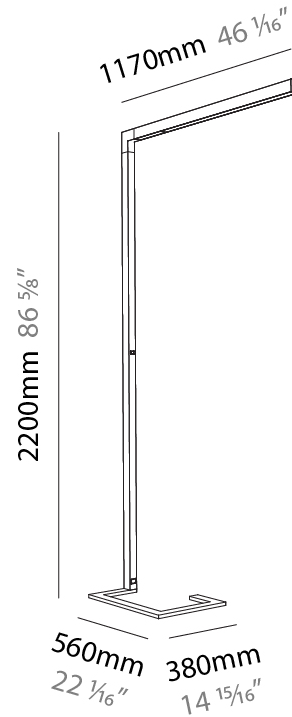

HYPRO-F 90 PORTABLE

A340000-

base number   Color   Finishes   Finishes   Finishes   Finishes   Finishes   Diffuser

PROJECT
TYPE
SPECIFIER
QUANTITY
DATE

1. To build a product code in our configurator select the specify button on the base model # product page
2. To build a manual product code on this datasheet choose from the options listed below in blue font and add the suffix to the base model #

GENERAL

Series: Hypro
Subseries: Hypro-F 90
Brand: Prolicht
Division: Architectural
Mounting Type: Portable
Mounting Location: Floor
Subcategory: Floor

PHYSICAL

Shape: Abstract
Length (mm): 1170
Length (in): 46 1/16
Width (mm): 380
Width (in): 14 15/16
Height (mm): 2200
Height (in): 86 5/8
Light Distribution: Direct
Diffuser: PMMA - Micro-prism / Rico
Fixture Finish: ANA / SSR / BKV / CWI / CRY / HAB / MSR / UFT / ITA / RUA / OGR / FTG / MYG / RWR / LOD / PUS / FRO / FUP / KIA / POP / BLS / SPG / MEY / GOH / GUM / CHC / COM / ABZ / JAG / OBR / MOS / ROR
Fixture Material: Aluminum Die Cast

ELECTRICAL

Lamp Type: LED (Zhaga Standard)
Input Wattage (W): 30
Total Output Wattage (W): 27.3
Driver Included: Yes
Driver Location: Integrated
Input Voltage (V): 120 - 277
Constant Current (MA): 500mA

LED

Color Temperature (°K): 3000 / 4000
Max. Delivered Lumen (lm): 2210 / 2251
Nominal Lumen (lm): 3240 / 3300
CRI: >90 CRI

OPTICAL

RATINGS AND CERTIFICATIONS

Certified By: Certified for North American Standards
IP rating: IP20