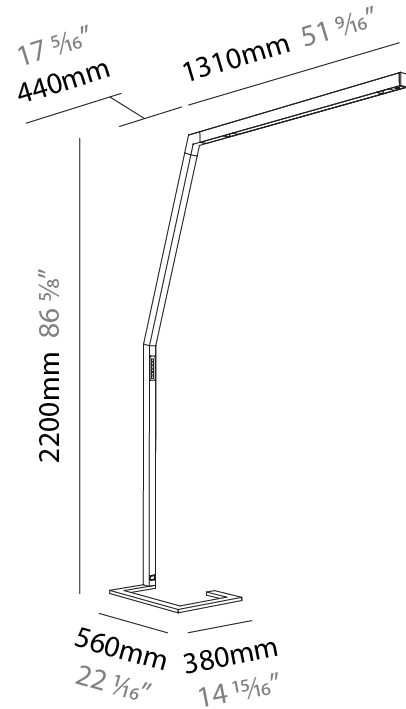

HYPRO-F 160 PORTABLE

A340007-

base number   Color   Finishes   Finishes   Finishes   Finishes   Finishes   Diffuser

1. To build a product code in our configurator select the specify button on the base model # product page
2. To build a manual product code on this datasheet choose from the options listed below in blue font and add the suffix to the base model #

GENERAL

Series: Hypro
Subseries: Hypro-F 160
Brand: Prolicht
Division: Architectural
Mounting Type: Portable
Mounting Location: Floor
Subcategory: Floor

PHYSICAL

Shape: Abstract
Length (mm): 1750
Length (in): 68 7/8
Width (mm): 380
Width (in): 14 15/16
Height (mm): 2200
Height (in): 86 5/8
Light Distribution: Direct
Diffuser: PMMA - Micro-prism / Rico
Fixture Finish: ANA / SSR / BKV / CWI / CRY / HAB / MSR / UFT / ITA / RUA / OGR / FTG / MYG / RWR / LOD / PUS / FRO / FUP / KIA / POP / BLS / SPG / MEY / GOH / GUM / CHC / COM / ABZ / JAG / OBR / MOS / ROR
Fixture Material: Aluminum Die Cast

ELECTRICAL

Lamp Type: LED (Zhaga Standard)
Input Wattage (W): 67
Total Output Wattage (W): 60.9
Driver Included: Yes
Driver Location: Integrated
Input Voltage (V): 120 - 277

LED

Color Temperature (°K): 3000 / 4000
Max. Delivered Lumen (lm): 4068 / 4275
CRI: >90 CRI

OPTICAL

RATINGS AND CERTIFICATIONS

Certified By: Certified for North American Standards
IP rating: IP20