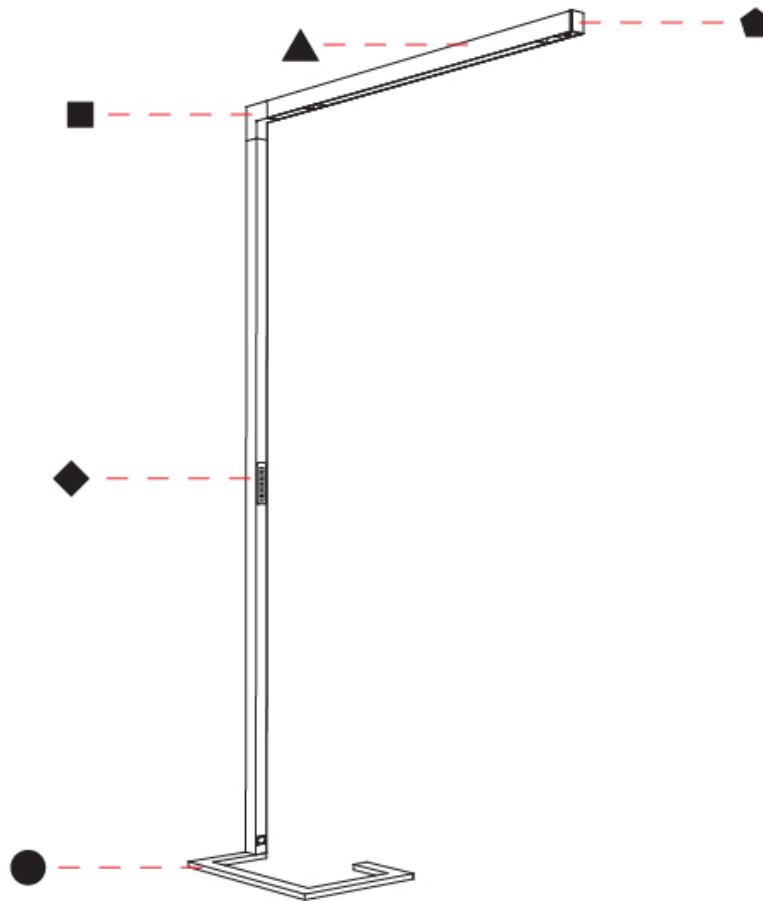

HYPRO-F 90 PORTABLE

A340002-

PROJECT

TYPE

SPECIFIER

QUANTITY

DATE