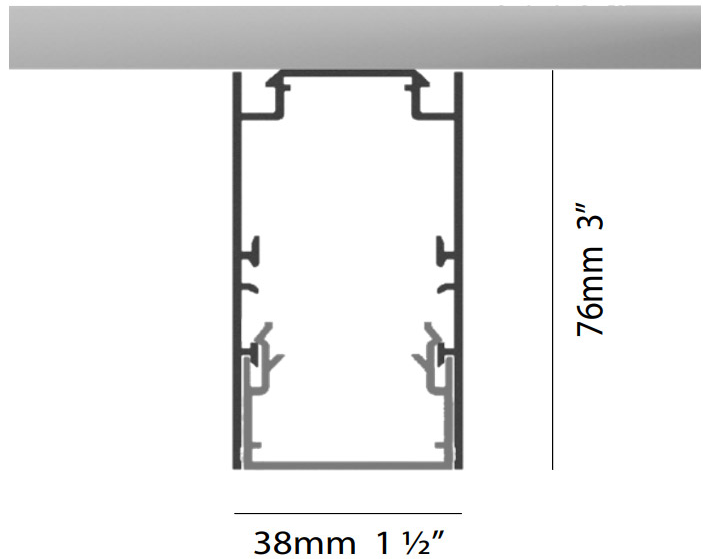

Certified By: Certified for North American Standards
 IP rating: IP20

PROJECT
TYPE
SPECIFIER
QUANTITY
DATE

HYPRO 40 SUSPENSION

A3HY40-SUS-SYS

base number

- To build a product code in our configurator select the specify button on the base model # product page
- To build a manual product code on this datasheet choose from the options listed below in blue font and add the suffix to the base model #