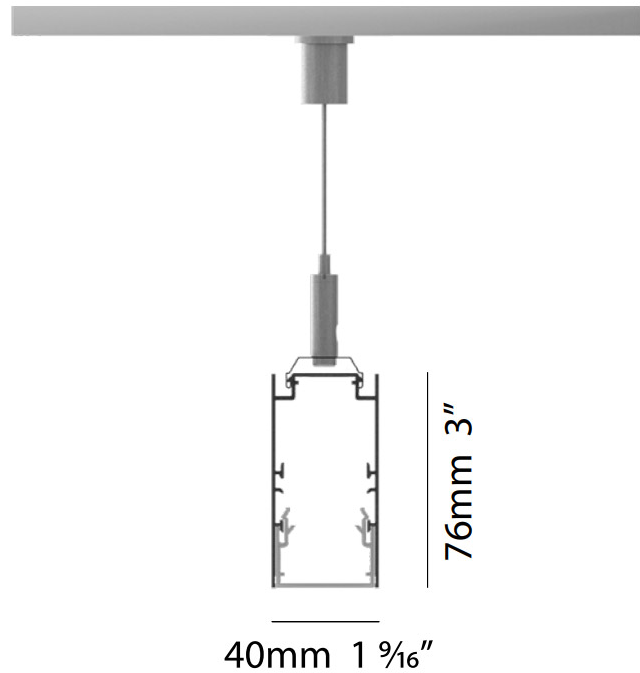

PROJECT
TYPE
SPECIFIER
QUANTITY
DATE

HYPRO 40 SUSPENSION

A3HY40-SUS-SYS

base number

1. To build a product code in our configurator select the specify button on the base model # product page
2. To build a manual product code on this datasheet choose from the options listed below in blue font and add the suffix to the base model #

GENERAL

Series: Hypro
Subseries: Hypro 40
Partner: Prolicht
Division: Architectural
Installation: Suspension
Product Type: Modular Systems
Mounting Location: Ceiling

PHYSICAL

Fixture Finish: SSR / BKV / CWI / CRY / HAB / UFT / ITA / RUA / FTG / MYG / LOD / PUS / FRO / FUP / KIA / POP / BLS / SPG / MEY / GOH / CHC / COM / ABZ / JAG / OBR / MOS / ROR
Fixture Material: Aluminum

ELECTRICAL

Lamp Type: LED (Zhaga Standard)
Dimming: Non-Dimmable / 0-10V Dimming
Driver Included: Yes
Driver Location: Integrated
Driver Type: Constant Current - 120Vac
Driver Class: Class 2
Input Voltage (V): 120

LED

Lamp Life (hrs): 50000
Upon Request: Color Temperature RGB-W Tunable Special LED CRI (no minimum qty) price increase + longer lead time

OPTICAL

Upon Request: Special Beam Angle

RATINGS AND CERTIFICATIONS

Certified By: Certified for North American Standards
IP rating: IP20