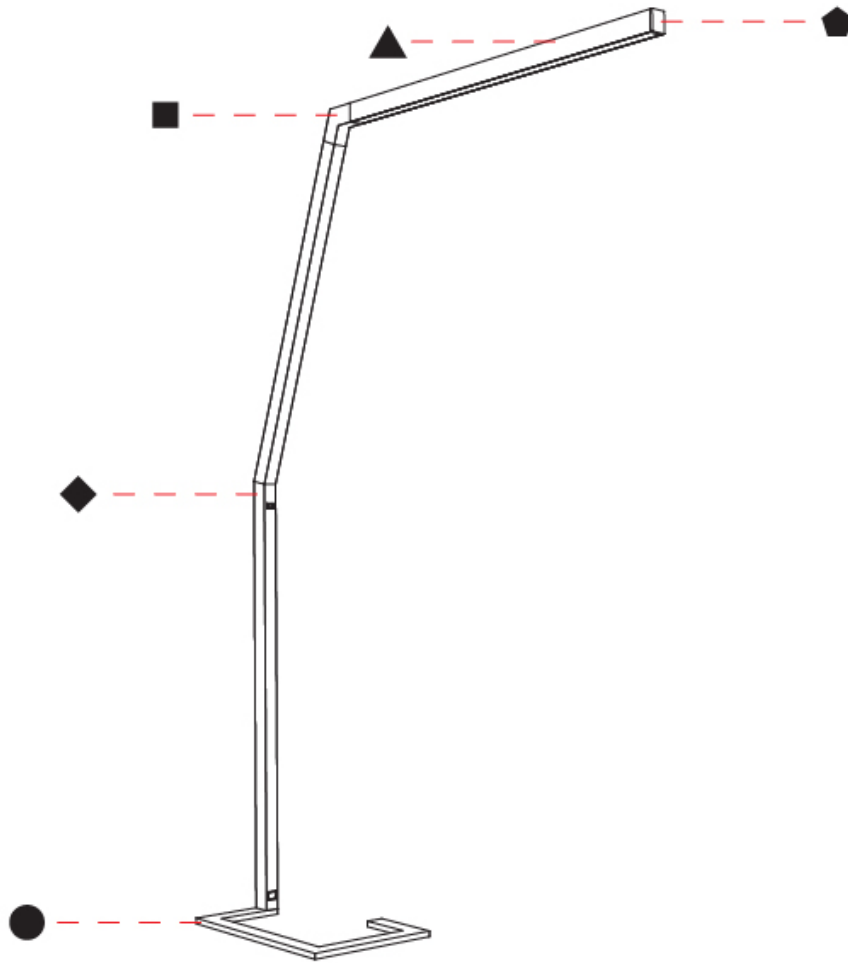

A340005-

PROJECT

TYPE

SPECIFIER

QUANTITY

DATE

A