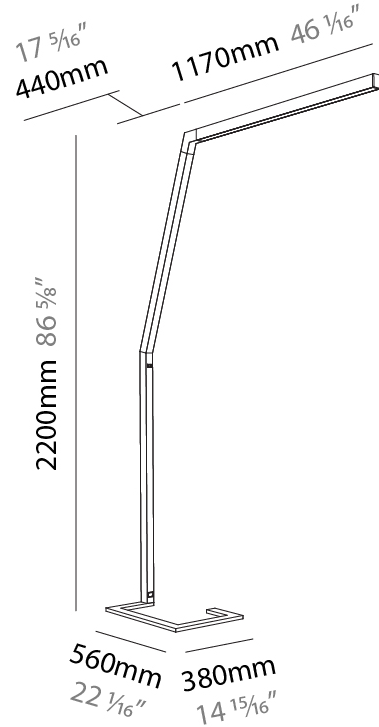

PROJECT
TYPE
SPECIFIER
QUANTITY
DATE

HYPRO-F 160 PORTABLE

A340005-

base number   Color   Finishes   Finishes   Finishes   Finishes   Finishes   Diffuser

Temperature

1. To build a product code in our configurator select the specify button on the base model # product page
2. To build a manual product code on this datasheet choose from the options listed below in blue font and add the suffix to the base model #

GENERAL

Series: Hypro
Subseries: Hypro-F 160
Brand: Prolicht
Division: Architectural
Mounting Type: Portable
Mounting Location: Floor
Subcategory: Floor

PHYSICAL

Shape: Abstract
Length (mm): 1610
Length (in): 63 ³/₈
Width (mm): 380
Width (in): 14 ¹⁵/₁₆
Height (mm): 2200
Height (in): 86 ⁵/₈
Light Distribution: Direct
Diffuser: PMMA - Micro-prism / Rico
Fixture Finish: ANA / SSR / BKV / CWI / CRY / HAB / MSR / UFT / ITA / RUA / OGR / FTG / MYG / RWR / LOD / PUS / FRO / FUP / KIA / POP / BLS / SPG / MEY / GOH / GUM / CHC / COM / ABZ / JAG / OBR / MOS / ROR
Fixture Material: Aluminum Die Cast

ELECTRICAL

Lamp Type: LED (Zhaga Standard)
Input Wattage (W): 30
Total Output Wattage (W): 27.3
Driver Included: Yes
Driver Location: Integrated
Input Voltage (V): 120 - 277
Constant Current (MA): 500mA

LED

Color Temperature (°K): 3000 / 4000
Max. Delivered Lumen (lm): 2210 / 2251
CRI: >90 CRI

OPTICAL

RATINGS AND CERTIFICATIONS

Certified By: Certified for North American Standards
IP rating: IP20