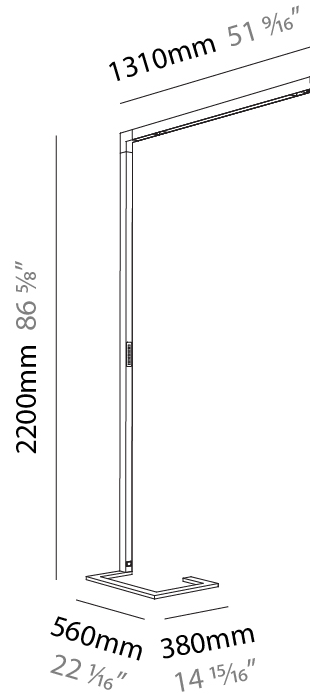

HYPRO-F 90 PORTABLE

A340003-

base number   Color   Finishes   Finishes   Finishes   Finishes   Finishes   Diffuser

1. To build a product code in our configurator select the specify button on the base model # product page
2. To build a manual product code on this datasheet choose from the options listed below in blue font and add the suffix to the base model #

GENERAL

Series: Hypro
Subseries: Hypro-F 90
Brand: Prolicht
Division: Architectural
Mounting Type: Portable
Mounting Location: Floor
Subcategory: Floor

PHYSICAL

Shape: Abstract
Length (mm): 1310
Length (in): 51 ⁹/₁₆"
Width (mm): 380
Width (in): 14 ¹⁵/₁₆"
Height (mm): 2200
Height (in): 86 ⁵/₈"
Light Distribution: Direct / Indirect
Diffuser: PMMA - Micro-prism / Rico
Fixture Finish: [ANA / SSR / BKV / CWI / CRY / HAB / MSR / UFT / ITA / RUA / OGR / FTG / MYG / RWR / LOD / PUS / FRO / FUP / KIA / POP / BLS / SPG / MEY / GOH / GUM / CHC / COM / ABZ / JAG / OBR / MOS / ROR](#)
Fixture Material: Aluminum Die Cast

ELECTRICAL

Lamp Type: LED (Zhaga Standard)
Input Wattage (W): 96
Total Output Wattage (W): 87.3
Driver Included: Yes
Driver Location: Integrated
Input Voltage (V): 120 - 277

LED

Color Temperature (°K): 3000 / 4000
Max. Delivered Lumen (lm): 6861-7119
CRI: >90 CRI

OPTICAL

RATINGS AND CERTIFICATIONS

Certified By: Certified for North American Standards
IP rating: IP20