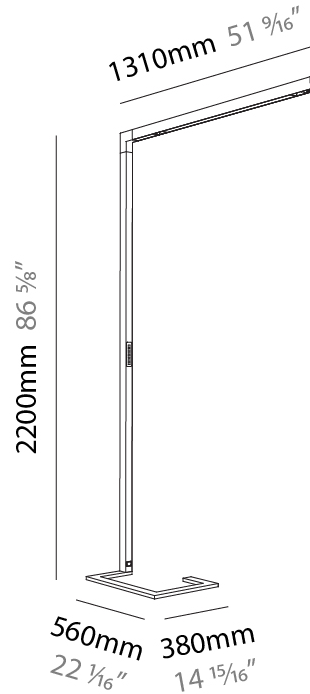

PROJECT
TYPE
SPECIFIER
QUANTITY
DATE

HYPRO-F 90 PORTABLE

A340002-

base number   Color   Finishes   Finishes   Finishes   Finishes   Finishes   Diffuser

Temperature

1. To build a product code in our configurator select the specify button on the base model # product page
2. To build a manual product code on this datasheet choose from the options listed below in blue font and add the suffix to the base model #

GENERAL

Series: Hypro
Subseries: Hypro-F 90
Brand: Prolicht
Division: Architectural
Mounting Type: Portable
Mounting Location: Floor
Subcategory: Floor

PHYSICAL

Shape: Abstract
Length (mm): 1310
Length (in): 51 ⁹/₁₆"
Width (mm): 380
Width (in): 14 ¹⁵/₁₆"
Height (mm): 2200
Height (in): 86 ⁵/₈"
Light Distribution: Direct
Diffuser: PMMA - Micro-prism / Rico
Fixture Finish: ANA / SSR / BKV / CWI / CRY / HAB / MSR / UFT / ITA / RUA / OGR / FTG / MYG / RWR / LOD / PUS / FRO / FUP / KIA / POP / BLS / SPG / MEY / GOH / GUM / CHC / COM / ABZ / JAG / OBR / MOS / ROR
Fixture Material: Aluminum Die Cast

ELECTRICAL

Lamp Type: LED (Zhaga Standard)
Input Wattage (W): 67
Total Output Wattage (W): 60.9
Driver Included: Yes
Driver Location: Integrated
Input Voltage (V): 120 - 277

LED

Color Temperature (°K): 3000 / 4000
Max. Delivered Lumen (lm): 4068 / 4275
CRI: >90 CRI

OPTICAL

RATINGS AND CERTIFICATIONS

Certified By: Certified for North American Standards
IP rating: IP20