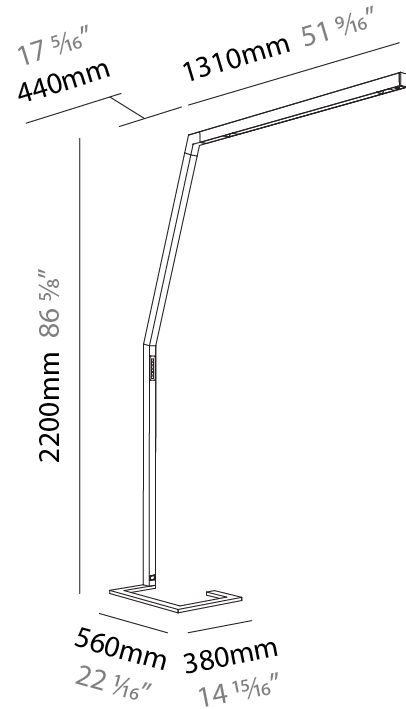

PROJECT
TYPE
SPECIFIER
QUANTITY
DATE

HYPRO-F 160 PORTABLE

A340007-

base number   Color   Finishes   Finishes   Finishes   Finishes   Finishes   Diffuser

Temperature

1. To build a product code in our configurator select the specify button on the base model # product page
2. To build a manual product code on this datasheet choose from the options listed below in blue font and add the suffix to the base model #

GENERAL

Series: Hypro
Subseries: Hypro-F 160
Brand: Prolicht
Division: Architectural
Mounting Type: Portable
Mounting Location: Floor
Subcategory: Floor

PHYSICAL

Shape: Abstract
Length (mm): 1750
Length (in): 68 7/8
Width (mm): 380
Width (in): 14 15/16
Height (mm): 2200
Height (in): 86 5/8
Light Distribution: Direct
Diffuser: PMMA - Micro-prism / Rico
Fixture Finish: ANA / SSR / BKV / CWI / CRY / HAB / MSR / UFT / ITA / RUA / OGR / FTG / MYG / RWR / LOD / PUS / FRO / FUP / KIA / POP / BLS / SPG / MEY / GOH / GUM / CHC / COM / ABZ / JAG / OBR / MOS / ROR
Fixture Material: Aluminum Die Cast

ELECTRICAL

Lamp Type: LED (Zhaga Standard)
Input Wattage (W): 67
Total Output Wattage (W): 60.9
Driver Included: Yes
Driver Location: Integrated
Input Voltage (V): 120 - 277

LED

Color Temperature (°K): 3000 / 4000
Max. Delivered Lumen (lm): 4068 / 4275
CRI: >90 CRI

OPTICAL

RATINGS AND CERTIFICATIONS

Certified By: Certified for North American Standards
IP rating: IP20