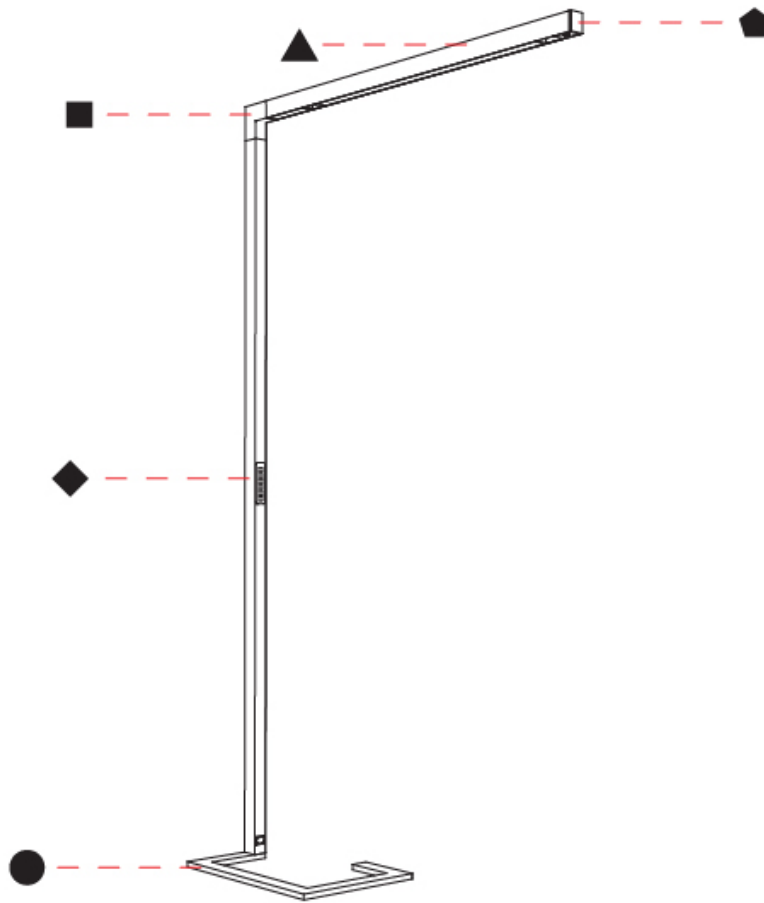

HYPRO-F 90 PORTABLE

A340002-

PROJECT

TYPE

SPECIFIER

QUANTITY

DATE

A