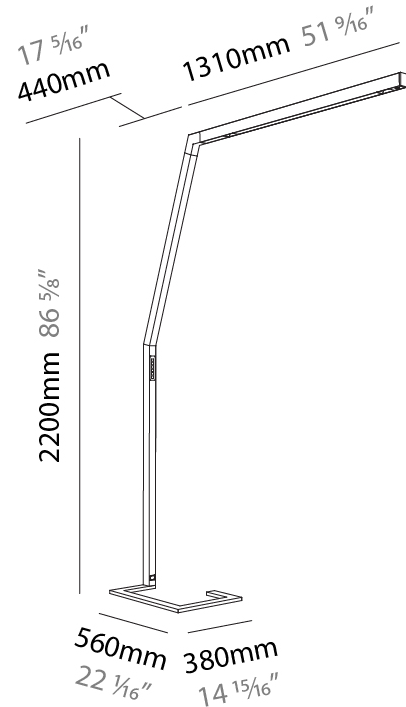

PROJECT
TYPE
SPECIFIER
QUANTITY
DATE

HYPRO-F 160 PORTABLE

A340008-

base number   Color   Finishes   Finishes   Finishes   Finishes   Finishes   Diffuser

Temperature

1. To build a product code in our configurator select the specify button on the base model # product page
2. To build a manual product code on this datasheet choose from the options listed below in blue font and add the suffix to the base model #

GENERAL

Series: Hypro
Subseries: Hypro-F 160
Brand: Prolicht
Division: Architectural
Mounting Type: Portable
Mounting Location: Floor
Subcategory: Floor

PHYSICAL

Shape: Abstract
Length (mm): 1750
Length (in): 68 7/8
Width (mm): 380
Width (in): 14 15/16
Height (mm): 2200
Height (in): 86 5/8
Light Distribution: Direct / Indirect
Diffuser: PMMA - Micro-prism / Rico
Fixture Finish: ANA / SSR / BKV / CWI / CRY / HAB / MSR / UFT / ITA / RUA / OGR / FTG / MYG / RWR / LOD / PUS / FRO / FUP / KIA / POP / BLS / SPG / MEY / GOH / GUM / CHC / COM / ABZ / JAG / OBR / MOS / ROR
Fixture Material: Aluminum Die Cast

ELECTRICAL

Lamp Type: LED (Zhaga Standard)
Input Wattage (W): 96
Total Output Wattage (W): 87.3
Driver Included: Yes
Driver Location: Integrated
Input Voltage (V): 120 - 277

LED

Color Temperature (°K): 3000 / 4000
Max. Delivered Lumen (lm): 6861-7119
CRI: >90 CRI

OPTICAL

RATINGS AND CERTIFICATIONS

Certified By: Certified for North American Standards
IP rating: IP20