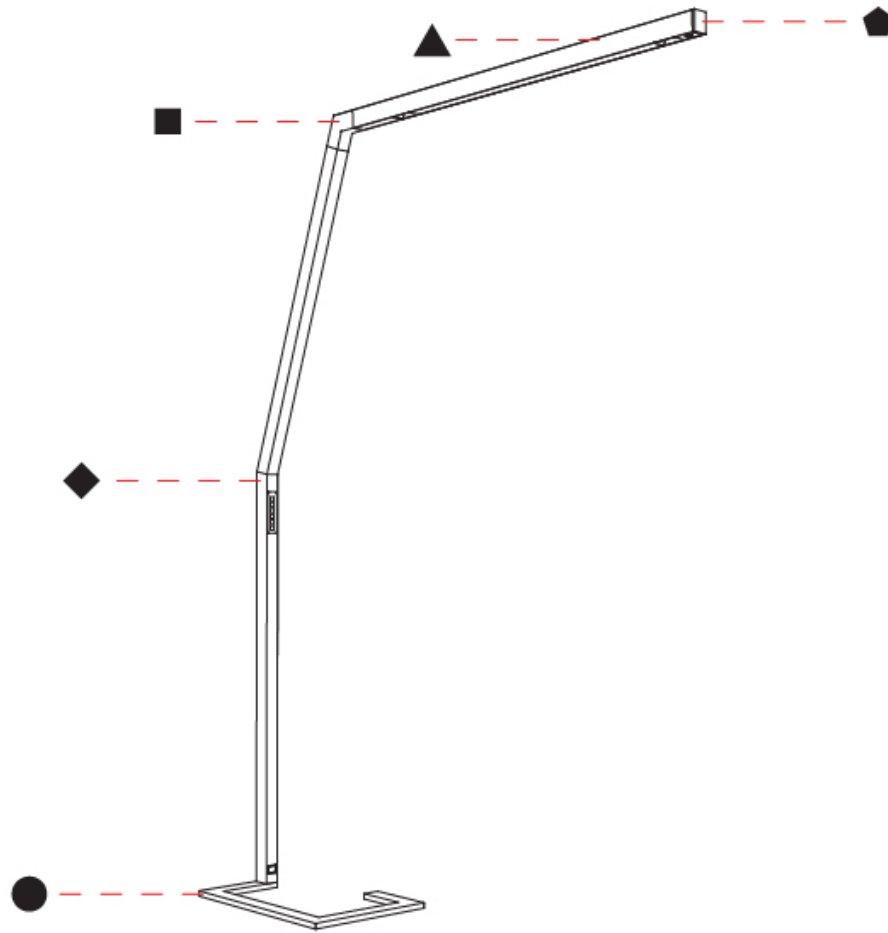

HYPRO-F 160 PORTABLE

A340009-

PROJECT

TYPE

SPECIFIER

QUANTITY

DATE