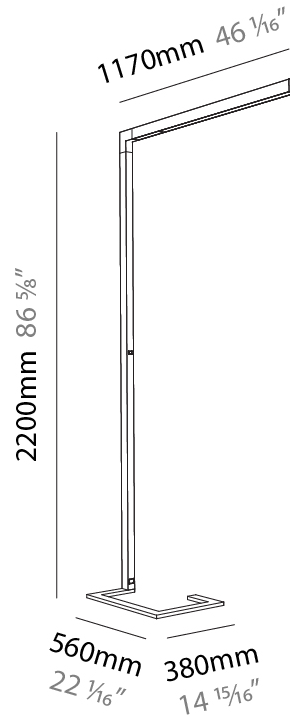

HYPRO-F 90 PORTABLE

A340001-

base number   Color   Finishes   Finishes   Finishes   Finishes   Finishes   Diffuser

PROJECT
TYPE
SPECIFIER
QUANTITY
DATE

1. To build a product code in our configurator select the specify button on the base model # product page
2. To build a manual product code on this datasheet choose from the options listed below in blue font and add the suffix to the base model #

GENERAL

Series: Hypro
Subseries: Hypro-F 90
Brand: Prolicht
Division: Architectural
Mounting Type: Portable
Mounting Location: Floor
Subcategory: Floor

PHYSICAL

Shape: Abstract
Length (mm): 1170
Length (in): 46 1/16
Width (mm): 380
Width (in): 14 15/16
Height (mm): 2200
Height (in): 86 5/8
Light Distribution: Direct / Indirect
Diffuser: PMMA - Micro-prism / Rico
Fixture Finish: ANA / SSR / BKV / CWI / CRY / HAB / MSR / UFT / ITA / RUA / OGR / FTG / MYG / RWR / LOD / PUS / FRO / FUP / KIA / POP / BLS / SPG / MEY / GOH / GUM / CHC / COM / ABZ / JAG / OBR / MOS / ROR
Fixture Material: Aluminum Die Cast

ELECTRICAL

Lamp Type: LED (Zhaga Standard)
Input Wattage (W): 59
Total Output Wattage (W): 53.7
Driver Included: Yes
Driver Location: Integrated
Input Voltage (V): 120 - 277

LED

Color Temperature (°K): 3000 / 4000
Max. Delivered Lumen (lm): 5018 - 5105
CRI: >90 CRI

OPTICAL

RATINGS AND CERTIFICATIONS

Certified By: Certified for North American Standards
IP rating: IP20