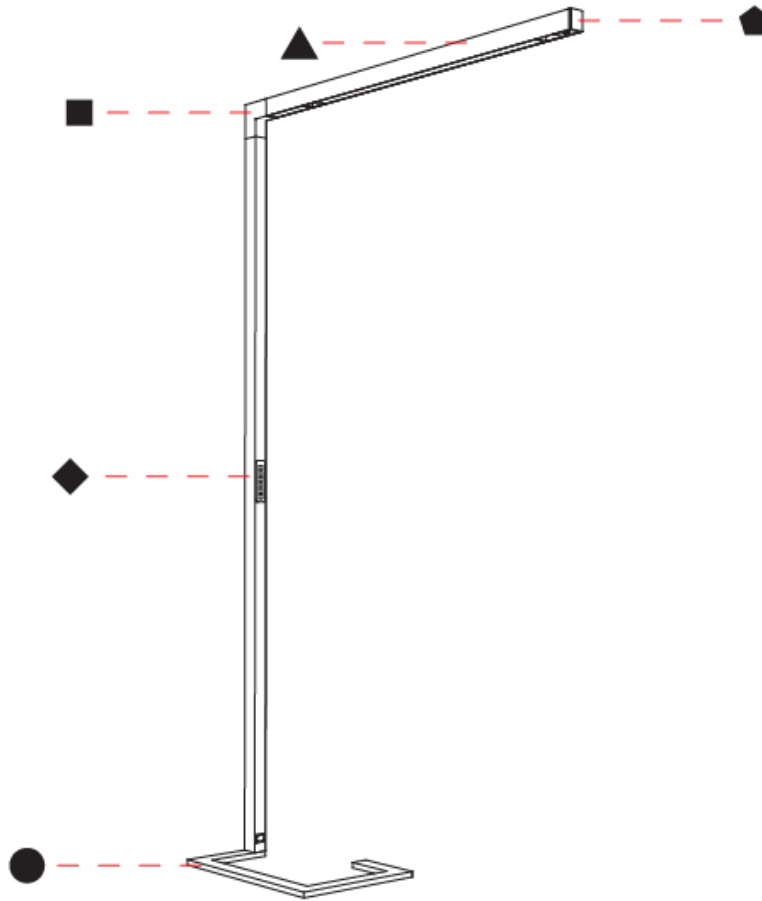

HYPRO-F 90 PORTABLE

A340003-

PROJECT

TYPE

SPECIFIER

QUANTITY

DATE

A