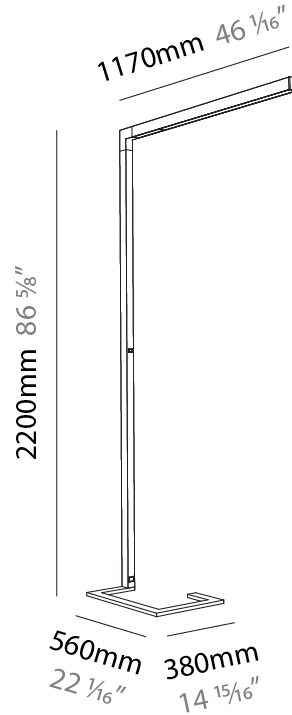

HYPRO-F 90 PORTABLE

A340000-

base number   Color   Finishes   Finishes   Finishes   Finishes   Finishes   Diffuser

PROJECT
TYPE
SPECIFIER
QUANTITY
DATE

1. To build a product code in our configurator select the specify button on the base model # product page
2. To build a manual product code on this datasheet choose from the options listed below in blue font and add the suffix to the base model #

GENERAL

Series: Hypro
Subseries: Hypro-F 90
Brand: Prolicht
Division: Architectural
Mounting Type: Portable
Mounting Location: Floor
Subcategory: Floor

PHYSICAL

Shape: Abstract
Length (mm): 1170
Length (in): 46 1/16
Width (mm): 380
Width (in): 14 15/16
Height (mm): 2200
Height (in): 86 5/8
Light Distribution: Direct
Diffuser: PMMA - Micro-prism / Rico
Fixture Finish: [ANA / SSR / BKV / CWI / CRY / HAB / MSR / UFT / ITA / RUA / OGR / FTG / MYG / RWR / LOD / PUS / FRO / FUP / KIA / POP / BLS / SPG / MEY / GOH / GUM / CHC / COM / ABZ / JAG / OBR / MOS / ROR](#)
Fixture Material: Aluminum Die Cast

ELECTRICAL

Lamp Type: LED (Zhaga Standard)
Input Wattage (W): 30
Total Output Wattage (W): 27.3
Driver Included: Yes
Driver Location: Integrated
Input Voltage (V): 120 - 277
Constant Current (MA): 500mA

LED

Color Temperature (°K): 3000 / 4000
Max. Delivered Lumen (lm): 2210 / 2251
Nominal Lumen (lm): 3240 / 3300
CRI: >90 CRI

OPTICAL

RATINGS AND CERTIFICATIONS

Certified By: Certified for North American Standards
IP rating: IP20