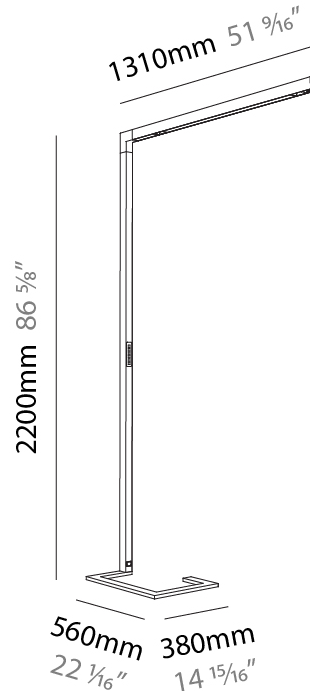

PROJECT
TYPE
SPECIFIER
QUANTITY
DATE

HYPRO-F 90 PORTABLE

A340003-

base number   Color   Finishes   Finishes   Finishes   Finishes   Finishes   Diffuser

Temperature

1. To build a product code in our configurator select the specify button on the base model # product page
2. To build a manual product code on this datasheet choose from the options listed below in blue font and add the suffix to the base model #

GENERAL

Series: Hypro
Subseries: Hypro-F 90
Brand: Prolicht
Division: Architectural
Mounting Type: Portable
Mounting Location: Floor
Subcategory: Floor

PHYSICAL

Shape: Abstract
Length (mm): 1310
Length (in): 51 ⁹/₁₆"
Width (mm): 380
Width (in): 14 ¹⁵/₁₆"
Height (mm): 2200
Height (in): 86 ⁵/₈"
Light Distribution: Direct / Indirect
Diffuser: PMMA - Micro-prism / Rico
Fixture Finish: ANA / SSR / BKV / CWI / CRY / HAB / MSR / UFT / ITA / RUA / OGR / FTG / MYG / RWR / LOD / PUS / FRO / FUP / KIA / POP / BLS / SPG / MEY / GOH / GUM / CHC / COM / ABZ / JAG / OBR / MOS / ROR
Fixture Material: Aluminum Die Cast

ELECTRICAL

Lamp Type: LED (Zhaga Standard)
Input Wattage (W): 96
Total Output Wattage (W): 87.3
Driver Included: Yes
Driver Location: Integrated
Input Voltage (V): 120 - 277

LED

Color Temperature (°K): 3000 / 4000
Max. Delivered Lumen (lm): 6861-7119
CRI: >90 CRI

OPTICAL

RATINGS AND CERTIFICATIONS

Certified By: Certified for North American Standards
IP rating: IP20