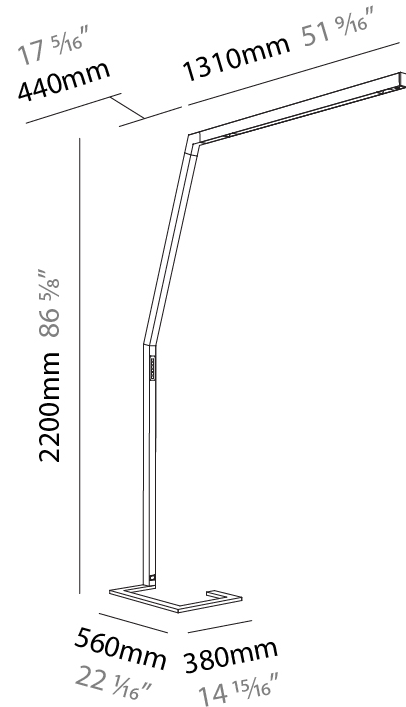

PROJECT
TYPE
SPECIFIER
QUANTITY
DATE

HYPRO-F 160 PORTABLE

A340009-

base number   Color   Finishes   Finishes   Finishes   Finishes   Finishes   Diffuser
Temperature

1. To build a product code in our configurator select the specify button on the base model # product page
2. To build a manual product code on this datasheet choose from the options listed below in blue font and add the suffix to the base model #

GENERAL

Series: Hypro
Subseries: Hypro-F 160
Brand: Prolicht
Division: Architectural
Mounting Type: Portable
Mounting Location: Floor
Subcategory: Floor

PHYSICAL

Shape: Abstract
Length (mm): 1750
Length (in): 68 7/8
Width (mm): 380
Width (in): 14 15/16
Height (mm): 2200
Height (in): 86 5/8
Light Distribution: Direct / Indirect
Diffuser: PMMA - Micro-prism / Rico
Fixture Finish: ANA / SSR / BKV / CWI / CRY / HAB / MSR / UFT / ITA / RUA / OGR / FTG / MYG / RWR / LOD / PUS / FRO / FUP / KIA / POP / BLS / SPG / MEY / GOH / GUM / CHC / COM / ABZ / JAG / OBR / MOS / ROR
Fixture Material: Aluminum Die Cast

ELECTRICAL

Lamp Type: LED (Zhaga Standard)
Input Wattage (W): 96
Total Output Wattage (W): 87.3
Driver Included: Yes
Driver Location: Integrated
Input Voltage (V): 120 - 277

LED

Color Temperature (°K): 3000 / 4000 / TW
Max. Delivered Lumen (lm): 4068-7001
CRI: >90 CRI

OPTICAL

RATINGS AND CERTIFICATIONS

Certified By: Certified for North American Standards
IP rating: IP20