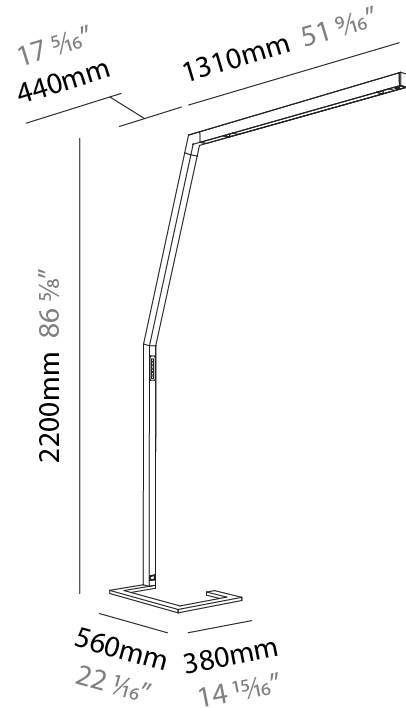

PROJECT	
TYPE	
SPECIFIER	
QUANTITY	
DATE	

HYPRO-F 160 PORTABLE

A340007- : A340007- : L340007-30K-01-01-01-01-02

base number

1. To build a product code in our configurator select the specify button on the base model # product page
2. To build a manual product code on this datasheet choose from the options listed below in blue font and add the suffix to the base model #

GENERAL

Series: Hypro
Subseries: Hypro-F 160
Brand: Prolicht
Division: Architectural
Mounting Type: Portable
Mounting Location: Floor
Subcategory: Floor

PHYSICAL

Shape: Abstract
Length (mm): 1750
Length (in): 68 7/8
Width (mm): 380
Width (in): 14 15/16
Height (mm): 2200
Height (in): 86 5/8
Light Distribution: Direct
Diffuser: PMMA - Micro-prism
Fixture Material: Aluminum Die Cast

ELECTRICAL

Lamp Type: LED (Zhaga Standard)
Input Wattage (W): 67
Total Output Wattage (W): 60.9
Driver Included: Yes
Driver Location: Integrated
Input Voltage (V): 120 - 277

LED

Color Temperature (°K): 3000
Max. Delivered Lumen (lm): 4068
CRI: >90 CRI

OPTICAL

RATINGS AND CERTIFICATIONS

Certified By: Certified for North American Standards
IP rating: IP20