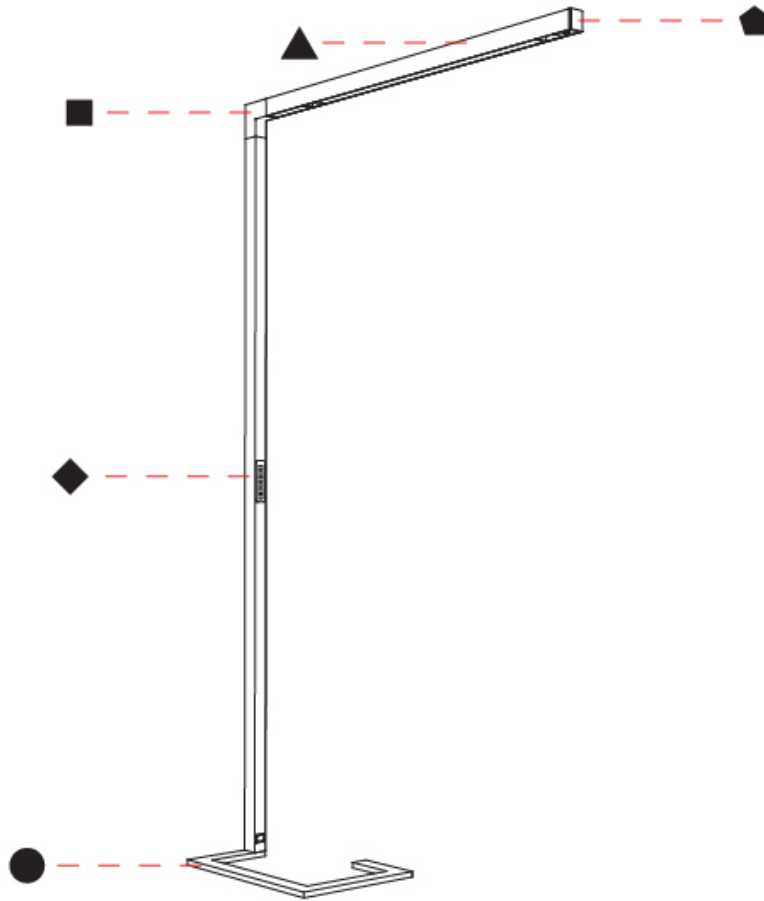

HYPRO-F 90 PORTABLE

A340002-

PROJECT

TYPE

SPECIFIER

QUANTITY

DATE

A