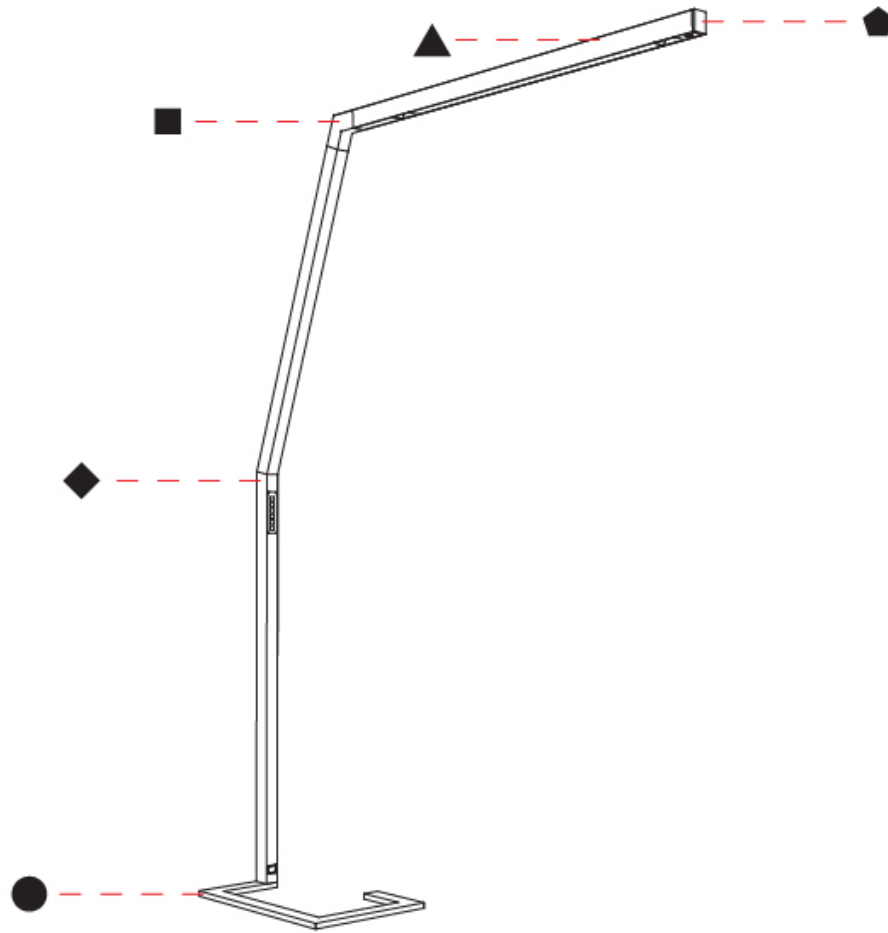

HYPRO-F 160 PORTABLE

A340007-

PROJECT

TYPE

SPECIFIER

QUANTITY

DATE