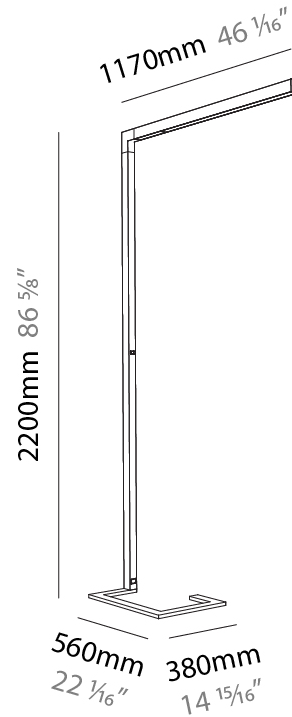

HYPRO-F 90 PORTABLE

A340001-

base number   Color   Finishes   Finishes   Finishes   Finishes   Finishes   Diffuser

PROJECT
TYPE
SPECIFIER
QUANTITY
DATE

1. To build a product code in our configurator select the specify button on the base model # product page
2. To build a manual product code on this datasheet choose from the options listed below in blue font and add the suffix to the base model #

GENERAL

Series: Hypro
Subseries: Hypro-F 90
Brand: Prolicht
Division: Architectural
Mounting Type: Portable
Mounting Location: Floor
Subcategory: Floor

PHYSICAL

Shape: Abstract
Length (mm): 1170
Length (in): 46 1/16
Width (mm): 380
Width (in): 14 15/16
Height (mm): 2200
Height (in): 86 5/8
Light Distribution: Direct / Indirect
Diffuser: PMMA - Micro-prism / Rico
Fixture Finish: ANA / SSR / BKV / CWI / CRY / HAB / MSR / UFT / ITA / RUA / OGR / FTG / MYG / RWR / LOD / PUS / FRO / FUP / KIA / POP / BLS / SPG / MEY / GOH / GUM / CHC / COM / ABZ / JAG / OBR / MOS / ROR
Fixture Material: Aluminum Die Cast

ELECTRICAL

Lamp Type: LED (Zhaga Standard)
Input Wattage (W): 59
Total Output Wattage (W): 53.7
Driver Included: Yes
Driver Location: Integrated
Input Voltage (V): 120 - 277

LED

Color Temperature (°K): 3000 / 4000
Max. Delivered Lumen (lm): 5018 - 5105
CRI: >90 CRI

OPTICAL

RATINGS AND CERTIFICATIONS

Certified By: Certified for North American Standards
IP rating: IP20