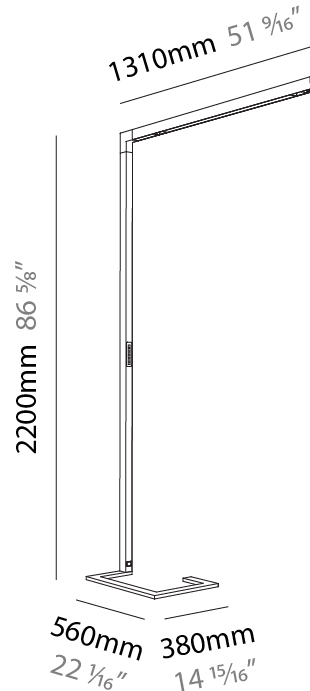

PROJECT
TYPE
SPECIFIER
QUANTITY
DATE

HYPRO-F 90 PORTABLE

A340002-

base number   Color   Finishes   Finishes   Finishes   Finishes   Finishes   Diffuser

Temperature

1. To build a product code in our configurator select the specify button on the base model # product page
2. To build a manual product code on this datasheet choose from the options listed below in blue font and add the suffix to the base model #

GENERAL

Series: Hypro
Subseries: Hypro-F 90
Brand: Prolicht
Division: Architectural
Mounting Type: Portable
Mounting Location: Floor
Subcategory: Floor

PHYSICAL

Shape: Abstract
Length (mm): 1310
Length (in): 51 ⁹/₁₆"
Width (mm): 380
Width (in): 14 ¹⁵/₁₆"
Height (mm): 2200
Height (in): 86 ⁵/₈"
Light Distribution: Direct
Diffuser: PMMA - Micro-prism / Rico
Fixture Finish: ANA / SSR / BKV / CWI / CRY / HAB / MSR / UFT / ITA / RUA / OGR / FTG / MYG / RWR / LOD / PUS / FRO / FUP / KIA / POP / BLS / SPG / MEY / GOH / GUM / CHC / COM / ABZ / JAG / OBR / MOS / ROR
Fixture Material: Aluminum Die Cast

ELECTRICAL

Lamp Type: LED (Zhaga Standard)
Input Wattage (W): 67
Total Output Wattage (W): 60.9
Driver Included: Yes
Driver Location: Integrated
Input Voltage (V): 120 - 277

LED

Color Temperature (°K): 3000 / 4000
Max. Delivered Lumen (lm): 4068 / 4275
CRI: >90 CRI

OPTICAL

RATINGS AND CERTIFICATIONS

Certified By: Certified for North American Standards
IP rating: IP20