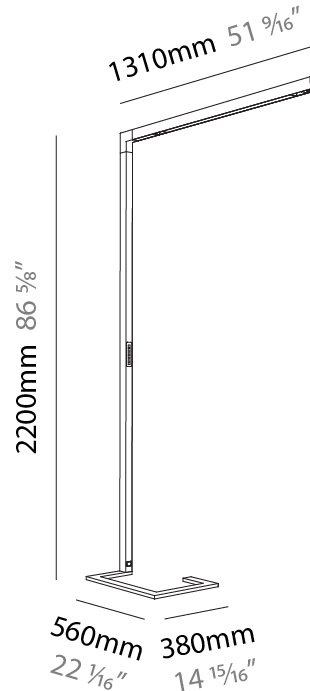

HYPRO-F 90 PORTABLE

A340002-

base number   Color   Finishes   Finishes   Finishes   Finishes   Finishes   Diffuser

1. To build a product code in our configurator select the specify button on the base model # product page
2. To build a manual product code on this datasheet choose from the options listed below in blue font and add the suffix to the base model #

GENERAL

Series: Hypro
Subseries: Hypro-F 90
Brand: Prolicht
Division: Architectural
Mounting Type: Portable
Mounting Location: Floor
Subcategory: Floor

PHYSICAL

Shape: Abstract
Length (mm): 1310
Length (in): 51 ⁹/₁₆"
Width (mm): 380
Width (in): 14 ¹⁵/₁₆"
Height (mm): 2200
Height (in): 86 ⁵/₈"
Light Distribution: Direct
Diffuser: PMMA - Micro-prism / Rico
Fixture Finish: ANA / SSR / BKV / CWI / CRY / HAB / MSR / UFT / ITA / RUA / OGR / FTG / MYG / RWR / LOD / PUS / FRO / FUP / KIA / POP / BLS / SPG / MEY / GOH / GUM / CHC / COM / ABZ / JAG / OBR / MOS / ROR
Fixture Material: Aluminum Die Cast

ELECTRICAL

Lamp Type: LED (Zhaga Standard)
Input Wattage (W): 67
Total Output Wattage (W): 60.9
Driver Included: Yes
Driver Location: Integrated
Input Voltage (V): 120 - 277

LED

Color Temperature (°K): 3000 / 4000
Max. Delivered Lumen (lm): 4068 / 4275
CRI: >90 CRI

OPTICAL

RATINGS AND CERTIFICATIONS

Certified By: Certified for North American Standards
IP rating: IP20