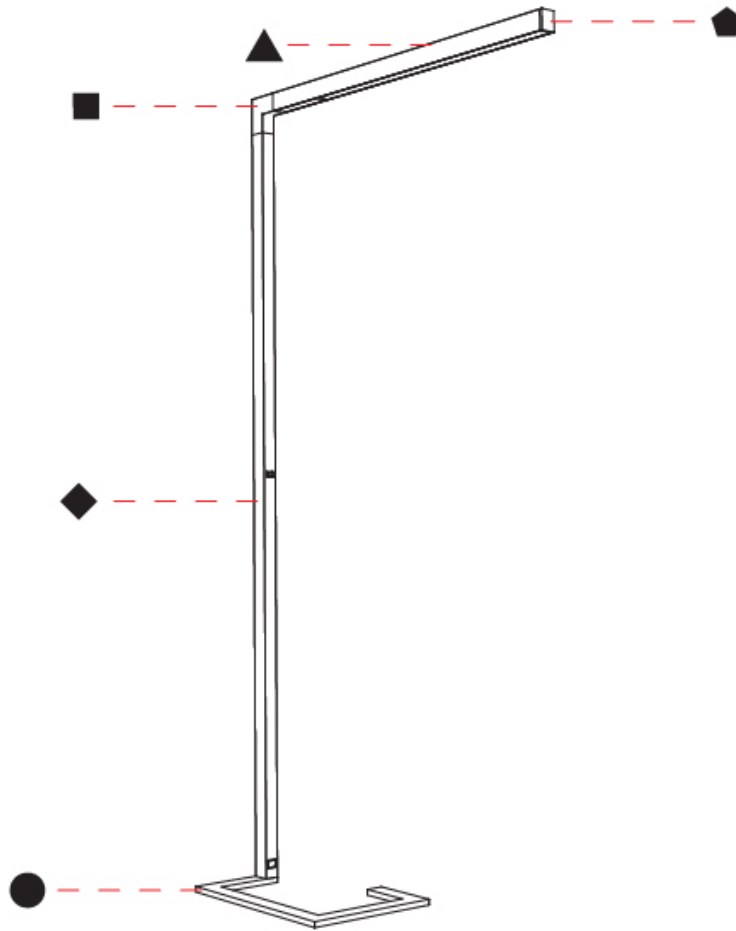

HYPRO-F 90 PORTABLE

A340001-

PROJECT

TYPE

SPECIFIER

QUANTITY

DATE