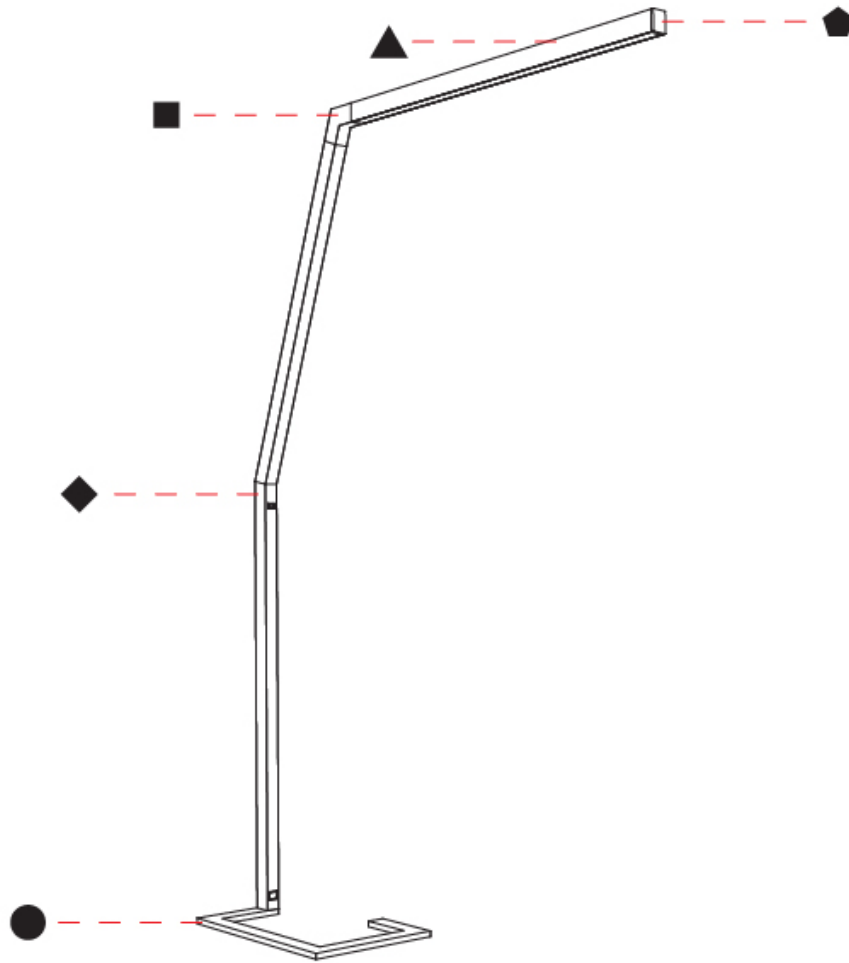

HYPRO-F 160 PORTABLE

A340006-

PROJECT _____

TYPE _____

SPECIFIER _____

QUANTITY _____

DATE _____

A