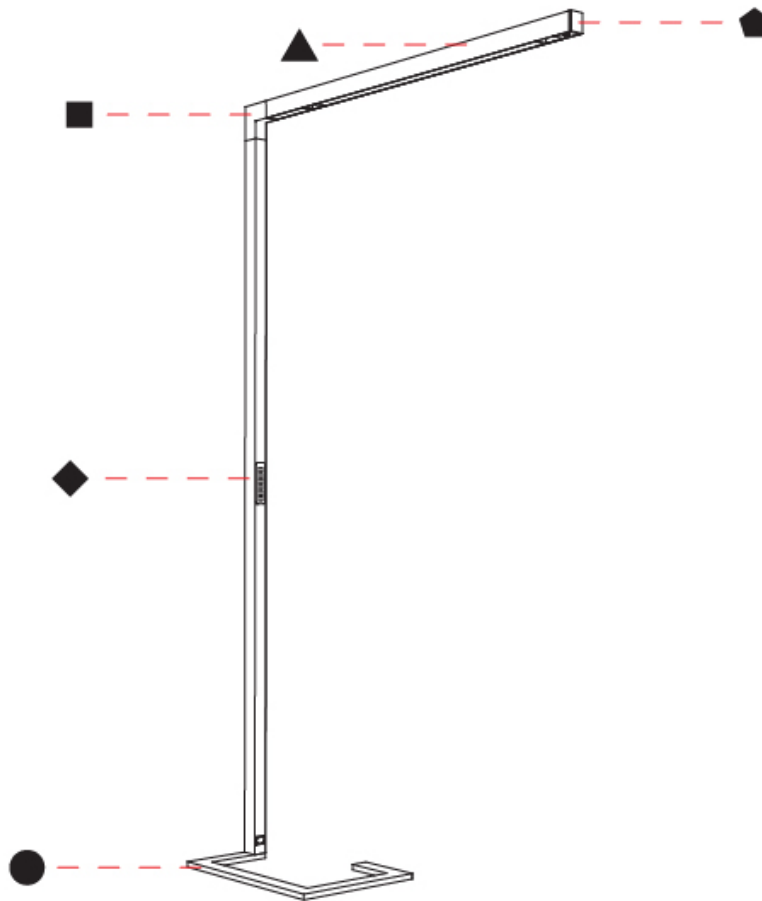

HYPRO-F 90 PORTABLE

A340003-

PROJECT

TYPE

SPECIFIER

QUANTITY

DATE