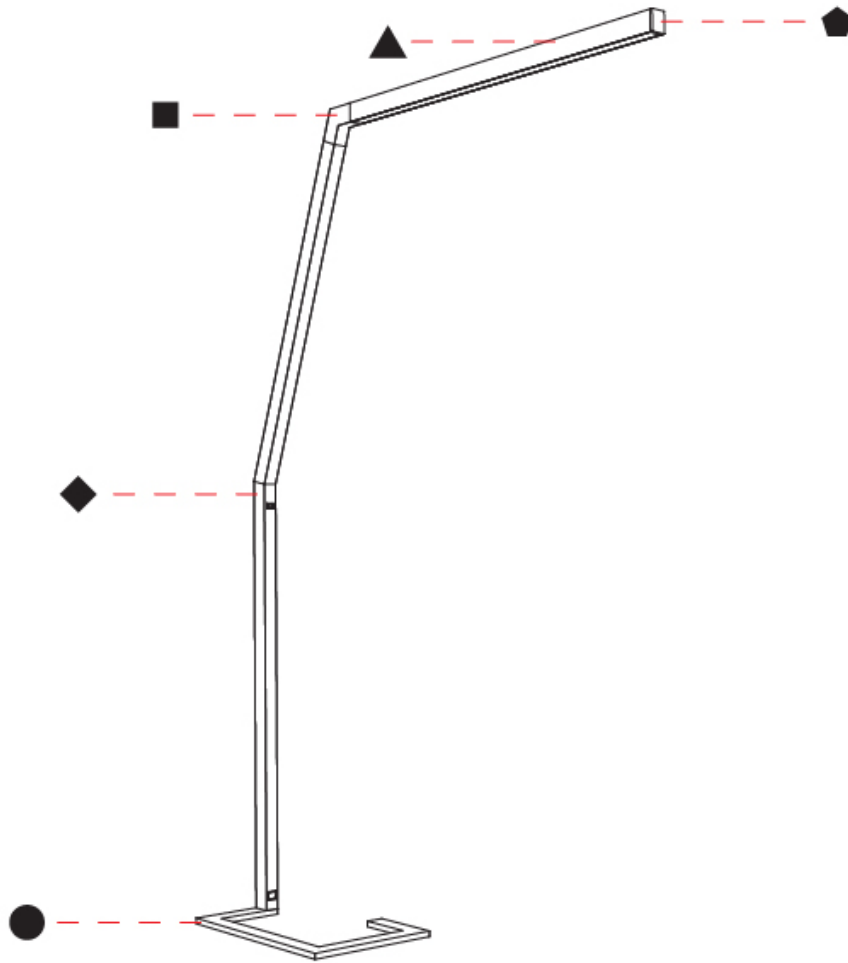

HYPRO-F 160 PORTABLE

A340005-

PROJECT

TYPE

SPECIFIER

QUANTITY

DATE

A