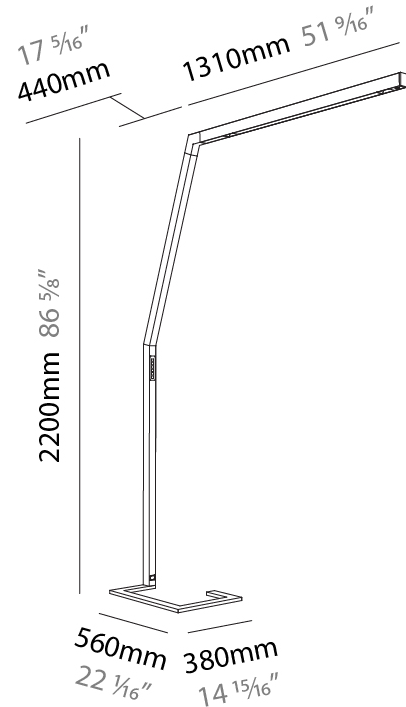

HYPRO-F 160 PORTABLE

A340008-

base number   Color   Finishes   Finishes   Finishes   Finishes   Finishes   Diffuser

1. To build a product code in our configurator select the specify button on the base model # product page
2. To build a manual product code on this datasheet choose from the options listed below in blue font and add the suffix to the base model #

GENERAL

Series: Hypro
Subseries: Hypro-F 160
Brand: Prolicht
Division: Architectural
Mounting Type: Portable
Mounting Location: Floor
Subcategory: Floor

PHYSICAL

Shape: Abstract
Length (mm): 1750
Length (in): 68 ⁷/₈
Width (mm): 380
Width (in): 14 ¹⁵/₁₆
Height (mm): 2200
Height (in): 86 ⁵/₈
Light Distribution: Direct / Indirect
Diffuser: PMMA - Micro-prism / Rico
Fixture Finish: ANA / SSR / BKV / CWI / CRY / HAB / MSR / UFT / ITA / RUA / OGR / FTG / MYG / RWR / LOD / PUS / FRO / FUP / KIA / POP / BLS / SPG / MEY / GOH / GUM / CHC / COM / ABZ / JAG / OBR / MOS / ROR
Fixture Material: Aluminum Die Cast

ELECTRICAL

Lamp Type: LED (Zhaga Standard)
Input Wattage (W): 96
Total Output Wattage (W): 87.3
Driver Included: Yes
Driver Location: Integrated
Input Voltage (V): 120 - 277

LED

Color Temperature (°K): 3000 / 4000
Max. Delivered Lumen (lm): 6861-7119
CRI: >90 CRI

OPTICAL

RATINGS AND CERTIFICATIONS

Certified By: Certified for North American Standards
IP rating: IP20