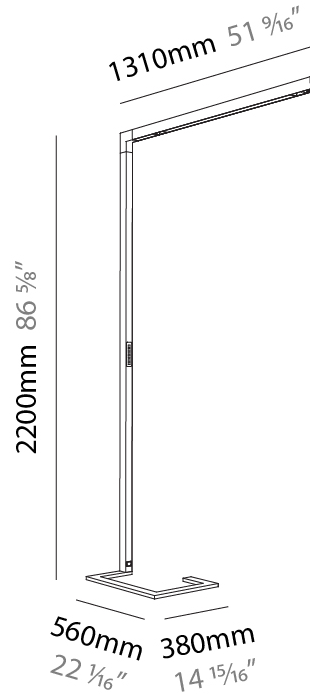

HYPRO-F 90 PORTABLE

A340004-

base number   Color   Finishes   Finishes   Finishes   Finishes   Finishes   Diffuser

1. To build a product code in our configurator select the specify button on the base model # product page
2. To build a manual product code on this datasheet choose from the options listed below in blue font and add the suffix to the base model #

GENERAL

Series: Hypro
Subseries: Hypro-F 90
Brand: Prolicht
Division: Architectural
Mounting Type: Portable
Mounting Location: Floor
Subcategory: Floor

PHYSICAL

Shape: Abstract
Length (mm): 1310
Length (in): 51 ⁹/₁₆"
Width (mm): 380
Width (in): 14 ¹⁵/₁₆"
Height (mm): 2200
Height (in): 86 ⁵/₈"
Light Distribution: Direct / Indirect
Diffuser: PMMA - Micro-prism / Rico
Fixture Finish: ANA / SSR / BKV / CWI / CRY / HAB / MSR / UFT / ITA / RUA / OGR / FTG / MYG / RWR / LOD / PUS / FRO / FUP / KIA / POP / BLS / SPG / MEY / GOH / GUM / CHC / COM / ABZ / JAG / OBR / MOS / ROR
Fixture Material: Aluminum Die Cast

ELECTRICAL

Lamp Type: LED (Zhaga Standard)
Input Wattage (W): 96
Total Output Wattage (W): 87.3
Driver Included: Yes
Driver Location: Integrated
Input Voltage (V): 120 - 277

LED

Color Temperature (°K): 3000 / 4000 / TW
Max. Delivered Lumen (lm): 4068-7001
CRI: >90 CRI

OPTICAL

RATINGS AND CERTIFICATIONS

Certified By: Certified for North American Standards
IP rating: IP20