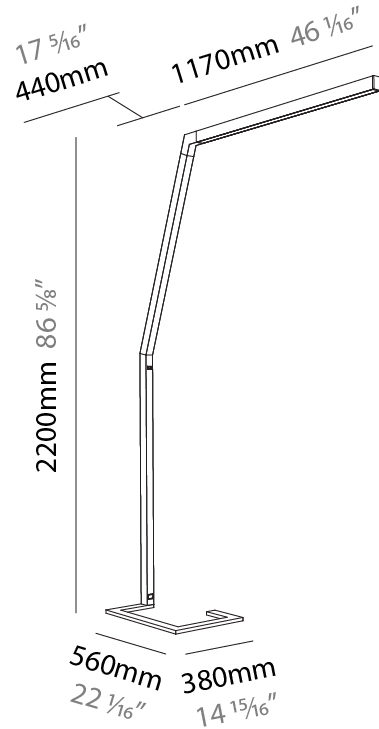

PROJECT
TYPE
SPECIFIER
QUANTITY
DATE

HYPRO-F 160 PORTABLE

A340005-

base number   Color   Finishes   Finishes   Finishes   Finishes   Finishes   Diffuser
Temperature

1. To build a product code in our configurator select the specify button on the base model # product page
2. To build a manual product code on this datasheet choose from the options listed below in blue font and add the suffix to the base model #

GENERAL

Series: Hypro
Subseries: Hypro-F 160
Brand: Prolicht
Division: Architectural
Mounting Type: Portable
Mounting Location: Floor
Subcategory: Floor

PHYSICAL

Shape: Abstract
Length (mm): 1610
Length (in): 63 ³/₈
Width (mm): 380
Width (in): 14 ¹⁵/₁₆
Height (mm): 2200
Height (in): 86 ⁵/₈
Light Distribution: Direct
Diffuser: PMMA - Micro-prism / Rico
Fixture Finish: ANA / SSR / BKV / CWI / CRY / HAB / MSR / UFT / ITA / RUA / OGR / FTG / MYG / RWR / LOD / PUS / FRO / FUP / KIA / POP / BLS / SPG / MEY / GOH / GUM / CHC / COM / ABZ / JAG / OBR / MOS / ROR
Fixture Material: Aluminum Die Cast

ELECTRICAL

Lamp Type: LED (Zhaga Standard)
Input Wattage (W): 30
Total Output Wattage (W): 27.3
Driver Included: Yes
Driver Location: Integrated
Input Voltage (V): 120 - 277
Constant Current (MA): 500mA

LED

Color Temperature (°K): 3000 / 4000
Max. Delivered Lumen (lm): 2210 / 2251
CRI: >90 CRI

OPTICAL

RATINGS AND CERTIFICATIONS

Certified By: Certified for North American Standards
IP rating: IP20