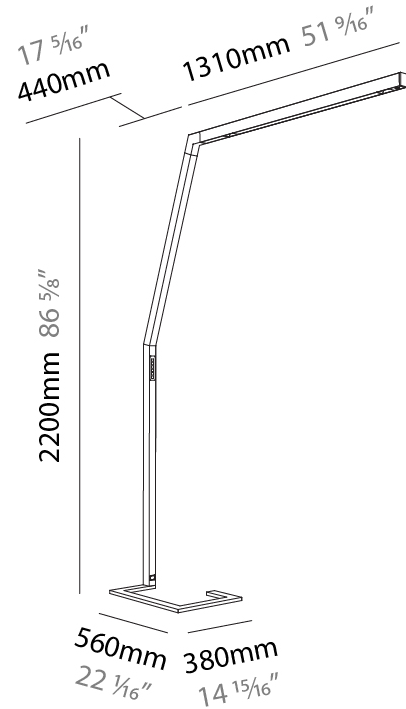

PROJECT
TYPE
SPECIFIER
QUANTITY
DATE

HYPRO-F 160 PORTABLE

A340009-

base number   Color   Finishes   Finishes   Finishes   Finishes   Finishes   Diffuser
Temperature

1. To build a product code in our configurator select the specify button on the base model # product page
2. To build a manual product code on this datasheet choose from the options listed below in blue font and add the suffix to the base model #

GENERAL

Series: Hypro
Subseries: Hypro-F 160
Brand: Prolicht
Division: Architectural
Mounting Type: Portable
Mounting Location: Floor
Subcategory: Floor

PHYSICAL

Shape: Abstract
Length (mm): 1750
Length (in): 68 7/8
Width (mm): 380
Width (in): 14 15/16
Height (mm): 2200
Height (in): 86 5/8
Light Distribution: Direct / Indirect
Diffuser: PMMA - Micro-prism / Rico
Fixture Finish: ANA / SSR / BKV / CWI / CRY / HAB / MSR / UFT / ITA / RUA / OGR / FTG / MYG / RWR / LOD / PUS / FRO / FUP / KIA / POP / BLS / SPG / MEY / GOH / GUM / CHC / COM / ABZ / JAG / OBR / MOS / ROR
Fixture Material: Aluminum Die Cast

ELECTRICAL

Lamp Type: LED (Zhaga Standard)
Input Wattage (W): 96
Total Output Wattage (W): 87.3
Driver Included: Yes
Driver Location: Integrated
Input Voltage (V): 120 - 277

LED

Color Temperature (°K): 3000 / 4000 / TW
Max. Delivered Lumen (lm): 4068-7001
CRI: >90 CRI

OPTICAL

RATINGS AND CERTIFICATIONS

Certified By: Certified for North American Standards
IP rating: IP20