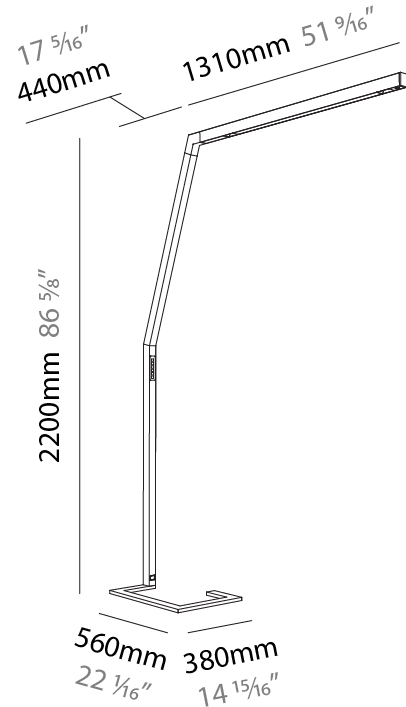

PROJECT
TYPE
SPECIFIER
QUANTITY
DATE

HYPRO-F 160 PORTABLE

A340007-

base number   Color   Finishes   Finishes   Finishes   Finishes   Finishes   Diffuser

Temperature

1. To build a product code in our configurator select the specify button on the base model # product page
2. To build a manual product code on this datasheet choose from the options listed below in blue font and add the suffix to the base model #

GENERAL

Series: Hypro
Subseries: Hypro-F 160
Brand: Prolicht
Division: Architectural
Mounting Type: Portable
Mounting Location: Floor
Subcategory: Floor

PHYSICAL

Shape: Abstract
Length (mm): 1750
Length (in): 68 ⁷/₈
Width (mm): 380
Width (in): 14 ¹⁵/₁₆
Height (mm): 2200
Height (in): 86 ⁵/₈
Light Distribution: Direct
Diffuser: PMMA - Micro-prism / Rico
Fixture Finish: ANA / SSR / BKV / CWI / CRY / HAB / MSR / UFT / ITA / RUA / OGR / FTG / MYG / RWR / LOD / PUS / FRO / FUP / KIA / POP / BLS / SPG / MEY / GOH / GUM / CHC / COM / ABZ / JAG / OBR / MOS / ROR
Fixture Material: Aluminum Die Cast

ELECTRICAL

Lamp Type: LED (Zhaga Standard)
Input Wattage (W): 67
Total Output Wattage (W): 60.9
Driver Included: Yes
Driver Location: Integrated
Input Voltage (V): 120 - 277

LED

Color Temperature (°K): 3000 / 4000
Max. Delivered Lumen (lm): 4068 / 4275
CRI: >90 CRI

OPTICAL

RATINGS AND CERTIFICATIONS

Certified By: Certified for North American Standards
IP rating: IP20