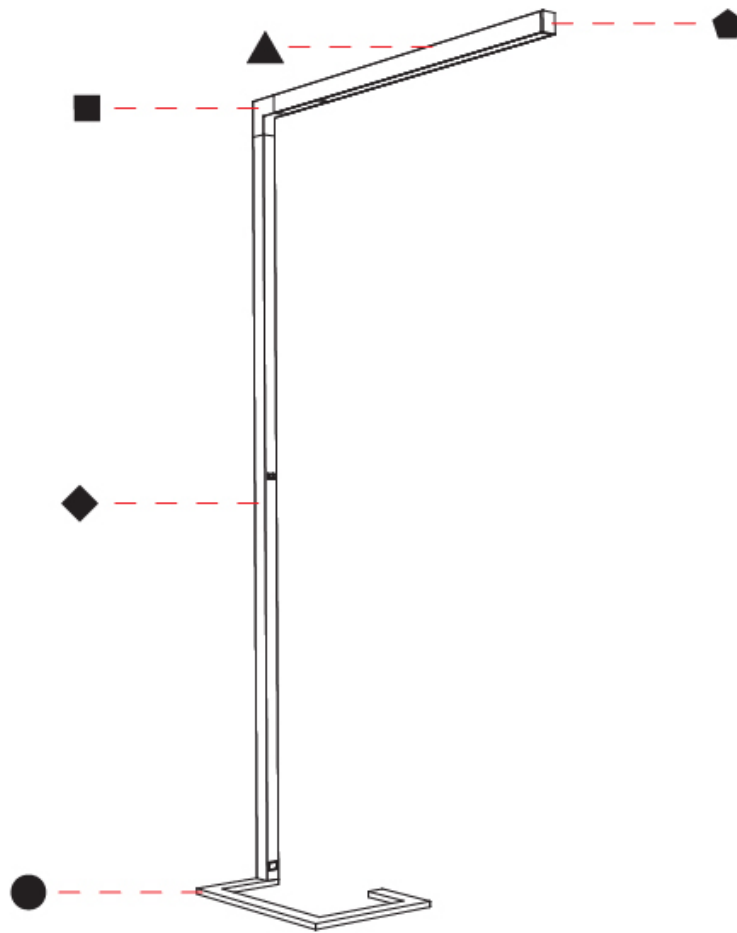

HYPRO-F 90 PORTABLE

A340000-

PROJECT

TYPE

SPECIFIER

QUANTITY

DATE

A