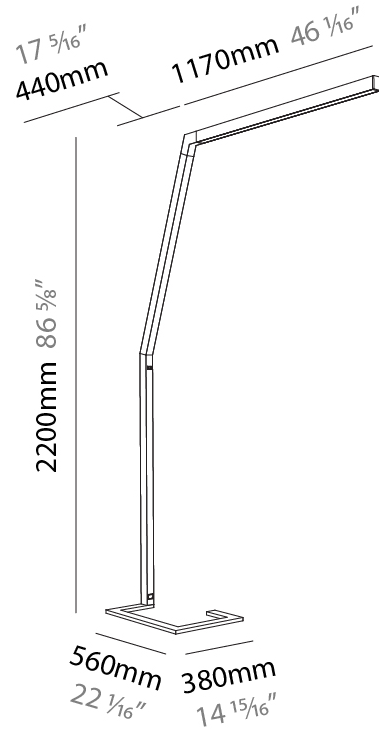

PROJECT
TYPE
SPECIFIER
QUANTITY
DATE

HYPRO-F 160 PORTABLE

A340006-

base number   Color   Finishes   Finishes   Finishes   Finishes   Finishes   Diffuser

Temperature

1. To build a product code in our configurator select the specify button on the base model # product page
2. To build a manual product code on this datasheet choose from the options listed below in blue font and add the suffix to the base model #

GENERAL

Series: Hypro
Subseries: Hypro-F 160
Brand: Prolicht
Division: Architectural
Mounting Type: Portable
Mounting Location: Floor
Subcategory: Floor

PHYSICAL

Shape: Abstract
Length (mm): 1610
Length (in): 63 ³/₈
Width (mm): 380
Width (in): 14 ¹⁵/₁₆
Height (mm): 2200
Height (in): 86 ⁵/₈
Light Distribution: Direct / Indirect
Diffuser: PMMA - Micro-prism / Rico
Fixture Finish: ANA / SSR / BKV / CWI / CRY / HAB / MSR / UFT / ITA / RUA / OGR / FTG / MYG / RWR / LOD / PUS / FRO / FUP / KIA / POP / BLS / SPG / MEY / GOH / GUM / CHC / COM / ABZ / JAG / OBR / MOS / ROR
Fixture Material: Aluminum Die Cast

ELECTRICAL

Lamp Type: LED (Zhaga Standard)
Input Wattage (W): 59
Total Output Wattage (W): 53.7
Driver Included: Yes
Driver Location: Integrated
Input Voltage (V): 120 - 277

LED

Color Temperature (°K): 3000 / 4000
Max. Delivered Lumen (lm): 5018 - 5105
CRI: >90 CRI

OPTICAL

RATINGS AND CERTIFICATIONS

Certified By: Certified for North American Standards
IP rating: IP20