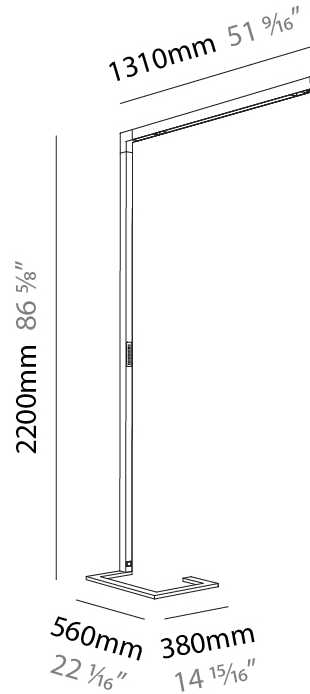

PROJECT
TYPE
SPECIFIER
QUANTITY
DATE

HYPRO-F 90 PORTABLE

A340003-

base number   Color   Finishes   Finishes   Finishes   Finishes   Finishes   Diffuser

Temperature

1. To build a product code in our configurator select the specify button on the base model # product page
2. To build a manual product code on this datasheet choose from the options listed below in blue font and add the suffix to the base model #

GENERAL

Series: Hypro
Subseries: Hypro-F 90
Brand: Prolicht
Division: Architectural
Mounting Type: Portable
Mounting Location: Floor
Subcategory: Floor

PHYSICAL

Shape: Abstract
Length (mm): 1310
Length (in): 51 ⁹/₁₆"
Width (mm): 380
Width (in): 14 ¹⁵/₁₆"
Height (mm): 2200
Height (in): 86 ⁵/₈"
Light Distribution: Direct / Indirect
Diffuser: PMMA - Micro-prism / Rico
Fixture Finish: ANA / SSR / BKV / CWI / CRY / HAB / MSR / UFT / ITA / RUA / OGR / FTG / MYG / RWR / LOD / PUS / FRO / FUP / KIA / POP / BLS / SPG / MEY / GOH / GUM / CHC / COM / ABZ / JAG / OBR / MOS / ROR
Fixture Material: Aluminum Die Cast

ELECTRICAL

Lamp Type: LED (Zhaga Standard)
Input Wattage (W): 96
Total Output Wattage (W): 87.3
Driver Included: Yes
Driver Location: Integrated
Input Voltage (V): 120 - 277

LED

Color Temperature (°K): 3000 / 4000
Max. Delivered Lumen (lm): 6861-7119
CRI: >90 CRI

OPTICAL

RATINGS AND CERTIFICATIONS

Certified By: Certified for North American Standards
IP rating: IP20