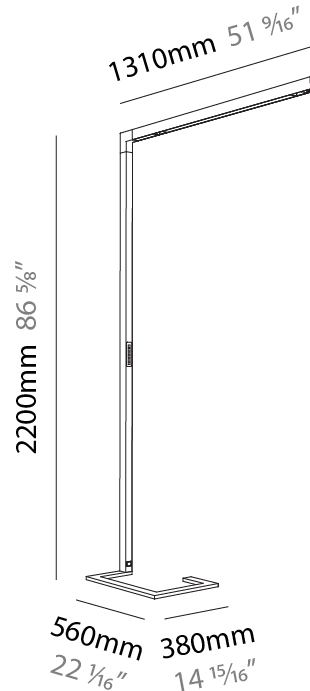

PROJECT
TYPE
SPECIFIER
QUANTITY
DATE

HYPRO-F 90 PORTABLE

A340003-

base number	Color	Finishes	Finishes	Finishes	Finishes	Finishes	Diffuser
	Temperature						

1. To build a product code in our configurator select the specify button on the base model # product page
2. To build a manual product code on this datasheet choose from the options listed below in blue font and add the suffix to the base model #

GENERAL

Series: Hypro
Subseries: Hypro-F 90
Brand: Prolicht
Division: Architectural
Mounting Type: Portable
Mounting Location: Floor
Subcategory: Floor

PHYSICAL

Shape: Abstract
Length (mm): 1310
Length (in): 51 ⁹/₁₆
Width (mm): 380
Width (in): 14 ¹⁵/₁₆
Height (mm): 2200
Height (in): 86 ⁵/₈
Light Distribution: Direct / Indirect
Diffuser: PMMA - Micro-prism / Rico
Fixture Finish: ANA / SSR / BKV / CWI / CRY / HAB / MSR / UFT / ITA / RUA / OGR / FTG / MYG / RWR / LOD / PUS / FRO / FUP / KIA / POP / BLS / SPG / MEY / GOH / GUM / CHC / COM / ABZ / JAG / OBR / MOS / ROR
Fixture Material: Aluminum Die Cast

ELECTRICAL

Lamp Type: LED (Zhaga Standard)
Input Wattage (W): 96
Total Output Wattage (W): 87.3
Driver Included: Yes
Driver Location: Integrated
Input Voltage (V): 120 - 277

LED

Color Temperature (°K): 3000 / 4000
Max. Delivered Lumen (lm): 6861-7119
CRI: >90 CRI

OPTICAL

RATINGS AND CERTIFICATIONS

Certified By: Certified for North American Standards
IP rating: IP20