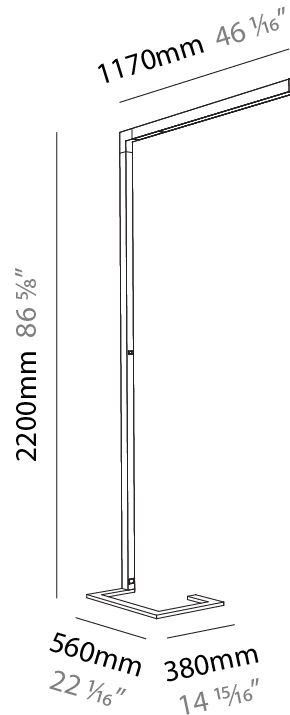

HYPRO-F 90 PORTABLE

A340000-

base number   Color   Finishes   Finishes   Finishes   Finishes   Finishes   Diffuser

PROJECT
TYPE
SPECIFIER
QUANTITY
DATE

1. To build a product code in our configurator select the specify button on the base model # product page
2. To build a manual product code on this datasheet choose from the options listed below in blue font and add the suffix to the base model #

GENERAL

Series: Hypro
Subseries: Hypro-F 90
Brand: Prolicht
Division: Architectural
Mounting Type: Portable
Mounting Location: Floor
Subcategory: Floor

PHYSICAL

Shape: Abstract
Length (mm): 1170
Length (in): 46 1/16
Width (mm): 380
Width (in): 14 15/16
Height (mm): 2200
Height (in): 86 5/8
Light Distribution: Direct
Diffuser: PMMA - Micro-prism / Rico
Fixture Finish: [ANA / SSR / BKV / CWI / CRY / HAB / MSR / UFT / ITA / RUA / OGR / FTG / MYG / RWR / LOD / PUS / FRO / FUP / KIA / POP / BLS / SPG / MEY / GOH / GUM / CHC / COM / ABZ / JAG / OBR / MOS / ROR](#)
Fixture Material: Aluminum Die Cast

ELECTRICAL

Lamp Type: LED (Zhaga Standard)
Input Wattage (W): 30
Total Output Wattage (W): 27.3
Driver Included: Yes
Driver Location: Integrated
Input Voltage (V): 120 - 277
Constant Current (MA): 500mA

LED

Color Temperature (°K): [3000 / 4000](#)
Max. Delivered Lumen (lm): 2210 / 2251
Nominal Lumen (lm): 3240 / 3300
CRI: >90 CRI

OPTICAL

RATINGS AND CERTIFICATIONS

Certified By: Certified for North American Standards
IP rating: IP20