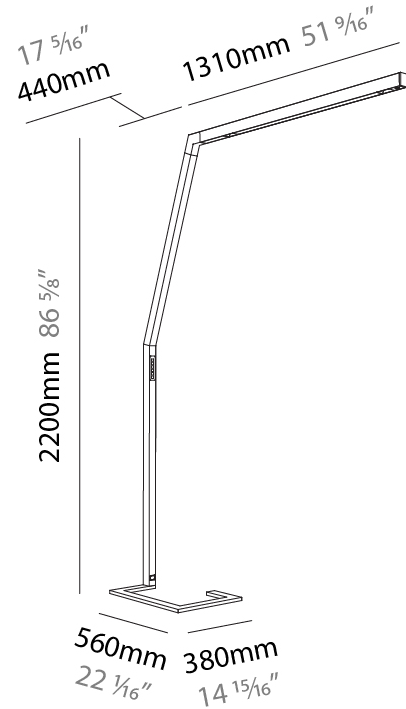

HYPRO-F 160 PORTABLE

A340007-

base number   Color   Finishes   Finishes   Finishes   Finishes   Finishes   Diffuser

1. To build a product code in our configurator select the specify button on the base model # product page
2. To build a manual product code on this datasheet choose from the options listed below in blue font and add the suffix to the base model #

GENERAL

Series: Hypro
Subseries: Hypro-F 160
Brand: Prolicht
Division: Architectural
Mounting Type: Portable
Mounting Location: Floor
Subcategory: Floor

PHYSICAL

Shape: Abstract
Length (mm): 1750
Length (in): 68 ⁷/₈
Width (mm): 380
Width (in): 14 ¹⁵/₁₆
Height (mm): 2200
Height (in): 86 ⁵/₈
Light Distribution: Direct
Diffuser: PMMA - Micro-prism / Rico
Fixture Finish: [ANA / SSR / BKV / CWI / CRY / HAB / MSR / UFT / ITA / RUA / OGR / FTG / MYG / RWR / LOD / PUS / FRO / FUP / KIA / POP / BLS / SPG / MEY / GOH / GUM / CHC / COM / ABZ / JAG / OBR / MOS / ROR](#)
Fixture Material: Aluminum Die Cast

ELECTRICAL

Lamp Type: LED (Zhaga Standard)
Input Wattage (W): 67
Total Output Wattage (W): 60.9
Driver Included: Yes
Driver Location: Integrated
Input Voltage (V): 120 - 277

LED

Color Temperature (°K): 3000 / 4000
Max. Delivered Lumen (lm): 4068 / 4275
CRI: >90 CRI

OPTICAL

RATINGS AND CERTIFICATIONS

Certified By: Certified for North American Standards
IP rating: IP20