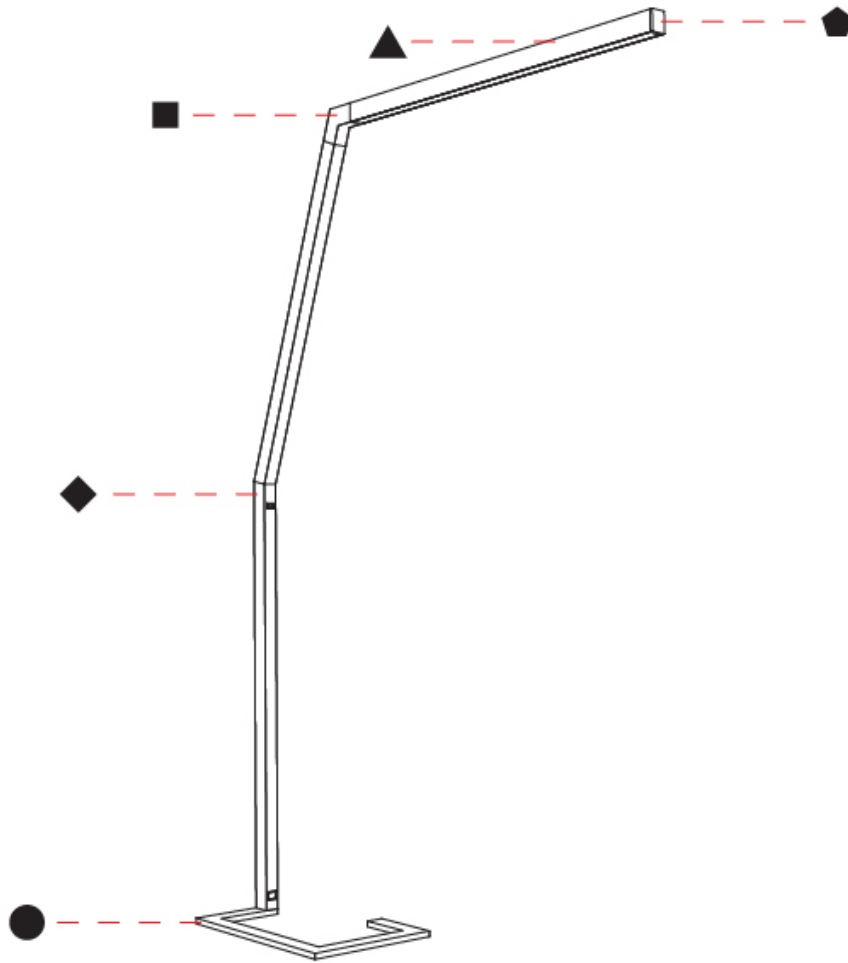

HYPRO-F 160 PORTABLE

A340005-

PROJECT _____

TYPE _____

SPECIFIER _____

QUANTITY _____

DATE _____

A