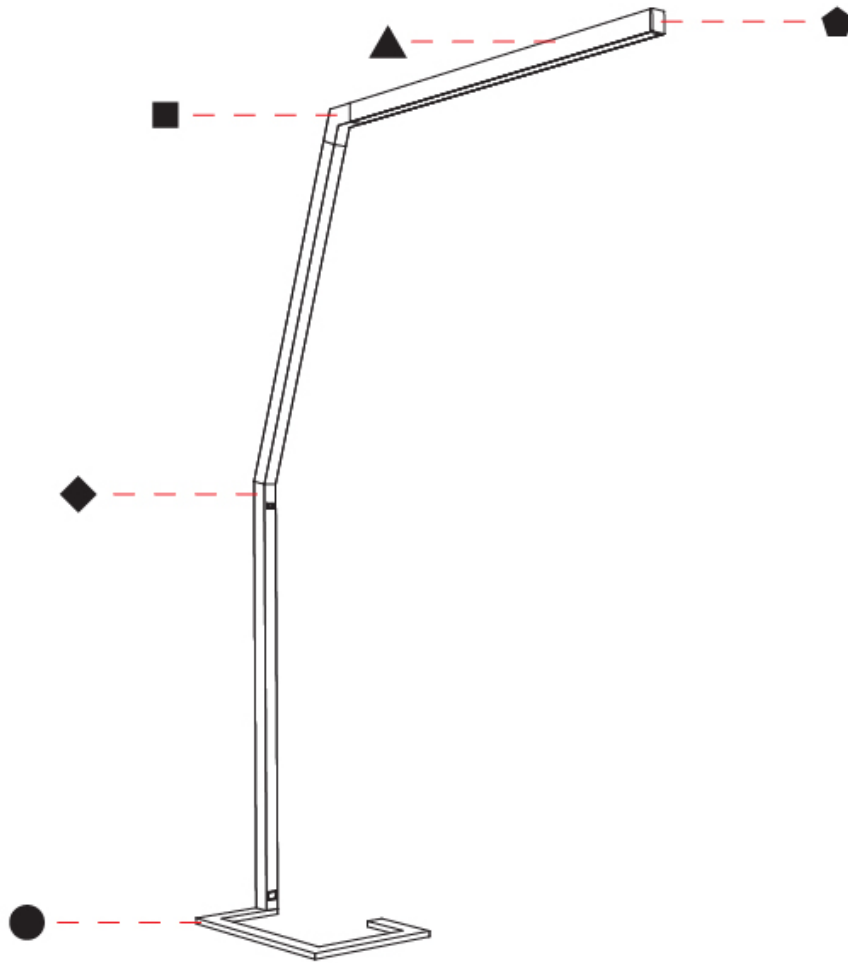

HYPRO-F 160 PORTABLE

A340006-

PROJECT _____

TYPE _____

SPECIFIER _____

QUANTITY _____

DATE _____

A