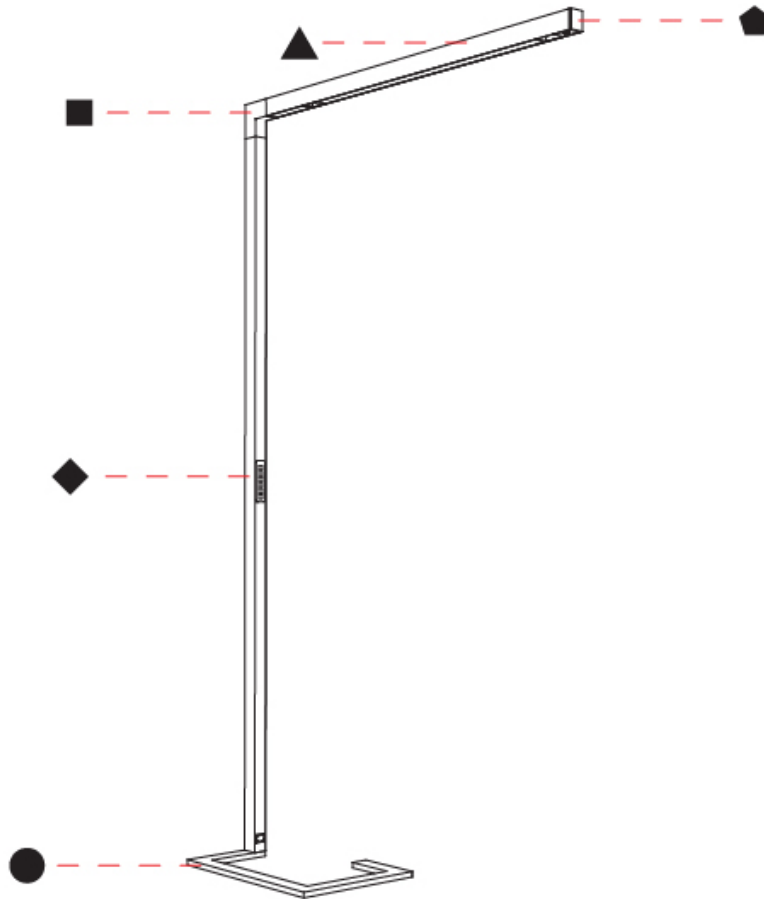

HYPRO-F 90 PORTABLE

A340002-

PROJECT

TYPE

SPECIFIER

QUANTITY

DATE

A