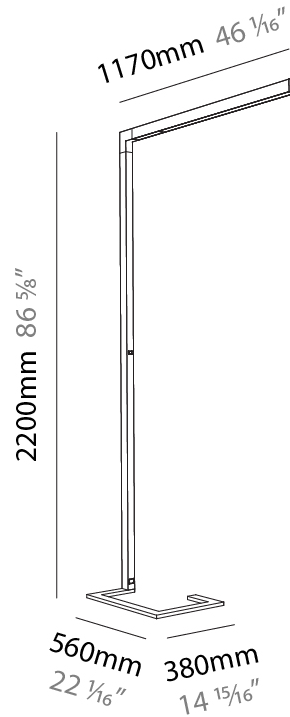

HYPRO-F 90 PORTABLE

A340000-

base number   Color   Finishes   Finishes   Finishes   Finishes   Finishes   Diffuser

PROJECT
TYPE
SPECIFIER
QUANTITY
DATE

1. To build a product code in our configurator select the specify button on the base model # product page
2. To build a manual product code on this datasheet choose from the options listed below in blue font and add the suffix to the base model #

GENERAL

Series: Hypro
Subseries: Hypro-F 90
Brand: Prolicht
Division: Architectural
Mounting Type: Portable
Mounting Location: Floor
Subcategory: Floor

PHYSICAL

Shape: Abstract
Length (mm): 1170
Length (in): 46 1/16
Width (mm): 380
Width (in): 14 15/16
Height (mm): 2200
Height (in): 86 5/8
Light Distribution: Direct
Diffuser: PMMA - Micro-prism / Rico
Fixture Finish: [ANA / SSR / BKV / CWI / CRY / HAB / MSR / UFT / ITA / RUA / OGR / FTG / MYG / RWR / LOD / PUS / FRO / FUP / KIA / POP / BLS / SPG / MEY / GOH / GUM / CHC / COM / ABZ / JAG / OBR / MOS / ROR](#)
Fixture Material: Aluminum Die Cast

ELECTRICAL

Lamp Type: LED (Zhaga Standard)
Input Wattage (W): 30
Total Output Wattage (W): 27.3
Driver Included: Yes
Driver Location: Integrated
Input Voltage (V): 120 - 277
Constant Current (MA): 500mA

LED

Color Temperature (°K): 3000 / 4000
Max. Delivered Lumen (lm): 2210 / 2251
Nominal Lumen (lm): 3240 / 3300
CRI: >90 CRI

OPTICAL

RATINGS AND CERTIFICATIONS

Certified By: Certified for North American Standards
IP rating: IP20