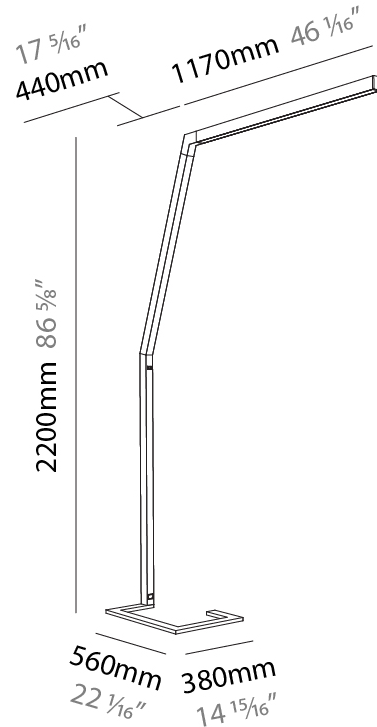

PROJECT
TYPE
SPECIFIER
QUANTITY
DATE

HYPRO-F 160 PORTABLE

A340006-

base number   Color   Finishes   Finishes   Finishes   Finishes   Finishes   Diffuser

Temperature

1. To build a product code in our configurator select the specify button on the base model # product page
2. To build a manual product code on this datasheet choose from the options listed below in blue font and add the suffix to the base model #

GENERAL

Series: Hypro
Subseries: Hypro-F 160
Brand: Prolicht
Division: Architectural
Mounting Type: Portable
Mounting Location: Floor
Subcategory: Floor

PHYSICAL

Shape: Abstract
Length (mm): 1610
Length (in): 63 ³/₈
Width (mm): 380
Width (in): 14 ¹⁵/₁₆
Height (mm): 2200
Height (in): 86 ⁵/₈
Light Distribution: Direct / Indirect
Diffuser: PMMA - Micro-prism / Rico
Fixture Finish: ANA / SSR / BKV / CWI / CRY / HAB / MSR / UFT / ITA / RUA / OGR / FTG / MYG / RWR / LOD / PUS / FRO / FUP / KIA / POP / BLS / SPG / MEY / GOH / GUM / CHC / COM / ABZ / JAG / OBR / MOS / ROR
Fixture Material: Aluminum Die Cast

ELECTRICAL

Lamp Type: LED (Zhaga Standard)
Input Wattage (W): 59
Total Output Wattage (W): 53.7
Driver Included: Yes
Driver Location: Integrated
Input Voltage (V): 120 - 277

LED

Color Temperature (°K): 3000 / 4000
Max. Delivered Lumen (lm): 5018 - 5105
CRI: >90 CRI

OPTICAL

RATINGS AND CERTIFICATIONS

Certified By: Certified for North American Standards
IP rating: IP20