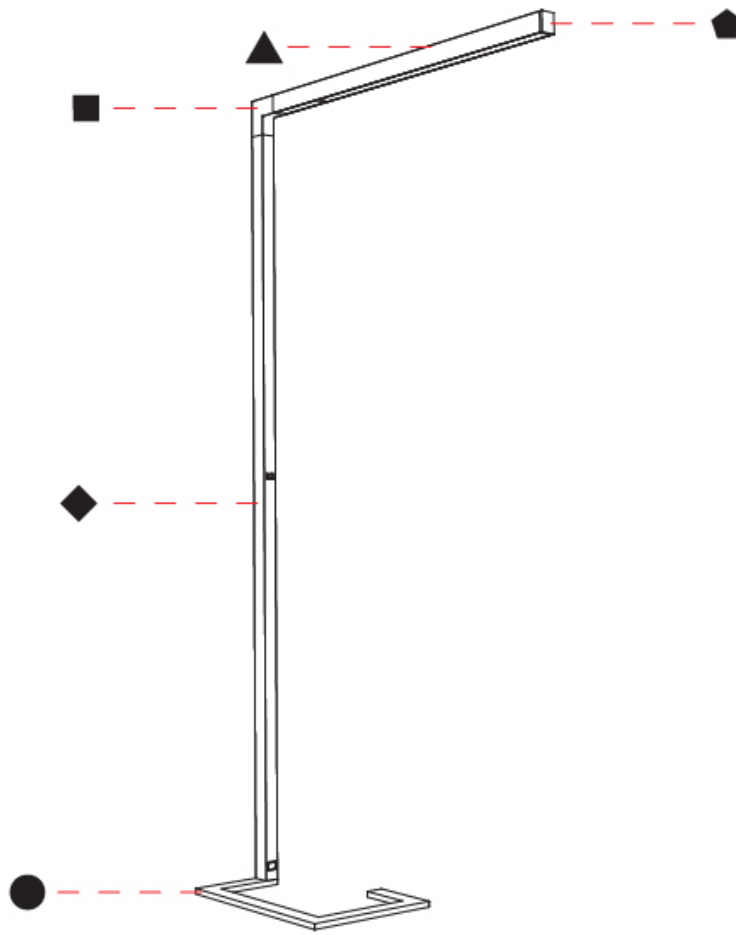

HYPRO-F 90 PORTABLE

A340000-

PROJECT _____

TYPE _____

SPECIFIER _____

QUANTITY _____

DATE _____