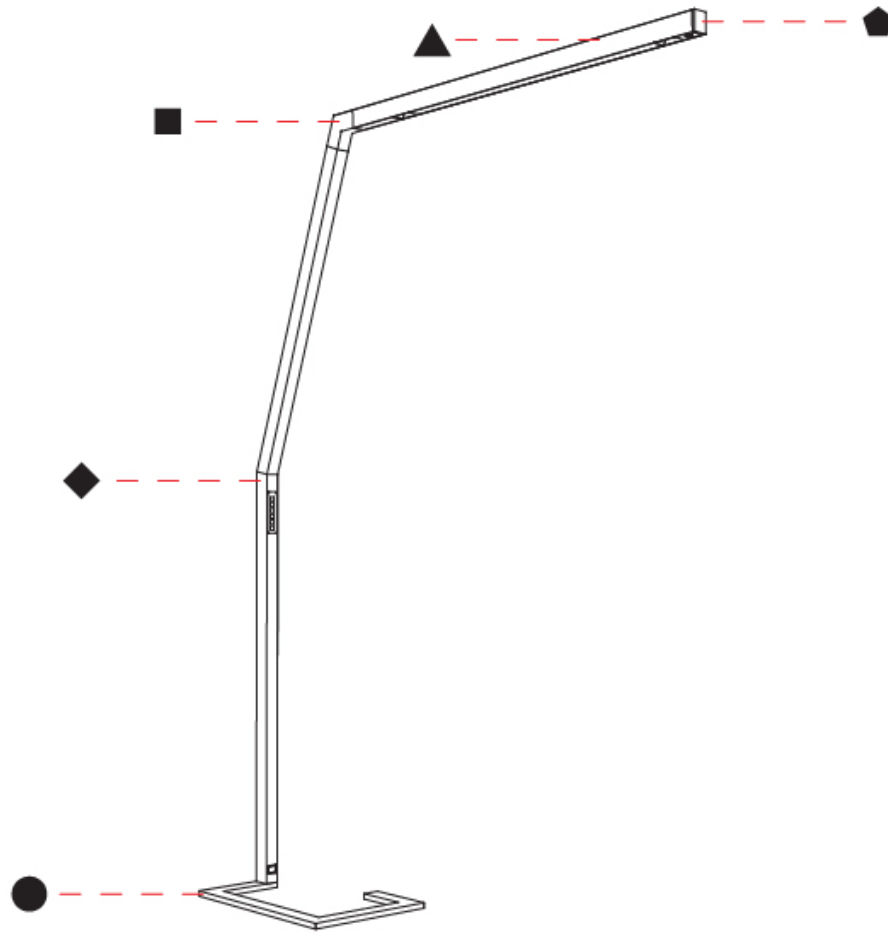

HYPRO-F 160 PORTABLE

A340008-

PROJECT

TYPE

SPECIFIER

QUANTITY

DATE

A