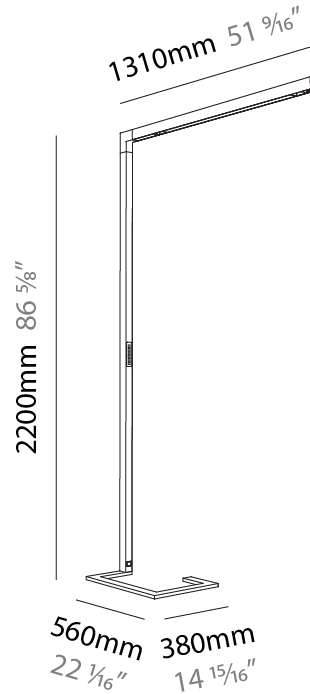

HYPRO-F 90 PORTABLE

A340003-

base number   Color   Finishes   Finishes   Finishes   Finishes   Finishes   Diffuser

1. To build a product code in our configurator select the specify button on the base model # product page
2. To build a manual product code on this datasheet choose from the options listed below in blue font and add the suffix to the base model #

GENERAL

Series: Hypro
Subseries: Hypro-F 90
Brand: Prolicht
Division: Architectural
Mounting Type: Portable
Mounting Location: Floor
Subcategory: Floor

PHYSICAL

Shape: Abstract
Length (mm): 1310
Length (in): 51 ⁹/₁₆"
Width (mm): 380
Width (in): 14 ¹⁵/₁₆"
Height (mm): 2200
Height (in): 86 ⁵/₈"
Light Distribution: Direct / Indirect
Diffuser: PMMA - Micro-prism / Rico
Fixture Finish: ANA / SSR / BKV / CWI / CRY / HAB / MSR / UFT / ITA / RUA / OGR / FTG / MYG / RWR / LOD / PUS / FRO / FUP / KIA / POP / BLS / SPG / MEY / GOH / GUM / CHC / COM / ABZ / JAG / OBR / MOS / ROR
Fixture Material: Aluminum Die Cast

ELECTRICAL

Lamp Type: LED (Zhaga Standard)
Input Wattage (W): 96
Total Output Wattage (W): 87.3
Driver Included: Yes
Driver Location: Integrated
Input Voltage (V): 120 - 277

LED

Color Temperature (°K): 3000 / 4000
Max. Delivered Lumen (lm): 6861-7119
CRI: >90 CRI

OPTICAL

RATINGS AND CERTIFICATIONS

Certified By: Certified for North American Standards
IP rating: IP20