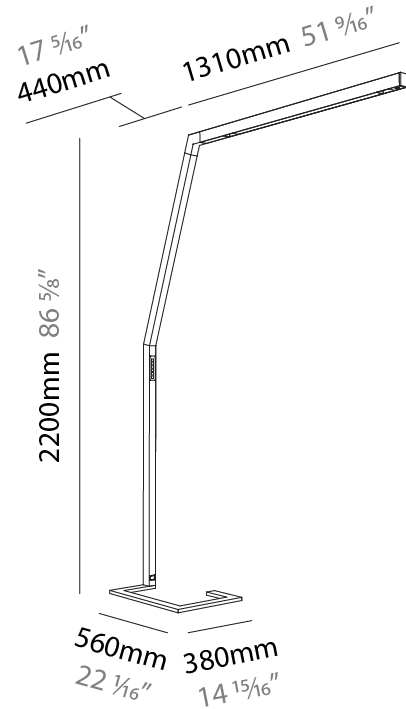

HYPRO-F 160 PORTABLE

A340009-

base number   Color   Finishes   Finishes   Finishes   Finishes   Finishes   Diffuser
Temperature

1. To build a product code in our configurator select the specify button on the base model # product page
2. To build a manual product code on this datasheet choose from the options listed below in blue font and add the suffix to the base model #

GENERAL

Series: Hypro
Subseries: Hypro-F 160
Brand: Prolicht
Division: Architectural
Mounting Type: Portable
Mounting Location: Floor
Subcategory: Floor

PHYSICAL

Shape: Abstract
Length (mm): 1750
Length (in): 68 7/8
Width (mm): 380
Width (in): 14 15/16
Height (mm): 2200
Height (in): 86 5/8
Light Distribution: Direct / Indirect
Diffuser: PMMA - Micro-prism / Rico
Fixture Finish: ANA / SSR / BKV / CWI / CRY / HAB / MSR / UFT / ITA / RUA / OGR / FTG / MYG / RWR / LOD / PUS / FRO / FUP / KIA / POP / BLS / SPG / MEY / GOH / GUM / CHC / COM / ABZ / JAG / OBR / MOS / ROR
Fixture Material: Aluminum Die Cast

ELECTRICAL

Lamp Type: LED (Zhaga Standard)
Input Wattage (W): 96
Total Output Wattage (W): 87.3
Driver Included: Yes
Driver Location: Integrated
Input Voltage (V): 120 - 277

LED

Color Temperature (°K): 3000 / 4000 / TW
Max. Delivered Lumen (lm): 4068-7001
CRI: >90 CRI

OPTICAL

RATINGS AND CERTIFICATIONS

Certified By: Certified for North American Standards
IP rating: IP20