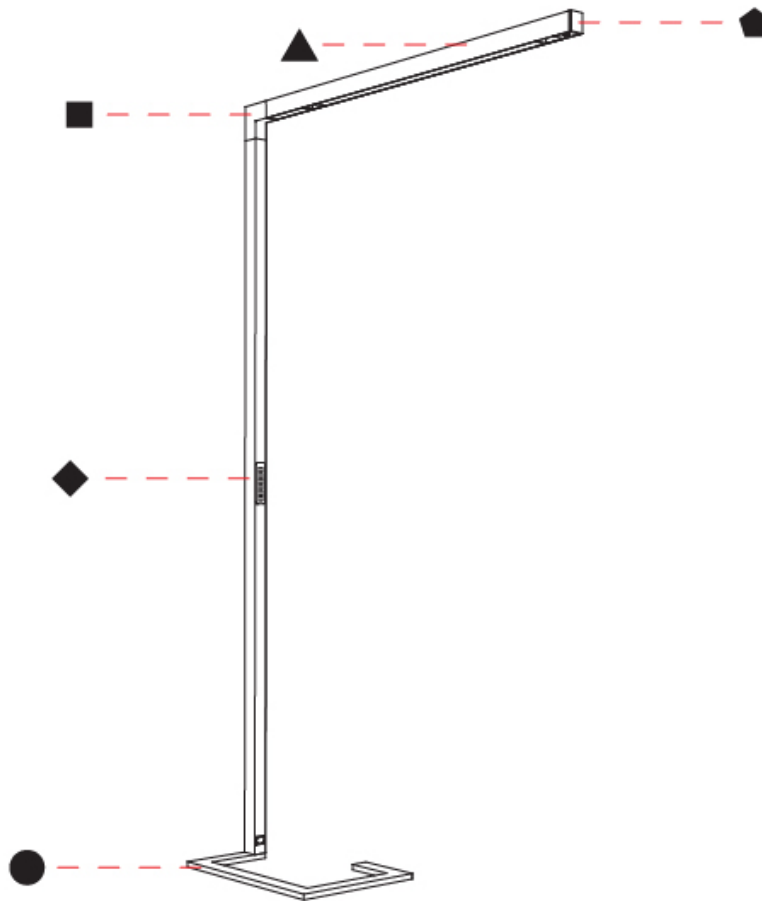

HYPRO-F 90 PORTABLE

A340003-

PROJECT

TYPE

SPECIFIER

QUANTITY

DATE

A