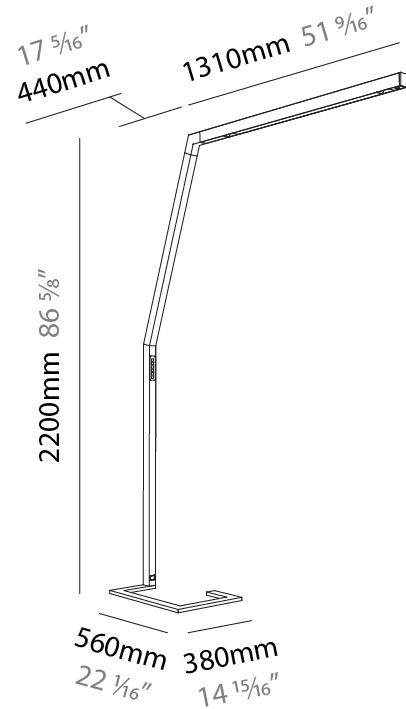

HYPRO-F 160 PORTABLE

A340008-

base number   Color   Finishes   Finishes   Finishes   Finishes   Finishes   Diffuser

1. To build a product code in our configurator select the specify button on the base model # product page
2. To build a manual product code on this datasheet choose from the options listed below in blue font and add the suffix to the base model #

GENERAL

Series: Hypro
Subseries: Hypro-F 160
Brand: Prolicht
Division: Architectural
Mounting Type: Portable
Mounting Location: Floor
Subcategory: Floor

PHYSICAL

Shape: Abstract
Length (mm): 1750
Length (in): 68 ⁷/₈
Width (mm): 380
Width (in): 14 ¹⁵/₁₆
Height (mm): 2200
Height (in): 86 ⁵/₈
Light Distribution: Direct / Indirect
Diffuser: PMMA - Micro-prism / Rico
Fixture Finish: ANA / SSR / BKV / CWI / CRY / HAB / MSR / UFT / ITA / RUA / OGR / FTG / MYG / RWR / LOD / PUS / FRO / FUP / KIA / POP / BLS / SPG / MEY / GOH / GUM / CHC / COM / ABZ / JAG / OBR / MOS / ROR
Fixture Material: Aluminum Die Cast

ELECTRICAL

Lamp Type: LED (Zhaga Standard)
Input Wattage (W): 96
Total Output Wattage (W): 87.3
Driver Included: Yes
Driver Location: Integrated
Input Voltage (V): 120 - 277

LED

Color Temperature (°K): 3000 / 4000
Max. Delivered Lumen (lm): 6861-7119
CRI: >90 CRI

OPTICAL

RATINGS AND CERTIFICATIONS

Certified By: Certified for North American Standards
IP rating: IP20