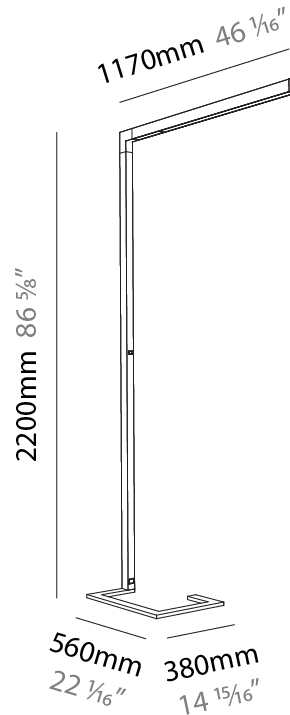

HYPRO-F 90 PORTABLE

A340001-

base number   Color   Finishes   Finishes   Finishes   Finishes   Finishes   Diffuser

PROJECT
TYPE
SPECIFIER
QUANTITY
DATE

1. To build a product code in our configurator select the specify button on the base model # product page
2. To build a manual product code on this datasheet choose from the options listed below in blue font and add the suffix to the base model #

GENERAL

Series: Hypro
Subseries: Hypro-F 90
Brand: Prolicht
Division: Architectural
Mounting Type: Portable
Mounting Location: Floor
Subcategory: Floor

PHYSICAL

Shape: Abstract
Length (mm): 1170
Length (in): 46 1/16
Width (mm): 380
Width (in): 14 15/16
Height (mm): 2200
Height (in): 86 5/8
Light Distribution: Direct / Indirect
Diffuser: PMMA - Micro-prism / Rico
Fixture Finish: ANA / SSR / BKV / CWI / CRY / HAB / MSR / UFT / ITA / RUA / OGR / FTG / MYG / RWR / LOD / PUS / FRO / FUP / KIA / POP / BLS / SPG / MEY / GOH / GUM / CHC / COM / ABZ / JAG / OBR / MOS / ROR
Fixture Material: Aluminum Die Cast

ELECTRICAL

Lamp Type: LED (Zhaga Standard)
Input Wattage (W): 59
Total Output Wattage (W): 53.7
Driver Included: Yes
Driver Location: Integrated
Input Voltage (V): 120 - 277

LED

Color Temperature (°K): 3000 / 4000
Max. Delivered Lumen (lm): 5018 - 5105
CRI: >90 CRI

OPTICAL

RATINGS AND CERTIFICATIONS

Certified By: Certified for North American Standards
IP rating: IP20