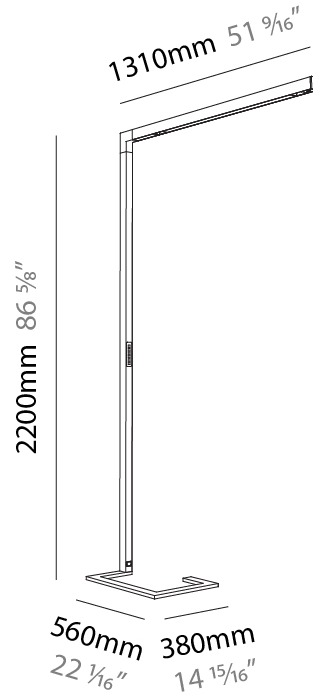

HYPRO-F 90 PORTABLE

A340002-

base number   Color   Finishes   Finishes   Finishes   Finishes   Finishes   Diffuser

1. To build a product code in our configurator select the specify button on the base model # product page
2. To build a manual product code on this datasheet choose from the options listed below in blue font and add the suffix to the base model #

GENERAL

Series: Hypro
Subseries: Hypro-F 90
Brand: Prolicht
Division: Architectural
Mounting Type: Portable
Mounting Location: Floor
Subcategory: Floor

PHYSICAL

Shape: Abstract
Length (mm): 1310
Length (in): 51 ⁹/₁₆"
Width (mm): 380
Width (in): 14 ¹⁵/₁₆"
Height (mm): 2200
Height (in): 86 ⁵/₈"
Light Distribution: Direct
Diffuser: PMMA - Micro-prism / Rico
Fixture Finish: ANA / SSR / BKV / CWI / CRY / HAB / MSR / UFT / ITA / RUA / OGR / FTG / MYG / RWR / LOD / PUS / FRO / FUP / KIA / POP / BLS / SPG / MEY / GOH / GUM / CHC / COM / ABZ / JAG / OBR / MOS / ROR
Fixture Material: Aluminum Die Cast

ELECTRICAL

Lamp Type: LED (Zhaga Standard)
Input Wattage (W): 67
Total Output Wattage (W): 60.9
Driver Included: Yes
Driver Location: Integrated
Input Voltage (V): 120 - 277

LED

Color Temperature (°K): 3000 / 4000
Max. Delivered Lumen (lm): 4068 / 4275
CRI: >90 CRI

OPTICAL

RATINGS AND CERTIFICATIONS

Certified By: Certified for North American Standards
IP rating: IP20