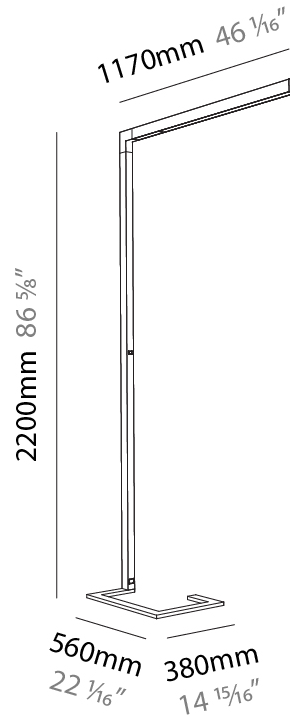

HYPRO-F 90 PORTABLE

A340000-

base number   Color   Finishes   Finishes   Finishes   Finishes   Finishes   Diffuser

PROJECT
TYPE
SPECIFIER
QUANTITY
DATE

1. To build a product code in our configurator select the specify button on the base model # product page
2. To build a manual product code on this datasheet choose from the options listed below in blue font and add the suffix to the base model #

GENERAL

Series: Hypro
Subseries: Hypro-F 90
Brand: Prolicht
Division: Architectural
Mounting Type: Portable
Mounting Location: Floor
Subcategory: Floor

PHYSICAL

Shape: Abstract
Length (mm): 1170
Length (in): 46 1/16
Width (mm): 380
Width (in): 14 15/16
Height (mm): 2200
Height (in): 86 5/8
Light Distribution: Direct
Diffuser: PMMA - Micro-prism / Rico
Fixture Finish: ANA / SSR / BKV / CWI / CRY / HAB / MSR / UFT / ITA / RUA / OGR / FTG / MYG / RWR / LOD / PUS / FRO / FUP / KIA / POP / BLS / SPG / MEY / GOH / GUM / CHC / COM / ABZ / JAG / OBR / MOS / ROR
Fixture Material: Aluminum Die Cast

ELECTRICAL

Lamp Type: LED (Zhaga Standard)
Input Wattage (W): 30
Total Output Wattage (W): 27.3
Driver Included: Yes
Driver Location: Integrated
Input Voltage (V): 120 - 277
Constant Current (MA): 500mA

LED

Color Temperature (°K): 3000 / 4000
Max. Delivered Lumen (lm): 2210 / 2251
Nominal Lumen (lm): 3240 / 3300
CRI: >90 CRI

OPTICAL

RATINGS AND CERTIFICATIONS

Certified By: Certified for North American Standards
IP rating: IP20