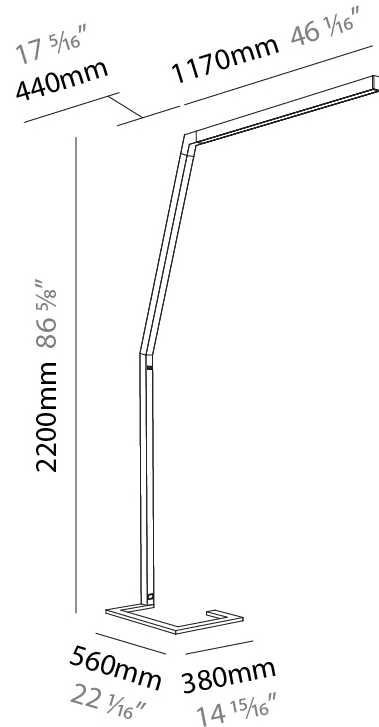

PROJECT
TYPE
SPECIFIER
QUANTITY
DATE

HYPRO-F 160 PORTABLE

A340005-

base number   Color   Finishes   Finishes   Finishes   Finishes   Finishes   Diffuser
Temperature

1. To build a product code in our configurator select the specify button on the base model # product page
2. To build a manual product code on this datasheet choose from the options listed below in blue font and add the suffix to the base model #

GENERAL

Series: Hypro
Subseries: Hypro-F 160
Brand: Prolicht
Division: Architectural
Mounting Type: Portable
Mounting Location: Floor
Subcategory: Floor

PHYSICAL

Shape: Abstract
Length (mm): 1610
Length (in): 63 ³/₈
Width (mm): 380
Width (in): 14 ¹⁵/₁₆
Height (mm): 2200
Height (in): 86 ⁵/₈
Light Distribution: Direct
Diffuser: PMMA - Micro-prism / Rico
Fixture Finish: [ANA / SSR / BKV / CWI / CRY / HAB / MSR / UFT / ITA / RUA / OGR / FTG / MYG / RWR / LOD / PUS / FRO / FUP / KIA / POP / BLS / SPG / MEY / GOH / GUM / CHC / COM / ABZ / JAG / OBR / MOS / ROR](#)
Fixture Material: Aluminum Die Cast

ELECTRICAL

Lamp Type: LED (Zhaga Standard)
Input Wattage (W): 30
Total Output Wattage (W): 27.3
Driver Included: Yes
Driver Location: Integrated
Input Voltage (V): 120 - 277
Constant Current (MA): 500mA

LED

Color Temperature (°K): 3000 / 4000
Max. Delivered Lumen (lm): 2210 / 2251
CRI: >90 CRI

OPTICAL

RATINGS AND CERTIFICATIONS

Certified By: Certified for North American Standards
IP rating: IP20