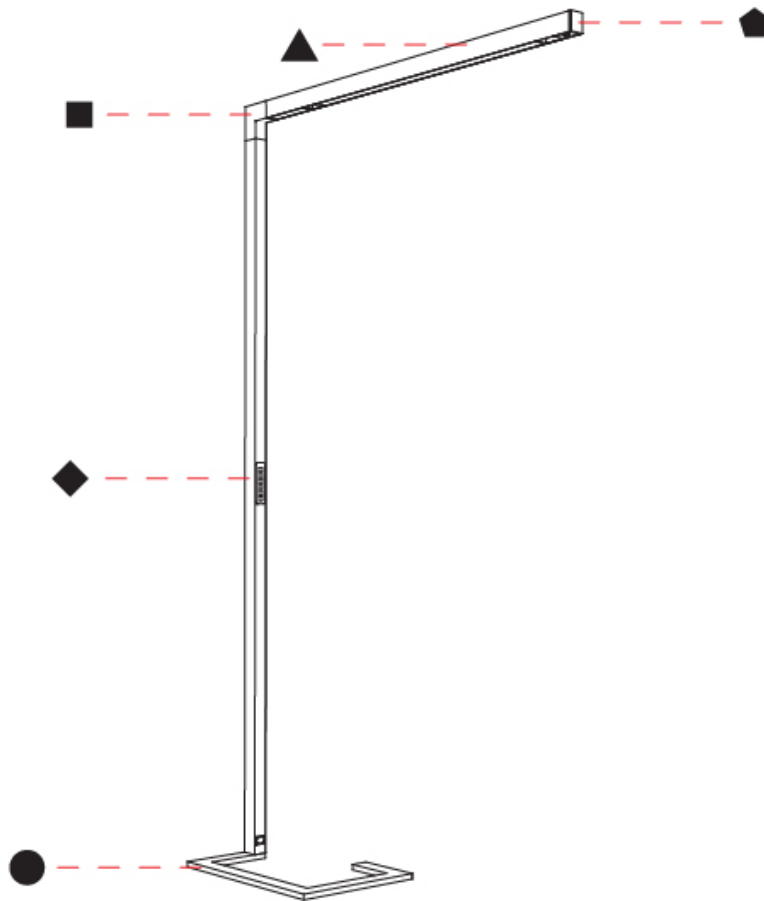

HYPRO-F 90 PORTABLE

A340003-

PROJECT

TYPE

SPECIFIER

QUANTITY

DATE

A