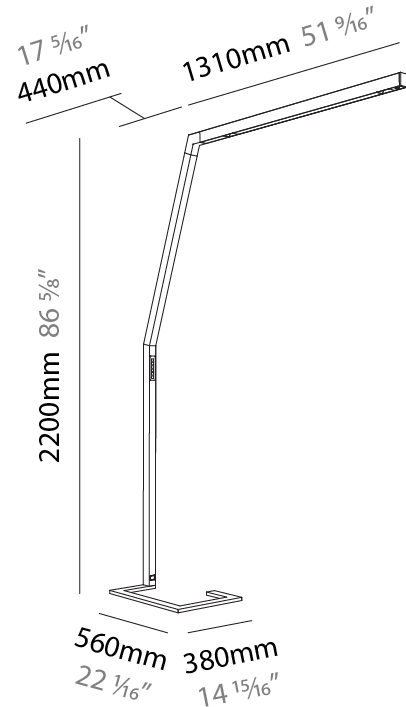

HYPRO-F 160 PORTABLE

A340008-

base number   Color   Finishes   Finishes   Finishes   Finishes   Finishes   Diffuser
Temperature

1. To build a product code in our configurator select the specify button on the base model # product page
2. To build a manual product code on this datasheet choose from the options listed below in blue font and add the suffix to the base model #

GENERAL

Series: Hypro
Subseries: Hypro-F 160
Brand: Prolicht
Division: Architectural
Mounting Type: Portable
Mounting Location: Floor
Subcategory: Floor

PHYSICAL

Shape: Abstract
Length (mm): 1750
Length (in): 68 ⁷/₈
Width (mm): 380
Width (in): 14 ¹⁵/₁₆
Height (mm): 2200
Height (in): 86 ⁵/₈
Light Distribution: Direct / Indirect
Diffuser: PMMA - Micro-prism / Rico
Fixture Finish: ANA / SSR / BKV / CWI / CRY / HAB / MSR / UFT / ITA / RUA / OGR / FTG / MYG / RWR / LOD / PUS / FRO / FUP / KIA / POP / BLS / SPG / MEY / GOH / GUM / CHC / COM / ABZ / JAG / OBR / MOS / ROR
Fixture Material: Aluminum Die Cast

ELECTRICAL

Lamp Type: LED (Zhaga Standard)
Input Wattage (W): 96
Total Output Wattage (W): 87.3
Driver Included: Yes
Driver Location: Integrated
Input Voltage (V): 120 - 277

LED

Color Temperature (°K): 3000 / 4000
Max. Delivered Lumen (lm): 6861-7119
CRI: >90 CRI

OPTICAL

RATINGS AND CERTIFICATIONS

Certified By: Certified for North American Standards
IP rating: IP20