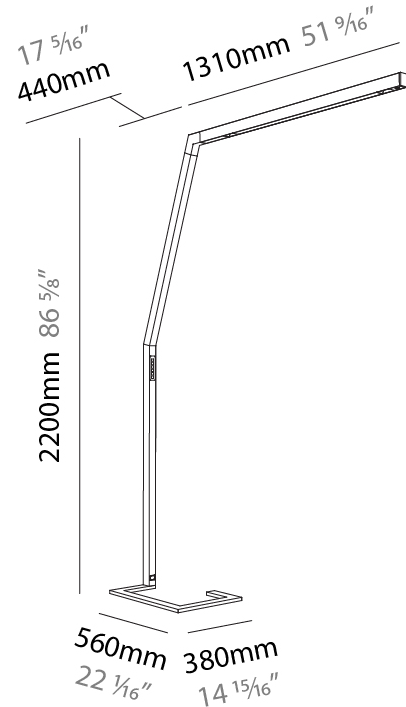

PROJECT
TYPE
SPECIFIER
QUANTITY
DATE

HYPRO-F 160 PORTABLE

A340009-

base number   Color   Finishes   Finishes   Finishes   Finishes   Finishes   Diffuser
Temperature

1. To build a product code in our configurator select the specify button on the base model # product page
2. To build a manual product code on this datasheet choose from the options listed below in blue font and add the suffix to the base model #

GENERAL

Series: Hypro
Subseries: Hypro-F 160
Brand: Prolicht
Division: Architectural
Mounting Type: Portable
Mounting Location: Floor
Subcategory: Floor

PHYSICAL

Shape: Abstract
Length (mm): 1750
Length (in): 68 ⁷/₈
Width (mm): 380
Width (in): 14 ¹⁵/₁₆
Height (mm): 2200
Height (in): 86 ⁵/₈
Light Distribution: Direct / Indirect
Diffuser: PMMA - Micro-prism / Rico
Fixture Finish: ANA / SSR / BKV / CWI / CRY / HAB / MSR / UFT / ITA / RUA / OGR / FTG / MYG / RWR / LOD / PUS / FRO / FUP / KIA / POP / BLS / SPG / MEY / GOH / GUM / CHC / COM / ABZ / JAG / OBR / MOS / ROR
Fixture Material: Aluminum Die Cast

ELECTRICAL

Lamp Type: LED (Zhaga Standard)
Input Wattage (W): 96
Total Output Wattage (W): 87.3
Driver Included: Yes
Driver Location: Integrated
Input Voltage (V): 120 - 277

LED

Color Temperature (°K): 3000 / 4000 / TW
Max. Delivered Lumen (lm): 4068-7001
CRI: >90 CRI

OPTICAL

RATINGS AND CERTIFICATIONS

Certified By: Certified for North American Standards
IP rating: IP20