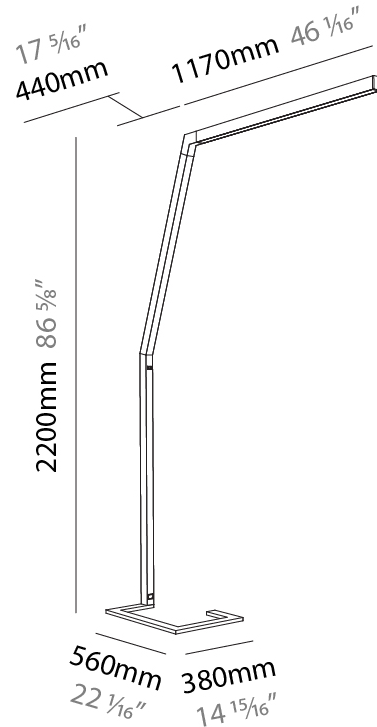

HYPRO-F 160 PORTABLE

A340006-

base number   Color   Finishes   Finishes   Finishes   Finishes   Finishes   Diffuser

1. To build a product code in our configurator select the specify button on the base model # product page
2. To build a manual product code on this datasheet choose from the options listed below in blue font and add the suffix to the base model #

GENERAL

Series: Hypro
Subseries: Hypro-F 160
Brand: Prolicht
Division: Architectural
Mounting Type: Portable
Mounting Location: Floor
Subcategory: Floor

PHYSICAL

Shape: Abstract
Length (mm): 1610
Length (in): 63 ³/₈
Width (mm): 380
Width (in): 14 ¹⁵/₁₆
Height (mm): 2200
Height (in): 86 ⁵/₈
Light Distribution: Direct / Indirect
Diffuser: PMMA - Micro-prism / Rico
Fixture Finish: [ANA / SSR / BKV / CWI / CRY / HAB / MSR / UFT / ITA / RUA / OGR / FTG / MYG / RWR / LOD / PUS / FRO / FUP / KIA / POP / BLS / SPG / MEY / GOH / GUM / CHC / COM / ABZ / JAG / OBR / MOS / ROR](#)
Fixture Material: Aluminum Die Cast

ELECTRICAL

Lamp Type: LED (Zhaga Standard)
Input Wattage (W): 59
Total Output Wattage (W): 53.7
Driver Included: Yes
Driver Location: Integrated
Input Voltage (V): 120 - 277

LED

Color Temperature (°K): 3000 / 4000
Max. Delivered Lumen (lm): 5018 - 5105
CRI: >90 CRI

OPTICAL

RATINGS AND CERTIFICATIONS

Certified By: Certified for North American Standards
IP rating: IP20