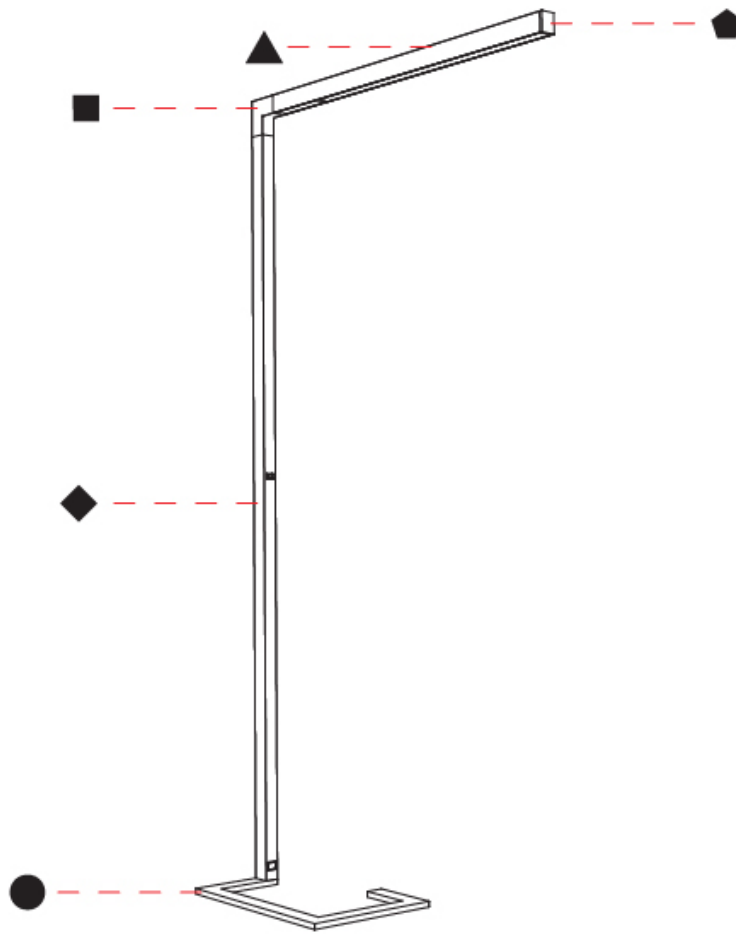

HYPRO-F 90 PORTABLE

A340001-

PROJECT

TYPE

SPECIFIER

QUANTITY

DATE