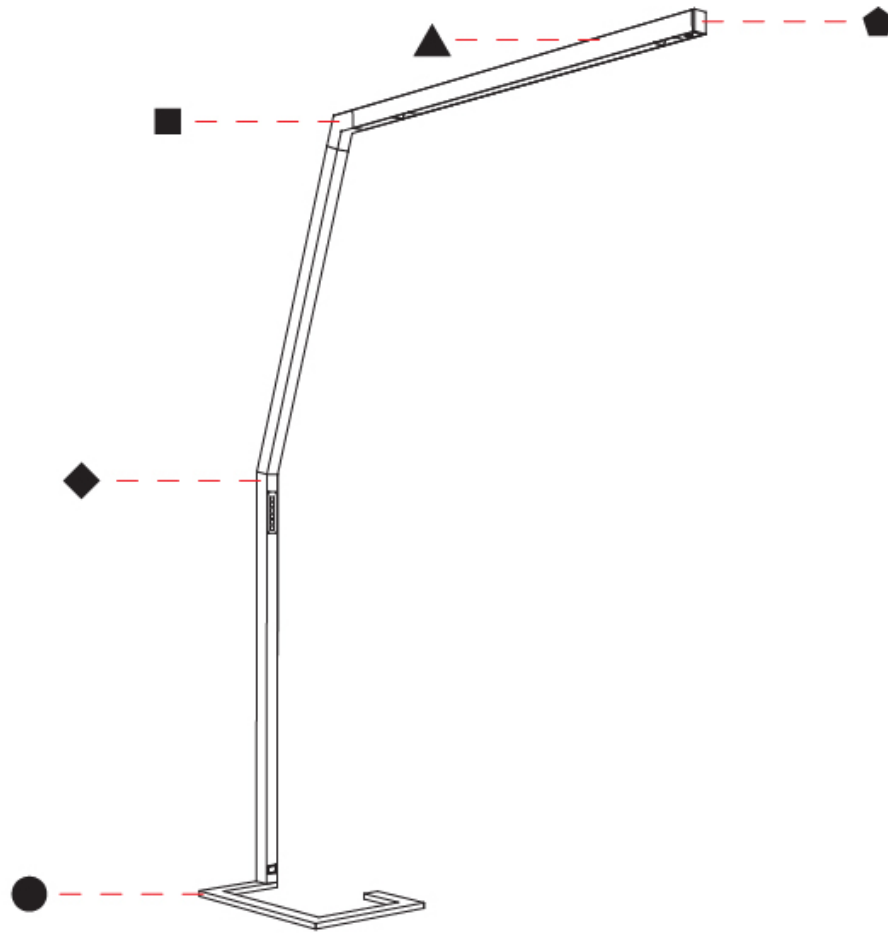

HYPRO-F 160 PORTABLE

A340007- : A340007- : L340007-30K-01-01-01-01-02

PROJECT
TYPE
SPECIFIER
QUANTITY
DATE