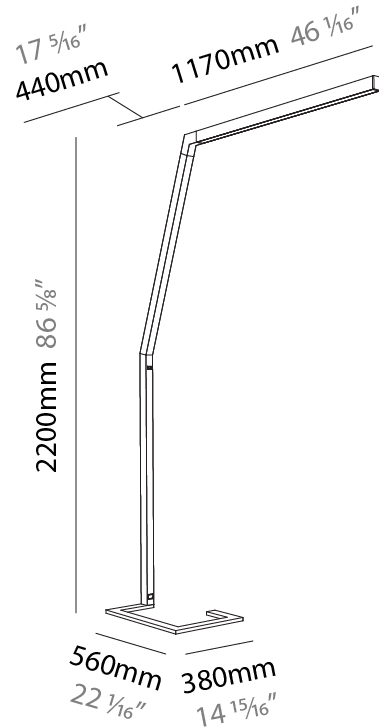

PROJECT
TYPE
SPECIFIER
QUANTITY
DATE

HYPRO-F 160 PORTABLE

A340005-

base number   Color   Finishes   Finishes   Finishes   Finishes   Finishes   Diffuser
Temperature

1. To build a product code in our configurator select the specify button on the base model # product page
2. To build a manual product code on this datasheet choose from the options listed below in blue font and add the suffix to the base model #

GENERAL

Series: Hypro
Subseries: Hypro-F 160
Brand: Prolicht
Division: Architectural
Mounting Type: Portable
Mounting Location: Floor
Subcategory: Floor

PHYSICAL

Shape: Abstract
Length (mm): 1610
Length (in): 63 ³/₈
Width (mm): 380
Width (in): 14 ¹⁵/₁₆
Height (mm): 2200
Height (in): 86 ⁵/₈
Light Distribution: Direct
Diffuser: PMMA - Micro-prism / Rico
Fixture Finish: ANA / SSR / BKV / CWI / CRY / HAB / MSR / UFT / ITA / RUA / OGR / FTG / MYG / RWR / LOD / PUS / FRO / FUP / KIA / POP / BLS / SPG / MEY / GOH / GUM / CHC / COM / ABZ / JAG / OBR / MOS / ROR
Fixture Material: Aluminum Die Cast

ELECTRICAL

Lamp Type: LED (Zhaga Standard)
Input Wattage (W): 30
Total Output Wattage (W): 27.3
Driver Included: Yes
Driver Location: Integrated
Input Voltage (V): 120 - 277
Constant Current (MA): 500mA

LED

Color Temperature (°K): 3000 / 4000
Max. Delivered Lumen (lm): 2210 / 2251
CRI: >90 CRI

OPTICAL

RATINGS AND CERTIFICATIONS

Certified By: Certified for North American Standards
IP rating: IP20