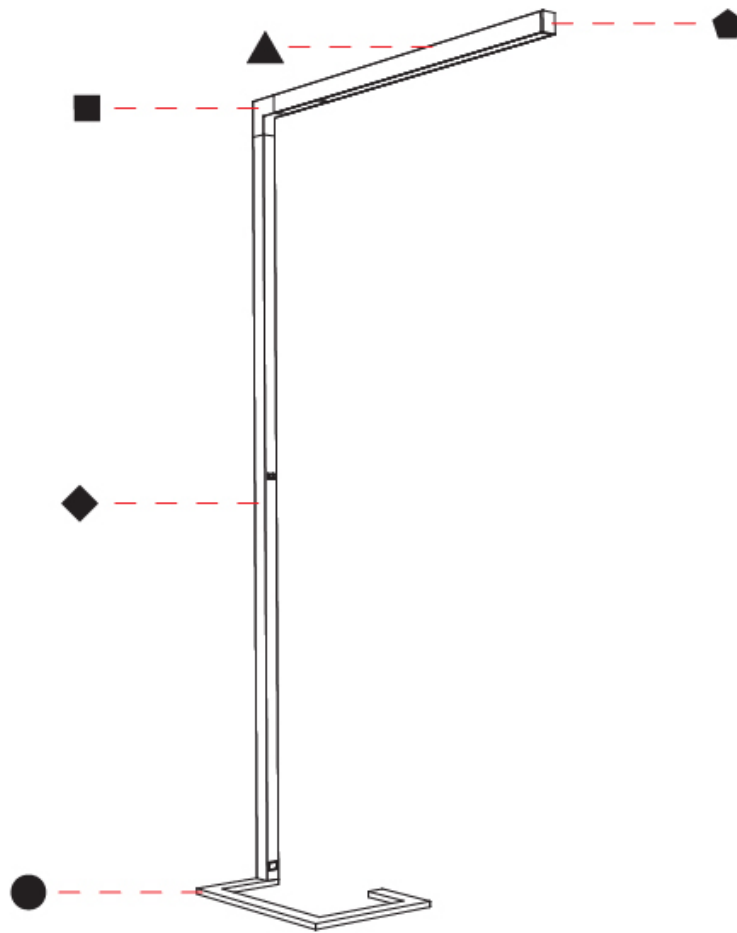

HYPRO-F 90 PORTABLE

A340000-

PROJECT
TYPE
SPECIFIER
QUANTITY
DATE