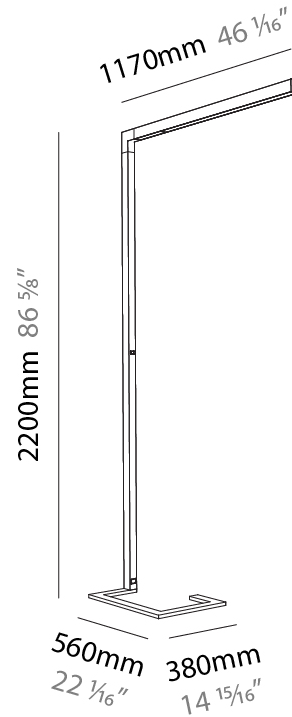

HYPRO-F 90 PORTABLE

A340000-

base number   Color   Finishes   Finishes   Finishes   Finishes   Finishes   Diffuser

PROJECT
TYPE
SPECIFIER
QUANTITY
DATE

1. To build a product code in our configurator select the specify button on the base model # product page
2. To build a manual product code on this datasheet choose from the options listed below in blue font and add the suffix to the base model #

GENERAL

Series: Hypro
Subseries: Hypro-F 90
Brand: Prolicht
Division: Architectural
Mounting Type: Portable
Mounting Location: Floor
Subcategory: Floor

PHYSICAL

Shape: Abstract
Length (mm): 1170
Length (in): 46 1/16"
Width (mm): 380
Width (in): 14 15/16"
Height (mm): 2200
Height (in): 86 5/8"
Light Distribution: Direct
Diffuser: PMMA - Micro-prism / Rico
Fixture Finish: ANA / SSR / BKV / CWI / CRY / HAB / MSR / UFT / ITA / RUA / OGR / FTG / MYG / RWR / LOD / PUS / FRO / FUP / KIA / POP / BLS / SPG / MEY / GOH / GUM / CHC / COM / ABZ / JAG / OBR / MOS / ROR
Fixture Material: Aluminum Die Cast

ELECTRICAL

Lamp Type: LED (Zhaga Standard)
Input Wattage (W): 30
Total Output Wattage (W): 27.3
Driver Included: Yes
Driver Location: Integrated
Input Voltage (V): 120 - 277
Constant Current (MA): 500mA

LED

Color Temperature (°K): 3000 / 4000
Max. Delivered Lumen (lm): 2210 / 2251
Nominal Lumen (lm): 3240 / 3300
CRI: >90 CRI

OPTICAL

RATINGS AND CERTIFICATIONS

Certified By: Certified for North American Standards
IP rating: IP20