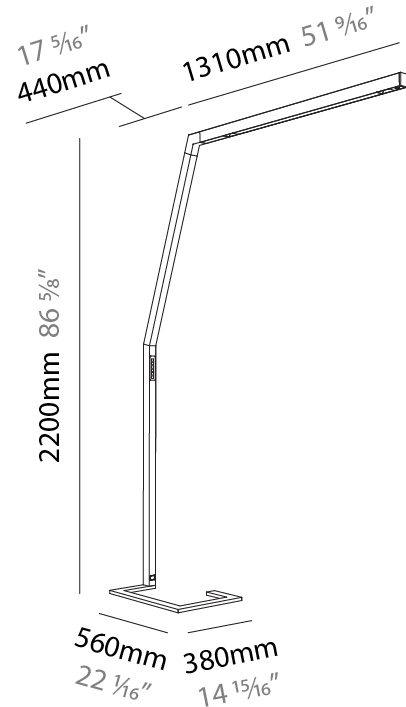

HYPRO-F 160 PORTABLE

A340009-

base number   Color   Finishes   Finishes   Finishes   Finishes   Finishes   Diffuser
Temperature

1. To build a product code in our configurator select the specify button on the base model # product page
2. To build a manual product code on this datasheet choose from the options listed below in blue font and add the suffix to the base model #

GENERAL

Series: Hypro
Subseries: Hypro-F 160
Brand: Prolicht
Division: Architectural
Mounting Type: Portable
Mounting Location: Floor
Subcategory: Floor

PHYSICAL

Shape: Abstract
Length (mm): 1750
Length (in): 68 ⁷/₈
Width (mm): 380
Width (in): 14 ¹⁵/₁₆
Height (mm): 2200
Height (in): 86 ⁵/₈
Light Distribution: Direct / Indirect
Diffuser: PMMA - Micro-prism / Rico
Fixture Finish: ANA / SSR / BKV / CWI / CRY / HAB / MSR / UFT / ITA / RUA / OGR / FTG / MYG / RWR / LOD / PUS / FRO / FUP / KIA / POP / BLS / SPG / MEY / GOH / GUM / CHC / COM / ABZ / JAG / OBR / MOS / ROR
Fixture Material: Aluminum Die Cast

ELECTRICAL

Lamp Type: LED (Zhaga Standard)
Input Wattage (W): 96
Total Output Wattage (W): 87.3
Driver Included: Yes
Driver Location: Integrated
Input Voltage (V): 120 - 277

LED

Color Temperature (°K): 3000 / 4000 / TW
Max. Delivered Lumen (lm): 4068-7001
CRI: >90 CRI

OPTICAL

RATINGS AND CERTIFICATIONS

Certified By: Certified for North American Standards
IP rating: IP20