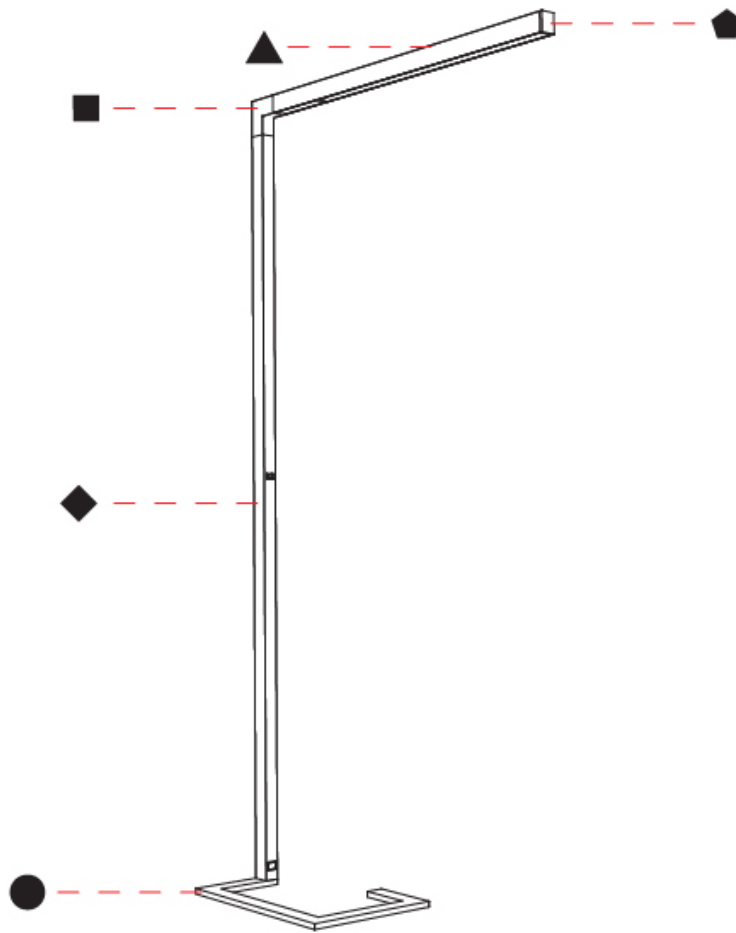

HYPRO-F 90 PORTABLE

A340000-

PROJECT _____

TYPE _____

SPECIFIER _____

QUANTITY _____

DATE _____