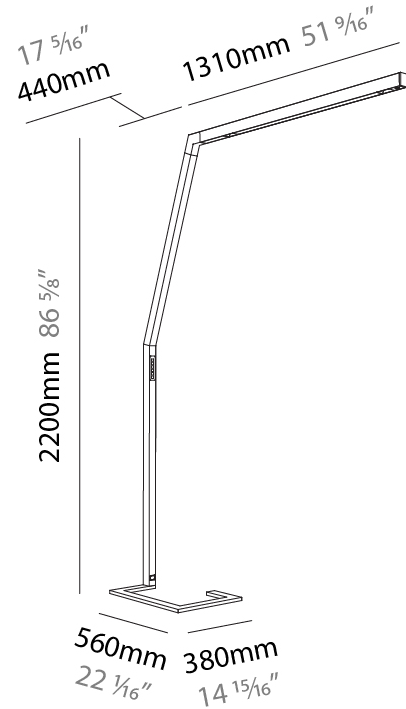

HYPRO-F 160 PORTABLE

A340007-

base number   Color   Finishes   Finishes   Finishes   Finishes   Finishes   Diffuser

1. To build a product code in our configurator select the specify button on the base model # product page
2. To build a manual product code on this datasheet choose from the options listed below in blue font and add the suffix to the base model #

GENERAL

Series: Hypro
Subseries: Hypro-F 160
Brand: Prolicht
Division: Architectural
Mounting Type: Portable
Mounting Location: Floor
Subcategory: Floor

PHYSICAL

Shape: Abstract
Length (mm): 1750
Length (in): 68 ⁷/₈
Width (mm): 380
Width (in): 14 ¹⁵/₁₆
Height (mm): 2200
Height (in): 86 ⁵/₈
Light Distribution: Direct
Diffuser: PMMA - Micro-prism / Rico
Fixture Finish: ANA / SSR / BKV / CWI / CRY / HAB / MSR / UFT / ITA / RUA / OGR / FTG / MYG / RWR / LOD / PUS / FRO / FUP / KIA / POP / BLS / SPG / MEY / GOH / GUM / CHC / COM / ABZ / JAG / OBR / MOS / ROR
Fixture Material: Aluminum Die Cast

ELECTRICAL

Lamp Type: LED (Zhaga Standard)
Input Wattage (W): 67
Total Output Wattage (W): 60.9
Driver Included: Yes
Driver Location: Integrated
Input Voltage (V): 120 - 277

LED

Color Temperature (°K): 3000 / 4000
Max. Delivered Lumen (lm): 4068 / 4275
CRI: >90 CRI

OPTICAL

RATINGS AND CERTIFICATIONS

Certified By: Certified for North American Standards
IP rating: IP20