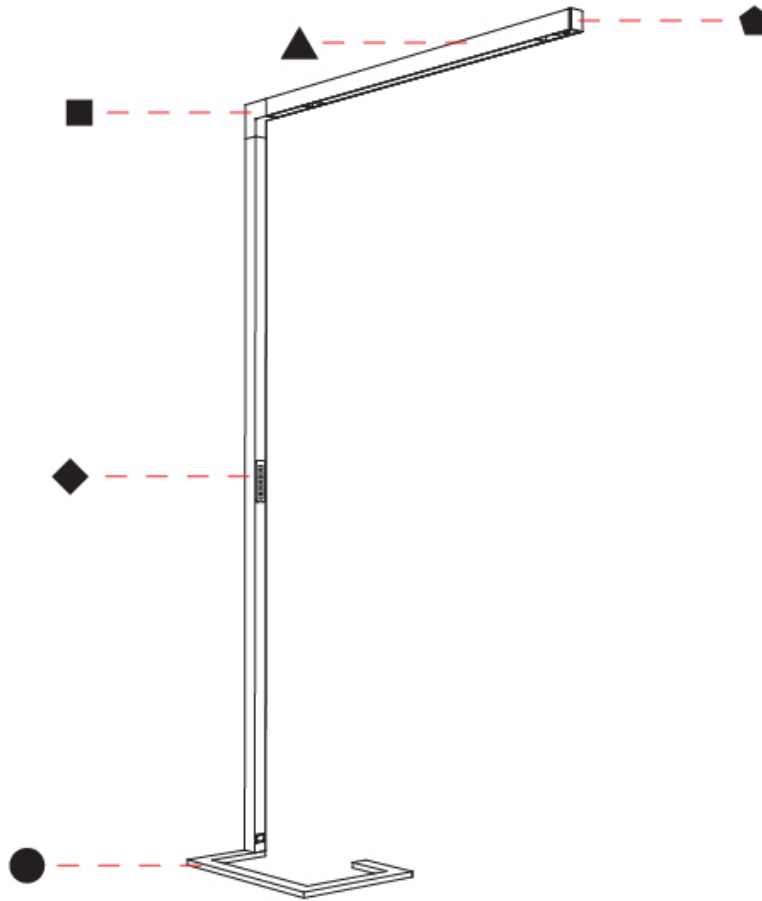

HYPRO-F 90 PORTABLE

A340003-

PROJECT _____

TYPE _____

SPECIFIER _____

QUANTITY _____

DATE _____