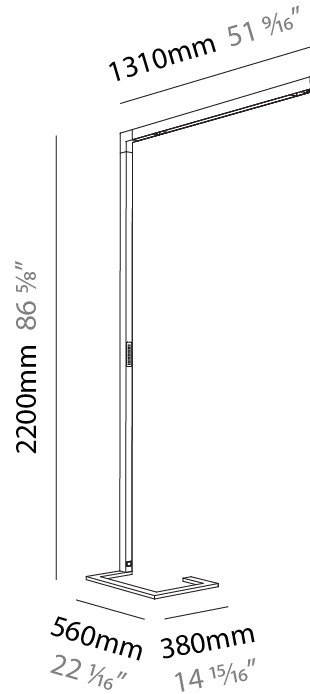

PROJECT
TYPE
SPECIFIER
QUANTITY
DATE

HYPRO-F 90 PORTABLE

A340002-

base number	Color	Finishes	Finishes	Finishes	Finishes	Finishes	Diffuser
	Temperature						

1. To build a product code in our configurator select the specify button on the base model # product page
2. To build a manual product code on this datasheet choose from the options listed below in blue font and add the suffix to the base model #

GENERAL

Series: Hypro
Subseries: Hypro-F 90
Brand: Prolicht
Division: Architectural
Mounting Type: Portable
Mounting Location: Floor
Subcategory: Floor

PHYSICAL

Shape: Abstract
Length (mm): 1310
Length (in): 51 ⁹/₁₆
Width (mm): 380
Width (in): 14 ¹⁵/₁₆
Height (mm): 2200
Height (in): 86 ⁵/₈
Light Distribution: Direct
Diffuser: PMMA - Micro-prism / Rico
Fixture Finish: ANA / SSR / BKV / CWI / CRY / HAB / MSR / UFT / ITA / RUA / OGR / FTG / MYG / RWR / LOD / PUS / FRO / FUP / KIA / POP / BLS / SPG / MEY / GOH / GUM / CHC / COM / ABZ / JAG / OBR / MOS / ROR
Fixture Material: Aluminum Die Cast

ELECTRICAL

Lamp Type: LED (Zhaga Standard)
Input Wattage (W): 67
Total Output Wattage (W): 60.9
Driver Included: Yes
Driver Location: Integrated
Input Voltage (V): 120 - 277

LED

Color Temperature (°K): 3000 / 4000
Max. Delivered Lumen (lm): 4068 / 4275
CRI: >90 CRI

OPTICAL

RATINGS AND CERTIFICATIONS

Certified By: Certified for North American Standards
IP rating: IP20