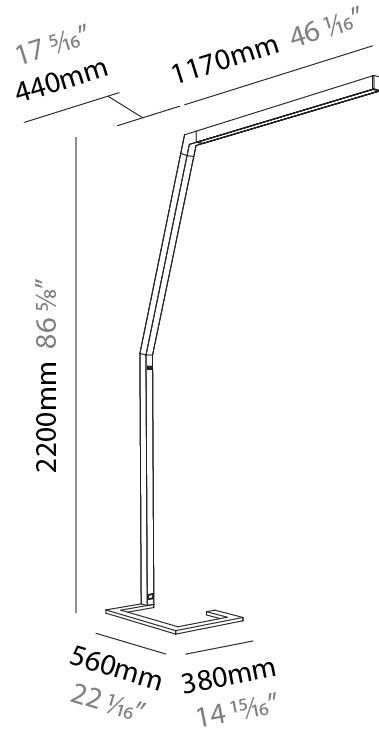

PROJECT
TYPE
SPECIFIER
QUANTITY
DATE

HYPRO-F 160 PORTABLE

A340005-

base number   Color   Finishes   Finishes   Finishes   Finishes   Finishes   Diffuser

Temperature

1. To build a product code in our configurator select the specify button on the base model # product page
2. To build a manual product code on this datasheet choose from the options listed below in blue font and add the suffix to the base model #

GENERAL

Series: Hypro
Subseries: Hypro-F 160
Brand: Prolicht
Division: Architectural
Mounting Type: Portable
Mounting Location: Floor
Subcategory: Floor

PHYSICAL

Shape: Abstract
Length (mm): 1610
Length (in): 63 ³/₈
Width (mm): 380
Width (in): 14 ¹⁵/₁₆
Height (mm): 2200
Height (in): 86 ⁵/₈
Light Distribution: Direct
Diffuser: PMMA - Micro-prism / Rico
Fixture Finish: ANA / SSR / BKV / CWI / CRY / HAB / MSR / UFT / ITA / RUA / OGR / FTG / MYG / RWR / LOD / PUS / FRO / FUP / KIA / POP / BLS / SPG / MEY / GOH / GUM / CHC / COM / ABZ / JAG / OBR / MOS / ROR
Fixture Material: Aluminum Die Cast

ELECTRICAL

Lamp Type: LED (Zhaga Standard)
Input Wattage (W): 30
Total Output Wattage (W): 27.3
Driver Included: Yes
Driver Location: Integrated
Input Voltage (V): 120 - 277
Constant Current (MA): 500mA

LED

Color Temperature (°K): 3000 / 4000
Max. Delivered Lumen (lm): 2210 / 2251
CRI: >90 CRI

OPTICAL

RATINGS AND CERTIFICATIONS

Certified By: Certified for North American Standards
IP rating: IP20