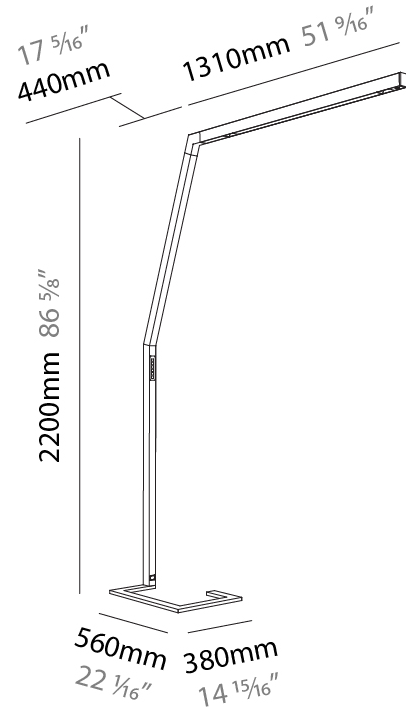

PROJECT
TYPE
SPECIFIER
QUANTITY
DATE

HYPRO-F 160 PORTABLE

A340008-

base number	Color	Finishes	Finishes	Finishes	Finishes	Finishes	Diffuser
	Temperature						

1. To build a product code in our configurator select the specify button on the base model # product page
2. To build a manual product code on this datasheet choose from the options listed below in blue font and add the suffix to the base model #

GENERAL

Series: Hypro
Subseries: Hypro-F 160
Brand: Prolicht
Division: Architectural
Mounting Type: Portable
Mounting Location: Floor
Subcategory: Floor

PHYSICAL

Shape: Abstract
Length (mm): 1750
Length (in): 68 7/8
Width (mm): 380
Width (in): 14 15/16
Height (mm): 2200
Height (in): 86 5/8
Light Distribution: Direct / Indirect
Diffuser: PMMA - Micro-prism / Rico
Fixture Finish: ANA / SSR / BKV / CWI / CRY / HAB / MSR / UFT / ITA / RUA / OGR / FTG / MYG / RWR / LOD / PUS / FRO / FUP / KIA / POP / BLS / SPG / MEY / GOH / GUM / CHC / COM / ABZ / JAG / OBR / MOS / ROR
Fixture Material: Aluminum Die Cast

ELECTRICAL

Lamp Type: LED (Zhaga Standard)
Input Wattage (W): 96
Total Output Wattage (W): 87.3
Driver Included: Yes
Driver Location: Integrated
Input Voltage (V): 120 - 277

LED

Color Temperature (°K): 3000 / 4000
Max. Delivered Lumen (lm): 6861-7119
CRI: >90 CRI

OPTICAL

RATINGS AND CERTIFICATIONS

Certified By: Certified for North American Standards
IP rating: IP20