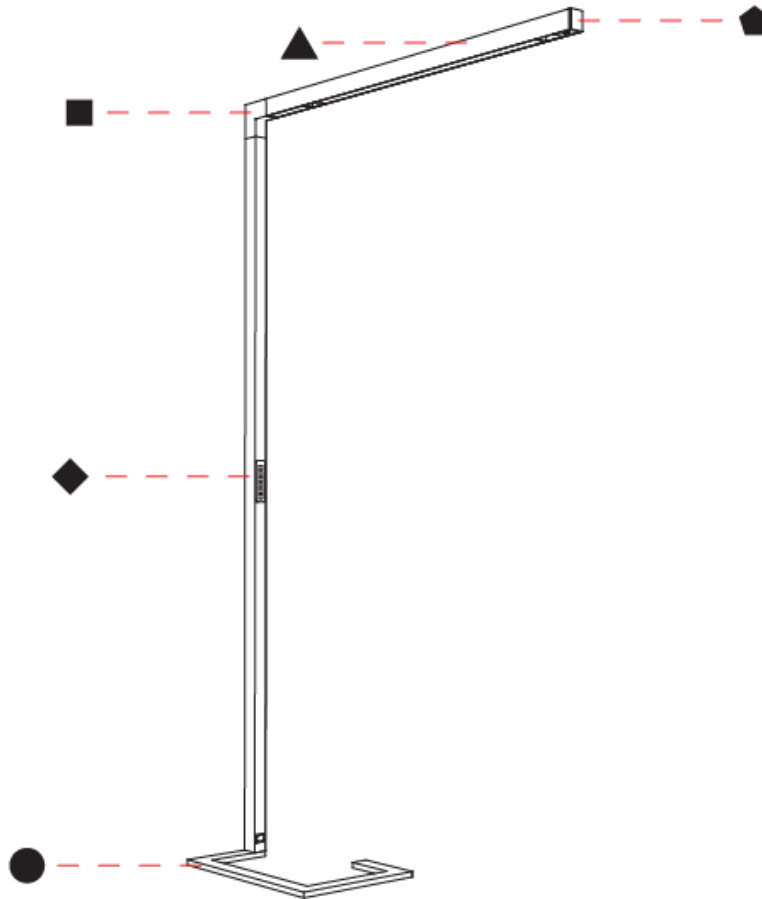

HYPRO-F 90 PORTABLE

A340004-

PROJECT

TYPE

SPECIFIER

QUANTITY

DATE