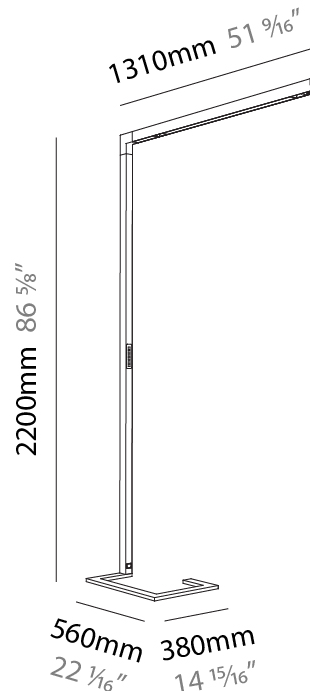

HYPRO-F 90 PORTABLE

A340004-

base number   Color   Finishes   Finishes   Finishes   Finishes   Finishes   Diffuser

1. To build a product code in our configurator select the specify button on the base model # product page
2. To build a manual product code on this datasheet choose from the options listed below in blue font and add the suffix to the base model #

GENERAL

Series: Hypro
Subseries: Hypro-F 90
Brand: Prolicht
Division: Architectural
Mounting Type: Portable
Mounting Location: Floor
Subcategory: Floor

PHYSICAL

Shape: Abstract
Length (mm): 1310
Length (in): 51 ⁹/₁₆"
Width (mm): 380
Width (in): 14 ¹⁵/₁₆"
Height (mm): 2200
Height (in): 86 ⁵/₈"
Light Distribution: Direct / Indirect
Diffuser: PMMA - Micro-prism / Rico
Fixture Finish: ANA / SSR / BKV / CWI / CRY / HAB / MSR / UFT / ITA / RUA / OGR / FTG / MYG / RWR / LOD / PUS / FRO / FUP / KIA / POP / BLS / SPG / MEY / GOH / GUM / CHC / COM / ABZ / JAG / OBR / MOS / ROR
Fixture Material: Aluminum Die Cast

ELECTRICAL

Lamp Type: LED (Zhaga Standard)
Input Wattage (W): 96
Total Output Wattage (W): 87.3
Driver Included: Yes
Driver Location: Integrated
Input Voltage (V): 120 - 277

LED

Color Temperature (°K): 3000 / 4000 / TW
Max. Delivered Lumen (lm): 4068-7001
CRI: >90 CRI

OPTICAL

RATINGS AND CERTIFICATIONS

Certified By: Certified for North American Standards
IP rating: IP20