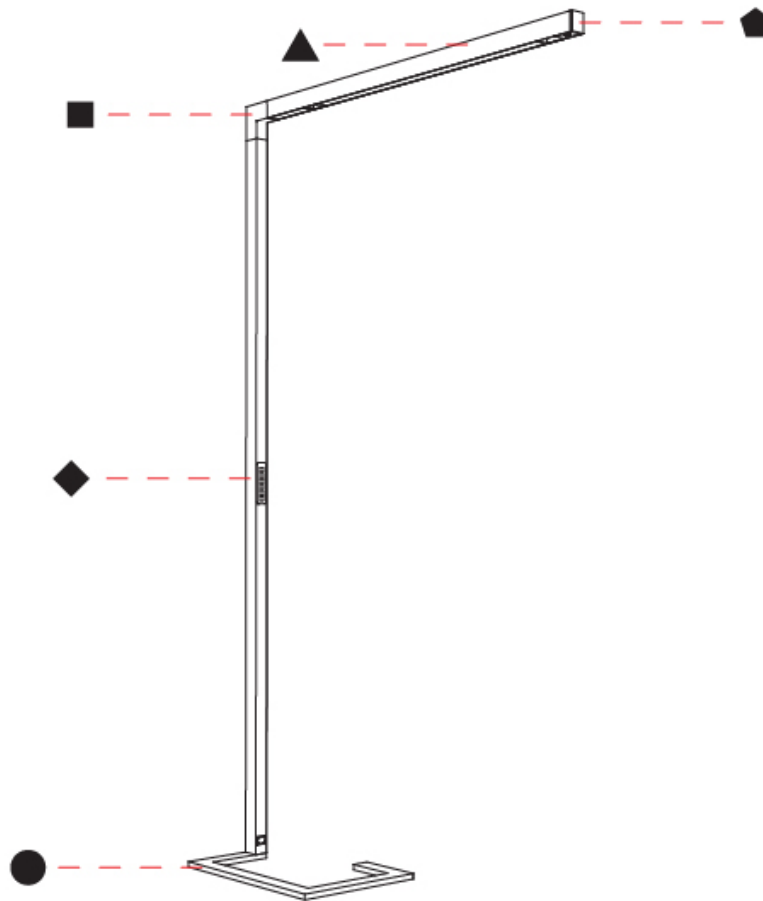

HYPRO-F 90 PORTABLE

A340003-

PROJECT

TYPE

SPECIFIER

QUANTITY

DATE

A