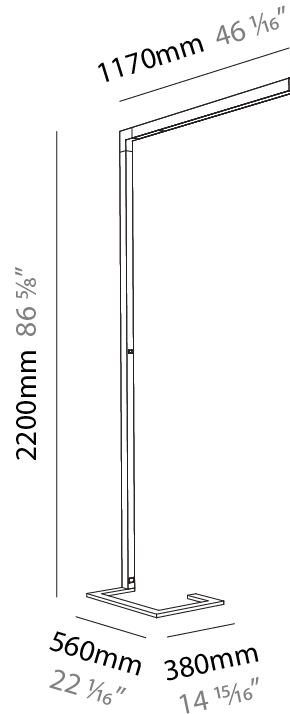

HYPRO-F 90 PORTABLE

A340001-

base number   Color Temperature   Finishes   Finishes   Finishes   Finishes   Finishes   Diffuser   Diffuser Options

PROJECT
TYPE
SPECIFIER
QUANTITY
DATE

1. To build a product code in our configurator select the specify button on the base model # product page
2. To build a manual product code on this datasheet choose from the options listed below in blue font and add the suffix to the base model #

GENERAL

Series: Hypro-F
Subseries: Hypro-F 90
Partner: Prolicht
Division: Architectural
Installation: Portable
Product Type: Floor
Mounting Location: Floor
Light Distribution: Direct / Indirect

PHYSICAL

Shape: Abstract
Length (mm): 1170
Length (in): 46 1/16
Width (mm): 380
Width (in): 14 15/16
Height (mm): 2200
Height (in): 86 5/8

Diffuser: PMMA - Micro-prism / Rico and PMMA - Opal / Linear Scattering / Lens

Fixture Finish: ANA / SSR / BKV / CWI / CRY / HAB / MSR / UFT / ITA / RUA / OGR / FTG / MYG / RWR / LOD / PUS / FRO / FUP / KIA / POP / BLS / SPG / MEY / GOH / CHC / COM / ABZ / JAG / OBR / MOS / ROR

Fixture Material: Aluminum Die Cast

ELECTRICAL

Lamp Type: LED (Zhaga Standard)
Input Wattage (W): 59
Total Output Wattage (W): 53.7
Driver Included: Yes
Driver Location: Integrated
Input Voltage (V): 120 - 277

LED

Color Temperature (°K): 3000 / 4000
Max. Delivered Lumen (lm): 5018 - 5105
CRI: >90 CRI

OPTICAL

RATINGS AND CERTIFICATIONS

Certified By: Certified for North American Standards
IP rating: IP20