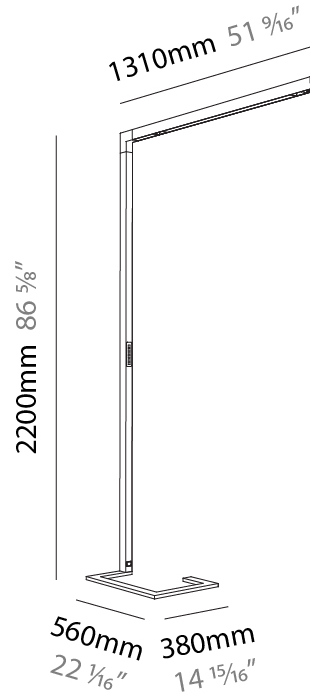

PROJECT
TYPE
SPECIFIER
QUANTITY
DATE

HYPRO-F 90 PORTABLE

A340004-

base number	Color	Finishes	Finishes	Finishes	Finishes	Finishes	Diffuser
	Temperature						

1. To build a product code in our configurator select the specify button on the base model # product page
2. To build a manual product code on this datasheet choose from the options listed below in blue font and add the suffix to the base model #

GENERAL

Series: Hypro-F
Subseries: Hypro-F 90
Partner: Prolicht
Division: Architectural
Installation: Portable
Product Type: Floor
Mounting Location: Floor
Light Distribution: Direct / Indirect

PHYSICAL

Shape: Abstract
Length (mm): 1310
Length (in): 51 ⁹/₁₆
Width (mm): 380
Width (in): 14 ¹⁵/₁₆
Height (mm): 2200
Height (in): 86 ⁵/₈
Diffuser: PMMA - Micro-prism / Rico
Fixture Finish: ANA / SSR / BKV / CWI / CRY / HAB / MSR / UFT / ITA / RUA / OGR / FTG / MYG / RWR / LOD / PUS / FRO / FUP / KIA / POP / BLS / SPG / MEY / GOH / CHC / COM / ABZ / JAG / OBR / MOS / ROR
Fixture Material: Aluminum Die Cast

ELECTRICAL

Lamp Type: LED (Zhaga Standard)
Input Wattage (W): 96
Total Output Wattage (W): 87.3
Driver Included: Yes
Driver Location: Integrated
Input Voltage (V): 120 - 277

LED

Color Temperature (°K): 3000 / 4000 / TW
Max. Delivered Lumen (lm): 4068-7001
CRI: >90 CRI

OPTICAL

RATINGS AND CERTIFICATIONS

Certified By: Certified for North American Standards
IP rating: IP20