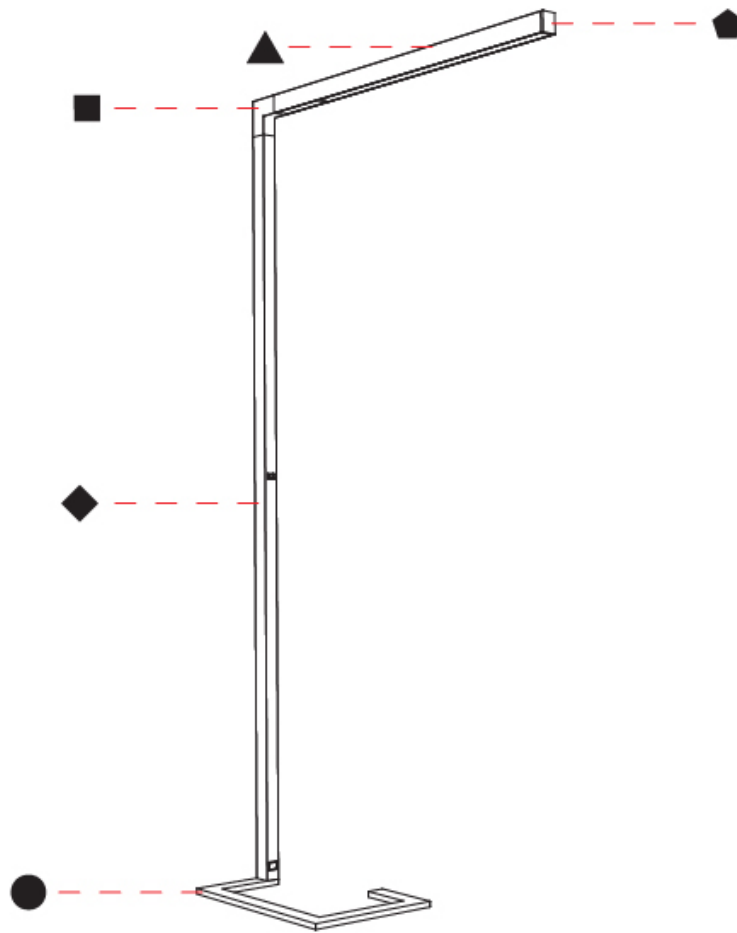

HYPRO-F 90 PORTABLE

A340001-

PROJECT

TYPE

SPECIFIER

QUANTITY

DATE