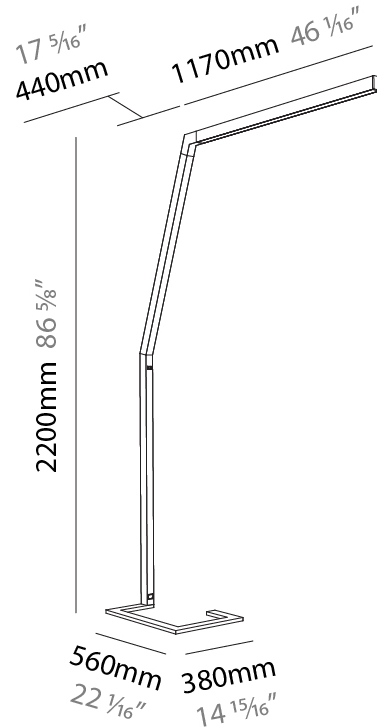

PROJECT	_____
TYPE	_____
SPECIFIER	_____
QUANTITY	_____
DATE	_____

HYPRO-F 160 PORTABLE

A340006-

base number   Color Temperature   Finishes   Finishes   Finishes   Finishes   Finishes   Diffuser   Diffuser Options

1. To build a product code in our configurator select the specify button on the base model # product page
2. To build a manual product code on this datasheet choose from the options listed below in blue font and add the suffix to the base model #

GENERAL

Series: Hypro-F
Subseries: Hypro-F 160
Partner: Prolicht
Division: Architectural
Installation: Portable
Product Type: Floor
Mounting Location: Floor
Light Distribution: Direct / Indirect

PHYSICAL

Shape: Abstract
Length (mm): 1610
Length (in): 63 7/8
Width (mm): 380
Width (in): 14 15/16
Height (mm): 2200
Height (in): 86 5/8
Diffuser: PMMA - Micro-prism / Rico and PMMA - Opal / Linear Scattering / Lens
Fixture Finish: ANA / SSR / BKV / CWI / CRY / HAB / MSR / UFT / ITA / RUA / OGR / FTG / MYG / RWR / LOD / PUS / FRO / FUP / KIA / POP / BLS / SPG / MEY / GOH / CHC / COM / ABZ / JAG / OBR / MOS / ROR
Fixture Material: Aluminum Die Cast

ELECTRICAL

Lamp Type: LED (Zhaga Standard)
Input Wattage (W): 59
Total Output Wattage (W): 53.7
Driver Included: Yes
Driver Location: Integrated
Input Voltage (V): 120 - 277

LED

Color Temperature (°K): 3000 / 4000
Max. Delivered Lumen (lm): 5018 - 5105
CRI: >90 CRI

OPTICAL

RATINGS AND CERTIFICATIONS

Certified By: Certified for North American Standards
IP rating: IP20