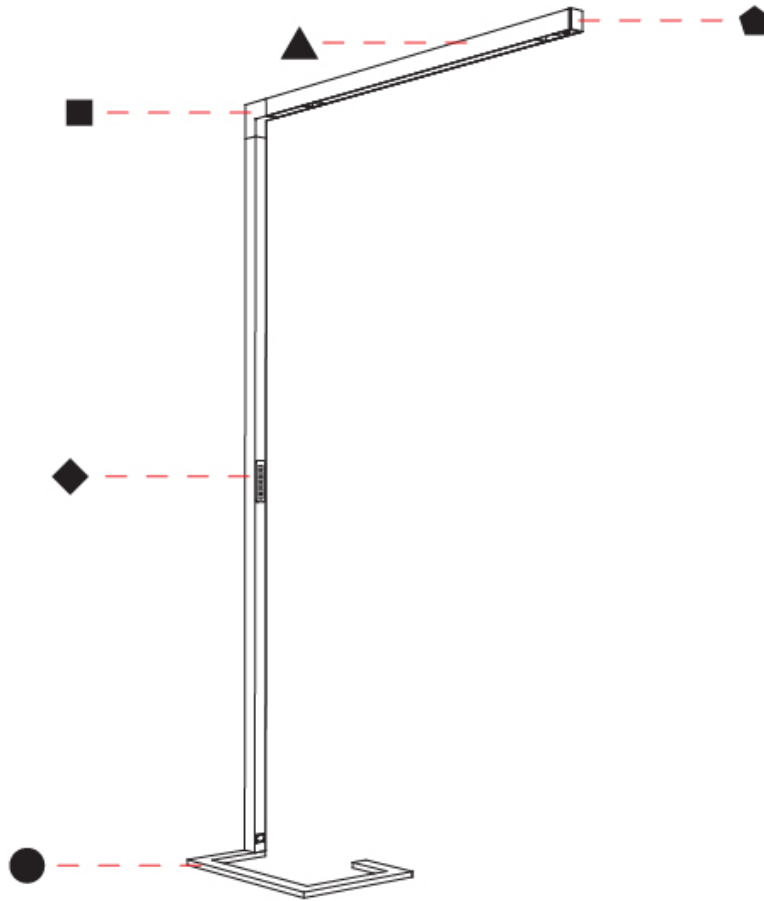

HYPRO-F 90 PORTABLE

A340002-

PROJECT _____

TYPE _____

SPECIFIER _____

QUANTITY _____

DATE _____

A