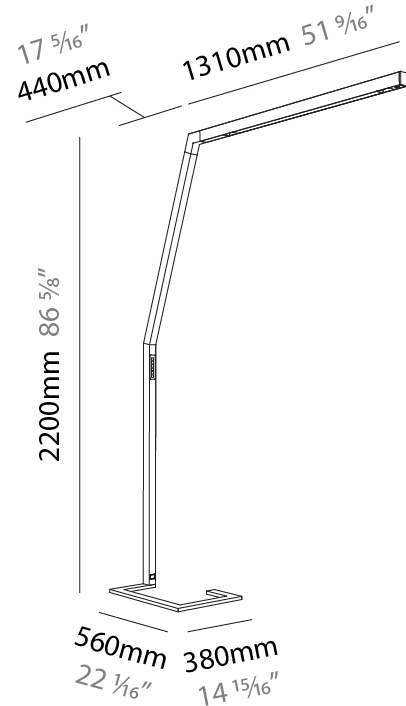

HYPRO-F 160 PORTABLE

A340009-

base number	Color Temperature	Finishes	Finishes	Finishes	Finishes	Finishes	Diffuser	Diffuser Options

1. To build a product code in our configurator select the specify button on the base model # product page
2. To build a manual product code on this datasheet choose from the options listed below in blue font and add the suffix to the base model #

GENERAL

Series: Hypro-F
Subseries: Hypro-F 160
Partner: Prolicht
Division: Architectural
Installation: Portable
Product Type: Floor
Mounting Location: Floor
Light Distribution: Direct / Indirect

PHYSICAL

Shape: Abstract
Length (mm): 1750
Length (in): 68 7/8
Width (mm): 380
Width (in): 14 15/16
Height (mm): 2200
Height (in): 86 5/8
Diffuser: PMMA - Micro-prism / Rico and PMMA - Opal / Linear Scattering / Lens
Fixture Finish: ANA / SSR / BKV / CWI / CRY / HAB / MSR / UFT / ITA / RUA / OGR / FTG / MYG / RWR / LOD / PUS / FRO / FUP / KIA / POP / BLS / SPG / MEY / GOH / CHC / COM / ABZ / JAG / OBR / MOS / ROR
Fixture Material: Aluminum Die Cast

ELECTRICAL

Lamp Type: LED (Zhaga Standard)
Input Wattage (W): 96
Total Output Wattage (W): 87.3
Driver Included: Yes
Driver Location: Integrated
Input Voltage (V): 120 - 277

LED

Color Temperature (°K): 3000 / 4000 / TW
Max. Delivered Lumen (lm): 4068-7001
CRI: >90 CRI

OPTICAL

RATINGS AND CERTIFICATIONS

Certified By: Certified for North American Standards
IP rating: IP20