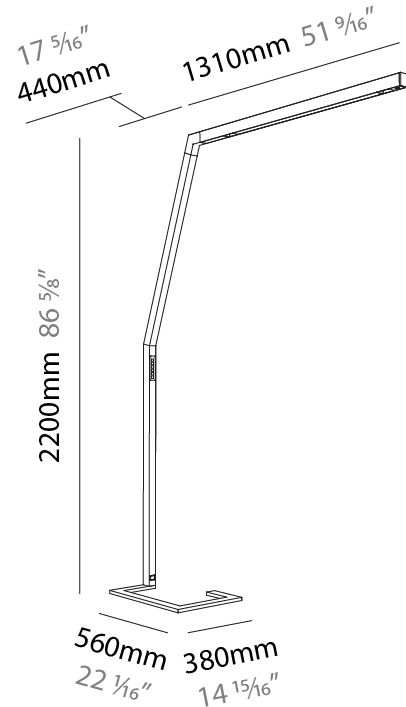

PROJECT
TYPE
SPECIFIER
QUANTITY
DATE

HYPRO-F 160 PORTABLE

A340007-

base number   Color   Finishes   Finishes   Finishes   Finishes   Finishes   Diffuser

Temperature

1. To build a product code in our configurator select the specify button on the base model # product page
2. To build a manual product code on this datasheet choose from the options listed below in blue font and add the suffix to the base model #

GENERAL

Series: Hypro-F
Subseries: Hypro-F 160
Partner: Prolicht
Division: Architectural
Installation: Portable
Product Type: Floor
Mounting Location: Floor
Light Distribution: Direct

PHYSICAL

Shape: Abstract
Length (mm): 1750
Length (in): 68 ⁷/₈
Width (mm): 380
Width (in): 14 ¹⁵/₁₆
Height (mm): 2200
Height (in): 86 ⁵/₈
Diffuser: PMMA - Micro-prism / Rico
Fixture Finish: ANA / SSR / BKV / CWI / CRY / HAB / MSR / UFT / ITA / RUA / OGR / FTG / MYG / RWR / LOD / PUS / FRO / FUP / KIA / POP / BLS / SPG / MEY / GOH / CHC / COM / ABZ / JAG / OBR / MOS / ROR
Fixture Material: Aluminum Die Cast

ELECTRICAL

Lamp Type: LED (Zhaga Standard)
Input Wattage (W): 67
Total Output Wattage (W): 60.9
Driver Included: Yes
Driver Location: Integrated
Input Voltage (V): 120 - 277

LED

Color Temperature (°K): 3000 / 4000
Max. Delivered Lumen (lm): 4068 / 4275
CRI: >90 CRI

OPTICAL

RATINGS AND CERTIFICATIONS

Certified By: Certified for North American Standards
IP rating: IP20