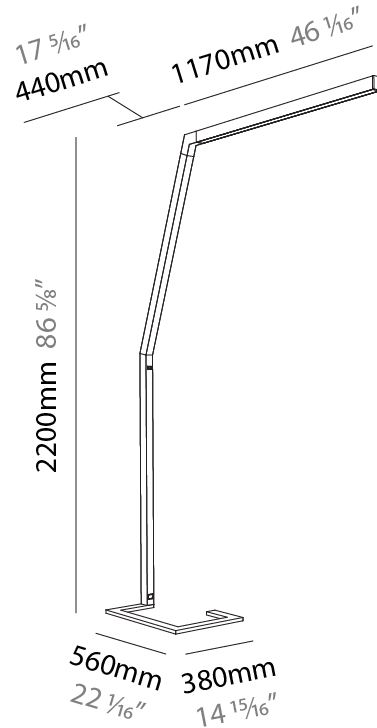

PROJECT
TYPE
SPECIFIER
QUANTITY
DATE

HYPRO-F 160 PORTABLE

A340006-

base number   Color Temperature   Finishes   Finishes   Finishes   Finishes   Finishes   Diffuser   Diffuser Options

1. To build a product code in our configurator select the specify button on the base model # product page
2. To build a manual product code on this datasheet choose from the options listed below in blue font and add the suffix to the base model #

GENERAL

Series: Hypro-F
Subseries: Hypro-F 160
Partner: Prolicht
Division: Architectural
Installation: Portable
Product Type: Floor
Mounting Location: Floor
Light Distribution: Direct / Indirect

PHYSICAL

Shape: Abstract
Length (mm): 1610
Length (in): 63 ⁷/₈
Width (mm): 380
Width (in): 14 ¹⁵/₁₆
Height (mm): 2200
Height (in): 86 ⁵/₈
Diffuser: PMMA - Micro-prism / Rico and PMMA - Opal / Linear Scattering / Lens
Fixture Finish: ANA / SSR / BKV / CWI / CRY / HAB / MSR / UFT / ITA / RUA / OGR / FTG / MYG / RWR / LOD / PUS / FRO / FUP / KIA / POP / BLS / SPG / MEY / GOH / CHC / COM / ABZ / JAG / OBR / MOS / ROR
Fixture Material: Aluminum Die Cast

ELECTRICAL

Lamp Type: LED (Zhaga Standard)
Input Wattage (W): 59
Total Output Wattage (W): 53.7
Driver Included: Yes
Driver Location: Integrated
Input Voltage (V): 120 - 277

LED

Color Temperature (°K): 3000 / 4000
Max. Delivered Lumen (lm): 5018 - 5105
CRI: >90 CRI

OPTICAL

RATINGS AND CERTIFICATIONS

Certified By: Certified for North American Standards
IP rating: IP20