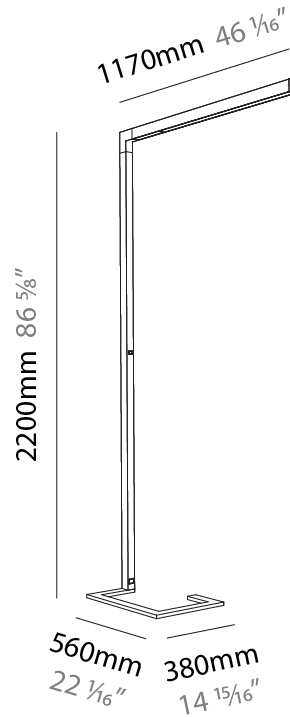

HYPRO-F 90 PORTABLE

A340000-

base number   Color   Finishes   Finishes   Finishes   Finishes   Finishes   Diffuser

PROJECT
TYPE
SPECIFIER
QUANTITY
DATE

1. To build a product code in our configurator select the specify button on the base model # product page
2. To build a manual product code on this datasheet choose from the options listed below in blue font and add the suffix to the base model #

GENERAL

Series: Hypro-F
Subseries: Hypro-F 90
Partner: Prolicht
Division: Architectural
Installation: Portable
Product Type: Floor
Mounting Location: Floor
Light Distribution: Direct

PHYSICAL

Shape: Abstract
Length (mm): 1170
Length (in): 46 1/16
Width (mm): 380
Width (in): 14 15/16
Height (mm): 2200
Height (in): 86 5/8
Diffuser: PMMA - Micro-prism / Rico
Fixture Finish: ANA / SSR / BKV / CWI / CRY / HAB / MSR / UFT / ITA / RUA / OGR / FTG / MYG / RWR / LOD / PUS / FRO / FUP / KIA / POP / BLS / SPG / MEY / GOH / CHC / COM / ABZ / JAG / OBR / MOS / ROR
Fixture Material: Aluminum Die Cast

ELECTRICAL

Lamp Type: LED (Zhaga Standard)
Input Wattage (W): 30
Total Output Wattage (W): 27.3
Driver Included: Yes
Driver Location: Integrated
Input Voltage (V): 120 - 277
Constant Current (MA): 500mA

LED

Color Temperature (°K): 3000 / 4000
Max. Delivered Lumen (lm): 2210 / 2251
Nominal Lumen (lm): 3240 / 3300
CRI: >90 CRI

OPTICAL

RATINGS AND CERTIFICATIONS

Certified By: Certified for North American Standards
IP rating: IP20