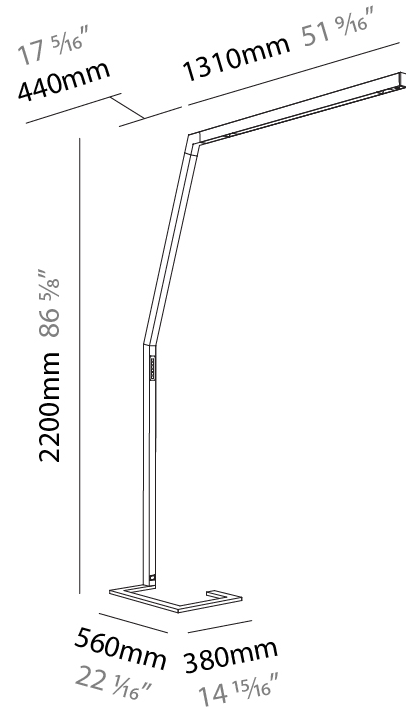

PROJECT
TYPE
SPECIFIER
QUANTITY
DATE

HYPRO-F 160 PORTABLE

A340007-

base number   Color   Finishes   Finishes   Finishes   Finishes   Finishes   Diffuser

Temperature

1. To build a product code in our configurator select the specify button on the base model # product page
2. To build a manual product code on this datasheet choose from the options listed below in blue font and add the suffix to the base model #

GENERAL

Series: Hypro-F
Subseries: Hypro-F 160
Partner: Prolicht
Division: Architectural
Installation: Portable
Product Type: Floor
Mounting Location: Floor
Light Distribution: Direct

PHYSICAL

Shape: Abstract
Length (mm): 1750
Length (in): 68 ⁷/₈
Width (mm): 380
Width (in): 14 ¹⁵/₁₆
Height (mm): 2200
Height (in): 86 ⁵/₈
Diffuser: PMMA - Micro-prism / Rico
Fixture Finish: ANA / SSR / BKV / CWI / CRY / HAB / MSR / UFT / ITA / RUA / OGR / FTG / MYG / RWR / LOD / PUS / FRO / FUP / KIA / POP / BLS / SPG / MEY / GOH / CHC / COM / ABZ / JAG / OBR / MOS / ROR
Fixture Material: Aluminum Die Cast

ELECTRICAL

Lamp Type: LED (Zhaga Standard)
Input Wattage (W): 67
Total Output Wattage (W): 60.9
Driver Included: Yes
Driver Location: Integrated
Input Voltage (V): 120 - 277

LED

Color Temperature (°K): 3000 / 4000
Max. Delivered Lumen (lm): 4068 / 4275
CRI: >90 CRI

OPTICAL

RATINGS AND CERTIFICATIONS

Certified By: Certified for North American Standards
IP rating: IP20