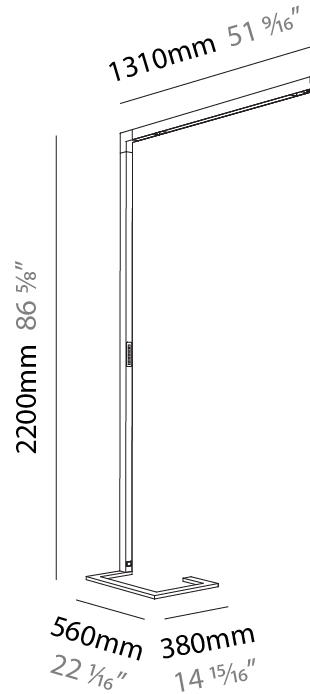

PROJECT
TYPE
SPECIFIER
QUANTITY
DATE

HYPRO-F 90 PORTABLE

A340002-

base number   Color   Finishes   Finishes   Finishes   Finishes   Finishes   Diffuser

1. To build a product code in our configurator select the specify button on the base model # product page
2. To build a manual product code on this datasheet choose from the options listed below in blue font and add the suffix to the base model #

GENERAL

Series: Hypro-F
Subseries: Hypro-F 90
Partner: Prolicht
Division: Architectural
Installation: Portable
Product Type: Floor
Mounting Location: Floor
Light Distribution: Direct

PHYSICAL

Shape: Abstract
Length (mm): 1310
Length (in): 51 ⁹/₁₆"
Width (mm): 380
Width (in): 14 ¹⁵/₁₆"
Height (mm): 2200
Height (in): 86 ⁵/₈"
Diffuser: PMMA - Micro-prism / Rico
Fixture Finish: ANA / SSR / BKV / CWI / CRY / HAB / MSR / UFT / ITA / RUA / OGR / FTG / MYG / RWR / LOD / PUS / FRO / FUP / KIA / POP / BLS / SPG / MEY / GOH / CHC / COM / ABZ / JAG / OBR / MOS / ROR
Fixture Material: Aluminum Die Cast

ELECTRICAL

Lamp Type: LED (Zhaga Standard)
Input Wattage (W): 67
Total Output Wattage (W): 60.9
Driver Included: Yes
Driver Location: Integrated
Input Voltage (V): 120 - 277

LED

Color Temperature (°K): 3000 / 4000
Max. Delivered Lumen (lm): 4068 / 4275
CRI: >90 CRI

OPTICAL

RATINGS AND CERTIFICATIONS

Certified By: Certified for North American Standards
IP rating: IP20