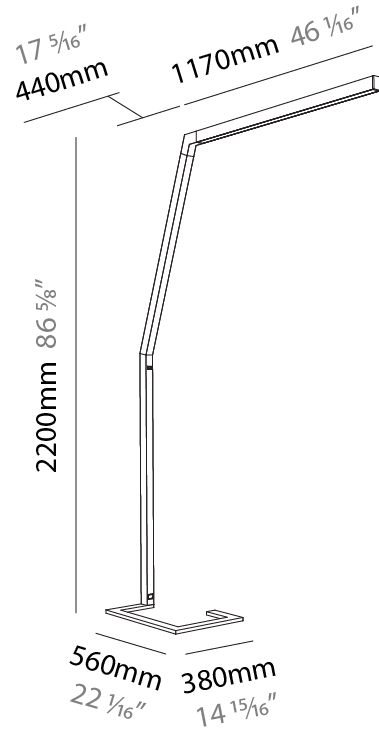

PROJECT
TYPE
SPECIFIER
QUANTITY
DATE

HYPRO-F 160 PORTABLE

A340005-

base number   Color   Finishes   Finishes   Finishes   Finishes   Finishes   Diffuser

Temperature

1. To build a product code in our configurator select the specify button on the base model # product page
2. To build a manual product code on this datasheet choose from the options listed below in blue font and add the suffix to the base model #

GENERAL

Series: Hypro-F
Subseries: Hypro-F 160
Partner: Prolicht
Division: Architectural
Installation: Portable
Product Type: Floor
Mounting Location: Floor
Light Distribution: Direct

PHYSICAL

Shape: Abstract
Length (mm): 1610
Length (in): 63 ⁷/₈
Width (mm): 380
Width (in): 14 ¹⁵/₁₆
Height (mm): 2200
Height (in): 86 ⁵/₈
Diffuser: PMMA - Micro-prism / Rico
Fixture Finish: ANA / SSR / BKV / CWI / CRY / HAB / MSR / UFT / ITA / RUA / OGR / FTG / MYG / RWR / LOD / PUS / FRO / FUP / KIA / POP / BLS / SPG / MEY / GOH / CHC / COM / ABZ / JAG / OBR / MOS / ROR
Fixture Material: Aluminum Die Cast

ELECTRICAL

Lamp Type: LED (Zhaga Standard)
Input Wattage (W): 30
Total Output Wattage (W): 27.3
Driver Included: Yes
Driver Location: Integrated
Input Voltage (V): 120 - 277
Constant Current (mA): 500mA

LED

Color Temperature (°K): 3000 / 4000
Max. Delivered Lumen (lm): 2210 / 2251
CRI: >90 CRI

OPTICAL

RATINGS AND CERTIFICATIONS

Certified By: Certified for North American Standards
IP rating: IP20