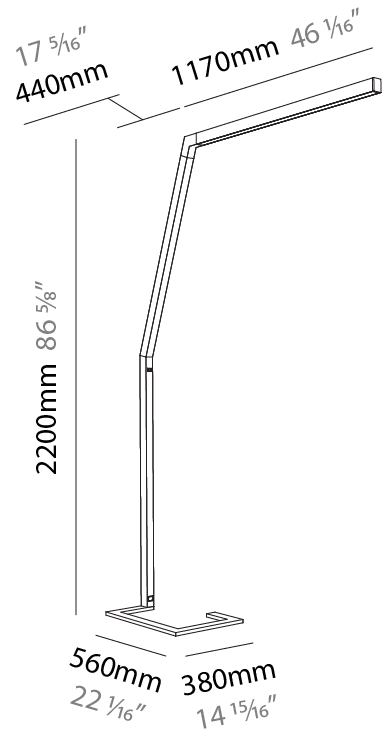

PROJECT	_____
TYPE	_____
SPECIFIER	_____
QUANTITY	_____
DATE	_____

HYPRO-F 160 PORTABLE

A340006-

base number   Color Temperature   Finishes   Finishes   Finishes   Finishes   Finishes   Diffuser   Diffuser Options

1. To build a product code in our configurator select the specify button on the base model # product page
2. To build a manual product code on this datasheet choose from the options listed below in blue font and add the suffix to the base model #

GENERAL

Series: Hypro-F
Subseries: Hypro-F 160
Partner: Prolicht
Division: Architectural
Installation: Portable
Product Type: Floor
Mounting Location: Floor
Light Distribution: Direct / Indirect

PHYSICAL

Shape: Abstract
Length (mm): 1610
Length (in): 63 ⁷/₈
Width (mm): 380
Width (in): 14 ¹⁵/₁₆
Height (mm): 2200
Height (in): 86 ⁵/₈
Diffuser: PMMA - Micro-prism / Rico and PMMA - Opal / Linear Scattering / Lens
Fixture Finish: ANA / SSR / BKV / CWI / CRY / HAB / MSR / UFT / ITA / RUA / OGR / FTG / MYG / RWR / LOD / PUS / FRO / FUP / KIA / POP / BLS / SPG / MEY / GOH / CHC / COM / ABZ / JAG / OBR / MOS / ROR
Fixture Material: Aluminum Die Cast

ELECTRICAL

Lamp Type: LED (Zhaga Standard)
Input Wattage (W): 59
Total Output Wattage (W): 53.7
Driver Included: Yes
Driver Location: Integrated
Input Voltage (V): 120 - 277

LED

Color Temperature (°K): 3000 / 4000
Max. Delivered Lumen (lm): 5018 - 5105
CRI: >90 CRI

OPTICAL

RATINGS AND CERTIFICATIONS

Certified By: Certified for North American Standards
IP rating: IP20