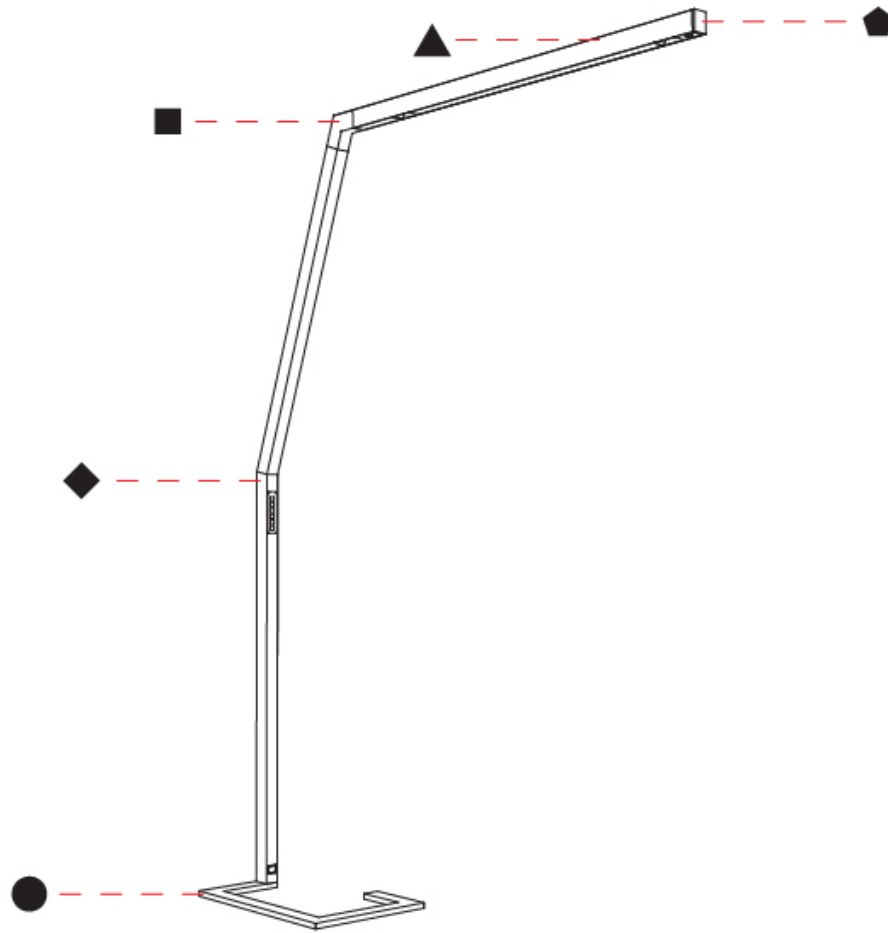

HYPRO-F 160 PORTABLE

A340009-

PROJECT
TYPE
SPECIFIER
QUANTITY
DATE