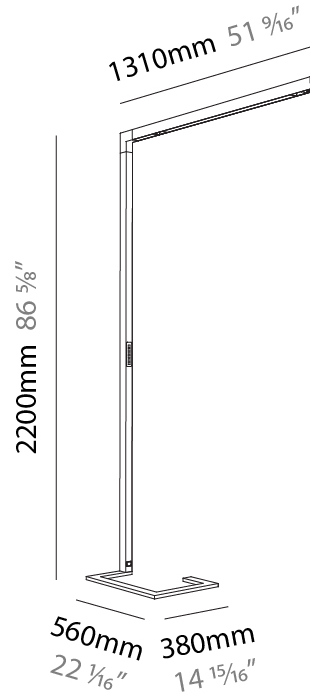

HYPRO-F 90 PORTABLE

A340004-

base number   Color   Finishes   Finishes   Finishes   Finishes   Finishes   Diffuser

1. To build a product code in our configurator select the specify button on the base model # product page
2. To build a manual product code on this datasheet choose from the options listed below in blue font and add the suffix to the base model #

GENERAL

Series: Hypro-F
Subseries: Hypro-F 90
Partner: Prolicht
Division: Architectural
Installation: Portable
Product Type: Floor
Mounting Location: Floor
Light Distribution: Direct / Indirect

PHYSICAL

Shape: Abstract
Length (mm): 1310
Length (in): 51 ⁹/₁₆"
Width (mm): 380
Width (in): 14 ¹⁵/₁₆"
Height (mm): 2200
Height (in): 86 ⁵/₈"
Diffuser: PMMA - Micro-prism / Rico
Fixture Finish: ANA / SSR / BKV / CWI / CRY / HAB / MSR / UFT / ITA / RUA / OGR / FTG / MYG / RWR / LOD / PUS / FRO / FUP / KIA / POP / BLS / SPG / MEY / GOH / CHC / COM / ABZ / JAG / OBR / MOS / ROR
Fixture Material: Aluminum Die Cast

ELECTRICAL

Lamp Type: LED (Zhaga Standard)
Input Wattage (W): 96
Total Output Wattage (W): 87.3
Driver Included: Yes
Driver Location: Integrated
Input Voltage (V): 120 - 277

LED

Color Temperature (°K): 3000 / 4000 / TW
Max. Delivered Lumen (lm): 4068-7001
CRI: >90 CRI

OPTICAL

RATINGS AND CERTIFICATIONS

Certified By: Certified for North American Standards
IP rating: IP20