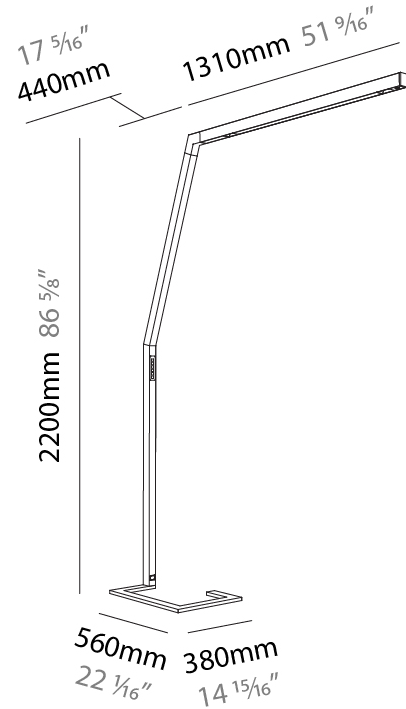

PROJECT
TYPE
SPECIFIER
QUANTITY
DATE

HYPRO-F 160 PORTABLE

A340008-

base number   Color   Finishes   Finishes   Finishes   Finishes   Finishes   Diffuser
Temperature

1. To build a product code in our configurator select the specify button on the base model # product page
2. To build a manual product code on this datasheet choose from the options listed below in blue font and add the suffix to the base model #

GENERAL

Series: Hypro-F
Subseries: Hypro-F 160
Partner: Prolicht
Division: Architectural
Installation: Portable
Product Type: Floor
Mounting Location: Floor
Light Distribution: Direct / Indirect

PHYSICAL

Shape: Abstract
Length (mm): 1750
Length (in): 68 ⁷/₈
Width (mm): 380
Width (in): 14 ¹⁵/₁₆
Height (mm): 2200
Height (in): 86 ⁵/₈
Diffuser: PMMA - Micro-prism / Rico
Fixture Finish: ANA / SSR / BKV / CWI / CRY / HAB / MSR / UFT / ITA / RUA / OGR / FTG / MYG / RWR / LOD / PUS / FRO / FUP / KIA / POP / BLS / SPG / MEY / GOH / CHC / COM / ABZ / JAG / OBR / MOS / ROR
Fixture Material: Aluminum Die Cast

ELECTRICAL

Lamp Type: LED (Zhaga Standard)
Input Wattage (W): 96
Total Output Wattage (W): 87.3
Driver Included: Yes
Driver Location: Integrated
Input Voltage (V): 120 - 277

LED

Color Temperature (°K): 3000 / 4000
Max. Delivered Lumen (lm): 6861-7119
CRI: >90 CRI

OPTICAL

RATINGS AND CERTIFICATIONS

Certified By: Certified for North American Standards
IP rating: IP20