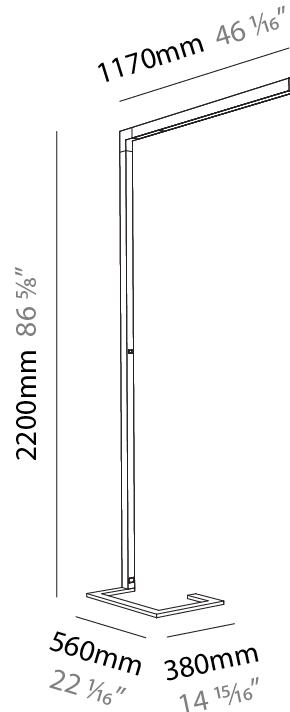

HYPRO-F 90 PORTABLE

A340001-

base number   Color Temperature   Finishes   Finishes   Finishes   Finishes   Finishes   Diffuser   Diffuser Options

PROJECT
TYPE
SPECIFIER
QUANTITY
DATE

1. To build a product code in our configurator select the specify button on the base model # product page
2. To build a manual product code on this datasheet choose from the options listed below in blue font and add the suffix to the base model #

GENERAL

Series: Hypro-F
Subseries: Hypro-F 90
Partner: Prolicht
Division: Architectural
Installation: Portable
Product Type: Floor
Mounting Location: Floor
Light Distribution: Direct / Indirect

PHYSICAL

Shape: Abstract
Length (mm): 1170
Length (in): 46 1/16
Width (mm): 380
Width (in): 14 15/16
Height (mm): 2200
Height (in): 86 5/8
Diffuser: PMMA - Micro-prism / Rico and PMMA - Opal / Linear Scattering / Lens
Fixture Finish: ANA / SSR / BKV / CWI / CRY / HAB / MSR / UFT / ITA / RUA / OGR / FTG / MYG / RWR / LOD / PUS / FRO / FUP / KIA / POP / BLS / SPG / MEY / GOH / CHC / COM / ABZ / JAG / OBR / MOS / ROR
Fixture Material: Aluminum Die Cast

ELECTRICAL

Lamp Type: LED (Zhaga Standard)
Input Wattage (W): 59
Total Output Wattage (W): 53.7
Driver Included: Yes
Driver Location: Integrated
Input Voltage (V): 120 - 277

LED

Color Temperature (°K): 3000 / 4000
Max. Delivered Lumen (lm): 5018 - 5105
CRI: >90 CRI

OPTICAL

RATINGS AND CERTIFICATIONS

Certified By: Certified for North American Standards
IP rating: IP20