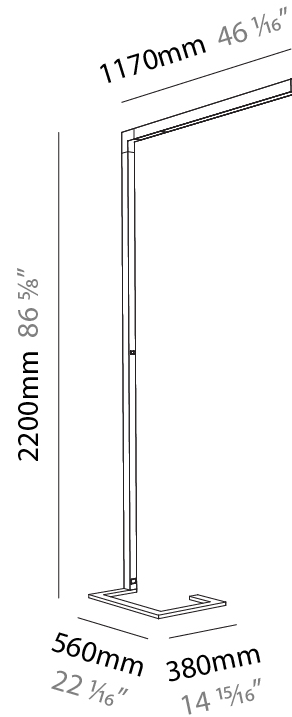

HYPRO-F 90 PORTABLE

A340000-

base number   Color   Finishes   Finishes   Finishes   Finishes   Finishes   Diffuser

PROJECT
TYPE
SPECIFIER
QUANTITY
DATE

1. To build a product code in our configurator select the specify button on the base model # product page
2. To build a manual product code on this datasheet choose from the options listed below in blue font and add the suffix to the base model #

GENERAL

Series: Hypro-F
Subseries: Hypro-F 90
Partner: Prolicht
Division: Architectural
Installation: Portable
Product Type: Floor
Mounting Location: Floor
Light Distribution: Direct

PHYSICAL

Shape: Abstract
Length (mm): 1170
Length (in): 46 1/16
Width (mm): 380
Width (in): 14 15/16
Height (mm): 2200
Height (in): 86 5/8
Diffuser: PMMA - Micro-prism / Rico
Fixture Finish: ANA / SSR / BKV / CWI / CRY / HAB / MSR / UFT / ITA / RUA / OGR / FTG / MYG / RWR / LOD / PUS / FRO / FUP / KIA / POP / BLS / SPG / MEY / GOH / CHC / COM / ABZ / JAG / OBR / MOS / ROR
Fixture Material: Aluminum Die Cast

ELECTRICAL

Lamp Type: LED (Zhaga Standard)
Input Wattage (W): 30
Total Output Wattage (W): 27.3
Driver Included: Yes
Driver Location: Integrated
Input Voltage (V): 120 - 277
Constant Current (MA): 500mA

LED

Color Temperature (°K): 3000 / 4000
Max. Delivered Lumen (lm): 2210 / 2251
Nominal Lumen (lm): 3240 / 3300
CRI: >90 CRI

OPTICAL

RATINGS AND CERTIFICATIONS

Certified By: Certified for North American Standards
IP rating: IP20