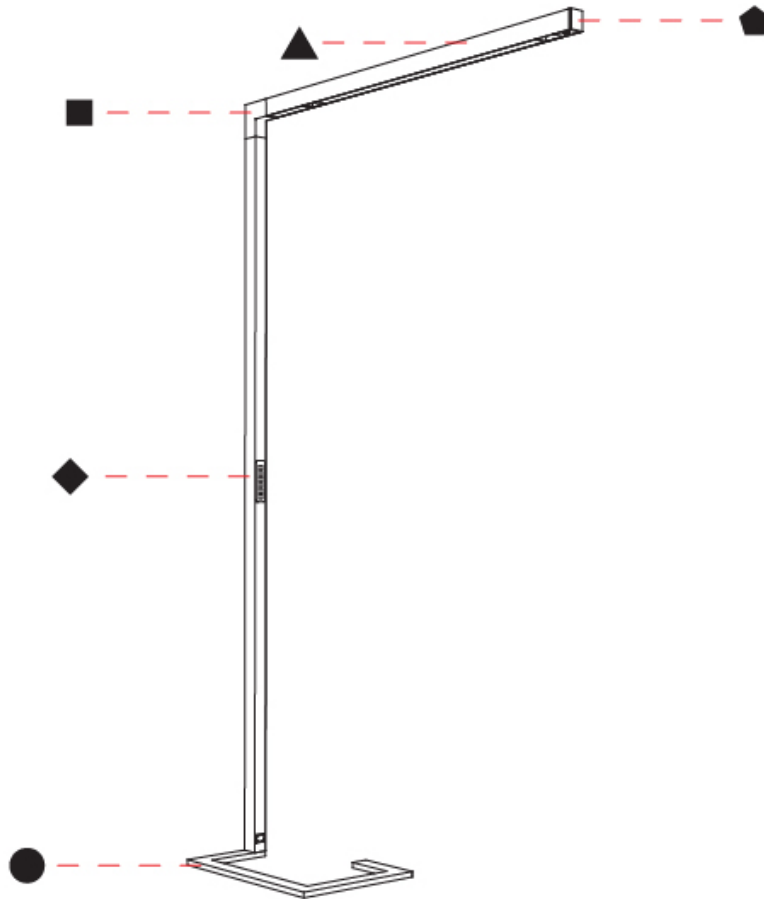

HYPRO-F 90 PORTABLE

A340002-

PROJECT

TYPE

SPECIFIER

QUANTITY

DATE