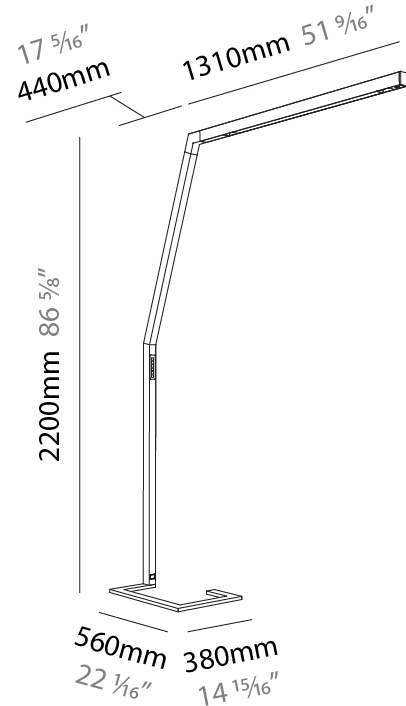

HYPRO-F 160 PORTABLE

A340009-

base number   Color Temperature   Finishes   Finishes   Finishes   Finishes   Finishes   Diffuser   Diffuser Options

1. To build a product code in our configurator select the specify button on the base model # product page
2. To build a manual product code on this datasheet choose from the options listed below in blue font and add the suffix to the base model #

GENERAL

Series: Hypro-F
Subseries: Hypro-F 160
Partner: Prolicht
Division: Architectural
Installation: Portable
Product Type: Floor
Mounting Location: Floor
Light Distribution: Direct / Indirect

PHYSICAL

Shape: Abstract
Length (mm): 1750
Length (in): 68 7/8
Width (mm): 380
Width (in): 14 15/16
Height (mm): 2200
Height (in): 86 5/8
Diffuser: PMMA - Micro-prism / Rico and PMMA - Opal / Linear Scattering / Lens
Fixture Finish: ANA / SSR / BKV / CWI / CRY / HAB / MSR / UFT / ITA / RUA / OGR / FTG / MYG / RWR / LOD / PUS / FRO / FUP / KIA / POP / BLS / SPG / MEY / GOH / CHC / COM / ABZ / JAG / OBR / MOS / ROR
Fixture Material: Aluminum Die Cast

ELECTRICAL

Lamp Type: LED (Zhaga Standard)
Input Wattage (W): 96
Total Output Wattage (W): 87.3
Driver Included: Yes
Driver Location: Integrated
Input Voltage (V): 120 - 277

LED

Color Temperature (°K): 3000 / 4000 / TW
Max. Delivered Lumen (lm): 4068-7001
CRI: >90 CRI

OPTICAL

RATINGS AND CERTIFICATIONS

Certified By: Certified for North American Standards
IP rating: IP20