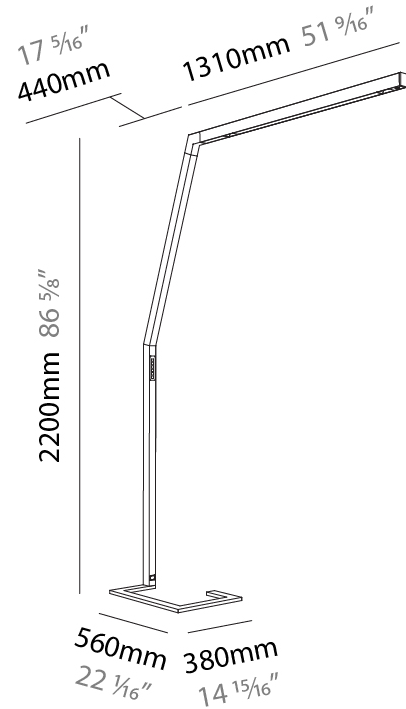

PROJECT
TYPE
SPECIFIER
QUANTITY
DATE

HYPRO-F 160 PORTABLE

A340008-

base number   Color   Finishes   Finishes   Finishes   Finishes   Finishes   Diffuser

Temperature

1. To build a product code in our configurator select the specify button on the base model # product page
2. To build a manual product code on this datasheet choose from the options listed below in blue font and add the suffix to the base model #

GENERAL

Series: Hypro-F
Subseries: Hypro-F 160
Partner: Prolicht
Division: Architectural
Installation: Portable
Product Type: Floor
Mounting Location: Floor
Light Distribution: Direct / Indirect

PHYSICAL

Shape: Abstract
Length (mm): 1750
Length (in): 68 ⁷/₈
Width (mm): 380
Width (in): 14 ¹⁵/₁₆
Height (mm): 2200
Height (in): 86 ⁵/₈
Diffuser: PMMA - Micro-prism / Rico
Fixture Finish: ANA / SSR / BKV / CWI / CRY / HAB / MSR / UFT / ITA / RUA / OGR / FTG / MYG / RWR / LOD / PUS / FRO / FUP / KIA / POP / BLS / SPG / MEY / GOH / CHC / COM / ABZ / JAG / OBR / MOS / ROR
Fixture Material: Aluminum Die Cast

ELECTRICAL

Lamp Type: LED (Zhaga Standard)
Input Wattage (W): 96
Total Output Wattage (W): 87.3
Driver Included: Yes
Driver Location: Integrated
Input Voltage (V): 120 - 277

LED

Color Temperature (°K): 3000 / 4000
Max. Delivered Lumen (lm): 6861-7119
CRI: >90 CRI

OPTICAL

RATINGS AND CERTIFICATIONS

Certified By: Certified for North American Standards
IP rating: IP20