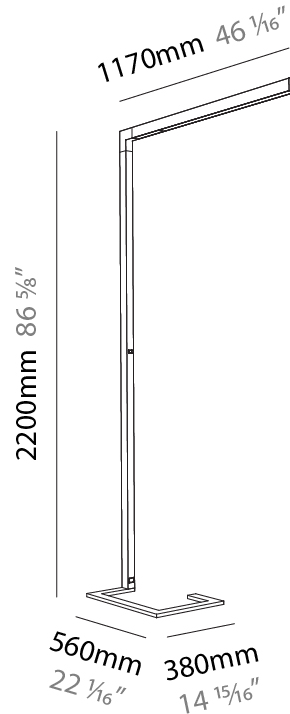

HYPRO-F 90 PORTABLE

A340001-

base number   Color Temperature   Finishes   Finishes   Finishes   Finishes   Finishes   Diffuser   Diffuser Options

PROJECT
TYPE
SPECIFIER
QUANTITY
DATE

1. To build a product code in our configurator select the specify button on the base model # product page
2. To build a manual product code on this datasheet choose from the options listed below in blue font and add the suffix to the base model #

GENERAL

Series: Hypro-F
Subseries: Hypro-F 90
Partner: Prolicht
Division: Architectural
Installation: Portable
Product Type: Floor
Mounting Location: Floor
Light Distribution: Direct / Indirect

PHYSICAL

Shape: Abstract
Length (mm): 1170
Length (in): 46 1/16
Width (mm): 380
Width (in): 14 15/16
Height (mm): 2200
Height (in): 86 5/8
Diffuser: PMMA - Micro-prism / Rico and PMMA - Opal / Linear Scattering / Lens
Fixture Finish: ANA / SSR / BKV / CWI / CRY / HAB / MSR / UFT / ITA / RUA / OGR / FTG / MYG / RWR / LOD / PUS / FRO / FUP / KIA / POP / BLS / SPG / MEY / GOH / CHC / COM / ABZ / JAG / OBR / MOS / ROR
Fixture Material: Aluminum Die Cast

ELECTRICAL

Lamp Type: LED (Zhaga Standard)
Input Wattage (W): 59
Total Output Wattage (W): 53.7
Driver Included: Yes
Driver Location: Integrated
Input Voltage (V): 120 - 277

LED

Color Temperature (°K): 3000 / 4000
Max. Delivered Lumen (lm): 5018 - 5105
CRI: >90 CRI

OPTICAL

RATINGS AND CERTIFICATIONS

Certified By: Certified for North American Standards
IP rating: IP20