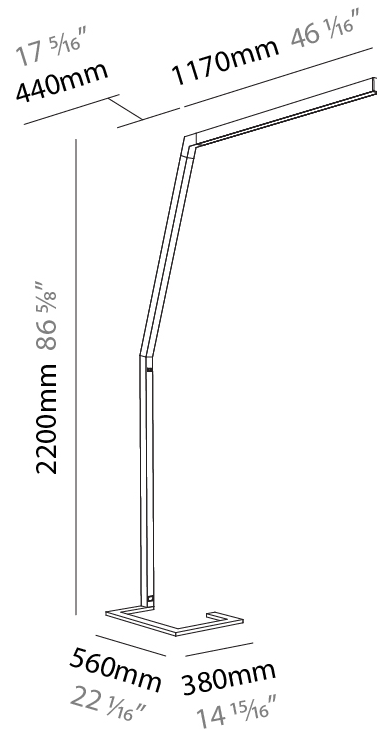

PROJECT
TYPE
SPECIFIER
QUANTITY
DATE

HYPRO-F 160 PORTABLE

A340005-

base number   Color   Finishes   Finishes   Finishes   Finishes   Finishes   Diffuser
Temperature

1. To build a product code in our configurator select the specify button on the base model # product page
2. To build a manual product code on this datasheet choose from the options listed below in blue font and add the suffix to the base model #

GENERAL

Series: Hypro-F
Subseries: Hypro-F 160
Partner: Prolicht
Division: Architectural
Installation: Portable
Product Type: Floor
Mounting Location: Floor
Light Distribution: Direct

PHYSICAL

Shape: Abstract
Length (mm): 1610
Length (in): 63 ⁷/₈
Width (mm): 380
Width (in): 14 ¹⁵/₁₆
Height (mm): 2200
Height (in): 86 ⁵/₈
Diffuser: PMMA - Micro-prism / Rico
Fixture Finish: ANA / SSR / BKV / CWI / CRY / HAB / MSR / UFT / ITA / RUA / OGR / FTG / MYG / RWR / LOD / PUS / FRO / FUP / KIA / POP / BLS / SPG / MEY / GOH / CHC / COM / ABZ / JAG / OBR / MOS / ROR
Fixture Material: Aluminum Die Cast

ELECTRICAL

Lamp Type: LED (Zhaga Standard)
Input Wattage (W): 30
Total Output Wattage (W): 27.3
Driver Included: Yes
Driver Location: Integrated
Input Voltage (V): 120 - 277
Constant Current (mA): 500mA

LED

Color Temperature (°K): 3000 / 4000
Max. Delivered Lumen (lm): 2210 / 2251
CRI: >90 CRI

OPTICAL

RATINGS AND CERTIFICATIONS

Certified By: Certified for North American Standards
IP rating: IP20