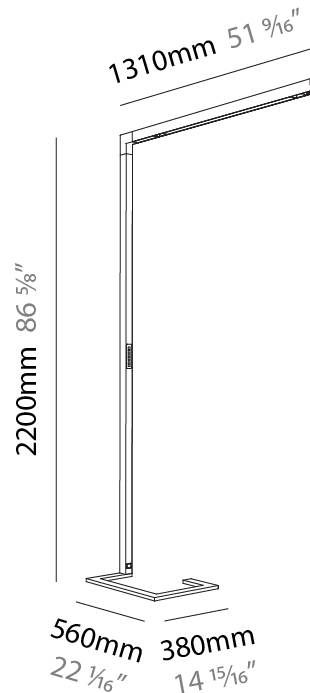

PROJECT
TYPE
SPECIFIER
QUANTITY
DATE

HYPRO-F 90 PORTABLE

A340002-

base number   Color   Finishes   Finishes   Finishes   Finishes   Finishes   Diffuser

1. To build a product code in our configurator select the specify button on the base model # product page
2. To build a manual product code on this datasheet choose from the options listed below in blue font and add the suffix to the base model #

GENERAL

Series: Hypro-F
Subseries: Hypro-F 90
Partner: Prolicht
Division: Architectural
Installation: Portable
Product Type: Floor
Mounting Location: Floor
Light Distribution: Direct

PHYSICAL

Shape: Abstract
Length (mm): 1310
Length (in): 51 ⁹/₁₆"
Width (mm): 380
Width (in): 14 ¹⁵/₁₆"
Height (mm): 2200
Height (in): 86 ⁵/₈"
Diffuser: PMMA - Micro-prism / Rico
Fixture Finish: ANA / SSR / BKV / CWI / CRY / HAB / MSR / UFT / ITA / RUA / OGR / FTG / MYG / RWR / LOD / PUS / FRO / FUP / KIA / POP / BLS / SPG / MEY / GOH / CHC / COM / ABZ / JAG / OBR / MOS / ROR
Fixture Material: Aluminum Die Cast

ELECTRICAL

Lamp Type: LED (Zhaga Standard)
Input Wattage (W): 67
Total Output Wattage (W): 60.9
Driver Included: Yes
Driver Location: Integrated
Input Voltage (V): 120 - 277

LED

Color Temperature (°K): 3000 / 4000
Max. Delivered Lumen (lm): 4068 / 4275
CRI: >90 CRI

OPTICAL

RATINGS AND CERTIFICATIONS

Certified By: Certified for North American Standards
IP rating: IP20