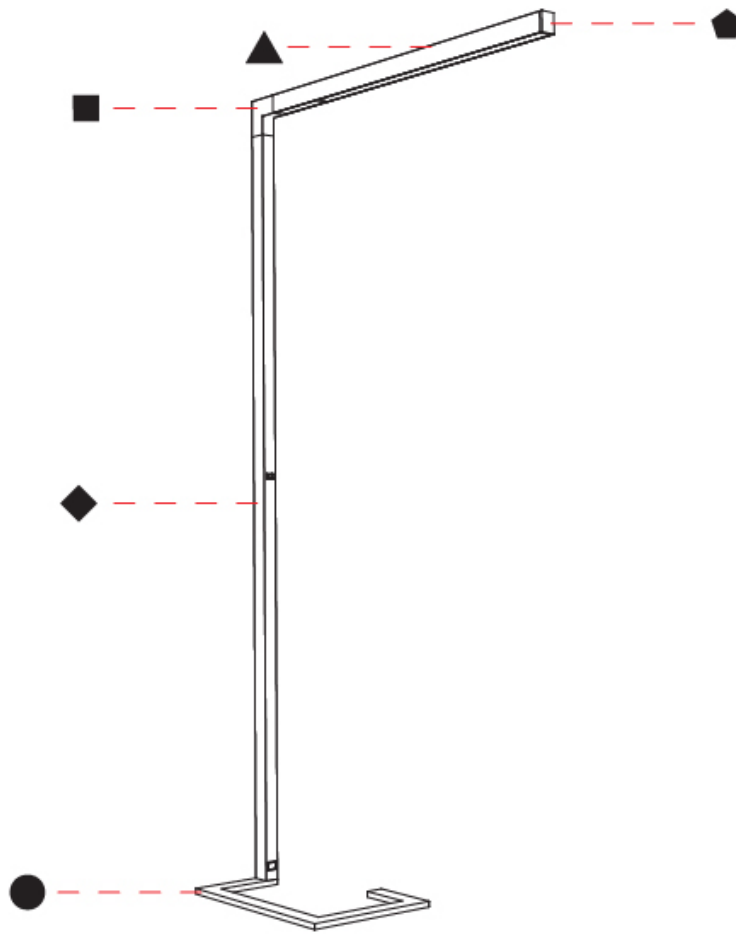

HYPRO-F 90 PORTABLE

A340000-

PROJECT

TYPE

SPECIFIER

QUANTITY

DATE

A