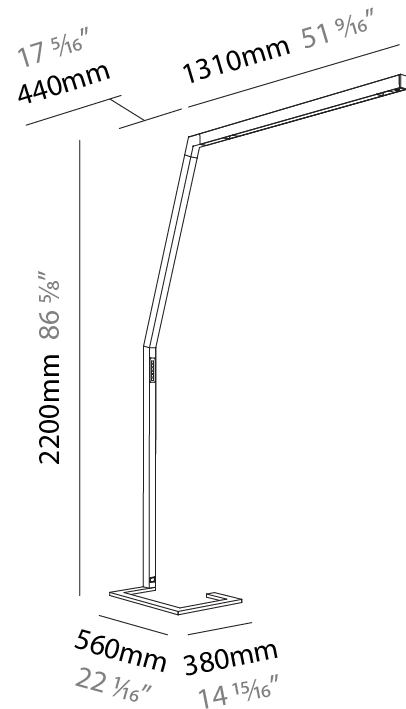

PROJECT
TYPE
SPECIFIER
QUANTITY
DATE

HYPRO-F 160 PORTABLE

A340007-

base number   Color   Finishes   Finishes   Finishes   Finishes   Finishes   Diffuser

Temperature

1. To build a product code in our configurator select the specify button on the base model # product page
2. To build a manual product code on this datasheet choose from the options listed below in blue font and add the suffix to the base model #

GENERAL

Series: Hypro-F
Subseries: Hypro-F 160
Partner: Prolicht
Division: Architectural
Installation: Portable
Product Type: Floor
Mounting Location: Floor
Light Distribution: Direct

PHYSICAL

Shape: Abstract
Length (mm): 1750
Length (in): 68 ⁷/₈
Width (mm): 380
Width (in): 14 ¹⁵/₁₆
Height (mm): 2200
Height (in): 86 ⁵/₈
Diffuser: PMMA - Micro-prism / Rico
Fixture Finish: ANA / SSR / BKV / CWI / CRY / HAB / MSR / UFT / ITA / RUA / OGR / FTG / MYG / RWR / LOD / PUS / FRO / FUP / KIA / POP / BLS / SPG / MEY / GOH / CHC / COM / ABZ / JAG / OBR / MOS / ROR
Fixture Material: Aluminum Die Cast

ELECTRICAL

Lamp Type: LED (Zhaga Standard)
Input Wattage (W): 67
Total Output Wattage (W): 60.9
Driver Included: Yes
Driver Location: Integrated
Input Voltage (V): 120 - 277

LED

Color Temperature (°K): 3000 / 4000
Max. Delivered Lumen (lm): 4068 / 4275
CRI: >90 CRI

OPTICAL

RATINGS AND CERTIFICATIONS

Certified By: Certified for North American Standards
IP rating: IP20