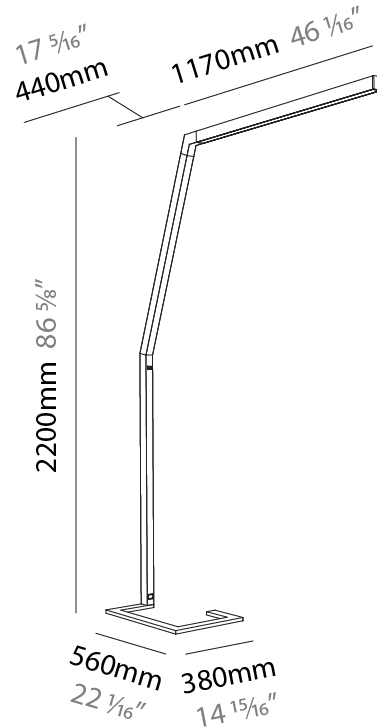

PROJECT
TYPE
SPECIFIER
QUANTITY
DATE

HYPRO-F 160 PORTABLE

A340005-

base number   Color   Finishes   Finishes   Finishes   Finishes   Finishes   Diffuser
Temperature

1. To build a product code in our configurator select the specify button on the base model # product page
2. To build a manual product code on this datasheet choose from the options listed below in blue font and add the suffix to the base model #

GENERAL

Series: Hypro-F
Subseries: Hypro-F 160
Partner: Prolicht
Division: Architectural
Installation: Portable
Product Type: Floor
Mounting Location: Floor
Light Distribution: Direct

PHYSICAL

Shape: Abstract
Length (mm): 1610
Length (in): 63 ⁷/₈
Width (mm): 380
Width (in): 14 ¹⁵/₁₆
Height (mm): 2200
Height (in): 86 ⁵/₈
Diffuser: PMMA - Micro-prism / Rico
Fixture Finish: ANA / SSR / BKV / CWI / CRY / HAB / MSR / UFT / ITA / RUA / OGR / FTG / MYG / RWR / LOD / PUS / FRO / FUP / KIA / POP / BLS / SPG / MEY / GOH / CHC / COM / ABZ / JAG / OBR / MOS / ROR
Fixture Material: Aluminum Die Cast

ELECTRICAL

Lamp Type: LED (Zhaga Standard)
Input Wattage (W): 30
Total Output Wattage (W): 27.3
Driver Included: Yes
Driver Location: Integrated
Input Voltage (V): 120 - 277
Constant Current (MA): 500mA

LED

Color Temperature (°K): 3000 / 4000
Max. Delivered Lumen (lm): 2210 / 2251
CRI: >90 CRI

OPTICAL

RATINGS AND CERTIFICATIONS

Certified By: Certified for North American Standards
IP rating: IP20