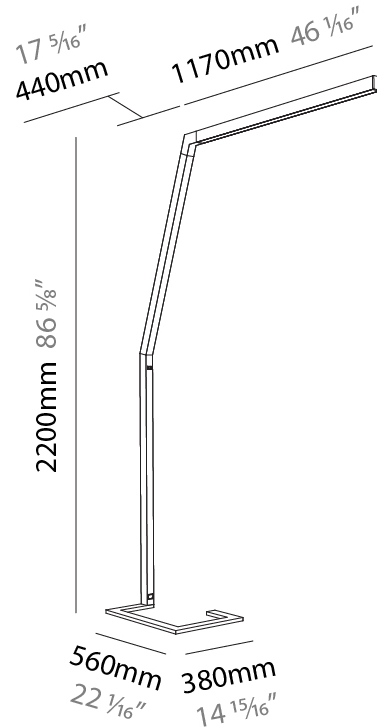

PROJECT
TYPE
SPECIFIER
QUANTITY
DATE

HYPRO-F 160 PORTABLE

A340006-

base number   Color Temperature   Finishes   Finishes   Finishes   Finishes   Finishes   Diffuser   Diffuser Options

1. To build a product code in our configurator select the specify button on the base model # product page
2. To build a manual product code on this datasheet choose from the options listed below in blue font and add the suffix to the base model #

GENERAL

Series: Hypro-F
Subseries: Hypro-F 160
Partner: Prolicht
Division: Architectural
Installation: Portable
Product Type: Floor
Mounting Location: Floor
Light Distribution: Direct / Indirect

PHYSICAL

Shape: Abstract
Length (mm): 1610
Length (in): 63 7/8
Width (mm): 380
Width (in): 14 15/16
Height (mm): 2200
Height (in): 86 5/8
Diffuser: PMMA - Micro-prism / Rico and PMMA - Opal / Linear Scattering / Lens
Fixture Finish: ANA / SSR / BKV / CWI / CRY / HAB / MSR / UFT / ITA / RUA / OGR / FTG / MYG / RWR / LOD / PUS / FRO / FUP / KIA / POP / BLS / SPG / MEY / GOH / CHC / COM / ABZ / JAG / OBR / MOS / ROR
Fixture Material: Aluminum Die Cast

ELECTRICAL

Lamp Type: LED (Zhaga Standard)
Input Wattage (W): 59
Total Output Wattage (W): 53.7
Driver Included: Yes
Driver Location: Integrated
Input Voltage (V): 120 - 277

LED

Color Temperature (°K): 3000 / 4000
Max. Delivered Lumen (lm): 5018 - 5105
CRI: >90 CRI

OPTICAL

RATINGS AND CERTIFICATIONS

Certified By: Certified for North American Standards
IP rating: IP20