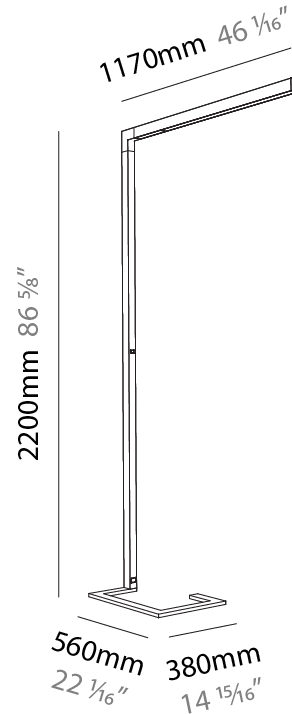

HYPRO-F 90 PORTABLE

A340001-

base number   Color Temperature   Finishes   Finishes   Finishes   Finishes   Finishes   Diffuser   Diffuser Options

PROJECT
TYPE
SPECIFIER
QUANTITY
DATE

1. To build a product code in our configurator select the specify button on the base model # product page
2. To build a manual product code on this datasheet choose from the options listed below in blue font and add the suffix to the base model #

GENERAL

Series: Hypro-F
Subseries: Hypro-F 90
Partner: Prolicht
Division: Architectural
Installation: Portable
Product Type: Floor
Mounting Location: Floor
Light Distribution: Direct / Indirect

PHYSICAL

Shape: Abstract
Length (mm): 1170
Length (in): 46 1/16
Width (mm): 380
Width (in): 14 15/16
Height (mm): 2200
Height (in): 86 5/8
Diffuser: PMMA - Micro-prism / Rico and PMMA - Opal / Linear Scattering / Lens
Fixture Finish: ANA / SSR / BKV / CWI / CRY / HAB / MSR / UFT / ITA / RUA / OGR / FTG / MYG / RWR / LOD / PUS / FRO / FUP / KIA / POP / BLS / SPG / MEY / GOH / CHC / COM / ABZ / JAG / OBR / MOS / ROR
Fixture Material: Aluminum Die Cast

ELECTRICAL

Lamp Type: LED (Zhaga Standard)
Input Wattage (W): 59
Total Output Wattage (W): 53.7
Driver Included: Yes
Driver Location: Integrated
Input Voltage (V): 120 - 277

LED

Color Temperature (°K): 3000 / 4000
Max. Delivered Lumen (lm): 5018 - 5105
CRI: >90 CRI

OPTICAL

RATINGS AND CERTIFICATIONS

Certified By: Certified for North American Standards
IP rating: IP20