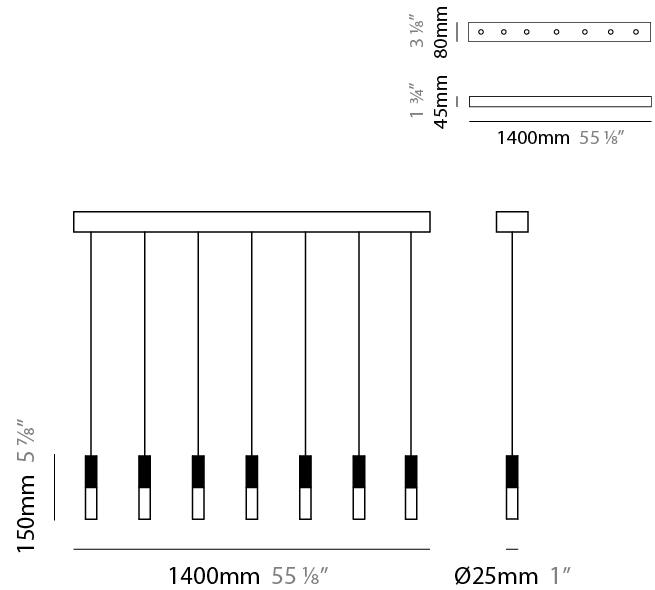

GENERAL

Series: IO
 Subseries: IO 7 Light
 Brand: Quasar
 Division: Design
 Mounting Type: Suspension
 Mounting Location: Ceiling
 Subcategory: Pendant

PHYSICAL

Shape: Cylinder
 Length (mm): 1400
 Length (in): 55 7/8
 Width (mm): 27
 Width (in): 1 1/16
 Height (mm): 150
 Height (in): 5 7/8
 Max. Overall Height (mm): 2150
 Max. Overall Height (in): 84 3/8
 Light Distribution: Downlight
 Weight (kg): 7.3
 Weight (lbs): 16.09
 Fixture Finish: BPA
 Fixture Material: Metal
 Cable Details: 2000mm Cable

LED

Number of LEDs: 7
 Color Temperature (°K): 2700
 Max. Delivered Lumen (lm): 1946
 CRI: >90 CRI
 Lamp Life (hrs): 50000

OPTICAL

RATINGS AND CERTIFICATIONS

Certified By: Certified for North American Standards
 IP rating: IP20

GENERAL

Series: IO
 Subseries: IO Single XL
 Brand: Quasar
 Division: Design
 Mounting Type: Suspension
 Mounting Location: Ceiling
 Subcategory: Pendant

PHYSICAL

Shape: Cylinder
 Diameter (mm): 53
 Diameter (in): 2 1/16
 Height (mm): 300
 Height (in): 11 13/16
 Max. Overall Height (mm): 2300
 Max. Overall Height (in): 90 3/16
 Light Distribution: Downlight
 Weight (kg): 1.5
 Weight (lbs): 3.31
 Fixture Finish: BPA
 Fixture Material: Metal
 Cable Details: 2000mm Cable