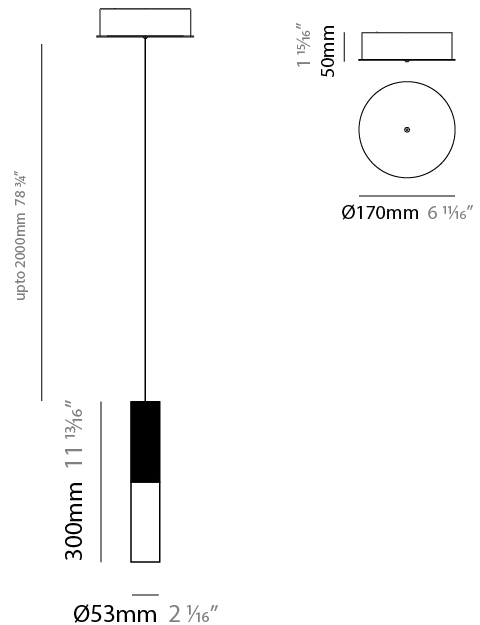

GENERAL

Series: IO
 Subseries: IO 7 Light
 Brand: Quasar
 Division: Design
 Mounting Type: Suspension
 Mounting Location: Ceiling
 Subcategory: Pendant

PHYSICAL

Shape: Cylinder
 Length (mm): 1400
 Length (in): 55 7/8
 Width (mm): 27
 Width (in): 1 1/16
 Height (mm): 150
 Height (in): 5 7/8
 Max. Overall Height (mm): 2150
 Max. Overall Height (in): 84 3/8
 Light Distribution: Downlight
 Weight (kg): 7.3
 Weight (lbs): 16.09
 Fixture Finish: BPA
 Fixture Material: Metal
 Cable Details: 2000mm Cable

LED

Number of LEDs: 7
 Color Temperature (°K): 2700
 Max. Delivered Lumen (lm): 1946
 CRI: >90 CRI
 Lamp Life (hrs): 50000

OPTICAL

RATINGS AND CERTIFICATIONS

Certified By: Certified for North American Standards
 IP rating: IP20

GENERAL

Series: IO
 Subseries: IO Single XL
 Brand: Quasar
 Division: Design
 Mounting Type: Suspension
 Mounting Location: Ceiling
 Subcategory: Pendant

PHYSICAL

Shape: Cylinder
 Diameter (mm): 53
 Diameter (in): 2 1/16
 Height (mm): 300
 Height (in): 11 13/16
 Max. Overall Height (mm): 2300
 Max. Overall Height (in): 90 3/16
 Light Distribution: Downlight
 Weight (kg): 1.5
 Weight (lbs): 3.31
 Fixture Finish: BPA
 Fixture Material: Metal
 Cable Details: 2000mm Cable

LED

Number of LEDs: 1
 Color Temperature (°K): 2700
 Max. Delivered Lumen (lm): 125
 CRI: >90 CRI
 Lamp Life (hrs): 50000

OPTICAL

RATINGS AND CERTIFICATIONS

Certified By: Certified for North American Standards
 IP rating: IP20