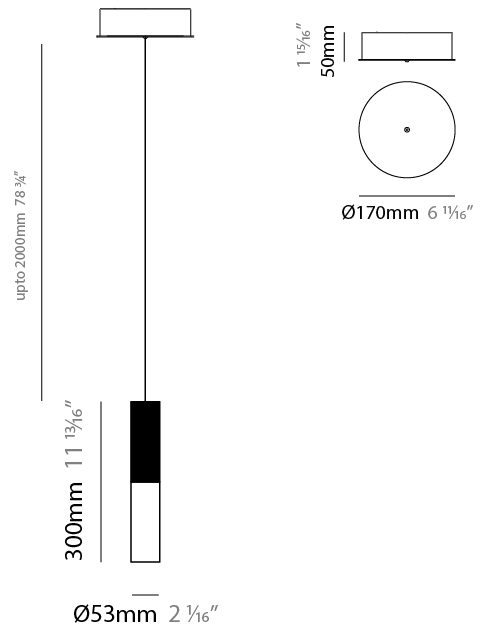

GENERAL

Series: IO
 Subseries: IO Single XL
 Partner: Quasar
 Division: Design
 Installation: Suspension
 Product Type: Pendant
 Mounting Location: Ceiling
 Light Distribution: Direct

PHYSICAL

Shape: Cylinder
 Diameter (mm): 53
 Diameter (in): 2 1/16
 Height (mm): 300
 Height (in): 11 13/16
 Max. Overall Height (mm): 2300
 Max. Overall Height (in): 90 3/16
 Weight (kg): 1.5
 Weight (lbs): 3.31
 Fixture Finish: BPA
 Fixture Material: Metal
 Cable Details: 2000mm Cable

LED

Number of LEDs: 1
 Color Temperature (°K): 2700
 Max. Delivered Lumen (lm): 125
 CRI: >90 CRI
 Lamp Life (hrs): 50000

OPTICAL

RATINGS AND CERTIFICATIONS

Certified By: Certified for North American Standards
 IP rating: IP20