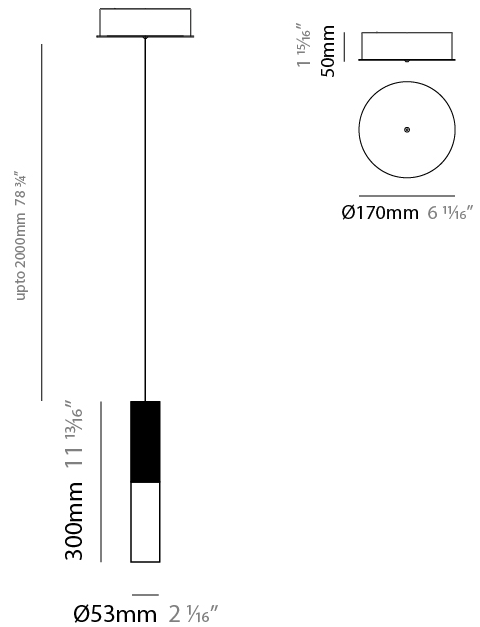

GENERAL

Series: IO
 Subseries: IO Single XL
 Partner: Quasar
 Division: Design
 Installation: Suspension
 Product Type: Pendant
 Mounting Location: Ceiling
 Light Distribution: Direct

PHYSICAL

Shape: Cylinder
 Diameter (mm): 53
 Diameter (in): 2 1/16
 Height (mm): 300
 Height (in): 11 13/16
 Max. Overall Height (mm): 2300
 Max. Overall Height (in): 90 3/16
 Weight (kg): 1.5
 Weight (lbs): 3.31
 Fixture Finish: BPA
 Fixture Material: Metal
 Cable Details: 2000mm Cable

LED

Number of LEDs: 1
 Color Temperature (°K): 2700
 Max. Delivered Lumen (lm): 125
 CRI: >90 CRI
 Lamp Life (hrs): 50000

OPTICAL

RATINGS AND CERTIFICATIONS

Certified By: Certified for North American Standards
 IP rating: IP20