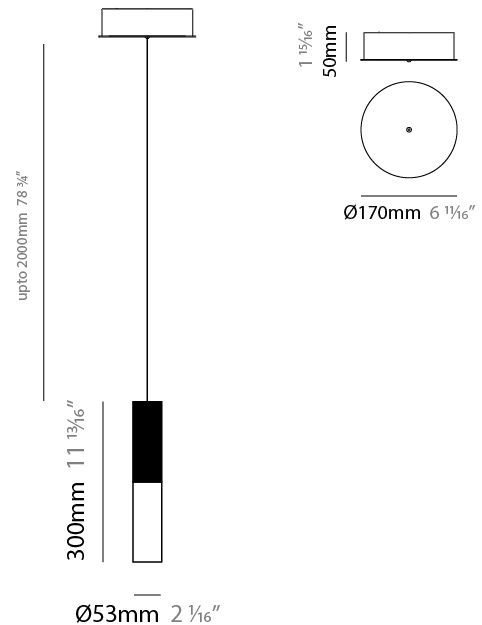

GENERAL

Series: IO
 Subseries: IO 7 Light
 Brand: Quasar
 Division: Design
 Mounting Type: Suspension
 Mounting Location: Ceiling
 Subcategory: Pendant

PHYSICAL

Shape: Cylinder
 Length (mm): 1400
 Length (in): 55 7/8
 Width (mm): 27
 Width (in): 1 1/16
 Height (mm): 150
 Height (in): 5 7/8
 Max. Overall Height (mm): 2150
 Max. Overall Height (in): 84 3/8
 Light Distribution: Downlight
 Weight (kg): 7.3
 Weight (lbs): 16.09
 Fixture Finish: BPA
 Fixture Material: Metal
 Cable Details: 2000mm Cable

LED

Number of LEDs: 7
 Color Temperature (°K): 2700
 Max. Delivered Lumen (lm): 1946
 CRI: >90 CRI
 Lamp Life (hrs): 50000

OPTICAL

RATINGS AND CERTIFICATIONS

Certified By: Certified for North American Standards
 IP rating: IP20

GENERAL

Series: IO
 Subseries: IO Single XL
 Brand: Quasar
 Division: Design
 Mounting Type: Suspension
 Mounting Location: Ceiling
 Subcategory: Pendant

PHYSICAL

Shape: Cylinder
 Diameter (mm): 53
 Diameter (in): 2 1/16
 Height (mm): 300
 Height (in): 11 13/16
 Max. Overall Height (mm): 2300
 Max. Overall Height (in): 90 3/16
 Light Distribution: Downlight
 Weight (kg): 1.5
 Weight (lbs): 3.31
 Fixture Finish: BPA
 Fixture Material: Metal
 Cable Details: 2000mm Cable

LED

Number of LEDs: 1
 Color Temperature (°K): 2700
 Max. Delivered Lumen (lm): 125
 CRI: >90 CRI
 Lamp Life (hrs): 50000

OPTICAL

RATINGS AND CERTIFICATIONS

Certified By: Certified for North American Standards
 IP rating: IP20