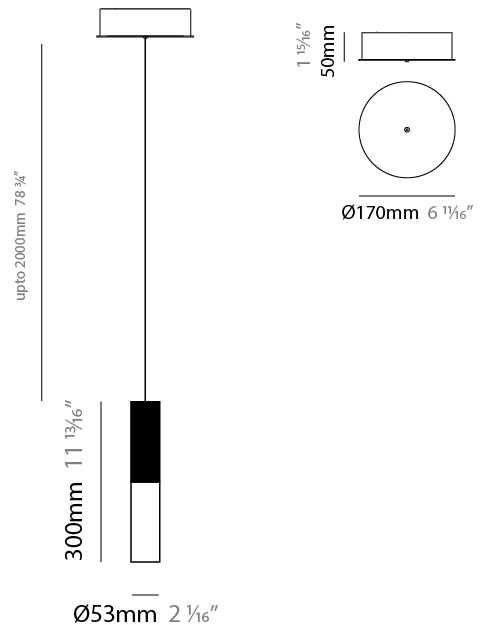

GENERAL

Series: IO
 Subseries: IO 7 Light
 Brand: Quasar
 Division: Design
 Mounting Type: Suspension
 Mounting Location: Ceiling
 Subcategory: Pendant

PHYSICAL

Shape: Cylinder
 Length (mm): 1400
 Length (in): 55 7/8
 Width (mm): 27
 Width (in): 1 1/16
 Height (mm): 150
 Height (in): 5 7/8
 Max. Overall Height (mm): 2150
 Max. Overall Height (in): 84 3/8
 Light Distribution: Downlight
 Weight (kg): 7.3
 Weight (lbs): 16.09
 Fixture Finish: BPA
 Fixture Material: Metal
 Cable Details: 2000mm Cable

GENERAL

Series: IO
 Subseries: IO Single XL
 Brand: Quasar
 Division: Design
 Mounting Type: Suspension
 Mounting Location: Ceiling
 Subcategory: Pendant

PHYSICAL

Shape: Cylinder
 Diameter (mm): 53
 Diameter (in): 2 1/16
 Height (mm): 300
 Height (in): 11 13/16
 Max. Overall Height (mm): 2300
 Max. Overall Height (in): 90 3/16
 Light Distribution: Downlight
 Weight (kg): 1.5
 Weight (lbs): 3.31
 Fixture Finish: BPA
 Fixture Material: Metal
 Cable Details: 2000mm Cable

LED

Number of LEDs: 1
 Color Temperature (°K): 2700
 Max. Delivered Lumen (lm): 125
 CRI: >90 CRI
 Lamp Life (hrs): 50000

OPTICAL

RATINGS AND CERTIFICATIONS

Certified By: Certified for North American Standards
 IP rating: IP20