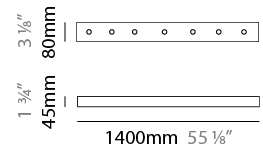

IO 7 LIGHT SUSPENSION

D101333

base number

1. To build a product code in our configurator select the specify button on the base model # product page
2. To build a manual product code on this datasheet choose from the options listed below in blue font and add the suffix to the base model #

GENERAL

Series: IO
Subseries: IO 7 Light
Brand: Quasar
Division: Design
Mounting Type: Suspension
Mounting Location: Ceiling
Subcategory: Pendant

PHYSICAL

Shape: Cylinder
Length (mm): 1400
Length (in): 55 7/8
Width (mm): 27
Width (in): 1 1/16
Height (mm): 150
Height (in): 5 7/8
Max. Overall Height (mm): 2150
Max. Overall Height (in): 84 3/8
Light Distribution: Downlight
Weight (kg): 7.3
Weight (lbs): 16.09
Fixture Finish: BPA
Fixture Material: Metal
Cable Details: 2000mm Cable

ELECTRICAL

Lamp Type: LED
Input Wattage (W): 21.7
Total Output Wattage (W): 18.9
Dimming: Tri-Mode (Non-Dimming and Phase Dimming (120Vac only) and 0-10V Dimming)
Driver Included: Yes
Driver Location: Integrated
Driver Type: Constant Current - Universal
Driver Class: Class 2
Input Voltage (V): 120 - 277
Constant Current (MA): 350
Upon Request: 0-10Vdc dimming / Phase dimming @120Vac only / 277Vac

LED

Number of LEDs: 7
Color Temperature (°K): 2700
Max. Delivered Lumen (lm): 1946
CRI: >90 CRI
Lamp Life (hrs): 50000

OPTICAL

RATINGS AND CERTIFICATIONS

Certified By: Certified for North American Standards
IP rating: IP20