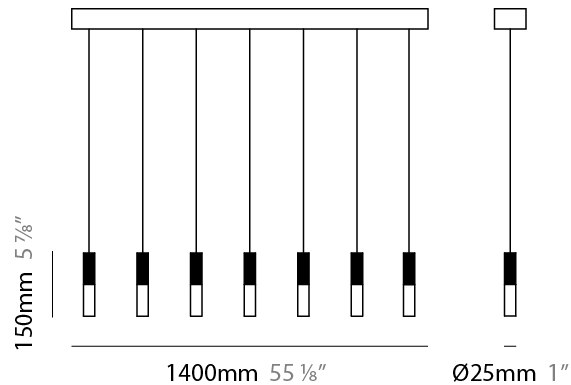

GENERAL

Series: IO
 Subseries: IO 7 Light
 Brand: Quasar
 Division: Design
 Mounting Type: Suspension
 Mounting Location: Ceiling
 Subcategory: Pendant

PHYSICAL

Shape: Cylinder
 Length (mm): 1400
 Length (in): 55 7/8
 Width (mm): 27
 Width (in): 1 1/16
 Height (mm): 150
 Height (in): 5 7/8
 Max. Overall Height (mm): 2150
 Max. Overall Height (in): 84 3/8
 Light Distribution: Downlight
 Weight (kg): 7.3
 Weight (lbs): 16.09
 Fixture Finish: BPA
 Fixture Material: Metal
 Cable Details: 2000mm Cable

LED

Number of LEDs: 7
 Color Temperature (°K): 2700
 Max. Delivered Lumen (lm): 1946
 CRI: >90 CRI
 Lamp Life (hrs): 50000

OPTICAL

RATINGS AND CERTIFICATIONS

Certified By: Certified for North American Standards
 IP rating: IP20

GENERAL

Series: IO
 Subseries: IO Single XL
 Brand: Quasar
 Division: Design
 Mounting Type: Suspension
 Mounting Location: Ceiling
 Subcategory: Pendant

PHYSICAL

Shape: Cylinder
 Diameter (mm): 53
 Diameter (in): 2 1/16
 Height (mm): 300
 Height (in): 11 13/16
 Max. Overall Height (mm): 2300
 Max. Overall Height (in): 90 3/16
 Light Distribution: Downlight
 Weight (kg): 1.5
 Weight (lbs): 3.31
 Fixture Finish: BPA
 Fixture Material: Metal
 Cable Details: 2000mm Cable

LED

Number of LEDs: 1
 Color Temperature (°K): 2700
 Max. Delivered Lumen (lm): 125
 CRI: >90 CRI
 Lamp Life (hrs): 50000

OPTICAL

RATINGS AND CERTIFICATIONS

Certified By: Certified for North American Standards
 IP rating: IP20