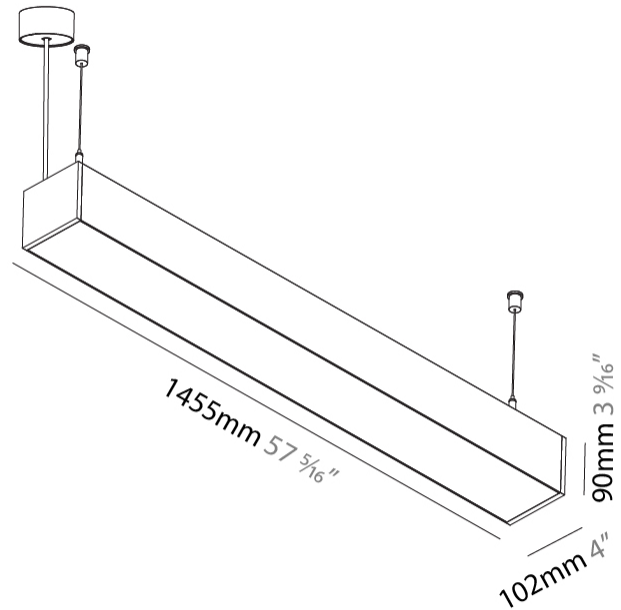

GENERAL

Series: Idaho
Subseries: Idaho 100
Partner: Prolicht
Division: Architectural
Installation: Suspension
Product Type: Linear Profiles
Mounting Location: Ceiling
Light Distribution: Direct

PHYSICAL

Shape: Rectangle
Length (mm): 1455
Length (in): 57 5/16
Width (mm): 102
Width (in): 4
Height (mm): 90
Height (in): 3 9/16
Max. Overall Height (mm): 2090
Max. Overall Height (in): 82 5/16
Weight (kg): 7.2
Weight (lbs): 15.84
Diffuser: PMMA - Opal or Micro-Prism
Fixture Finish: ANA / SSR / BKV / CWI / CRY / HAB / MSR / UFT / ITA / RUA / OGR / FTG / MYG / RWR / LOD / PUS / FRO / FUP / KIA / POP / BLS / SPG / MEY / GOH / CHC / COM / ABZ / JAG / OBR / MOS / ROR
Fixture Material: Aluminum
Cable Details: 2000mm or 6000mm Transparent Cable

ELECTRICAL

Lamp Type: LED (Zhaga Standard)
Input Wattage (W): 25
Total Output Wattage (W): 20
Dimming: Non-Dimming / Phase Dimming (120Vac only) / 0-10V Dimming
Driver Included: Yes
Driver Location: Integrated
Driver Type: Constant Current - 120 / 277Vac
Driver Class: Class 2
Input Voltage (V): 120 - 277
Constant Current (MA): 350

LED

Color Temperature (°K): 3000 / 3500 / 4000
Max. Delivered Lumen (lm): 2520 / 2607 / 2660
CRI: >80 CRI
Lamp Life (hrs): 50000

OPTICAL

RATINGS AND CERTIFICATIONS

Certified By: Certified for North American Standards
IP rating: IP20