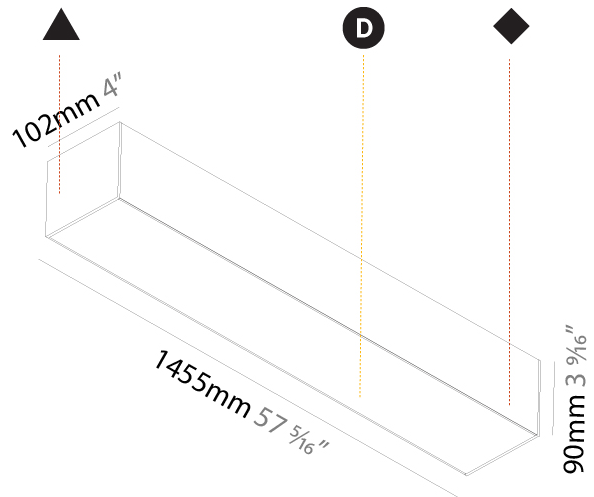

1. To build a product code in our configurator select the specify button on the base model # product page
2. To build a manual product code on this datasheet choose from the options listed below in blue font and add the suffix to the base model #

GENERAL

Series: Idaho
Subseries: Idaho 100
Partner: Prolicht
Division: Architectural
Installation: Surface
Product Type: Linear Profiles
Mounting Location: Ceiling
Light Distribution: Direct

PHYSICAL

Shape: Rectangle
Length (mm): 1455
Length (in): 57 5/16
Width (mm): 102
Width (in): 4
Height (mm): 90
Height (in): 3 9/16
Weight (kg): 6.873
Weight (lbs): 15.12
Diffuser: PMMA - Opal or Micro-Prism
Fixture Finish: ANA / SSR / BKV / CWI / CRY / HAB / MSR / UFT / ITA / RUA / OGR / FTG / MYG / RWR / LOD / PUS / FRO / FUP / KIA / POP / BLS / SPG / MEY / GOH / CHC / COM / ABZ / JAG / OBR / MOS / ROR
Fixture Material: Aluminum

ELECTRICAL

Lamp Type: LED (Zhaga Standard)
Input Wattage (W): 25
Total Output Wattage (W): 20
Dimming: Non-Dimming / Phase Dimming (120Vac only) / 0-10V Dimming
Driver Included: Yes
Driver Location: Integrated
Driver Type: Constant Current - 120 / 277Vac
Driver Class: Class 2
Input Voltage (V): 120 - 277
Constant Current (MA): 350

LED

Color Temperature (°K): 3000 / 3500 / 4000
Max. Delivered Lumen (lm): 2520 / 2607 / 2660
CRI: >80 CRI
Lamp Life (hrs): 50000

OPTICAL

RATINGS AND CERTIFICATIONS

Certified By: Certified for North American Standards
IP rating: IP20