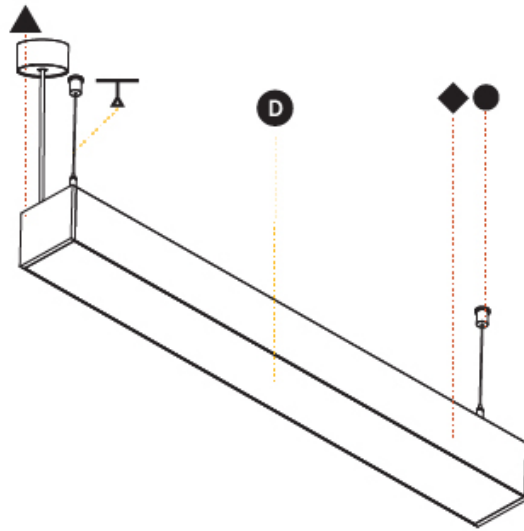

IDAHO 100 SUSPENSION

A300098-

PROJECT _____

TYPE _____

SPECIFIER _____

QUANTITY _____

DATE _____

A