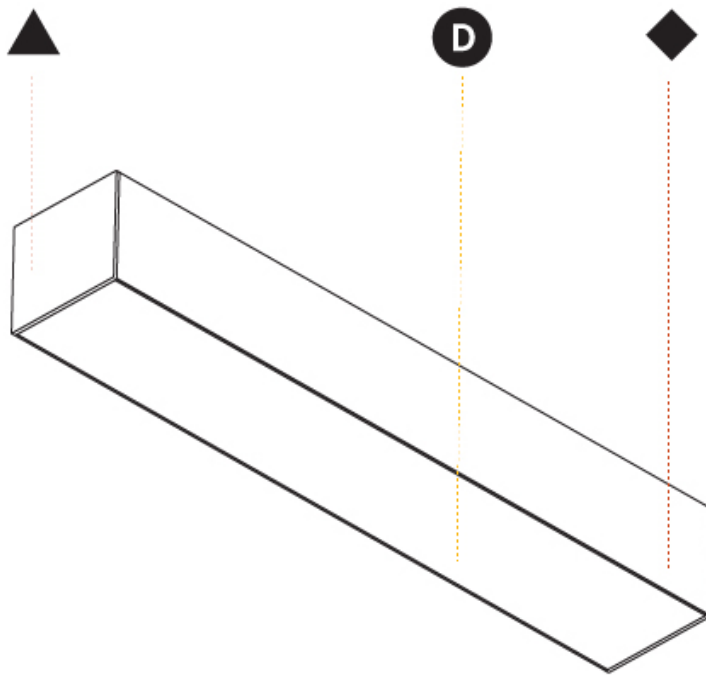

A3D144-

PROJECT
TYPE
SPECIFIER
QUANTITY
DATE