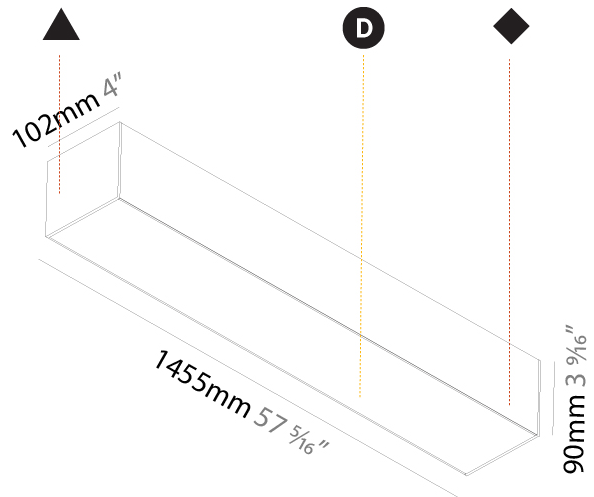

1. To build a product code in our configurator select the specify button on the base model # product page
2. To build a manual product code on this datasheet choose from the options listed below in blue font and add the suffix to the base model #

GENERAL

Series: Idaho
Subseries: Idaho 100
Partner: Prolicht
Division: Architectural
Installation: Surface
Product Type: Linear Profiles
Mounting Location: Ceiling
Light Distribution: Direct

PHYSICAL

Shape: Rectangle
Length (mm): 1455
Length (in): 57 5/16
Width (mm): 102
Width (in): 4
Height (mm): 90
Height (in): 3 5/16
Weight (kg): 6.873
Weight (lbs): 15.12
Diffuser: PMMA - Opal or Micro-Prism
Fixture Finish: ANA / SSR / BKV / CWI / CRY / HAB / MSR / UFT / ITA / RUA / OGR / FTG / MYG / RWR / LOD / PUS / FRO / FUP / KIA / POP / BLS / SPG / MEY / GOH / CHC / COM / ABZ / JAG / OBR / MOS / ROR
Fixture Material: Aluminum

ELECTRICAL

Lamp Type: LED (Zhaga Standard)
Input Wattage (W): 25
Total Output Wattage (W): 20
Dimming: Non-Dimming / Phase Dimming (120Vac only) / 0-10V Dimming
Driver Included: Yes
Driver Location: Integrated
Driver Type: Constant Current - 120 / 277Vac
Driver Class: Class 2
Input Voltage (V): 120 - 277
Constant Current (MA): 350

LED

Color Temperature (°K): 3000 / 3500 / 4000
Max. Delivered Lumen (lm): 2520 / 2607 / 2660
CRI: >80 CRI
Lamp Life (hrs): 50000

OPTICAL

RATINGS AND CERTIFICATIONS

Certified By: Certified for North American Standards
IP rating: IP20