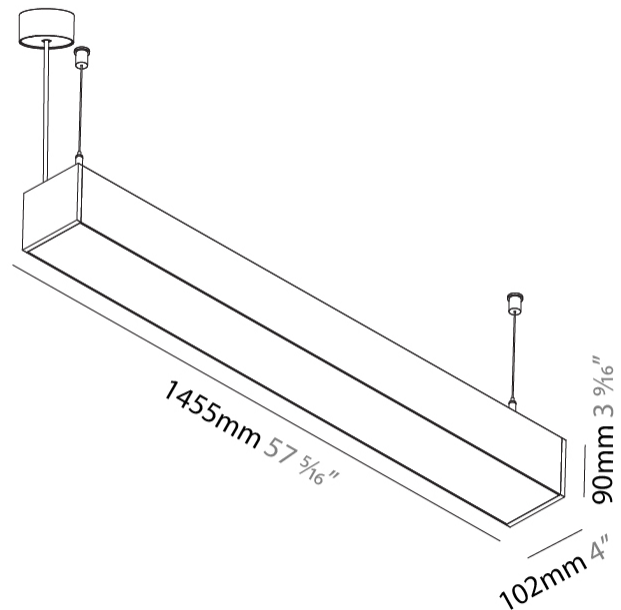

GENERAL

Series: Idaho
Subseries: Idaho 100
Partner: Prolicht
Division: Architectural
Installation: Suspension
Product Type: Linear Profiles
Mounting Location: Ceiling
Light Distribution: Direct

PHYSICAL

Shape: Rectangle
Length (mm): 1455
Length (in): 57 5/16
Width (mm): 102
Width (in): 4
Height (mm): 90
Height (in): 3 9/16
Max. Overall Height (mm): 2090
Max. Overall Height (in): 82 5/16
Weight (kg): 7.2
Weight (lbs): 15.84
Diffuser: PMMA - Opal or Micro-Prism
Fixture Finish: ANA / SSR / BKV / CWI / CRY / HAB / MSR / UFT / ITA / RUA / OGR / FTG / MYG / RWR / LOD / PUS / FRO / FUP / KIA / POP / BLS / SPG / MEY / GOH / CHC / COM / ABZ / JAG / OBR / MOS / ROR
Fixture Material: Aluminum
Cable Details: 2000mm or 6000mm Transparent Cable

ELECTRICAL

Lamp Type: LED (Zhaga Standard)
Input Wattage (W): 25
Total Output Wattage (W): 20
Dimming: Non-Dimming / Phase Dimming (120Vac only) / 0-10V Dimming
Driver Included: Yes
Driver Location: Integrated
Driver Type: Constant Current - 120 / 277Vac
Driver Class: Class 2
Input Voltage (V): 120 - 277
Constant Current (MA): 350

LED

Color Temperature (°K): 3000 / 3500 / 4000
Max. Delivered Lumen (lm): 2520 / 2607 / 2660
CRI: >80 CRI
Lamp Life (hrs): 50000

OPTICAL

RATINGS AND CERTIFICATIONS

Certified By: Certified for North American Standards
IP rating: IP20