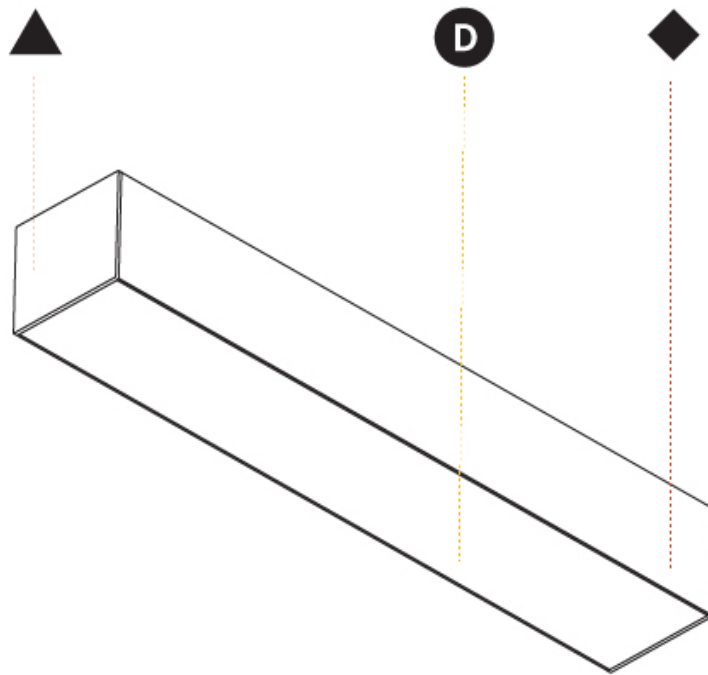

A3D144-

PROJECT	_____
TYPE	_____
SPECIFIER	_____
QUANTITY	_____
DATE	_____