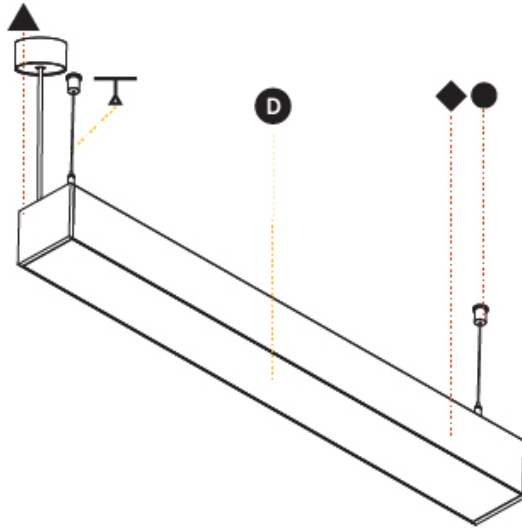

A300098-

PROJECT
TYPE
SPECIFIER
QUANTITY
DATE

A