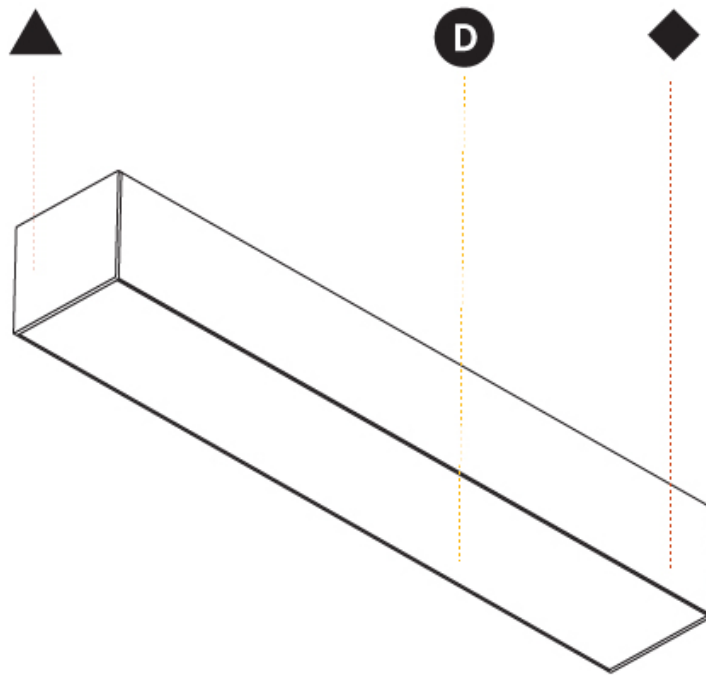

A3D144-

PROJECT	_____
TYPE	_____
SPECIFIER	_____
QUANTITY	_____
DATE	_____