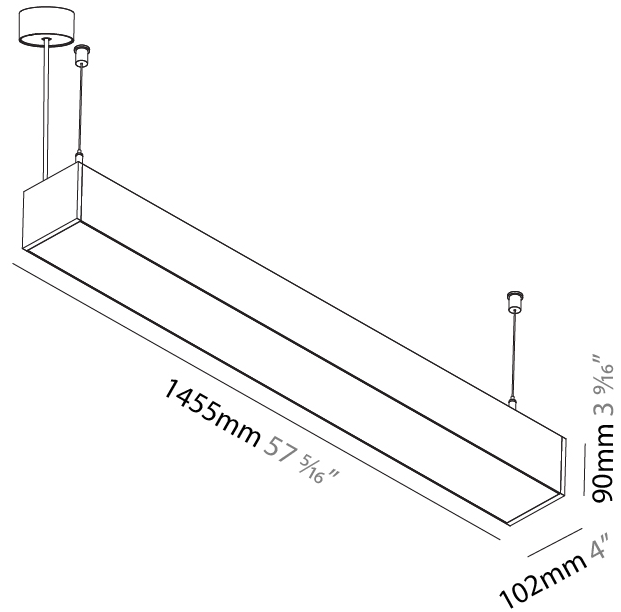

GENERAL

Series: Idaho
Subseries: Idaho 100
Brand: Prolicht
Division: Architectural
Mounting Type: Suspension
Mounting Location: Ceiling
Subcategory: Profile

PHYSICAL

Shape: Rectangle
Length (mm): 1455
Length (in): 57 ⁵/₁₆
Width (mm): 102
Width (in): 4
Height (mm): 90
Height (in): 3 ⁹/₁₆
Max. Overall Height (mm): 2090
Max. Overall Height (in): 82 ⁵/₁₆
Light Distribution: Direct
Weight (kg): 7.2
Weight (lbs): 15.84
Diffuser: PMMA - Opal or Micro-Prism
Fixture Finish: ANA / SSR / BKV / CWI / CRY / HAB / MSR / UFT / ITA / RUA / OGR / FTG / MYG / RWR / LOD / PUS / FRO / FUP / KIA / POP / BLS / SPG / MEY / GOH / GUM / CHC / COM / ABZ / JAG / OBR / MOS / ROR
Fixture Material: Aluminum
Cable Details: 2000mm or 6000mm Transparent Cable

ELECTRICAL

Lamp Type: LED (Zhaga Standard)
Input Wattage (W): 25
Total Output Wattage (W): 20
Dimming: Non-Dimming / Phase Dimming (120Vac only) / 0-10V Dimming
Driver Included: Yes
Driver Location: Integrated
Driver Type: Constant Current - 120 / 277Vac
Driver Class: Class 2
Input Voltage (V): 120 - 277
Constant Current (MA): 350

LED

Color Temperature (°K): 3000 / 3500 / 4000
Max. Delivered Lumen (lm): 2520 / 2607 / 2660
CRI: >80 CRI
Lamp Life (hrs): 50000

OPTICAL

RATINGS AND CERTIFICATIONS

Certified By: Certified for North American Standards
IP rating: IP20