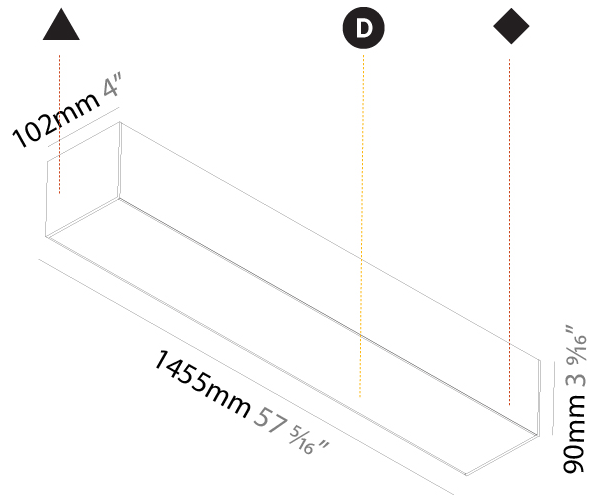

1. To build a product code in our configurator select the specify button on the base model # product page
2. To build a manual product code on this datasheet choose from the options listed below in blue font and add the suffix to the base model #

GENERAL

Series: Idaho
Subseries: Idaho 100
Brand: Prolicht
Division: Architectural
Mounting Type: Surface
Mounting Location: Wall / Ceiling
Subcategory: Profile

PHYSICAL

Shape: Rectangle
Length (mm): 1455
Length (in): 57 5/16
Width (mm): 102
Width (in): 4
Height (mm): 90
Height (in): 3 9/16
Light Distribution: Direct
Weight (kg): 6.873
Weight (lbs): 15.12
Diffuser: PMMA - Opal or Micro-Prism
Fixture Finish: ANA / SSR / BKV / CWI / CRY / HAB / MSR / UFT / ITA / RUA / OGR / FTG / MYG / RWR / LOD / PUS / FRO / FUP / KIA / POP / BLS / SPG / MEY / GOH / GUM / CHC / COM / ABZ / JAG / OBR / MOS / ROR
Fixture Material: Aluminum

ELECTRICAL

Lamp Type: LED (Zhaga Standard)
Input Wattage (W): 25
Total Output Wattage (W): 20
Dimming: Non-Dimming / Phase Dimming (120Vac only) / 0-10V Dimming
Driver Included: Yes
Driver Location: Integrated
Driver Type: Constant Current - 120 / 277Vac
Driver Class: Class 2
Input Voltage (V): 120 - 277
Constant Current (MA): 350

LED

Color Temperature (°K): 3000 / 3500 / 4000
Max. Delivered Lumen (lm): 2520 / 2607 / 2660
CRI: >80 CRI
Lamp Life (hrs): 50000

OPTICAL

RATINGS AND CERTIFICATIONS

Certified By: Certified for North American Standards
IP rating: IP20