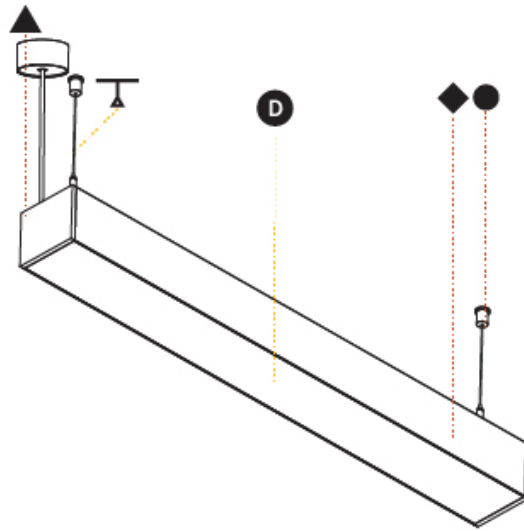

IDAHO 100 SUSPENSION

A300100-

PROJECT _____

TYPE _____

SPECIFIER _____

QUANTITY _____

DATE _____

A