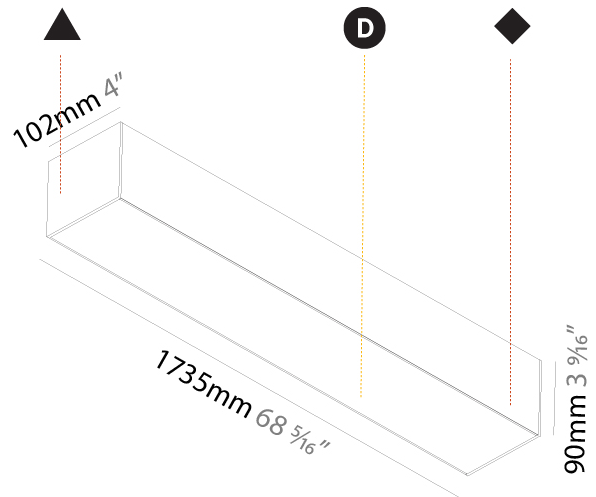

1. To build a product code in our configurator select the specify button on the base model # product page
2. To build a manual product code on this datasheet choose from the options listed below in blue font and add the suffix to the base model #

GENERAL

Series: Idaho
Subseries: Idaho 100
Partner: Prolicht
Division: Architectural
Installation: Surface
Product Type: Linear Profiles
Mounting Location: Ceiling
Light Distribution: Direct

PHYSICAL

Shape: Rectangle
Length (mm): 2015
Length (in): 79 7/16
Width (mm): 102
Width (in): 4
Height (mm): 90
Height (in): 3 9/16
Weight (kg): 9.295
Weight (lbs): 20.45
Diffuser: PMMA - Opal or Micro-Prism
Fixture Finish: ANA / SSR / BKV / CWI / CRY / HAB / MSR / UFT / ITA / RUA / OGR / FTG / MYG / RWR / LOD / PUS / FRO / FUP / KIA / POP / BLS / SPG / MEY / GOH / CHC / COM / ABZ / JAG / OBR / MOS / ROR
Fixture Material: Aluminum

ELECTRICAL

Lamp Type: LED (Zhaga Standard)
Input Wattage (W): 35
Total Output Wattage (W): 28
Dimming: Non-Dimming / Phase Dimming (120Vac only) / 0-10V Dimming
Driver Included: Yes
Driver Location: Integrated
Driver Type: Constant Current - 120 / 277Vac
Driver Class: Class 2
Input Voltage (V): 120 - 277
Constant Current (MA): 350

LED

Color Temperature (°K): 3000 / 3500 / 4000
Max. Delivered Lumen (lm): 3520 / 3646 / 3720
CRI: >80 CRI
Lamp Life (hrs): 50000

OPTICAL

RATINGS AND CERTIFICATIONS

Certified By: Certified for North American Standards
IP rating: IP20