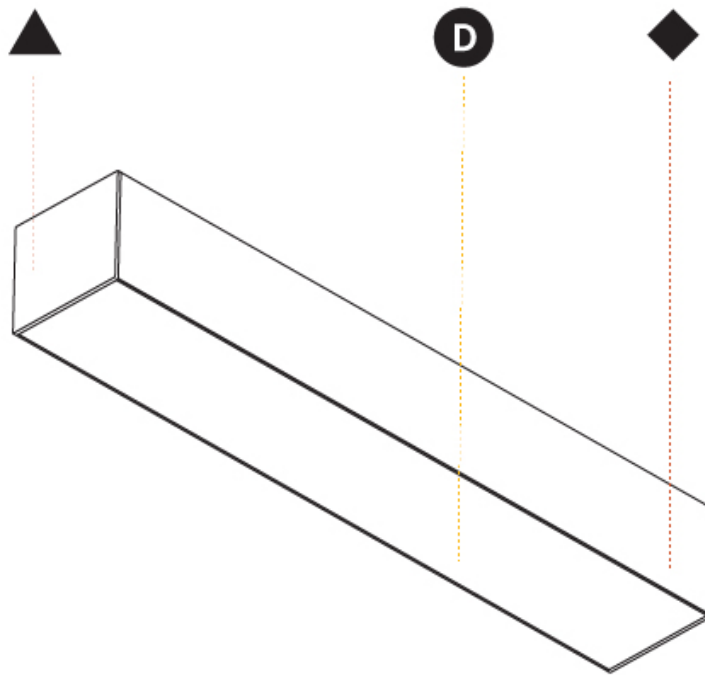

A3D146-

PROJECT

TYPE

SPECIFIER

QUANTITY

DATE