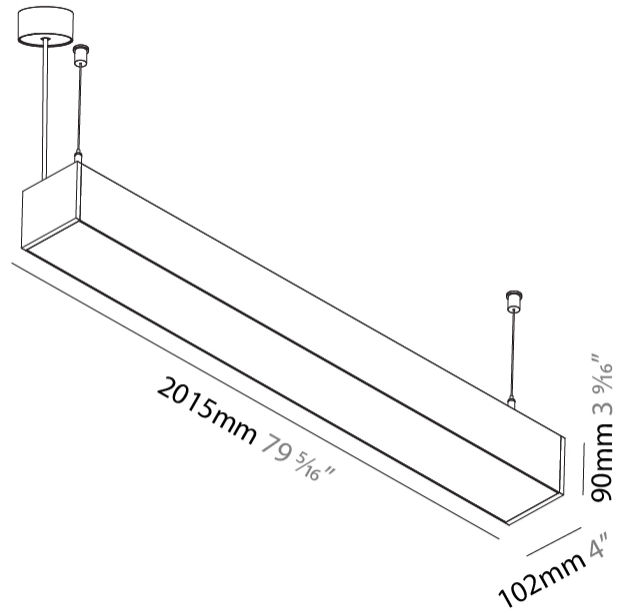

GENERAL

Series: Idaho
Subseries: Idaho 100
Partner: Prolicht
Division: Architectural
Installation: Suspension
Product Type: Linear Profiles
Mounting Location: Ceiling
Light Distribution: Direct

PHYSICAL

Shape: Rectangle
Length (mm): 2015
Length (in): 79 5/16
Width (mm): 102
Width (in): 4
Height (mm): 90
Height (in): 3 9/16
Max. Overall Height (mm): 2090
Max. Overall Height (in): 82 5/16
Weight (kg): 9.6
Weight (lbs): 21.12
Diffuser: PMMA - Opal or Micro-Prism
Fixture Finish: ANA / SSR / BKV / CWI / CRY / HAB / MSR / UFT / ITA / RUA / OGR / FTG / MYG / RWR / LOD / PUS / FRO / FUP / KIA / POP / BLS / SPG / MEY / GOH / CHC / COM / ABZ / JAG / OBR / MOS / ROR
Fixture Material: Aluminum
Cable Details: 2000mm or 6000mm Transparent Cable

ELECTRICAL

Lamp Type: LED (Zhaga Standard)
Input Wattage (W): 35
Total Output Wattage (W): 28
Dimming: Non-Dimming / Phase Dimming (120Vac only) / 0-10V Dimming
Driver Included: Yes
Driver Location: Integrated
Driver Type: Constant Current - 120 / 277Vac
Driver Class: Class 2
Input Voltage (V): 120 - 277
Constant Current (MA): 350

LED

Color Temperature (°K): 3000 / 3500 / 4000
Max. Delivered Lumen (lm): 3520 / 3646 / 3720
CRI: >80 CRI
Lamp Life (hrs): 50000

OPTICAL

RATINGS AND CERTIFICATIONS

Certified By: Certified for North American Standards
IP rating: IP20