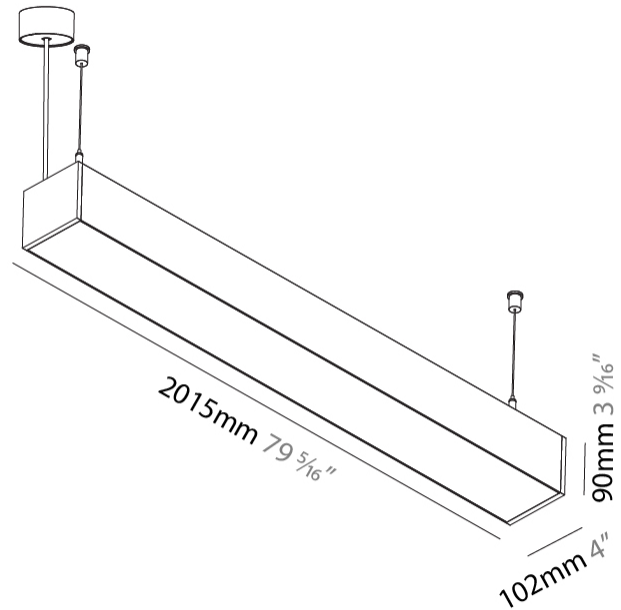

GENERAL

Series: Idaho
Subseries: Idaho 100
Partner: Prolicht
Division: Architectural
Installation: Suspension
Product Type: Linear Profiles
Mounting Location: Ceiling
Light Distribution: Direct

PHYSICAL

Shape: Rectangle
Length (mm): 2015
Length (in): 79 ⁵/₁₆
Width (mm): 102
Width (in): 4
Height (mm): 90
Height (in): 3 ⁹/₁₆
Max. Overall Height (mm): 2090
Max. Overall Height (in): 82 ⁵/₁₆
Weight (kg): 9.6
Weight (lbs): 21.12
Diffuser: PMMA - Opal or Micro-Prism
Fixture Finish: [ANA / SSR / BKV / CWI / CRY / HAB / MSR / UFT / ITA / RUA / OGR / FTG / MYG / RWR / LOD / PUS / FRO / FUP / KIA / POP / BLS / SPG / MEY / GOH / CHC / COM / ABZ / JAG / OBR / MOS / ROR](#)
Fixture Material: Aluminum
Cable Details: [2000mm or 6000mm Transparent Cable](#)

ELECTRICAL

Lamp Type: LED (Zhaga Standard)
Input Wattage (W): 35
Total Output Wattage (W): 28
Dimming: [Non-Dimming / Phase Dimming (120Vac only) / 0-10V Dimming](#)
Driver Included: Yes
Driver Location: Integrated
Driver Type: Constant Current - 120 / 277Vac
Driver Class: Class 2
Input Voltage (V): 120 - 277
Constant Current (MA): 350

LED

Color Temperature (°K): [3000 / 3500 / 4000](#)
Max. Delivered Lumen (lm): 3520 / 3646 / 3720
CRI: >80 CRI
Lamp Life (hrs): 50000

OPTICAL

RATINGS AND CERTIFICATIONS

Certified By: Certified for North American Standards
IP rating: IP20