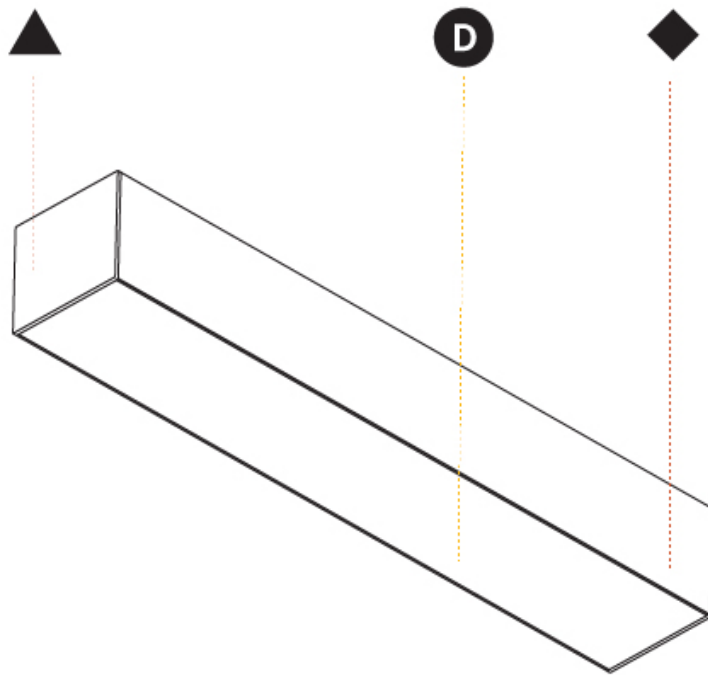

A3D146-

PROJECT	_____
TYPE	_____
SPECIFIER	_____
QUANTITY	_____
DATE	_____