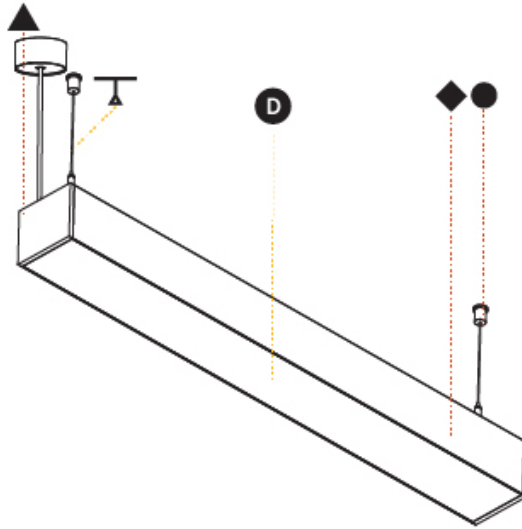

A300100-

PROJECT
TYPE
SPECIFIER
QUANTITY
DATE

A