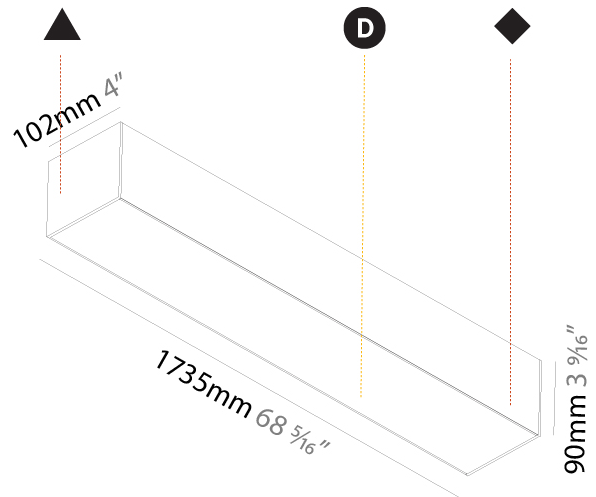

1. To build a product code in our configurator select the specify button on the base model # product page
2. To build a manual product code on this datasheet choose from the options listed below in blue font and add the suffix to the base model #

GENERAL

Series: Idaho
Subseries: Idaho 100
Partner: Prolicht
Division: Architectural
Installation: Surface
Product Type: Linear Profiles
Mounting Location: Ceiling
Light Distribution: Direct

PHYSICAL

Shape: Rectangle
Length (mm): 2015
Length (in): 79 7/16
Width (mm): 102
Width (in): 4
Height (mm): 90
Height (in): 3 5/16
Weight (kg): 9.295
Weight (lbs): 20.45
Diffuser: PMMA - Opal or Micro-Prism
Fixture Finish: ANA / SSR / BKV / CWI / CRY / HAB / MSR / UFT / ITA / RUA / OGR / FTG / MYG / RWR / LOD / PUS / FRO / FUP / KIA / POP / BLS / SPG / MEY / GOH / CHC / COM / ABZ / JAG / OBR / MOS / ROR
Fixture Material: Aluminum

ELECTRICAL

Lamp Type: LED (Zhaga Standard)
Input Wattage (W): 35
Total Output Wattage (W): 28
Dimming: Non-Dimming / Phase Dimming (120Vac only) / 0-10V Dimming
Driver Included: Yes
Driver Location: Integrated
Driver Type: Constant Current - 120 / 277Vac
Driver Class: Class 2
Input Voltage (V): 120 - 277
Constant Current (MA): 350

LED

Color Temperature (°K): 3000 / 3500 / 4000
Max. Delivered Lumen (lm): 3520 / 3646 / 3720
CRI: >80 CRI
Lamp Life (hrs): 50000

OPTICAL

RATINGS AND CERTIFICATIONS

Certified By: Certified for North American Standards
IP rating: IP20