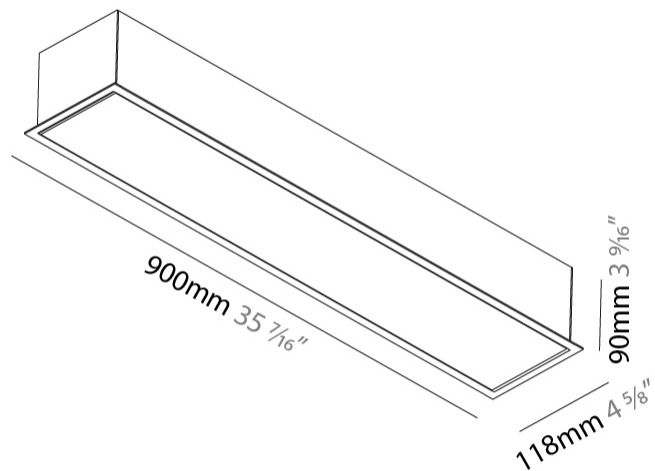

GENERAL

Series: Idaho
Subseries: Idaho 100
Partner: Prolicht
Division: Architectural
Installation: Recessed
Product Type: Linear Profiles
Mounting Location: Ceiling
Light Distribution: Direct

PHYSICAL

Shape: Rectangle
Length (mm): 900
Length (in): 35 7/16
Width (mm): 118
Width (in): 4 5/8
Height (mm): 90
Height (in): 3 9/16
Ceiling Thickness (mm): 10 / 12.5 / 15 / 25 / 30
Ceiling Thickness (in): 3/8 or 1/2 or 9/16 or 1 or 1 3/16
Min. Recessing Depth (mm): 145
Min. Recessing Depth (in): 5 11/16
Weight (kg): 4.362
Weight (lbs): 9.6
Diffuser: PMMA - Opal or Micro-Prism
Fixture Finish: ANA / SSR / BKV / CWI / CRY / HAB / MSR / UFT / ITA / RUA / OGR / FTG / MYG / RWR / LOD / PUS / FRO / FUP / KIA / POP / BLS / SPG / MEY / GOH / CHC / COM / ABZ / JAG / OBR / MOS / ROR
Fixture Material: Aluminum
Cut-out Measurements: 890mm / 35 1/16" x 107mm / 4 3/16"

ELECTRICAL

Lamp Type: LED (Zhaga Standard)
Input Wattage (W): 15
Total Output Wattage (W): 12
Dimming: Non-Dimming / Phase Dimming (120Vac only) / 0-10V Dimming
Driver Included: Yes
Driver Location: Integrated
Driver Type: Constant Current - 120 / 277Vac
Driver Class: Class 2
Input Voltage (V): 120 - 277
Constant Current (mA): 350

LED

Color Temperature (°K): 3000 / 3500 / 4000
Nominal Lumen (lm): 1510 / 1568 / 1600
CRI: >80 CRI
Lamp Life (hrs): 50000

OPTICAL

RATINGS AND CERTIFICATIONS

Certified By: Certified for North American Standards
IP rating: IP20