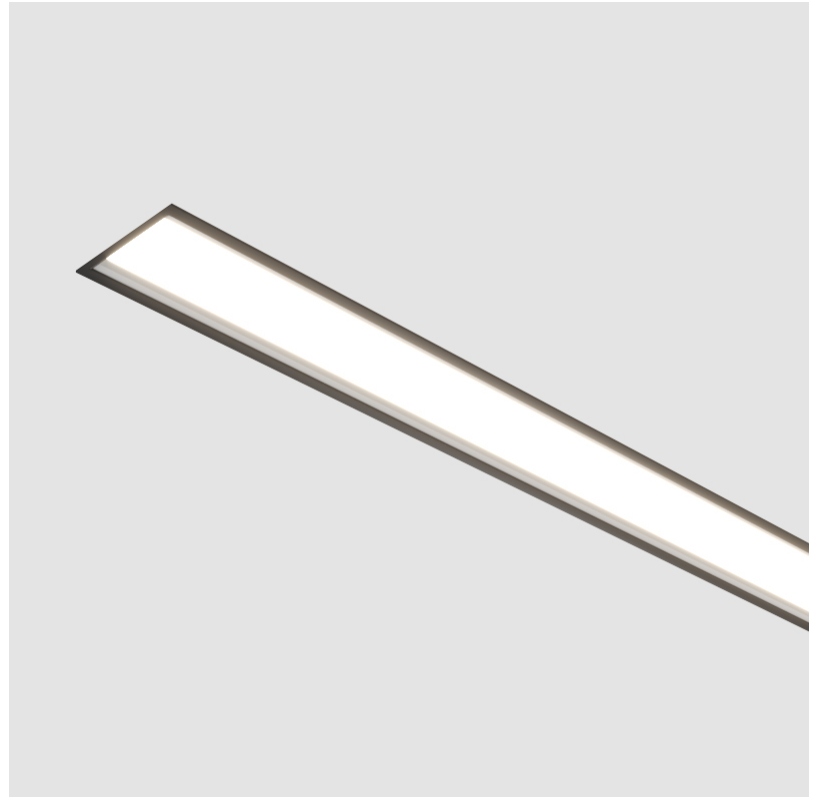

GENERAL

Series: Idaho
Subseries: Idaho 100
Partner: Prolicht
Division: Architectural
Installation: Recessed
Product Type: Linear Profiles
Mounting Location: Ceiling
Light Distribution: Direct

PHYSICAL

Shape: Rectangle
Length (mm): 1180
Length (in): 46 7/16
Width (mm): 118
Width (in): 4 5/8
Height (mm): 90
Height (in): 3 9/16
Ceiling Thickness (mm): 10 / 12.5 / 15 / 25 / 30
Ceiling Thickness (in): 3/8 or 1/2 or 9/16 or 1 or 1 3/16
Min. Recessing Depth (mm): 145
Min. Recessing Depth (in): 5 11/16
Weight (kg): 5.556
Weight (lbs): 12.22
Diffuser: PMMA - Opal or Micro-Prism
Fixture Finish: ANA / SSR / BKV / CWI / CRY / HAB / MSR / UFT / ITA / RUA / OGR / FTG / MYG / RWR / LOD / PUS / FRO / FUP / KIA / POP / BLS / SPG / MEY / GOH / CHC / COM / ABZ / JAG / OBR / MOS / ROR
Fixture Material: Aluminum
Cut-out Measurements: 1170mm / 46 1/16" x 107mm / 4 3/16"

ELECTRICAL

Lamp Type: LED (Zhaga Standard)
Input Wattage (W): 20
Total Output Wattage (W): 16
Dimming: Non-Dimming / Phase Dimming (120Vac only) / 0-10V Dimming
Driver Included: Yes
Driver Location: Integrated
Driver Type: Constant Current - 120 / 277Vac
Driver Class: Class 2
Input Voltage (V): 120 - 277
Constant Current (MA): 350

LED

Color Temperature (°K): 3000 / 3500 / 4000
Max. Delivered Lumen (lm): 2010 / 2087 / 2130
CRI: >80 CRI
Lamp Life (hrs): 50000

OPTICAL

RATINGS AND CERTIFICATIONS

Certified By: Certified for North American Standards
IP rating: IP20