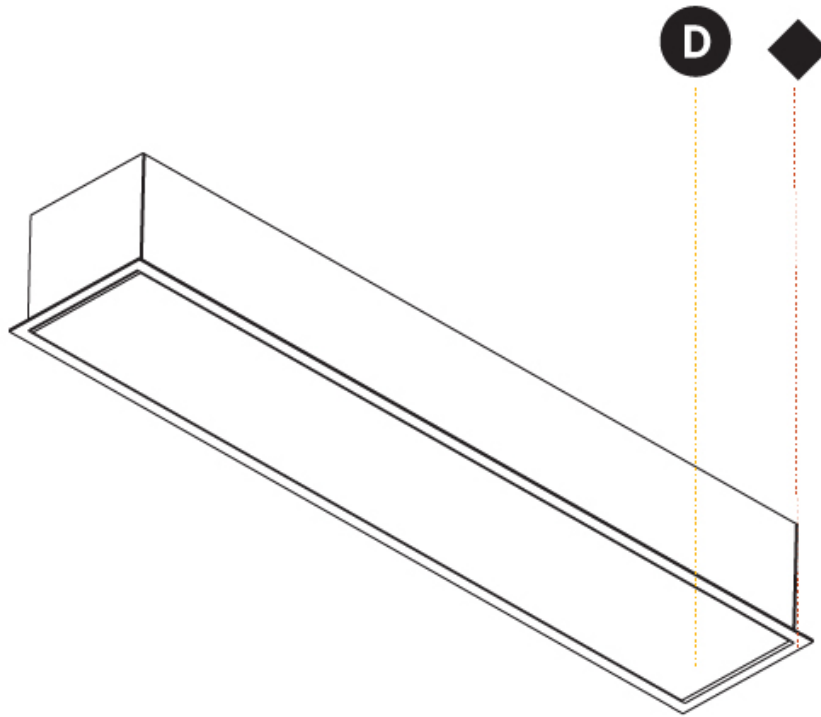

IDAHO 100 RECESSED

A35680-

PROJECT	_____
TYPE	_____
SPECIFIER	_____
QUANTITY	_____
DATE	_____