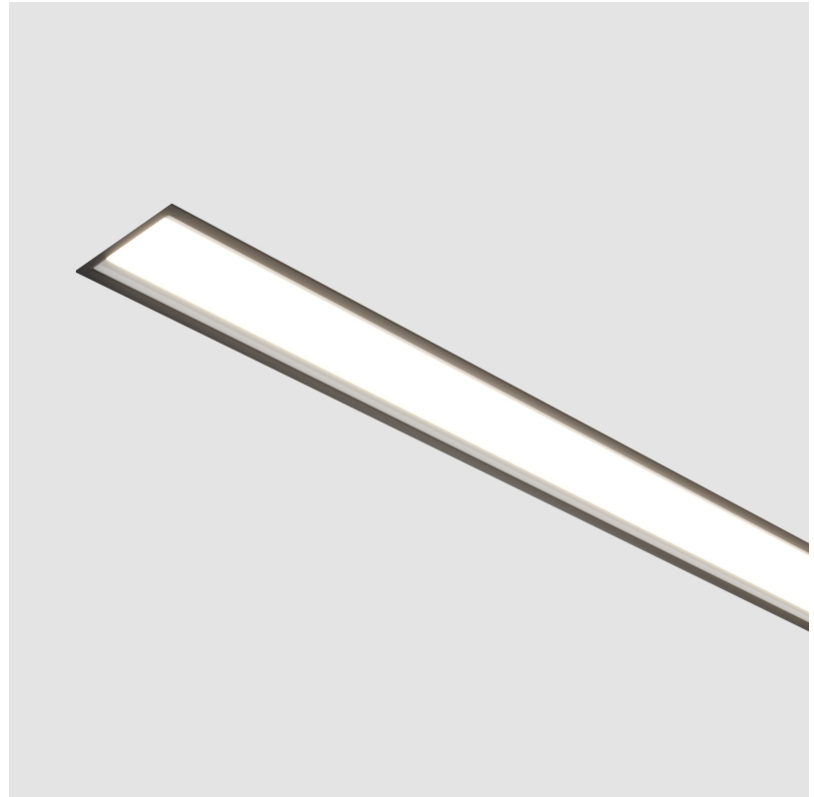

GENERAL

Series: Idaho
Subseries: Idaho 100
Partner: Prolicht
Division: Architectural
Installation: Recessed
Product Type: Linear Profiles
Mounting Location: Ceiling
Light Distribution: Direct

PHYSICAL

Shape: Rectangle
Length (mm): 1460
Length (in): 57 1/2
Width (mm): 118
Width (in): 4 5/8
Height (mm): 90
Height (in): 3 9/16
Ceiling Thickness (mm): 10 / 12.5 / 15 / 25 / 30
Ceiling Thickness (in): 3/8 or 1/2 or 9/16 or 1 or 1 3/16
Min. Recessing Depth (mm): 145
Min. Recessing Depth (in): 5 11/16
Weight (kg): 6.771
Weight (lbs): 14.90
Diffuser: PMMA - Opal or Micro-Prism
Fixture Finish: ANA / SSR / BKV / CWI / CRY / HAB / MSR / UFT / ITA / RUA / OGR / FTG / MYG / RWR / LOD / PUS / FRO / FUP / KIA / POP / BLS / SPG / MEY / GOH / CHC / COM / ABZ / JAG / OBR / MOS / ROR
Fixture Material: Aluminum
Cut-out Measurements: 1450mm / 57 1/16" x 107mm / 4 3/16"

ELECTRICAL

Lamp Type: LED (Zhaga Standard)
Input Wattage (W): 25
Total Output Wattage (W): 20
Dimming: Non-Dimming / Phase Dimming (120Vac only) / 0-10V Dimming
Driver Included: Yes
Driver Location: Integrated
Driver Type: Constant Current - 120 / 277Vac
Driver Class: Class 2
Input Voltage (V): 120 - 277
Constant Current (MA): 350

LED

Color Temperature (°K): 3000 / 3500 / 4000
Max. Delivered Lumen (lm): 2520 / 2607 / 2660
CRI: >80 CRI
Lamp Life (hrs): 50000

OPTICAL

RATINGS AND CERTIFICATIONS

Certified By: Certified for North American Standards
IP rating: IP20