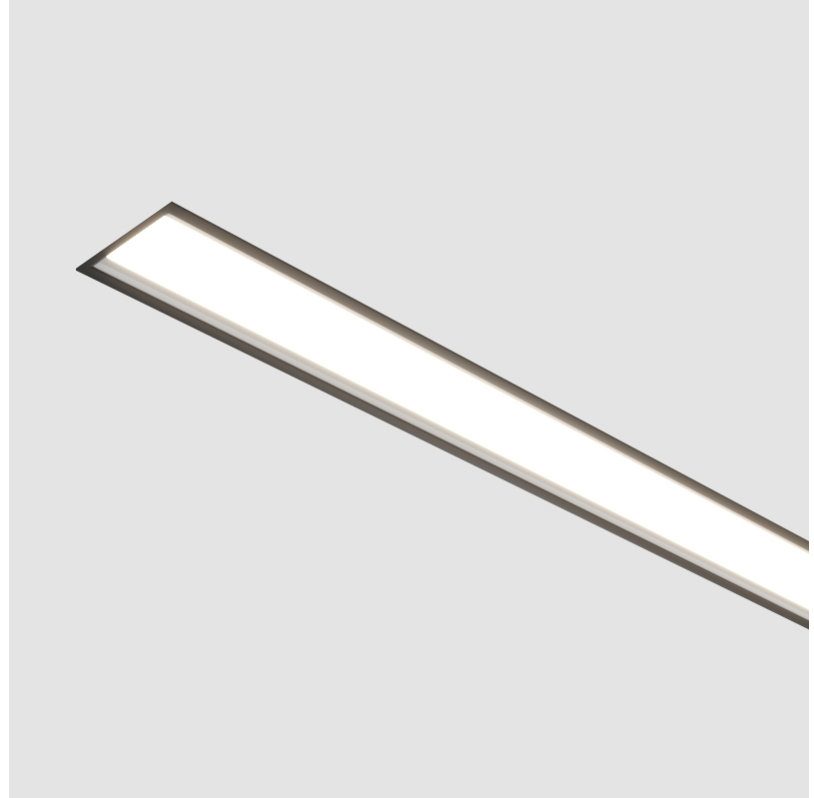

GENERAL

Series: Idaho
Subseries: Idaho 100
Partner: Prolicht
Division: Architectural
Installation: Recessed
Product Type: Linear Profiles
Mounting Location: Ceiling
Light Distribution: Direct

PHYSICAL

Shape: Rectangle
Length (mm): 2020
Length (in): 79 1/2
Width (mm): 118
Width (in): 4 5/8
Height (mm): 90
Height (in): 3 9/16
Ceiling Thickness (mm): 10 / 12.5 / 15 / 25 / 30
Ceiling Thickness (in): 3/8 or 1/2 or 9/16 or 1 or 1 3/16
Min. Recessing Depth (mm): 145
Min. Recessing Depth (in): 5 11/16
Weight (kg): 9.296
Weight (lbs): 20.45
Diffuser: PMMA - Opal or Micro-Prism
Fixture Finish: ANA / SSR / BKV / CWI / CRY / HAB / MSR / UFT / ITA / RUA / OGR / FTG / MYG / RWR / LOD / PUS / FRO / FUP / KIA / POP / BLS / SPG / MEY / GOH / CHC / COM / ABZ / JAG / OBR / MOS / ROR
Fixture Material: Aluminum
Cut-out Measurements: 2010mm / 79 1/8" x 107mm / 4 3/16"

ELECTRICAL

Lamp Type: LED (Zhaga Standard)
Input Wattage (W): 35
Total Output Wattage (W): 28
Dimming: Non-Dimming / Phase Dimming (120Vac only) / 0-10V Dimming
Driver Included: Yes
Driver Location: Integrated
Driver Type: Constant Current - 120 / 277Vac
Driver Class: Class 2
Input Voltage (V): 120 - 277
Constant Current (MA): 350

LED

Color Temperature (°K): 3000 / 3500 / 4000
Max. Delivered Lumen (lm): 3520 / 3646 / 3720
CRI: >80 CRI
Lamp Life (hrs): 50000

OPTICAL

RATINGS AND CERTIFICATIONS

Certified By: Certified for North American Standards
IP rating: IP20