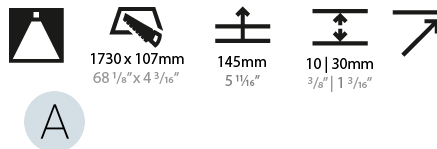

GENERAL

Series: Idaho
Subseries: Idaho 100
Partner: Prolicht
Division: Architectural
Installation: Recessed
Product Type: Linear Profiles
Mounting Location: Ceiling
Light Distribution: Direct

PHYSICAL

Shape: Rectangle
Length (mm): 1740
Length (in): 68 1/2
Width (mm): 118
Width (in): 4 5/8
Height (mm): 90
Height (in): 3 9/16
Ceiling Thickness (mm): 10 / 12.5 / 15 / 25 / 30
Ceiling Thickness (in): 3/8 or 1/2 or 9/16 or 1 or 1 3/16
Min. Recessing Depth (mm): 145
Min. Recessing Depth (in): 5 11/16
Weight (kg): 8.078
Weight (lbs): 17.77
Diffuser: PMMA - Opal or Micro-Prism
Fixture Finish: ANA / SSR / BKV / CWI / CRY / HAB / MSR / UFT / ITA / RUA / OGR / FTG / MYG / RWR / LOD / PUS / FRO / FUP / KIA / POP / BLS / SPG / MEY / GOH / CHC / COM / ABZ / JAG / OBR / MOS / ROR
Fixture Material: Aluminum
Cut-out Measurements: 1730mm / 68 1/8" x 107mm / 4 3/16"

ELECTRICAL

Lamp Type: LED (Zhaga Standard)
Input Wattage (W): 30
Total Output Wattage (W): 24
Dimming: Non-Dimming / Phase Dimming (120Vac only) / 0-10V Dimming
Driver Included: Yes
Driver Location: Integrated
Driver Type: Constant Current - 120 / 277Vac
Driver Class: Class 2
Input Voltage (V): 120 - 277
Constant Current (MA): 350

LED

Color Temperature (°K): 3000 / 3500 / 4000
Max. Delivered Lumen (lm): 3020 / 3126 / 3190
CRI: >80 CRI
Lamp Life (hrs): 50000

OPTICAL

RATINGS AND CERTIFICATIONS

Certified By: Certified for North American Standards
IP rating: IP20

1730 x 107mm
68 1/8" x 4 3/16"

145mm
5 11/16"

10 | 30mm
3/8" | 1 3/16"