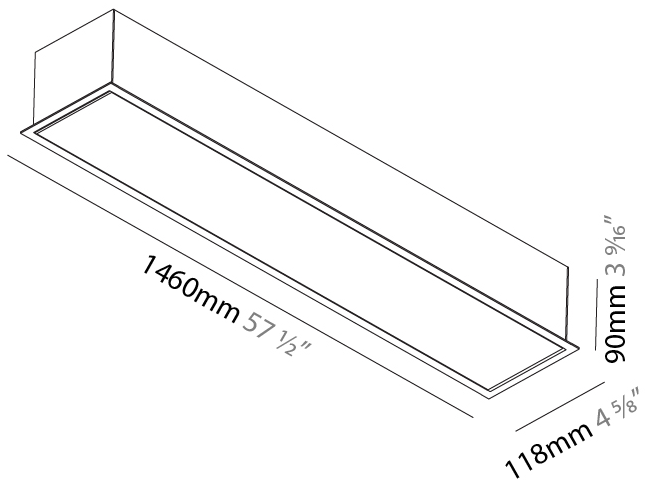

GENERAL

Series: Idaho
Subseries: Idaho 100
Partner: Prolicht
Division: Architectural
Installation: Recessed
Product Type: Linear Profiles
Mounting Location: Ceiling
Light Distribution: Direct

PHYSICAL

Shape: Rectangle
Length (mm): 1460
Length (in): 57 1/2
Width (mm): 118
Width (in): 4 5/8
Height (mm): 90
Height (in): 3 9/16
Ceiling Thickness (mm): 10 / 12.5 / 15 / 25 / 30
Ceiling Thickness (in): 3/8 or 1/2 or 9/16 or 1 or 1 3/16
Min. Recessing Depth (mm): 145
Min. Recessing Depth (in): 5 11/16
Weight (kg): 6.771
Weight (lbs): 14.90
Diffuser: PMMA - Opal or Micro-Prism
Fixture Finish: ANA / SSR / BKV / CWI / CRY / HAB / MSR / UFT / ITA / RUA / OGR / FTG / MYG / RWR / LOD / PUS / FRO / FUP / KIA / POP / BLS / SPG / MEY / GOH / CHC / COM / ABZ / JAG / OBR / MOS / ROR
Fixture Material: Aluminum
Cut-out Measurements: 1450mm / 57 1/16" x 107mm / 4 3/16"

ELECTRICAL

Lamp Type: LED (Zhaga Standard)
Input Wattage (W): 25
Total Output Wattage (W): 20
Dimming: Non-Dimming / Phase Dimming (120Vac only) / 0-10V Dimming
Driver Included: Yes
Driver Location: Integrated
Driver Type: Constant Current - 120 / 277Vac
Driver Class: Class 2
Input Voltage (V): 120 - 277
Constant Current (MA): 350

LED

Color Temperature (°K): 3000 / 3500 / 4000
Max. Delivered Lumen (lm): 2520 / 2607 / 2660
CRI: >80 CRI
Lamp Life (hrs): 50000

OPTICAL

RATINGS AND CERTIFICATIONS

Certified By: Certified for North American Standards
IP rating: IP20