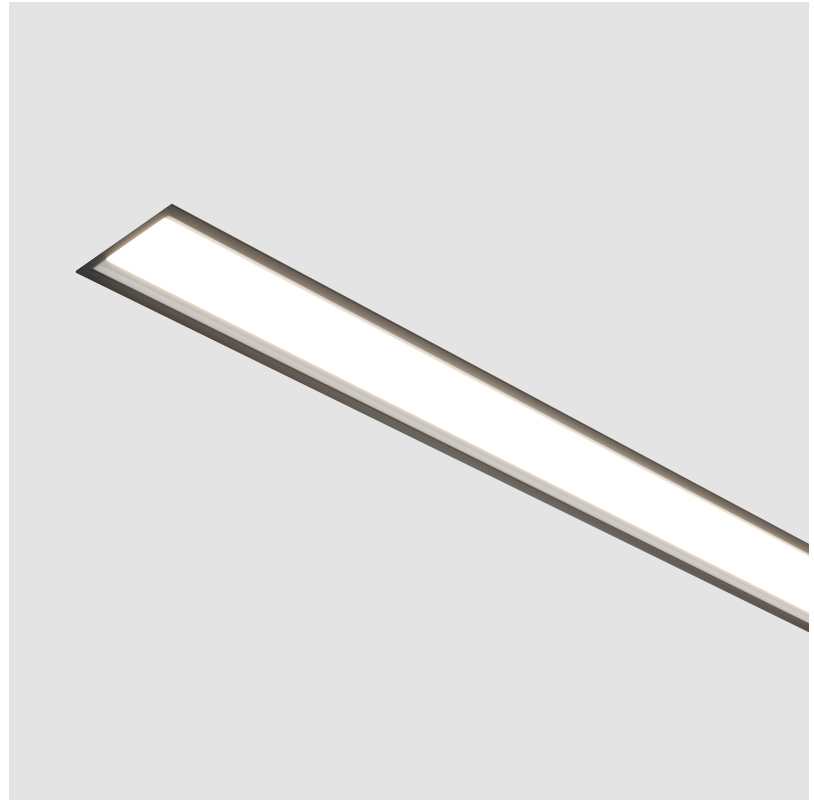

GENERAL

Series: Idaho
Subseries: Idaho 100
Partner: Prolicht
Division: Architectural
Installation: Recessed
Product Type: Linear Profiles
Mounting Location: Ceiling
Light Distribution: Direct

PHYSICAL

Shape: Rectangle
Length (mm): 900
Length (in): 35 7/16
Width (mm): 118
Width (in): 4 5/8
Height (mm): 90
Height (in): 3 9/16
Ceiling Thickness (mm): 10 / 12.5 / 15 / 25 / 30
Ceiling Thickness (in): 3/8 or 1/2 or 9/16 or 1 or 1 3/16
Min. Recessing Depth (mm): 145
Min. Recessing Depth (in): 5 11/16
Weight (kg): 4.362
Weight (lbs): 9.6
Diffuser: PMMA - Opal or Micro-Prism
Fixture Finish: ANA / SSR / BKV / CWI / CRY / HAB / MSR / UFT / ITA / RUA / OGR / FTG / MYG / RWR / LOD / PUS / FRO / FUP / KIA / POP / BLS / SPG / MEY / GOH / CHC / COM / ABZ / JAG / OBR / MOS / ROR
Fixture Material: Aluminum
Cut-out Measurements: 890mm / 35 1/16" x 107mm / 4 3/16"

ELECTRICAL

Lamp Type: LED (Zhaga Standard)
Input Wattage (W): 15
Total Output Wattage (W): 12
Dimming: Non-Dimming / Phase Dimming (120Vac only) / 0-10V Dimming
Driver Included: Yes
Driver Location: Integrated
Driver Type: Constant Current - 120 / 277Vac
Driver Class: Class 2
Input Voltage (V): 120 - 277
Constant Current (mA): 350

LED

Color Temperature (°K): 3000 / 3500 / 4000
Nominal Lumen (lm): 1510 / 1568 / 1600
CRI: >80 CRI
Lamp Life (hrs): 50000

OPTICAL

RATINGS AND CERTIFICATIONS

Certified By: Certified for North American Standards
IP rating: IP20