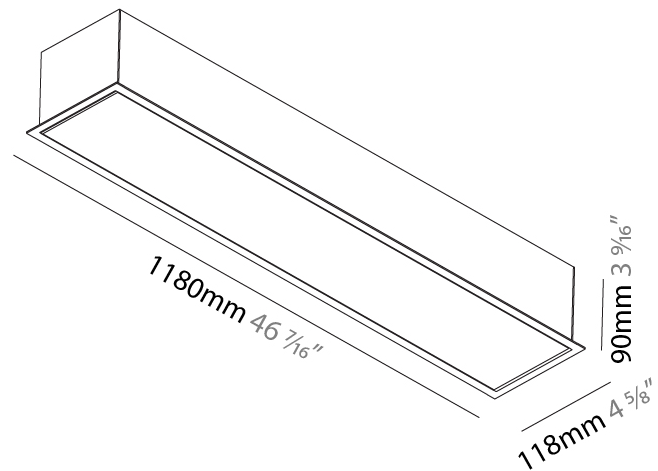

GENERAL

Series: Idaho
Subseries: Idaho 100
Partner: Prolicht
Division: Architectural
Installation: Recessed
Product Type: Linear Profiles
Mounting Location: Ceiling
Light Distribution: Direct

PHYSICAL

Shape: Rectangle
Length (mm): 1180
Length (in): 46 7/16
Width (mm): 118
Width (in): 4 5/8
Height (mm): 90
Height (in): 3 9/16
Ceiling Thickness (mm): 10 / 12.5 / 15 / 25 / 30
Ceiling Thickness (in): 3/8 or 1/2 or 9/16 or 1 or 1 3/16
Min. Recessing Depth (mm): 145
Min. Recessing Depth (in): 5 11/16
Weight (kg): 5.556
Weight (lbs): 12.22
Diffuser: PMMA - Opal or Micro-Prism
Fixture Finish: ANA / SSR / BKV / CWI / CRY / HAB / MSR / UFT / ITA / RUA / OGR / FTG / MYG / RWR / LOD / PUS / FRO / FUP / KIA / POP / BLS / SPG / MEY / GOH / CHC / COM / ABZ / JAG / OBR / MOS / ROR
Fixture Material: Aluminum
Cut-out Measurements: 1170mm / 46 1/16" x 107mm / 4 3/16"

ELECTRICAL

Lamp Type: LED (Zhaga Standard)
Input Wattage (W): 20
Total Output Wattage (W): 16
Dimming: Non-Dimming / Phase Dimming (120Vac only) / 0-10V Dimming
Driver Included: Yes
Driver Location: Integrated
Driver Type: Constant Current - 120 / 277Vac
Driver Class: Class 2
Input Voltage (V): 120 - 277
Constant Current (MA): 350

LED

Color Temperature (°K): 3000 / 3500 / 4000
Max. Delivered Lumen (lm): 2010 / 2087 / 2130
CRI: >80 CRI
Lamp Life (hrs): 50000

OPTICAL

RATINGS AND CERTIFICATIONS

Certified By: Certified for North American Standards
IP rating: IP20