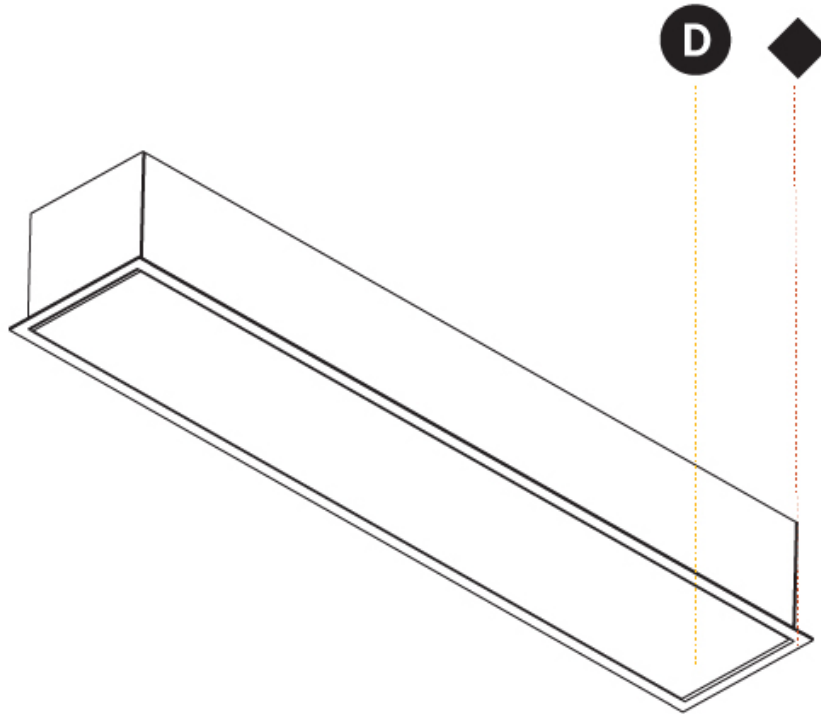

IDAHO 100 RECESSED

A35682-

PROJECT _____

TYPE _____

SPECIFIER _____

QUANTITY _____

DATE _____

A