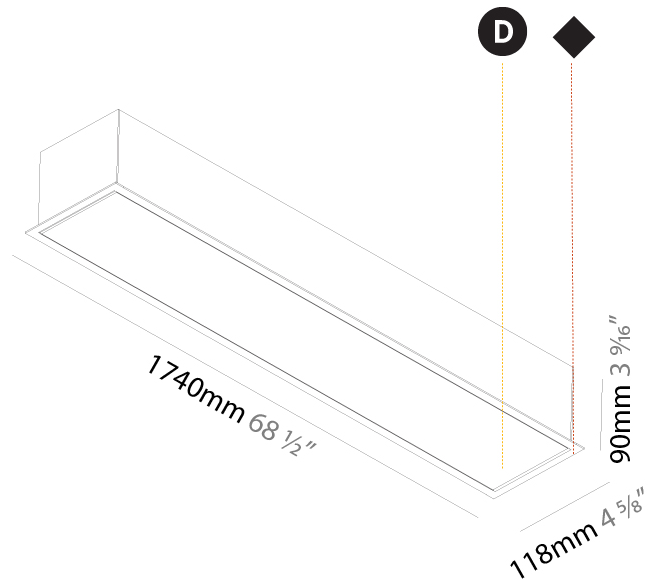

GENERAL

Series: Idaho
Subseries: Idaho 100
Partner: Prolicht
Division: Architectural
Installation: Recessed
Product Type: Linear Profiles
Mounting Location: Ceiling
Light Distribution: Direct

PHYSICAL

Shape: Rectangle
Length (mm): 1740
Length (in): 68 1/2
Width (mm): 118
Width (in): 4 5/8
Height (mm): 90
Height (in): 3 9/16
Ceiling Thickness (mm): 10 / 12.5 / 15 / 25 / 30
Ceiling Thickness (in): 3/8 or 1/2 or 9/16 or 1 or 1 3/16
Min. Recessing Depth (mm): 145
Min. Recessing Depth (in): 5 11/16
Weight (kg): 8.078
Weight (lbs): 17.77
Diffuser: PMMA - Opal or Micro-Prism
Fixture Finish: ANA / SSR / BKV / CWI / CRY / HAB / MSR / UFT / ITA / RUA / OGR / FTG / MYG / RWR / LOD / PUS / FRO / FUP / KIA / POP / BLS / SPG / MEY / GOH / CHC / COM / ABZ / JAG / OBR / MOS / ROR
Fixture Material: Aluminum
Cut-out Measurements: 1730mm / 68 1/8" x 107mm / 4 3/16"

ELECTRICAL

Lamp Type: LED (Zhaga Standard)
Input Wattage (W): 30
Total Output Wattage (W): 24
Dimming: Non-Dimming / Phase Dimming (120Vac only) / 0-10V Dimming
Driver Included: Yes
Driver Location: Integrated
Driver Type: Constant Current - 120 / 277Vac
Driver Class: Class 2
Input Voltage (V): 120 - 277
Constant Current (MA): 350

LED

Color Temperature (°K): 3000 / 3500 / 4000
Max. Delivered Lumen (lm): 3020 / 3126 / 3190
CRI: >80 CRI
Lamp Life (hrs): 50000

OPTICAL

RATINGS AND CERTIFICATIONS

Certified By: Certified for North American Standards
IP rating: IP20

1730 x 107mm
68 1/8" x 4 3/16"

145mm
5 11/16"

10 | 30mm
3/8" | 1 3/16"