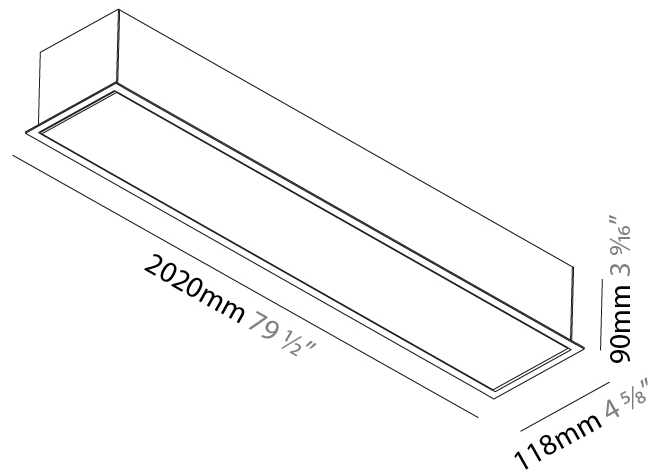

GENERAL

Series: Idaho
Subseries: Idaho 100
Partner: Prolicht
Division: Architectural
Installation: Recessed
Product Type: Linear Profiles
Mounting Location: Ceiling
Light Distribution: Direct

PHYSICAL

Shape: Rectangle
Length (mm): 2020
Length (in): 79 1/2
Width (mm): 118
Width (in): 4 5/8
Height (mm): 90
Height (in): 3 9/16
Ceiling Thickness (mm): 10 / 12.5 / 15 / 25 / 30
Ceiling Thickness (in): 3/8 or 1/2 or 9/16 or 1 or 1 3/16
Min. Recessing Depth (mm): 145
Min. Recessing Depth (in): 5 11/16
Weight (kg): 9.296
Weight (lbs): 20.45
Diffuser: PMMA - Opal or Micro-Prism
Fixture Finish: ANA / SSR / BKV / CWI / CRY / HAB / MSR / UFT / ITA / RUA / OGR / FTG / MYG / RWR / LOD / PUS / FRO / FUP / KIA / POP / BLS / SPG / MEY / GOH / CHC / COM / ABZ / JAG / OBR / MOS / ROR
Fixture Material: Aluminum
Cut-out Measurements: 2010mm / 79 1/8" x 107mm / 4 3/16"

ELECTRICAL

Lamp Type: LED (Zhaga Standard)
Input Wattage (W): 35
Total Output Wattage (W): 28
Dimming: Non-Dimming / Phase Dimming (120Vac only) / 0-10V Dimming
Driver Included: Yes
Driver Location: Integrated
Driver Type: Constant Current - 120 / 277Vac
Driver Class: Class 2
Input Voltage (V): 120 - 277
Constant Current (MA): 350

LED

Color Temperature (°K): 3000 / 3500 / 4000
Max. Delivered Lumen (lm): 3520 / 3646 / 3720
CRI: >80 CRI
Lamp Life (hrs): 50000

OPTICAL

RATINGS AND CERTIFICATIONS

Certified By: Certified for North American Standards
IP rating: IP20