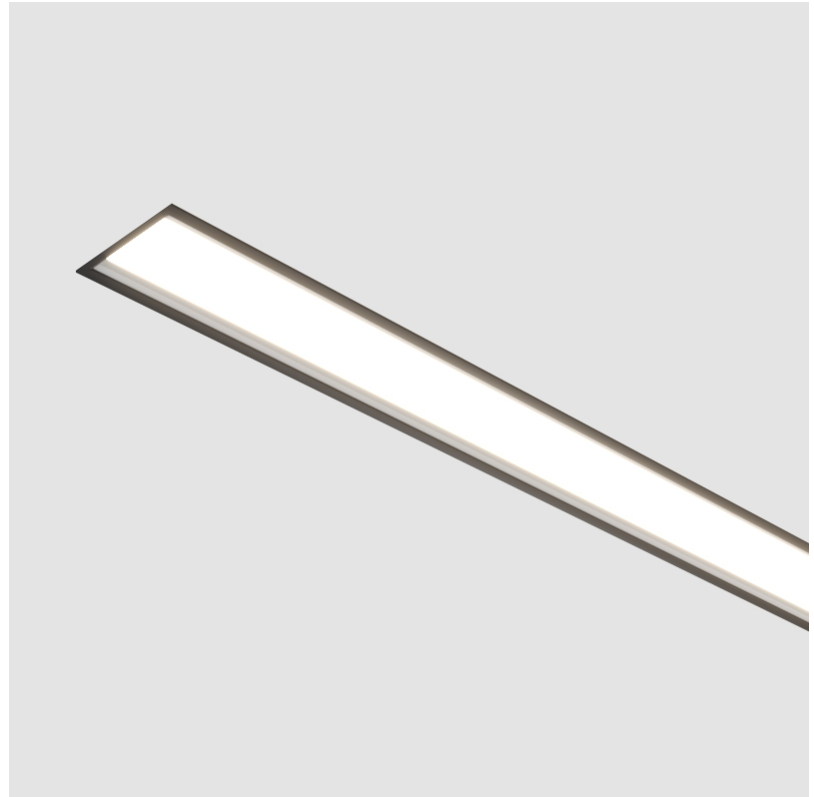

GENERAL

Series: Idaho
Subseries: Idaho 100
Partner: Prolicht
Division: Architectural
Installation: Recessed
Product Type: Linear Profiles
Mounting Location: Ceiling
Light Distribution: Direct

PHYSICAL

Shape: Rectangle
Length (mm): 1740
Length (in): 68 1/2
Width (mm): 118
Width (in): 4 5/8
Height (mm): 90
Height (in): 3 9/16
Ceiling Thickness (mm): 10 / 12.5 / 15 / 25 / 30
Ceiling Thickness (in): 3/8 or 1/2 or 9/16 or 1 or 1 3/16
Min. Recessing Depth (mm): 145
Min. Recessing Depth (in): 5 11/16
Weight (kg): 8.078
Weight (lbs): 17.77
Diffuser: PMMA - Opal or Micro-Prism
Fixture Finish: ANA / SSR / BKV / CWI / CRY / HAB / MSR / UFT / ITA / RUA / OGR / FTG / MYG / RWR / LOD / PUS / FRO / FUP / KIA / POP / BLS / SPG / MEY / GOH / CHC / COM / ABZ / JAG / OBR / MOS / ROR
Fixture Material: Aluminum
Cut-out Measurements: 1730mm / 68 1/8" x 107mm / 4 3/16"

ELECTRICAL

Lamp Type: LED (Zhaga Standard)
Input Wattage (W): 30
Total Output Wattage (W): 24
Dimming: Non-Dimming / Phase Dimming (120Vac only) / 0-10V Dimming
Driver Included: Yes
Driver Location: Integrated
Driver Type: Constant Current - 120 / 277Vac
Driver Class: Class 2
Input Voltage (V): 120 - 277
Constant Current (MA): 350

LED

Color Temperature (°K): 3000 / 3500 / 4000
Max. Delivered Lumen (lm): 3020 / 3126 / 3190
CRI: >80 CRI
Lamp Life (hrs): 50000

OPTICAL

RATINGS AND CERTIFICATIONS

Certified By: Certified for North American Standards
IP rating: IP20

1730 x 107mm
68 1/8" x 4 3/16"

145mm
5 11/16"

10 | 30mm
3/8" | 1 3/16"