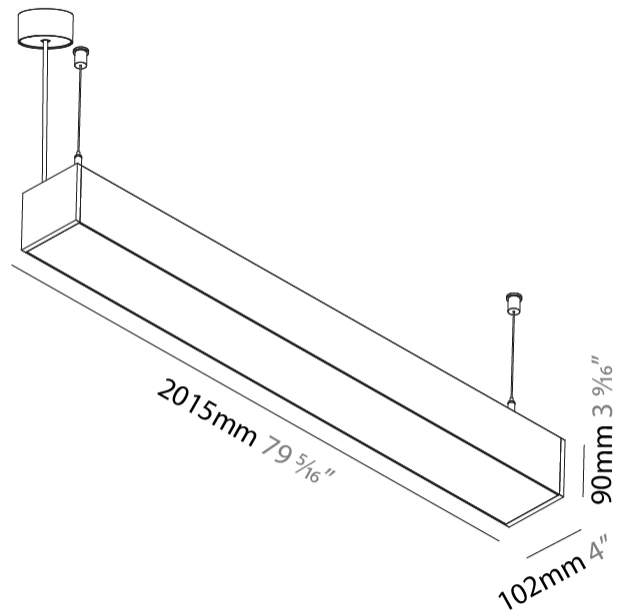

GENERAL

Series: Idaho
Subseries: Idaho 100
Partner: Prolicht
Division: Architectural
Installation: Suspension
Product Type: Linear Profiles
Mounting Location: Ceiling
Light Distribution: Direct

PHYSICAL

Shape: Rectangle
Length (mm): 2015
Length (in): 79 ⁵/₁₆
Width (mm): 102
Width (in): 4
Height (mm): 90
Height (in): 3 ⁹/₁₆
Max. Overall Height (mm): 2090
Max. Overall Height (in): 82 ⁵/₁₆
Weight (kg): 9.6
Weight (lbs): 21.12
Diffuser: PMMA - Opal or Micro-Prism
Fixture Finish: [ANA / SSR / BKV / CWI / CRY / HAB / MSR / UFT / ITA / RUA / OGR / FTG / MYG / RWR / LOD / PUS / FRO / FUP / KIA / POP / BLS / SPG / MEY / GOH / CHC / COM / ABZ / JAG / OBR / MOS / ROR](#)
Fixture Material: Aluminum
Cable Details: [2000mm or 6000mm Transparent Cable](#)

ELECTRICAL

Lamp Type: LED (Zhaga Standard)
Input Wattage (W): 35
Total Output Wattage (W): 28
Dimming: [Non-Dimming / Phase Dimming (120Vac only) / 0-10V Dimming](#)
Driver Included: Yes
Driver Location: Integrated
Driver Type: Constant Current - 120 / 277Vac
Driver Class: Class 2
Input Voltage (V): 120 - 277
Constant Current (MA): 350

LED

[Color Temperature (°K): 3000 / 3500 / 4000](#)
Max. Delivered Lumen (lm): 3520 / 3646 / 3720
CRI: >80 CRI
Lamp Life (hrs): 50000

OPTICAL

RATINGS AND CERTIFICATIONS

Certified By: Certified for North American Standards
IP rating: IP20