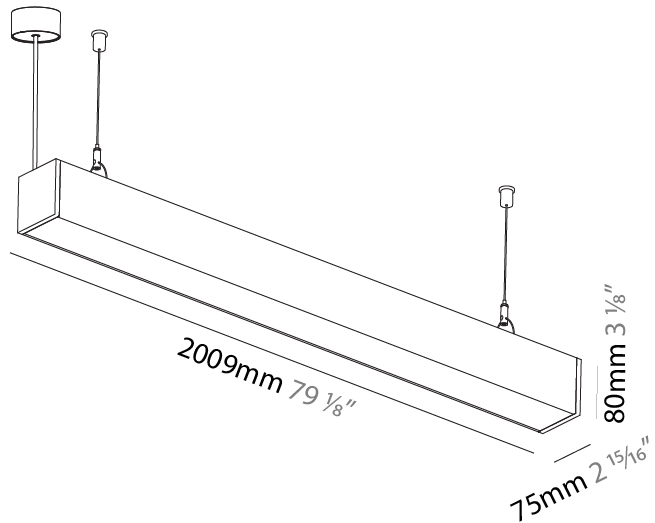

GENERAL

Series: Idaho
Subseries: Idaho 75
Brand: Prolicht
Division: Architectural
Mounting Type: Suspension
Mounting Location: Ceiling
Subcategory: Profile

PHYSICAL

Shape: Rectangle
Length (mm): 2009
Length (in): 79 1/8
Width (mm): 75
Width (in): 2 15/16
Height (mm): 80
Height (in): 3 1/8
Max. Overall Height (mm): 2080
Max. Overall Height (in): 81 7/8
Light Distribution: Direct
Weight (kg): 7349
Weight (lbs): 16.17
Diffuser: PMMA - Opal or Micro-Prism
Fixture Finish: ANA / SSR / BKV / CWI / CRY / HAB / MSR / UFT / ITA / RUA / OGR / FTG / MYG / RWR / LOD / PUS / FRO / FUP / KIA / POP / BLS / SPG / MEY / GOH / GUM / CHC / COM / ABZ / JAG / OBR / MOS / ROR
Fixture Material: Aluminum
Cable Details: 2000mm or 6000mm Transparent Cable

ELECTRICAL

Lamp Type: LED (Zhaga Standard)
Input Wattage (W): 35
Total Output Wattage (W): 28 / 22.4 (3500K)
Dimming: Non-Dimming / Phase Dimming (120Vac only) / 0-10V Dimming
Driver Included: Yes
Driver Location: Integrated
Driver Type: Constant Current - 120 / 277Vac
Driver Class: Class 2
Input Voltage (V): 120 - 277
Constant Current (MA): 350 / 700 (3500K)

LED

Color Temperature (°K): 3000 / 3500 / 4000
Max. Delivered Lumen (lm): 3310 / 3430 / 3500
CRI: >80 CRI
Lamp Life (hrs): 50000

OPTICAL

RATINGS AND CERTIFICATIONS

Certified By: Certified for North American Standards
IP rating: IP20