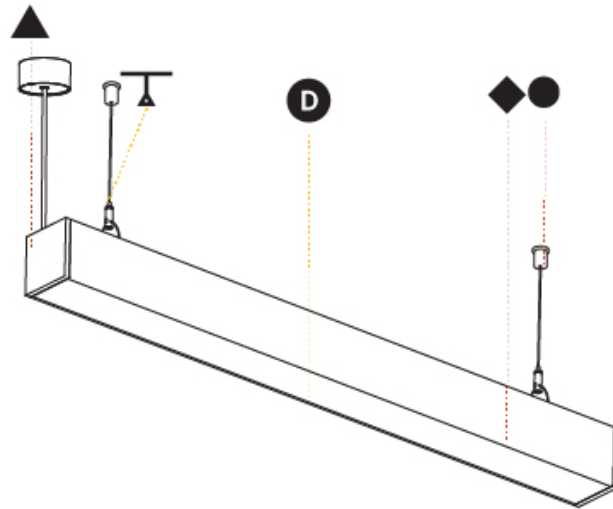

A300057-

PROJECT
TYPE
SPECIFIER
QUANTITY
DATE