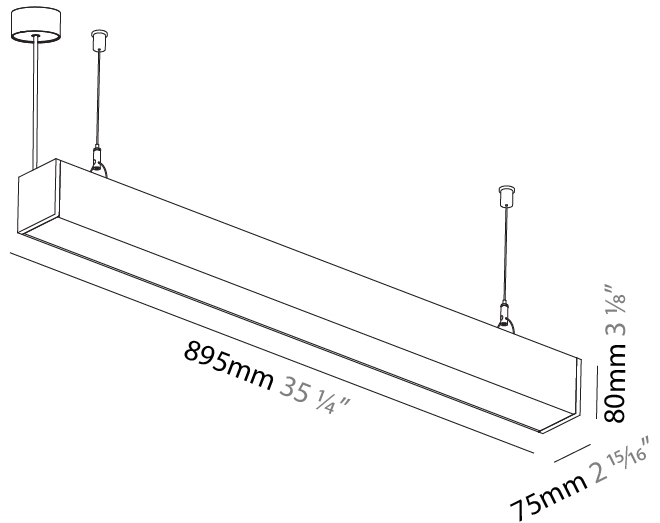

GENERAL

Series: Idaho
Subseries: Idaho 75
Brand: Prolicht
Division: Architectural
Mounting Type: Suspension
Mounting Location: Ceiling
Subcategory: Profile

PHYSICAL

Shape: Rectangle
Length (mm): 895
Length (in): 35 1/4
Width (mm): 75
Width (in): 2 15/16
Height (mm): 80
Height (in): 3 1/8
Max. Overall Height (mm): 2080
Max. Overall Height (in): 81 7/8
Light Distribution: Direct
Weight (kg): 3.691
Weight (lbs): 8.12
Diffuser: PMMA - Opal or Micro-Prism
Fixture Finish: ANA / SSR / BKV / CWI / CRY / HAB / MSR / UFT / ITA / RUA / OGR / FTG / MYG / RWR / LOD / PUS / FRO / FUP / KIA / POP / BLS / SPG / MEY / GOH / GUM / CHC / COM / ABZ / JAG / OBR / MOS / ROR
Fixture Material: Aluminum
Cable Details: 2000mm or 6000mm Transparent Cable

ELECTRICAL

Lamp Type: LED (Zhaga Standard)
Input Wattage (W): 15
Total Output Wattage (W): 12 / 11.1 (3500K)
Dimming: Non-Dimming / Phase Dimming (120Vac only) / 0-10V Dimming
Driver Included: Yes
Driver Location: Integrated
Driver Type: Constant Current - 120 / 277Vac
Driver Class: Class 2
Input Voltage (V): 120 - 277
Constant Current (MA): 350 / 375 (3500K)

LED

Color Temperature (°K): 3000 / 3500 / 4000
Max. Delivered Lumen (lm): 1420 / 1470 / 1500
CRI: >80 CRI
Lamp Life (hrs): 50000

OPTICAL

RATINGS AND CERTIFICATIONS

Certified By: Certified for North American Standards
IP rating: IP20