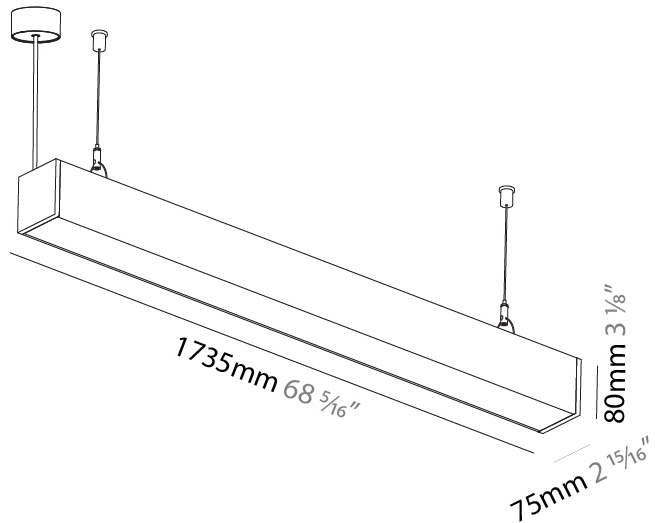

PHYSICAL

Shape: Rectangle _____
Length (mm): 1735 _____
Length (in): 68 ⁵/₁₆ _____
Width (mm): 75 _____
Width (in): 2 ¹⁵/₁₆ _____
Height (mm): 80 _____
Height (in): 3 ¹/₈ _____
Max. Overall Height (mm): 2080 _____
Max. Overall Height (in): 81 ⁷/₈ _____
Light Distribution: Direct _____
Weight (kg): 6.435 _____
Weight (lbs): 14.16 _____
Diffuser: PMMA - Opal or Micro-Prism _____
Fixture Finish: ANA / SSR / BKV / CWI / CRY / HAB / MSR / UFT / ITA / RUA / OGR / FTG / MYG / RWR / LOD / PUS / FRO / FUP / KIA / POP / BLS / SPG / MEY / GOH / GUM / CHC / COM / ABZ / JAG / OBR / MOS / ROR _____
Fixture Material: Aluminum _____
Cable Details: 2000mm or 6000mm Transparent Cable _____

ELECTRICAL

Lamp Type: LED (Zhaga Standard) _____
Input Wattage (W): 30 _____
Total Output Wattage (W): 24 / 19.2 (3500K) _____
Dimming: Non-Dimming / Phase Dimming (120Vac only) / 0-10V Dimming _____
Driver Included: Yes _____
Driver Location: Integrated _____
Driver Type: Constant Current - 120 / 277Vac _____
Driver Class: Class 2 _____
Input Voltage (V): 120 - 277 _____
Constant Current (MA): 350 / 600 (3500K) _____

LED

Color Temperature (°K): 3000 / 3500 / 4000 _____
Max. Delivered Lumen (lm): 2840 / 2940 / 3000 _____
CRI: >80 CRI _____
Lamp Life (hrs): 50000 _____

OPTICAL

RATINGS AND CERTIFICATIONS

Certified By: Certified for North American Standards _____
IP rating: IP20 _____