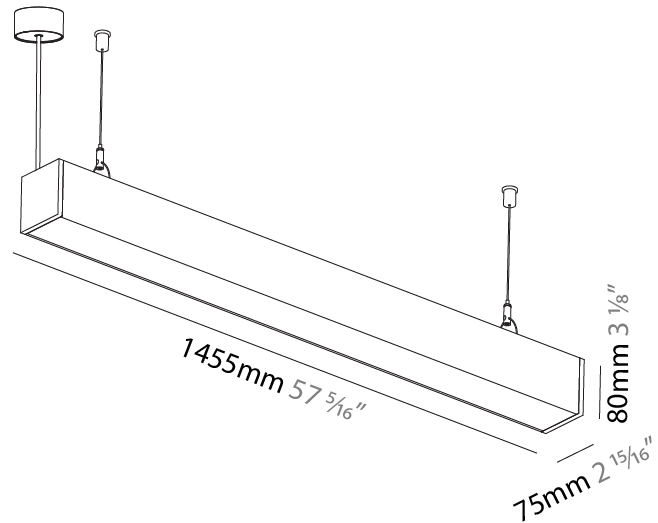

OPTICAL

RATINGS AND CERTIFICATIONS

Certified By: Certified for North American Standards
IP rating: IP20