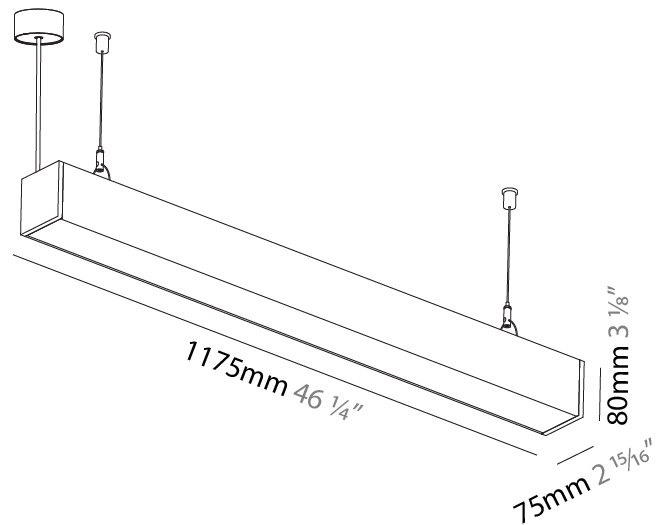

GENERAL

Series: Idaho
Subseries: Idaho 75
Brand: Prolicht
Division: Architectural
Mounting Type: Suspension
Mounting Location: Ceiling
Subcategory: Profile

PHYSICAL

Shape: Rectangle
Length (mm): 1175
Length (in): 46 1/4
Width (mm): 75
Width (in): 2 15/16
Height (mm): 80
Height (in): 3 1/8
Max. Overall Height (mm): 2080
Max. Overall Height (in): 81 7/8
Light Distribution: Direct
Weight (kg): 4.61
Weight (lbs): 10.14
Diffuser: PMMA - Opal or Micro-Prism
Fixture Finish: ANA / SSR / BKV / CWI / CRY / HAB / MSR / UFT / ITA / RUA / OGR / FTG / MYG / RWR / LOD / PUS / FRO / FUP / KIA / POP / BLS / SPG / MEY / GOH / GUM / CHC / COM / ABZ / JAG / OBR / MOS / ROR
Fixture Material: Aluminum
Cable Details: 2000mm or 6000mm Transparent Cable

ELECTRICAL

Lamp Type: LED (Zhaga Standard)
Input Wattage (W): 20
Total Output Wattage (W): 16 / 12.8 (3500K)
Dimming: Non-Dimming / Phase Dimming (120Vac only) / 0-10V Dimming
Driver Included: Yes
Driver Location: Integrated
Driver Type: Constant Current - 120 / 277Vac
Driver Class: Class 2
Input Voltage (V): 120 - 277
Constant Current (MA): 350 / 400 (3500K)

LED

Color Temperature (°K): 3000 / 3500 / 4000
Max. Delivered Lumen (lm): 1890 / 1960 / 2000
CRI: >80 CRI
Lamp Life (hrs): 50000

OPTICAL

RATINGS AND CERTIFICATIONS

Certified By: Certified for North American Standards
IP rating: IP20